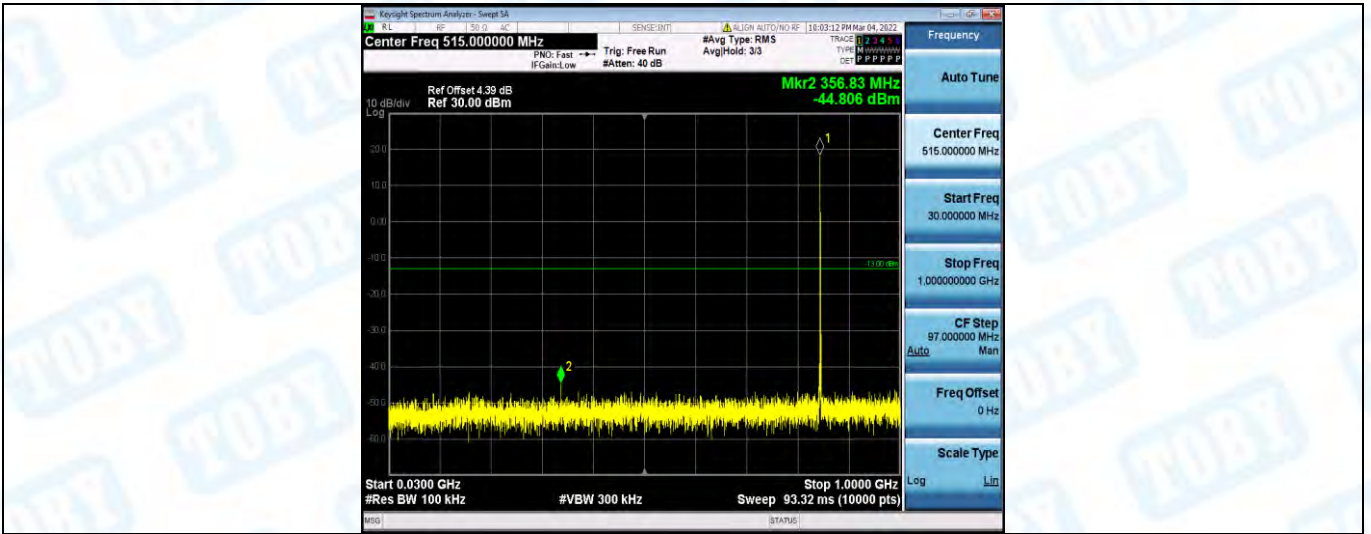

Band5-1.4MHz-16QAM-20525-1RB#0-Range1:30~1000MHz

Band5-1.4MHz-16QAM-20525-1RB#0-Range2:1000~10000MHz

Band5-1.4MHz-16QAM-20643-1RB#0-Range1:30~1000MHz

Band5-1.4MHz-16QAM-20643-1RB#0-Range2:1000~10000MHz

Band5-3MHz-QPSK-20415-1RB#0-Range1:30~1000MHz