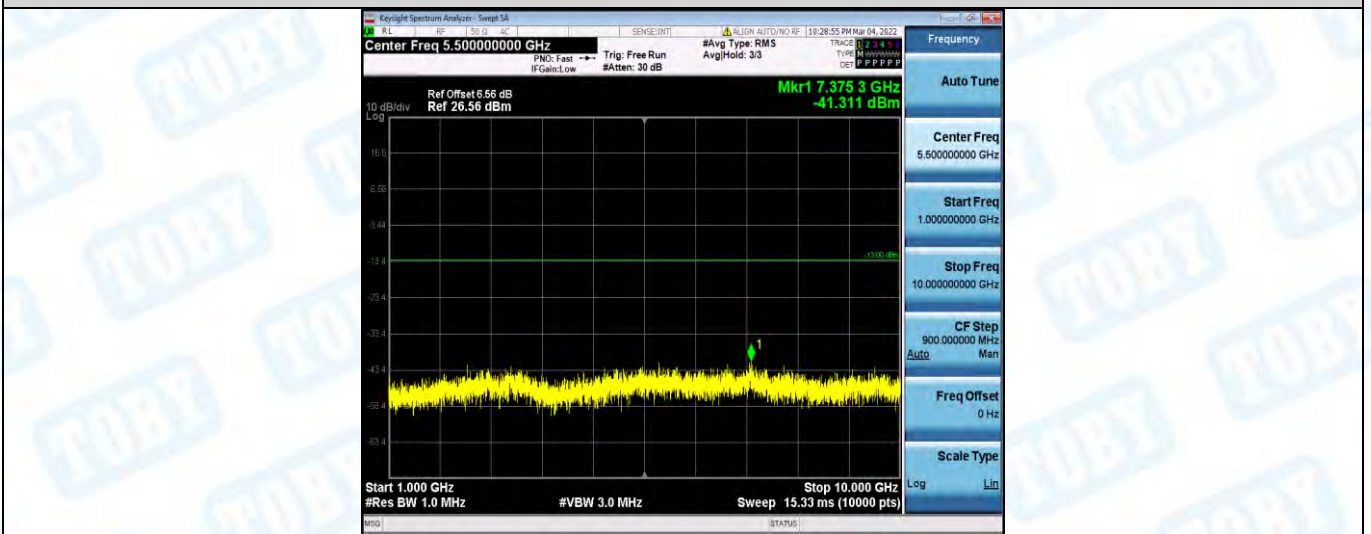

Band5-3MHz-QPSK-20525-1RB#0-Range2:1000~10000MHz

Band5-3MHz-QPSK-20635-1RB#0-Range1:30~1000MHz