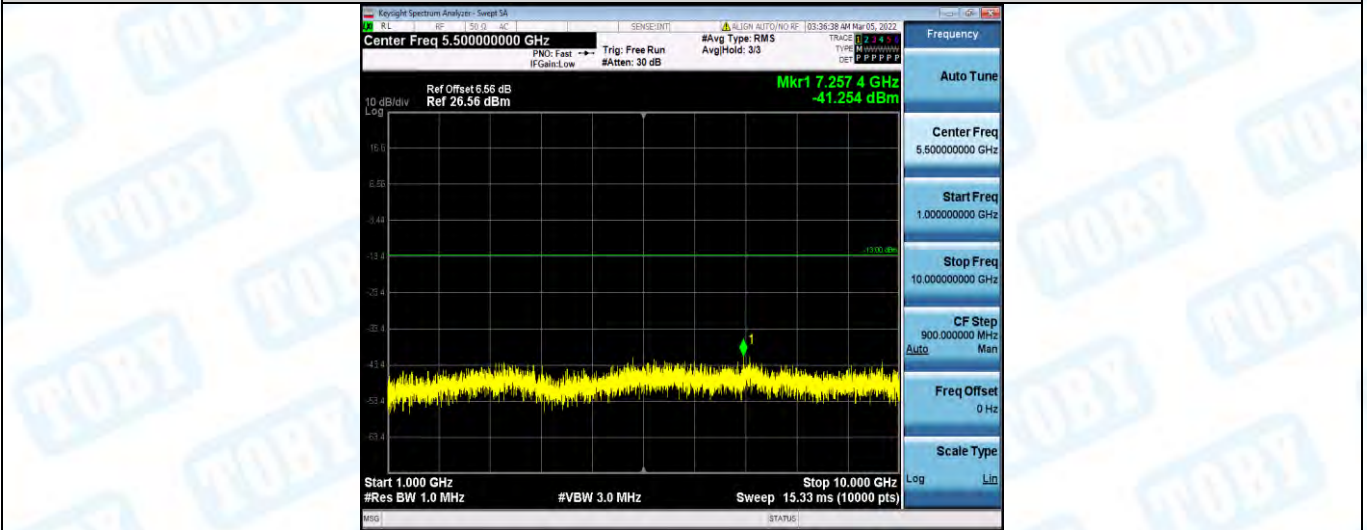

Band17-5MHz-QPSK-23790-1RB#0-Range1:30~1000MHz

Band17-5MHz-QPSK-23790-1RB#0-Range2:1000~10000MHz

Band17-5MHz-QPSK-23825-1RB#0-Range1:30~1000MHz

Band17-5MHz-QPSK-23825-1RB#0-Range2:1000~10000MHz

Band17-5MHz-16QAM-23755-1RB#0-Range1:30~1000MHz