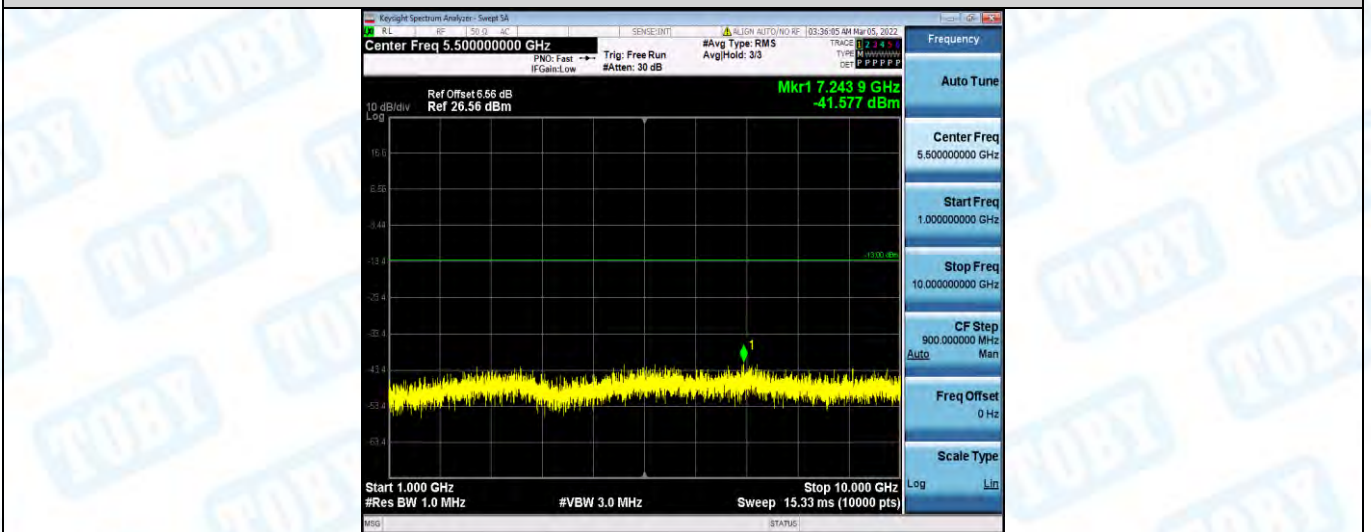

Band17-5MHz-16QAM-23790-1RB#0-Range2:1000~10000MHz

Band17-5MHz-16QAM-23825-1RB#0-Range1:30~1000MHz