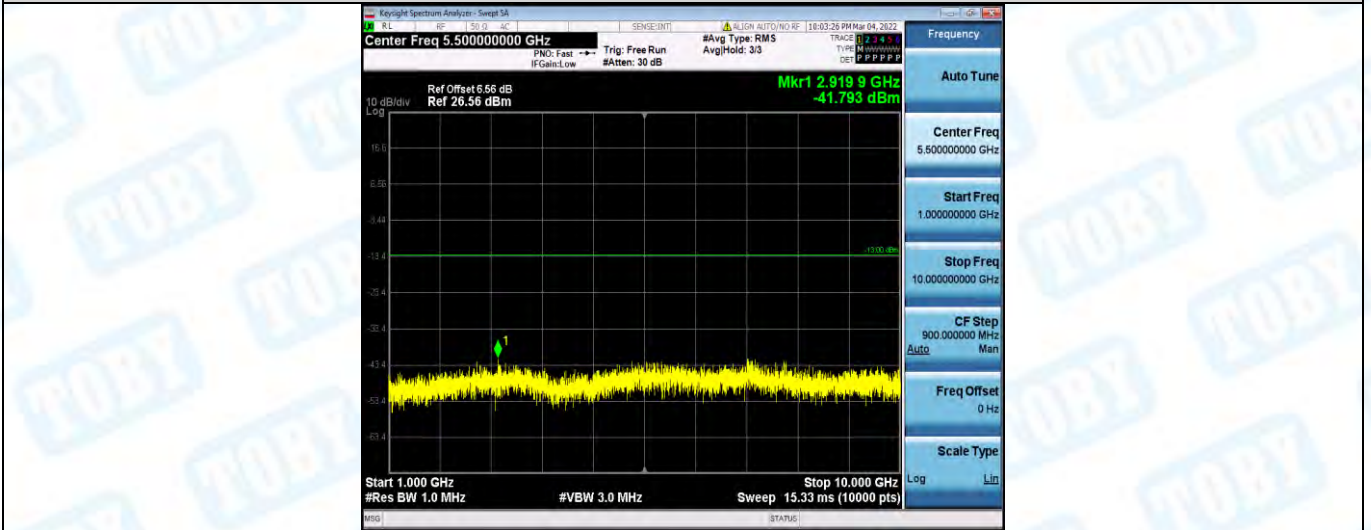

Band5-1.4MHz-16QAM-20525-1RB#0-Range1:30~1000MHz

Band5-1.4MHz-16QAM-20525-1RB#0-Range2:1000~10000MHz

Band5-1.4MHz-16QAM-20643-1RB#0-Range1:30~1000MHz

Band5-1.4MHz-16QAM-20643-1RB#0-Range2:1000~10000MHz

Band5-3MHz-QPSK-20415-1RB#0-Range1:30~1000MHz