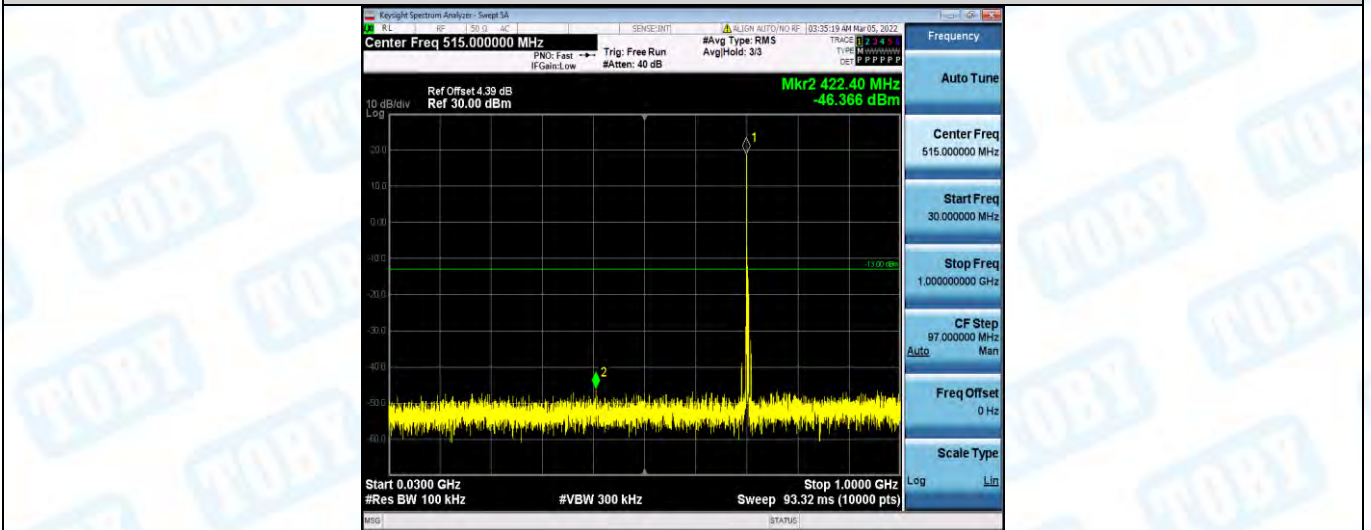

Band17-5MHz-QPSK-23790-1RB#0-Range1:30~1000MHz

Band17-5MHz-QPSK-23790-1RB#0-Range2:1000~10000MHz