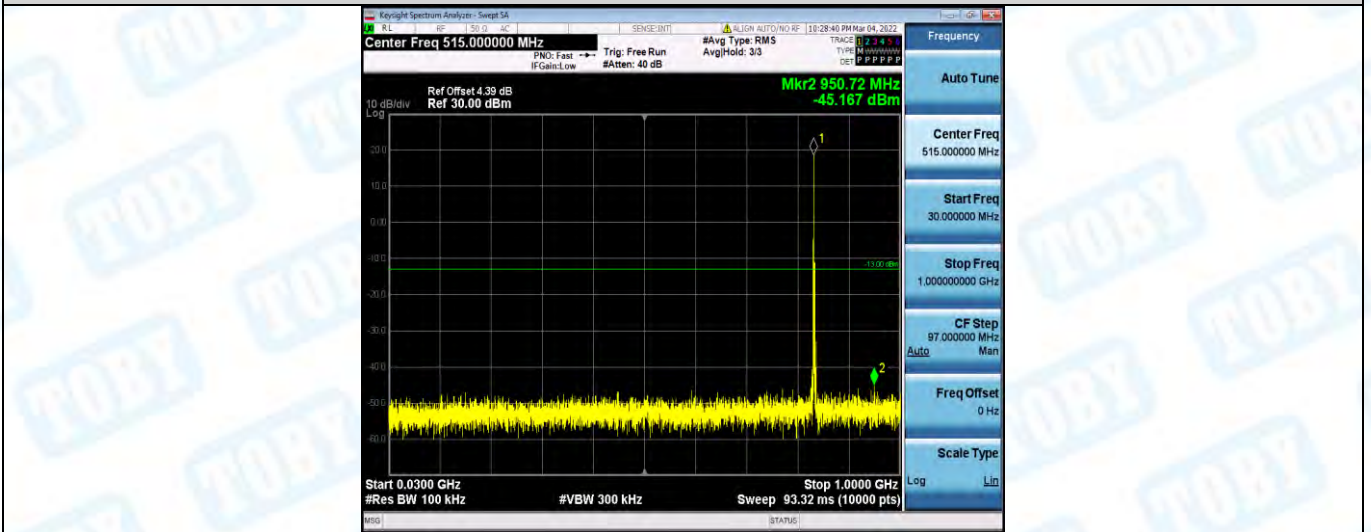

Band5-3MHz-QPSK-20525-1RB#0-Range1:30~1000MHz

Band5-3MHz-QPSK-20525-1RB#0-Range2:1000~10000MHz