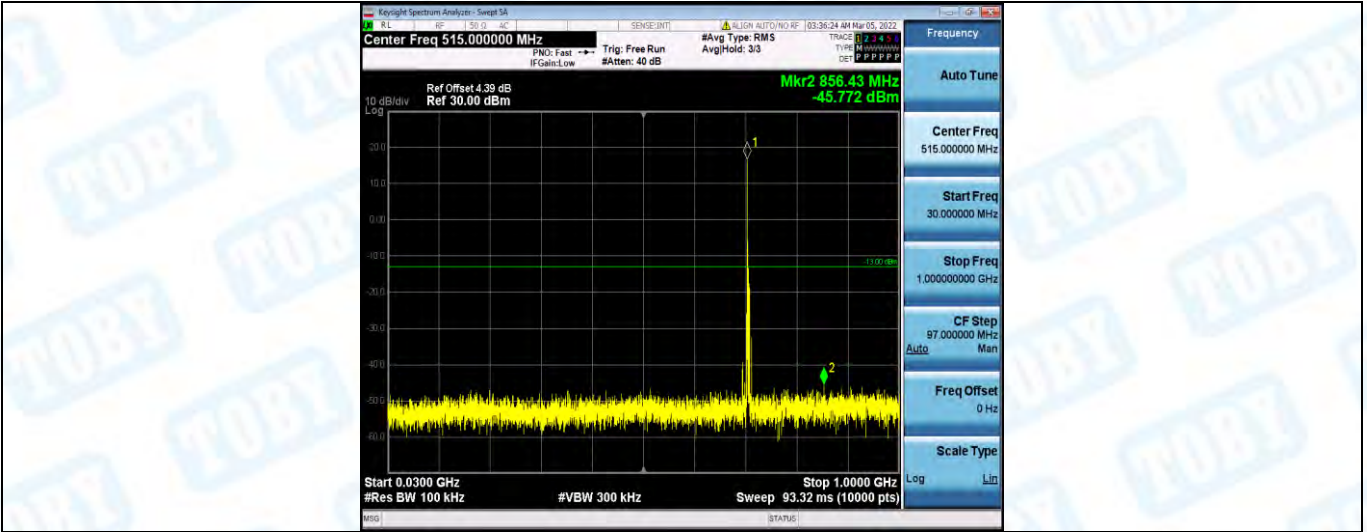

Band17-5MHz-QPSK-23790-1RB#0-Range1:30~1000MHz

Band17-5MHz-QPSK-23790-1RB#0-Range2:1000~10000MHz

Band17-5MHz-QPSK-23825-1RB#0-Range1:30~1000MHz

Band17-5MHz-QPSK-23825-1RB#0-Range2:1000~10000MHz

Band17-5MHz-16QAM-23755-1RB#0-Range1:30~1000MHz