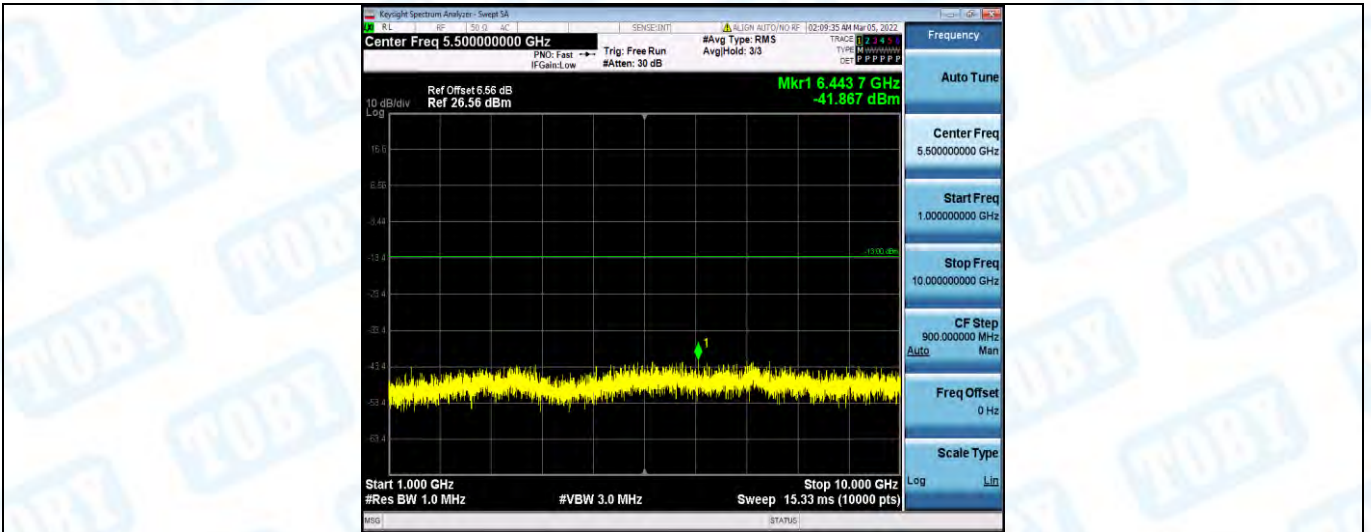

Band12-3MHz-QPSK-23025-1RB#0-Range2:1000~10000MHz

Band12-3MHz-QPSK-23095-1RB#0-Range1:30~1000MHz