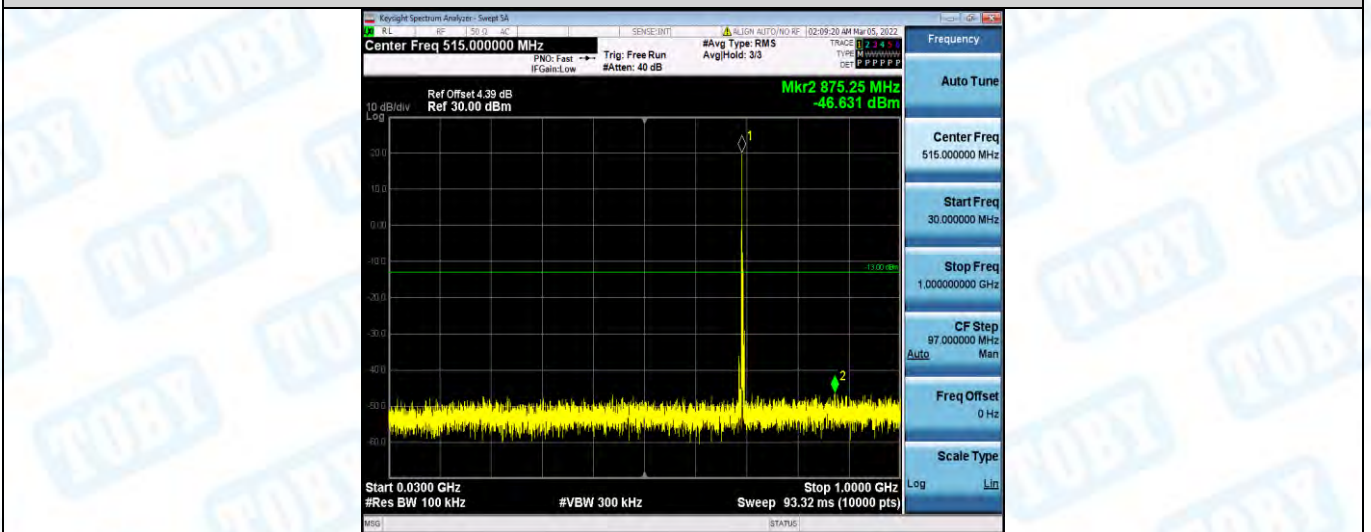

Band12-3MHz-QPSK-23025-1RB#0-Range1:30~1000MHz

Band12-3MHz-QPSK-23025-1RB#0-Range2:1000~10000MHz