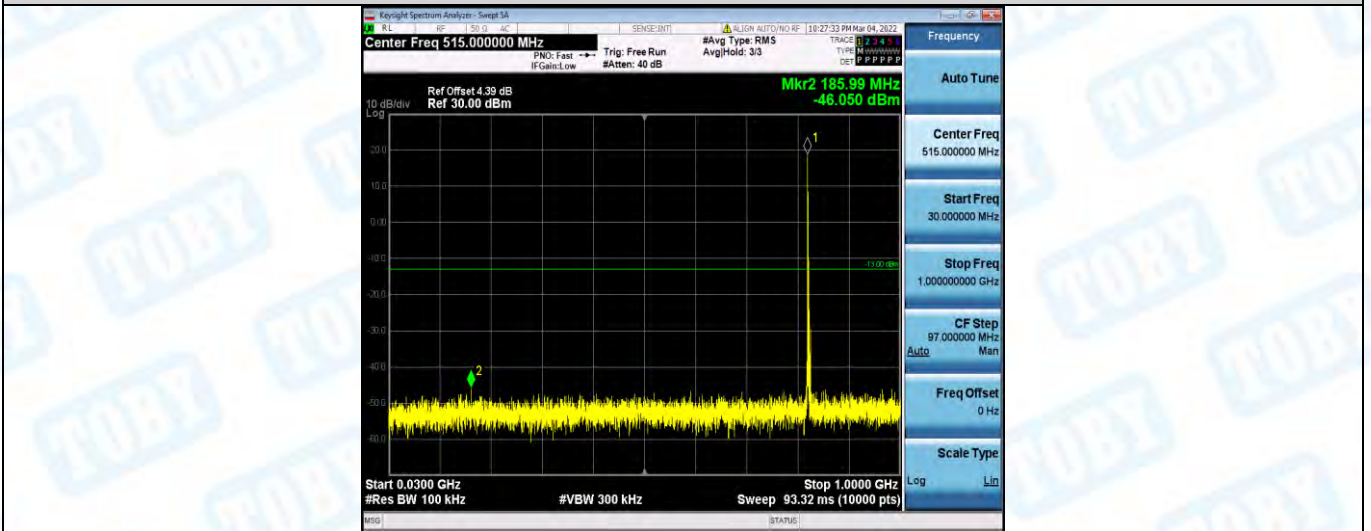

Band5-1.4MHz-16QAM-20525-1RB#0-Range1:30~1000MHz

Band5-1.4MHz-16QAM-20525-1RB#0-Range2:1000~10000MHz

Band5-1.4MHz-16QAM-20643-1RB#0-Range1:30~1000MHz

Band5-1.4MHz-16QAM-20643-1RB#0-Range2:1000~10000MHz

Band5-3MHz-QPSK-20415-1RB#0-Range1:30~1000MHz