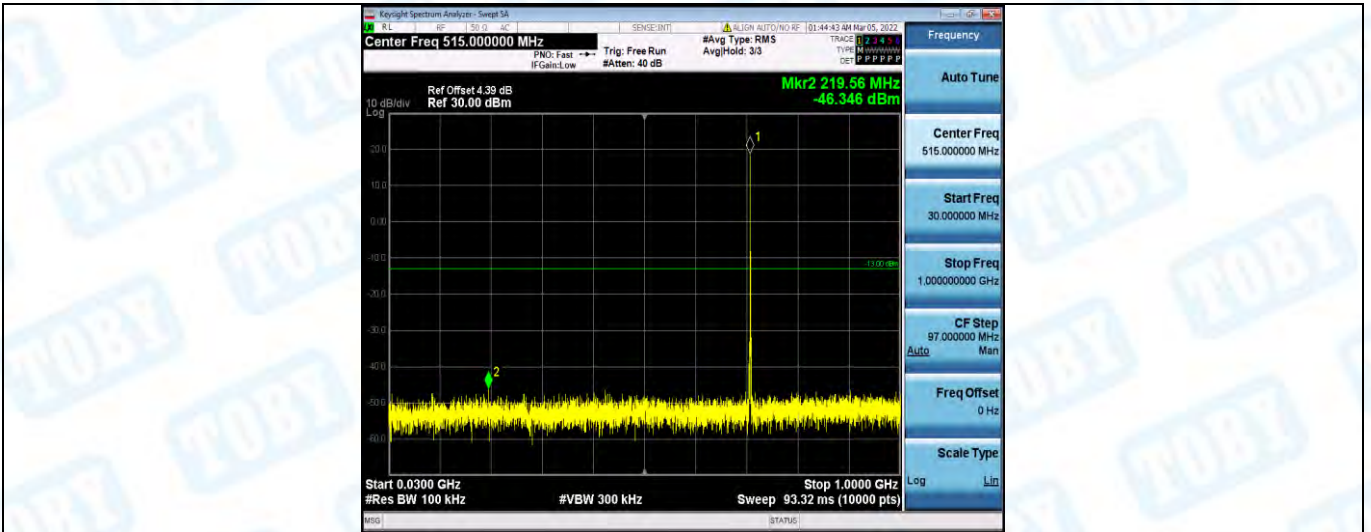

Band12-1.4MHz-16QAM-23095-1RB#0-Range1:30~1000MHz

Band12-1.4MHz-16QAM-23095-1RB#0-Range2:1000~10000MHz

Band12-1.4MHz-16QAM-23173-1RB#0-Range1:30~1000MHz

Band12-1.4MHz-16QAM-23173-1RB#0-Range2:1000~10000MHz