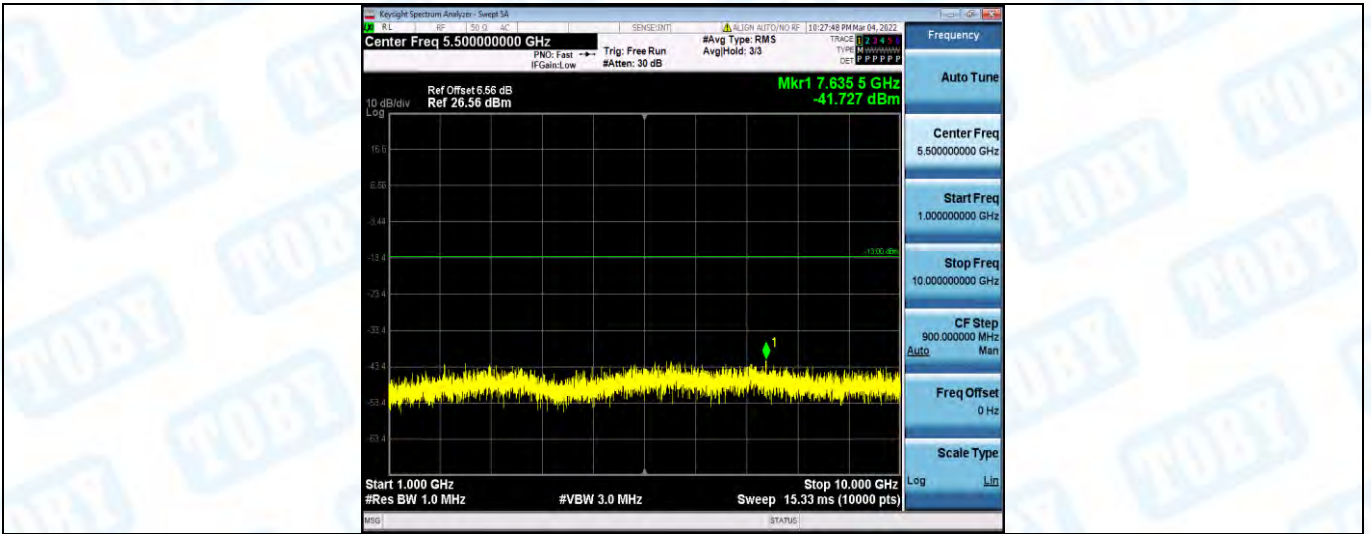

Band5-3MHz-QPSK-20415-1RB#0-Range2:1000~10000MHz

Band5-3MHz-QPSK-20525-1RB#0-Range1:30~1000MHz