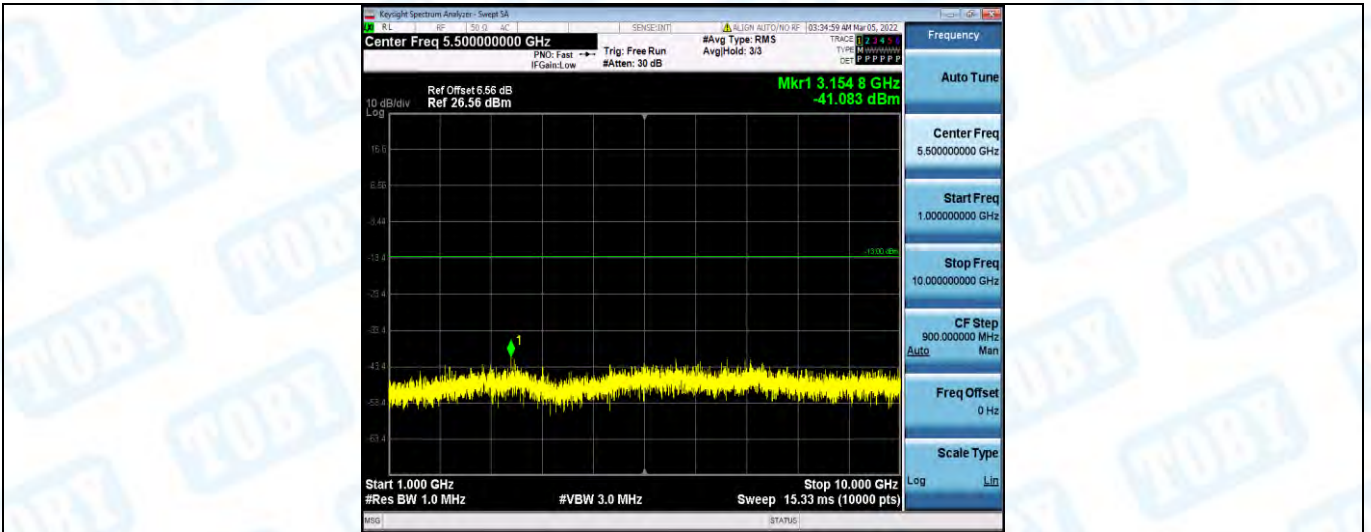

Band17-5MHz-16QAM-23755-1RB#0-Range2:1000~10000MHz

Band17-5MHz-16QAM-23790-1RB#0-Range1:30~1000MHz