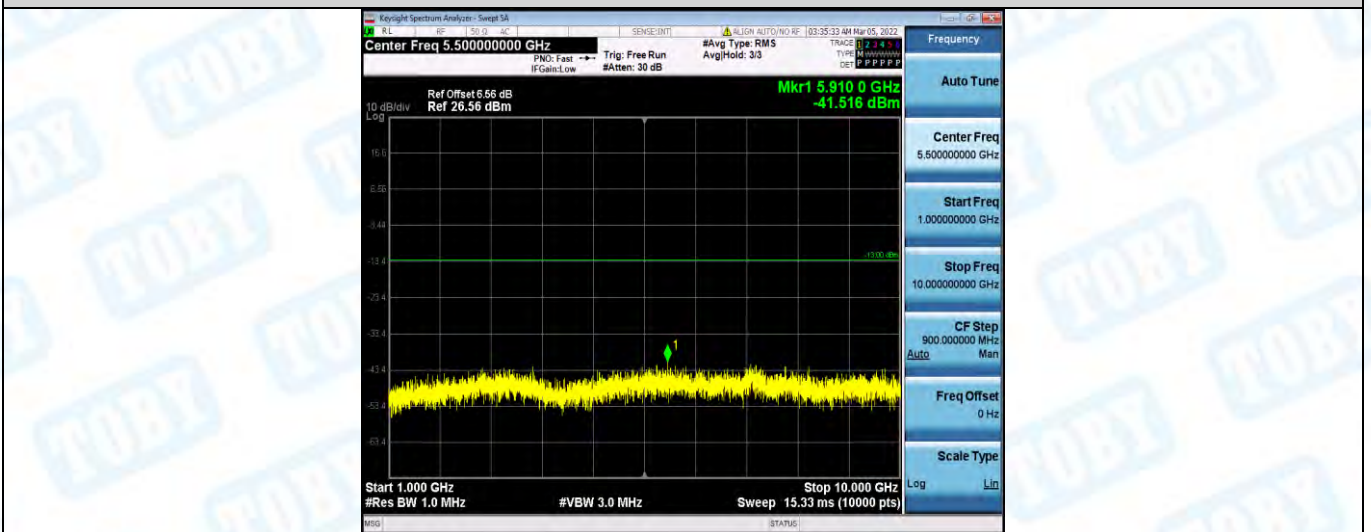

Band17-5MHz-QPSK-23790-1RB#0-Range2:1000~10000MHz

Band17-5MHz-QPSK-23825-1RB#0-Range1:30~1000MHz