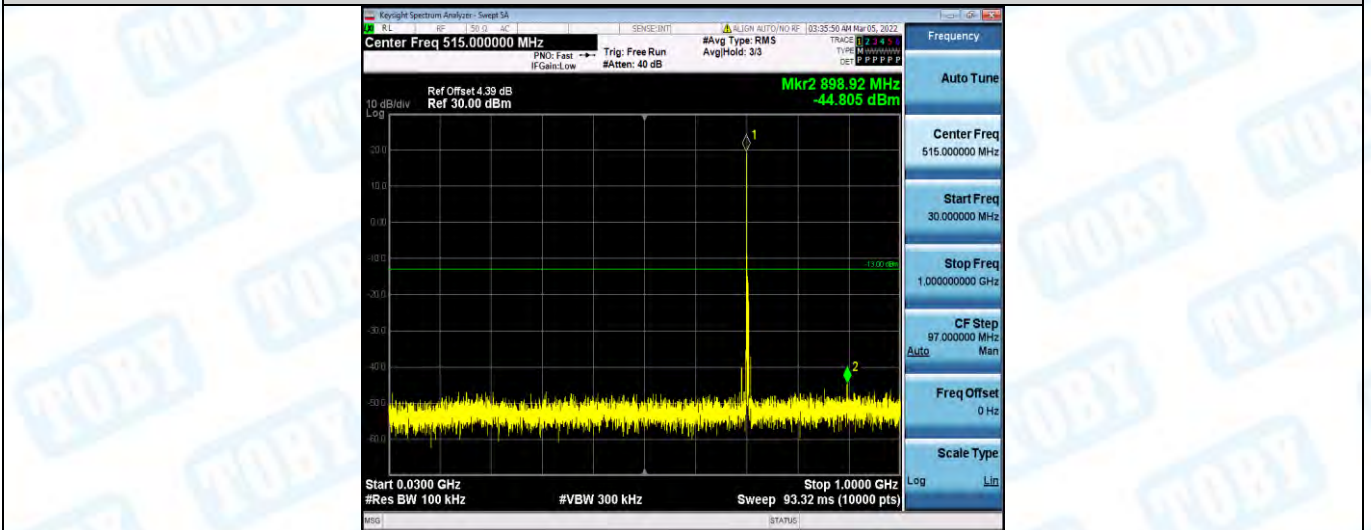

Band17-5MHz-16QAM-23790-1RB#0-Range1:30~1000MHz

Band17-5MHz-16QAM-23790-1RB#0-Range2:1000~10000MHz