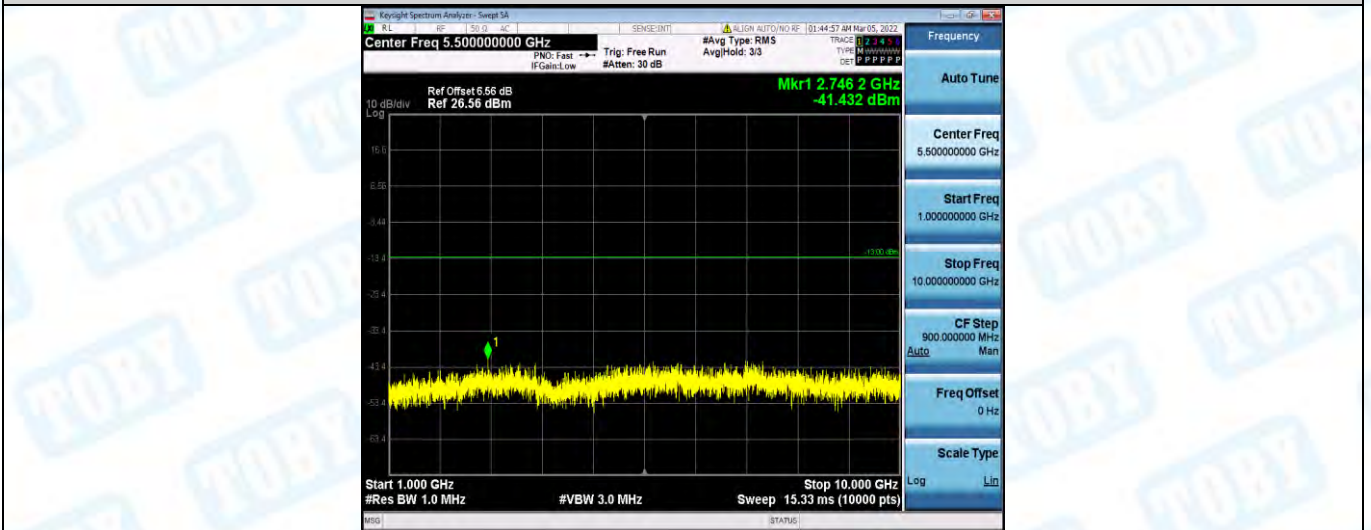

Band12-1.4MHz-16QAM-23095-1RB#0-Range1:30~1000MHz

Band12-1.4MHz-16QAM-23095-1RB#0-Range2:1000~10000MHz

Band12-1.4MHz-16QAM-23173-1RB#0-Range1:30~1000MHz

Band12-1.4MHz-16QAM-23173-1RB#0-Range2:1000~10000MHz