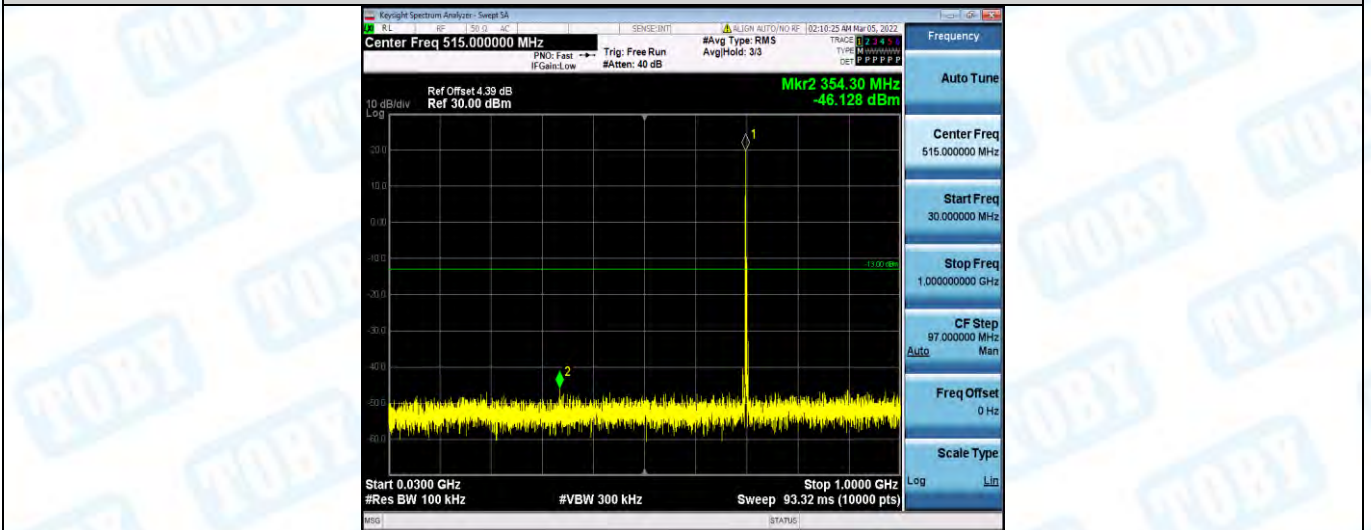

Band12-3MHz-QPSK-23095-1RB#0-Range1:30~1000MHz

Band12-3MHz-QPSK-23095-1RB#0-Range2:1000~10000MHz