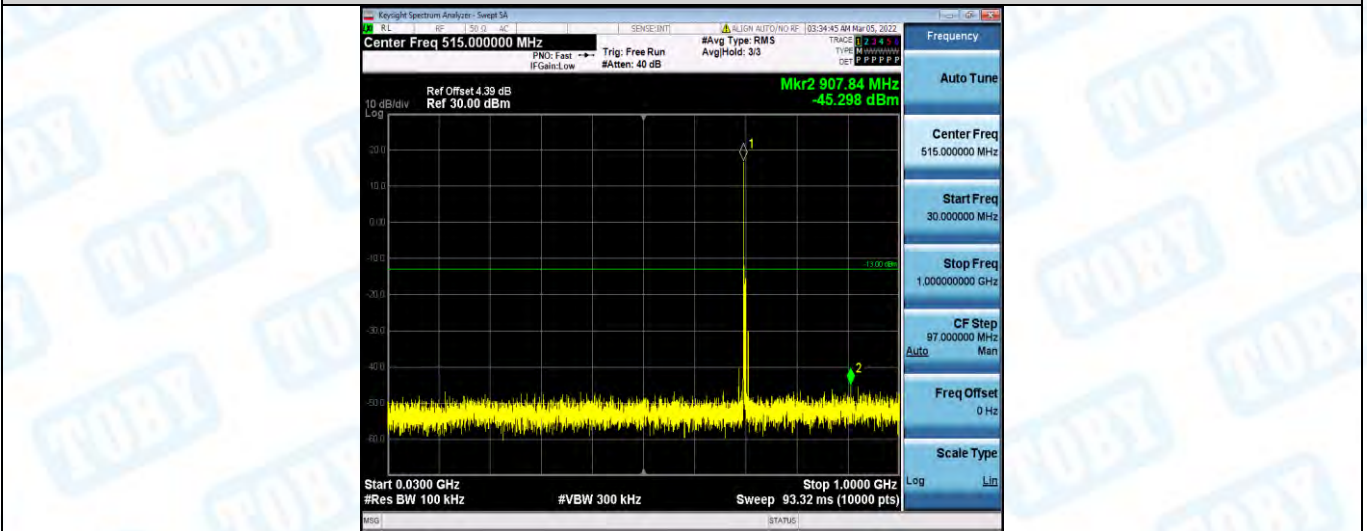

Band17-5MHz-QPSK-23790-1RB#0-Range1:30~1000MHz

Band17-5MHz-QPSK-23790-1RB#0-Range2:1000~10000MHz

Band17-5MHz-QPSK-23825-1RB#0-Range1:30~1000MHz

Band17-5MHz-QPSK-23825-1RB#0-Range2:1000~10000MHz

Band17-5MHz-16QAM-23755-1RB#0-Range1:30~1000MHz