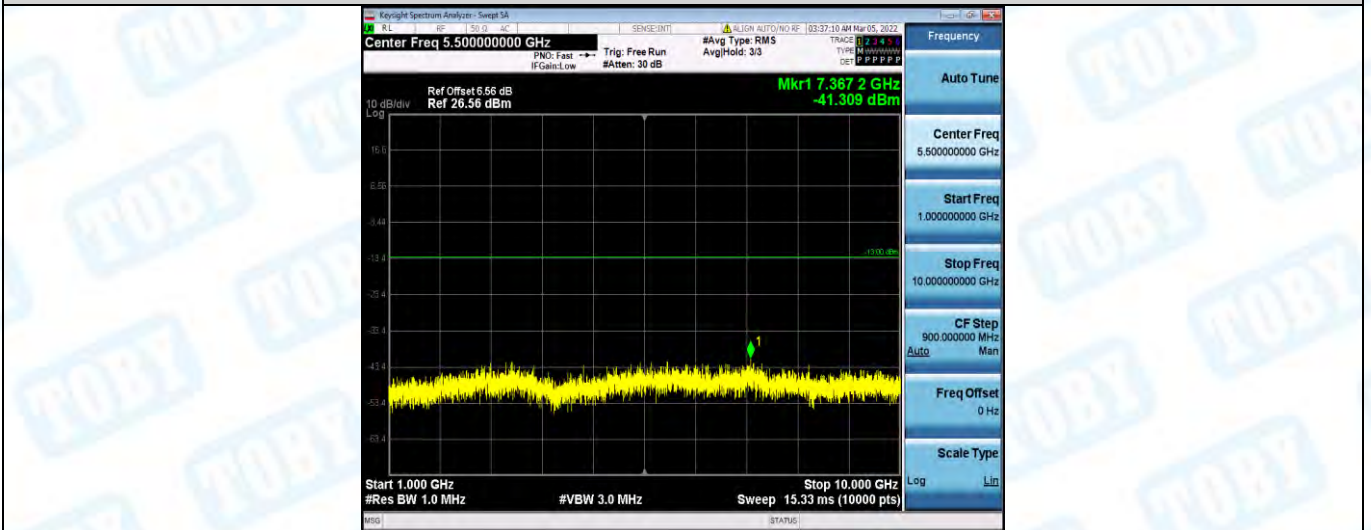

Band17-5MHz-16QAM-23755-1RB#0-Range2:1000~10000MHz

Band17-5MHz-16QAM-23790-1RB#0-Range1:30~1000MHz

Band17-5MHz-16QAM-23790-1RB#0-Range2:1000~10000MHz

Band17-5MHz-16QAM-23825-1RB#0-Range1:30~1000MHz

Band17-5MHz-16QAM-23825-1RB#0-Range2:1000~10000MHz