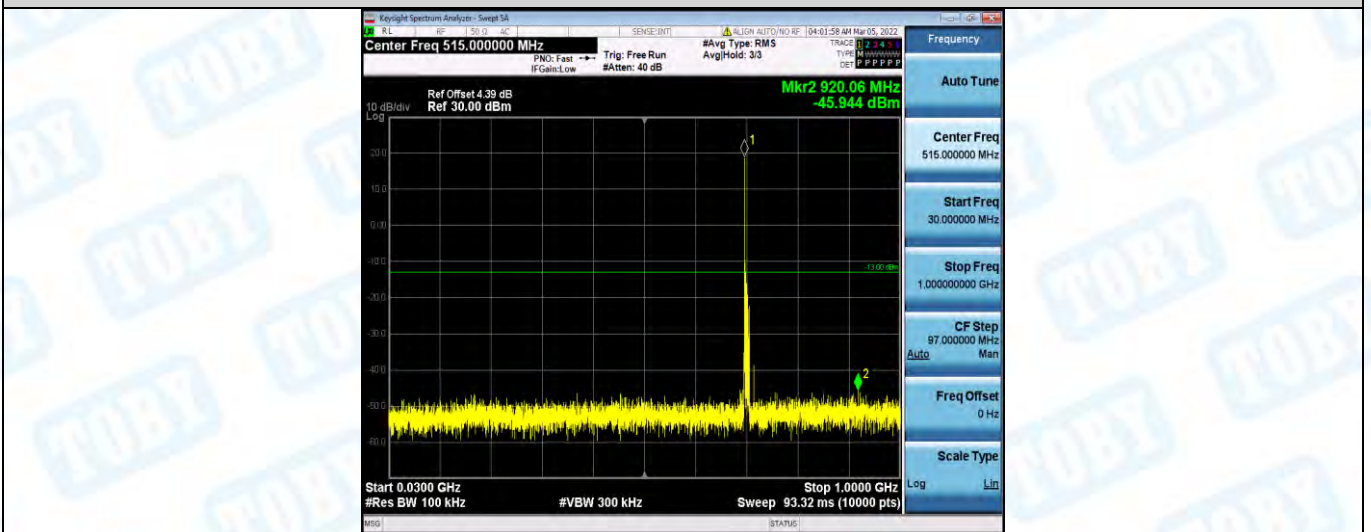

Band17-10MHz-QPSK-23780-1RB#0-Range1:30~1000MHz

Band17-10MHz-QPSK-23780-1RB#0-Range2:1000~10000MHz