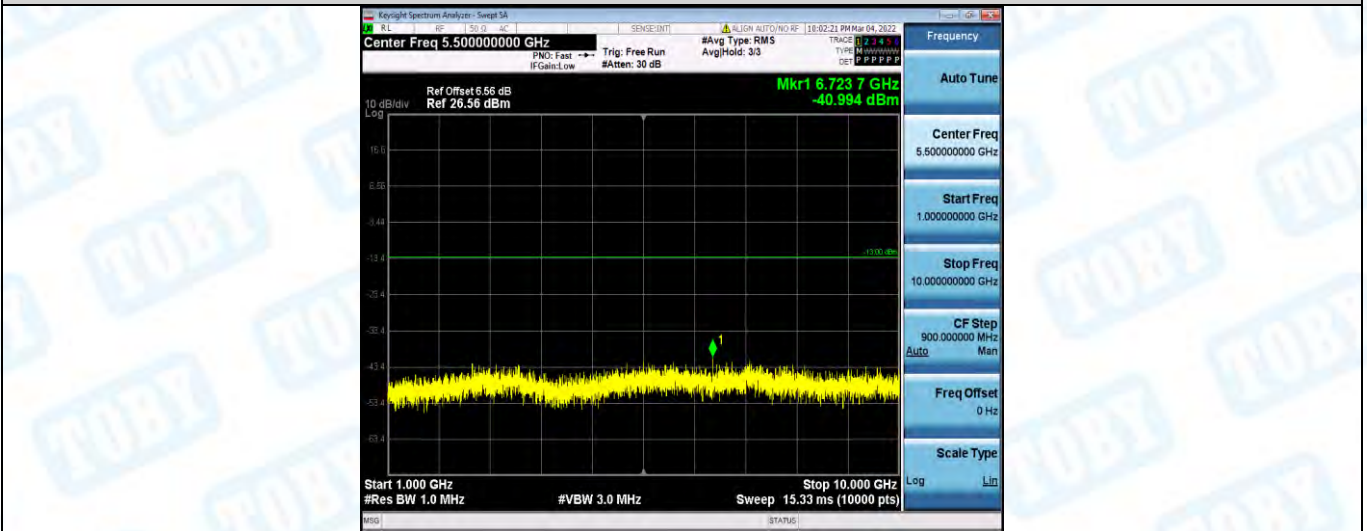

Band5-1.4MHz-16QAM-20525-1RB#0-Range2:1000~10000MHz

Band5-1.4MHz-16QAM-20643-1RB#0-Range1:30~1000MHz