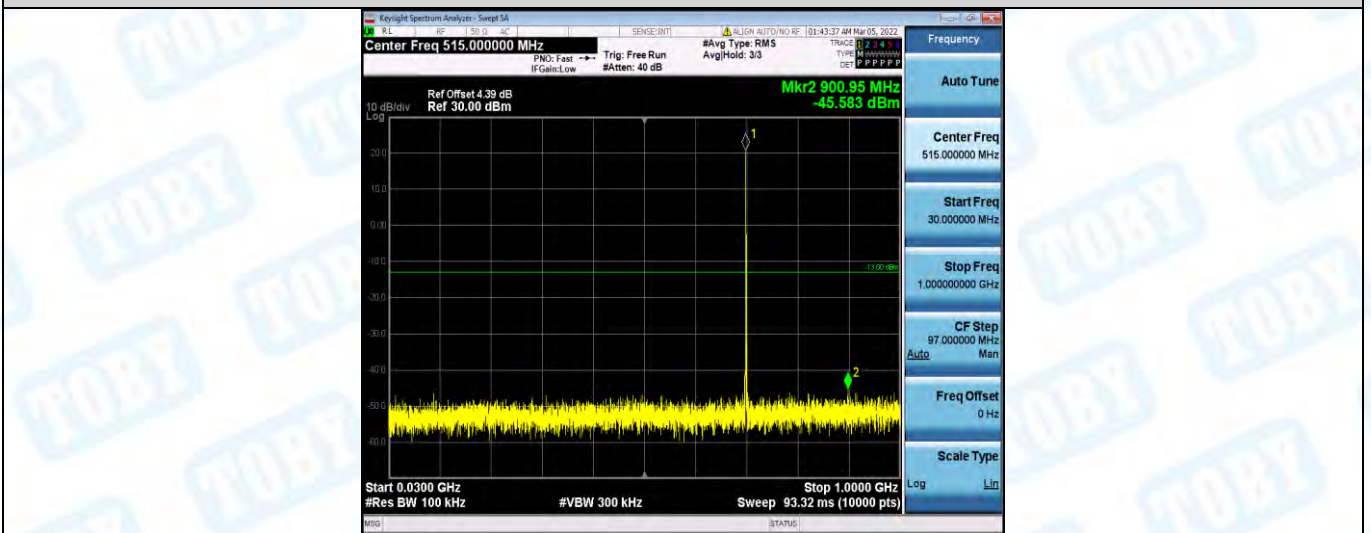

Band12-1.4MHz-16QAM-23095-1RB#0-Range1:30~1000MHz

Band12-1.4MHz-16QAM-23095-1RB#0-Range2:1000~10000MHz