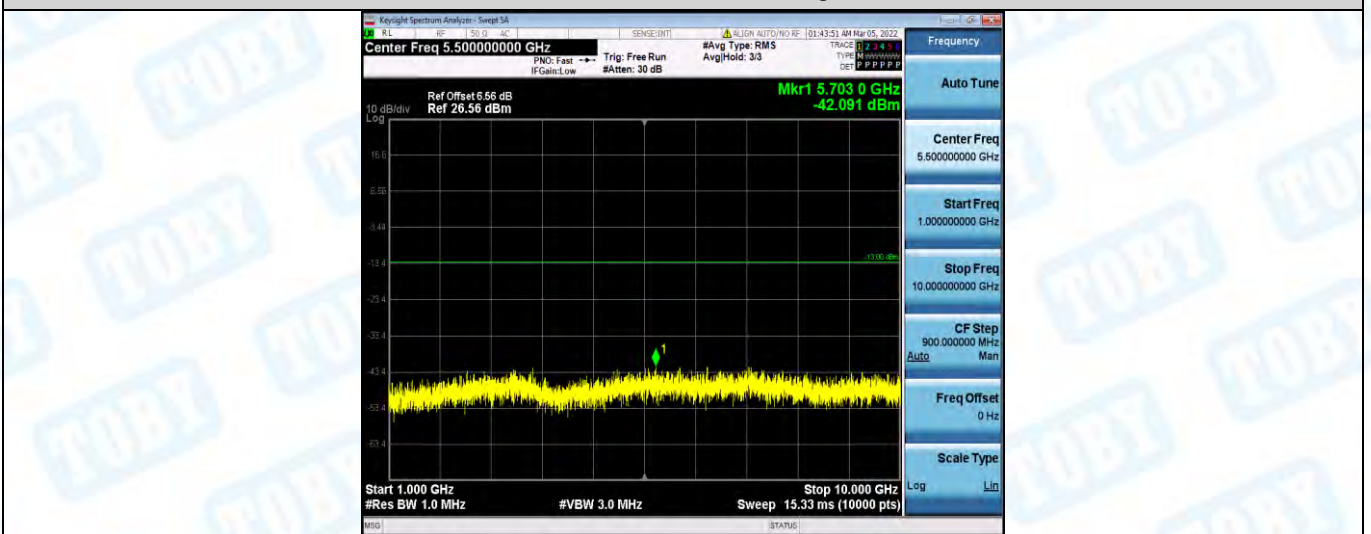

Band12-1.4MHz-16QAM-23095-1RB#0-Range2:1000~10000MHz

Band12-1.4MHz-16QAM-23173-1RB#0-Range1:30~1000MHz