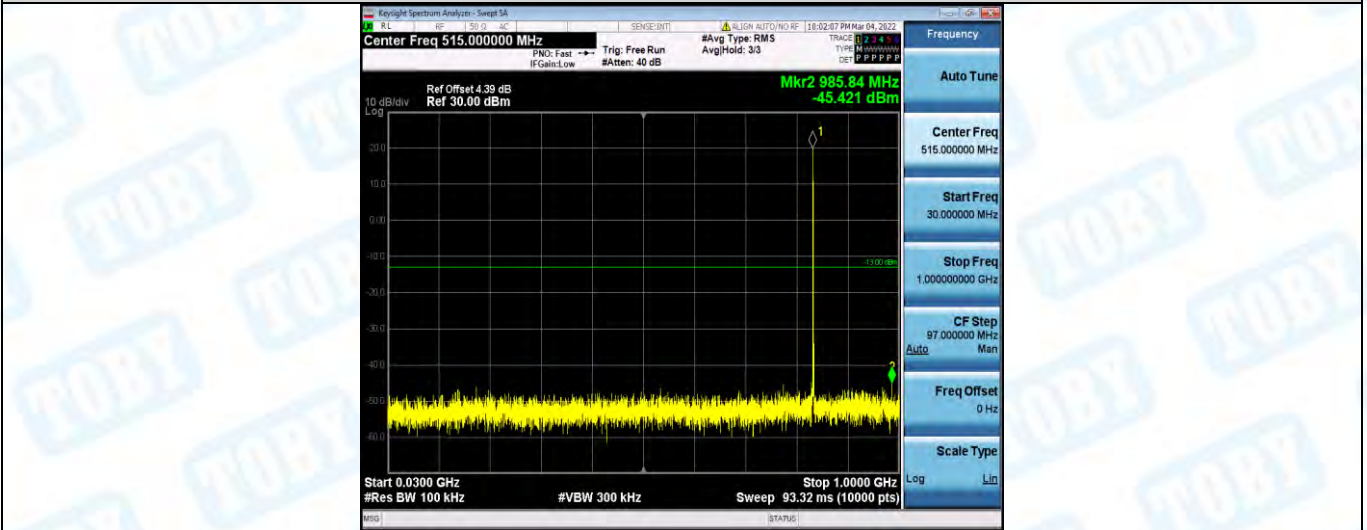

Band5-1.4MHz-16QAM-20525-1RB#0-Range1:30~1000MHz

Band5-1.4MHz-16QAM-20525-1RB#0-Range2:1000~10000MHz