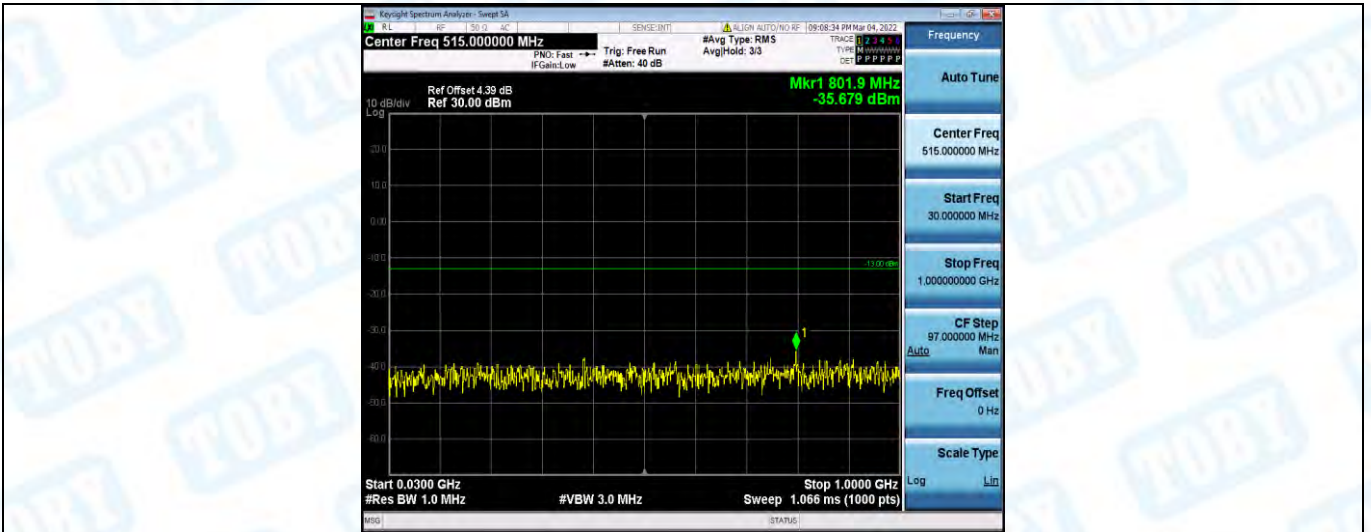

Band4-15MHz-QPSK-20325-1RB#0-Range1:30~1000MHz