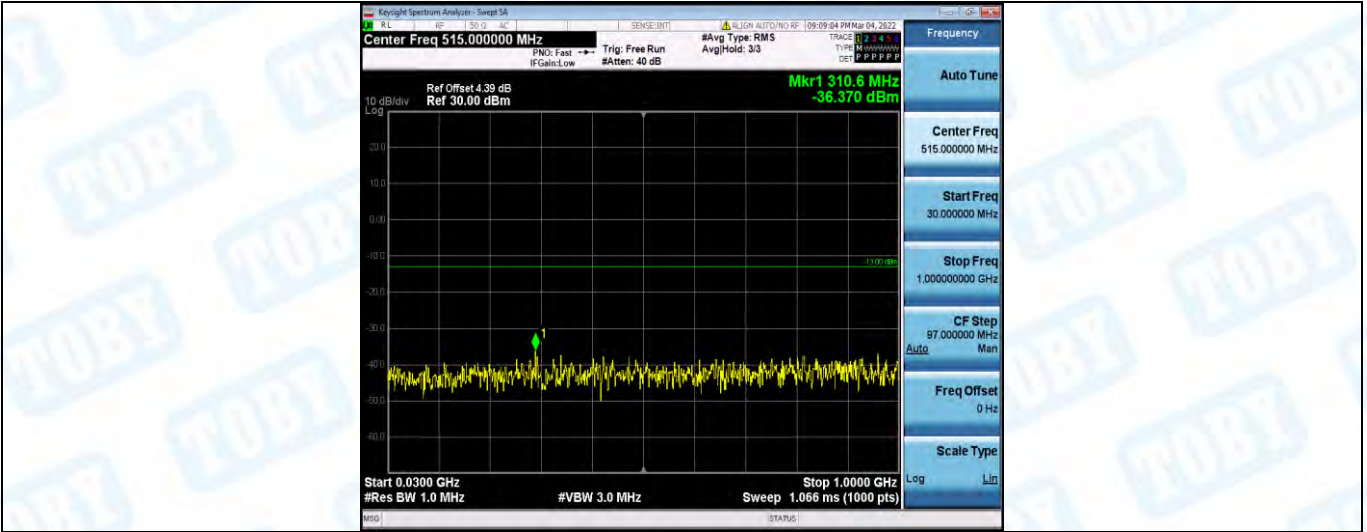

Band4-15MHz-16QAM-20325-1RB#0-Range1:30~1000MHz