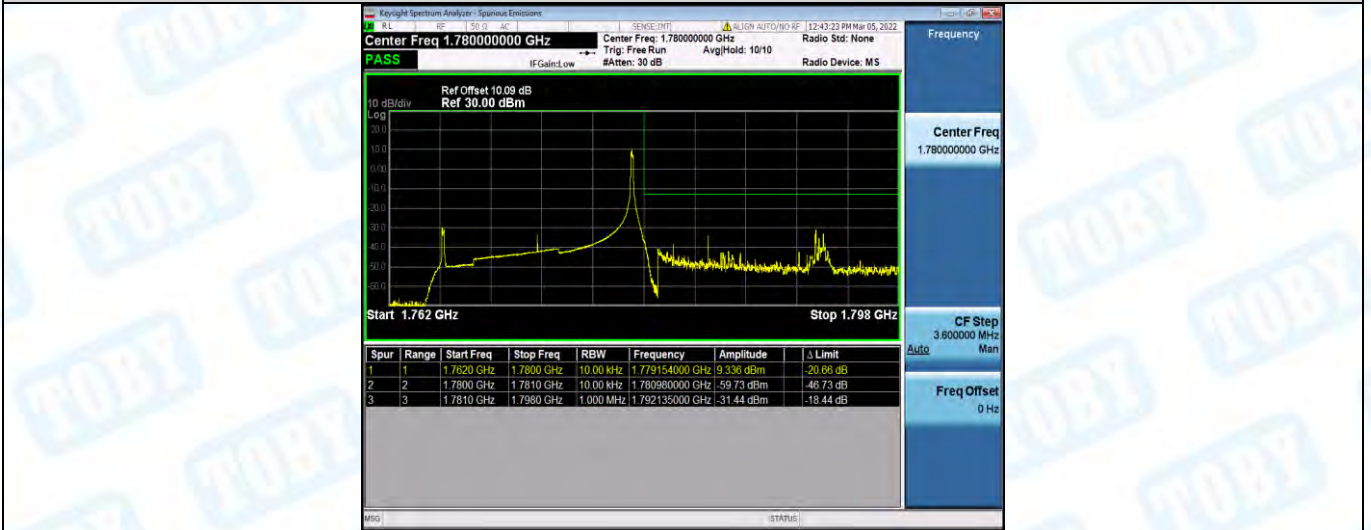

Band66-15MHz-QPSK-132597-75RB#0

Band66-15MHz-16QAM-132047-1RB#0

Band66-15MHz-16QAM-132047-1RB#74

Band66-15MHz-16QAM-132047-75RB#0

Band66-15MHz-16QAM-132597-1RB#0

Band66-15MHz-16QAM-132597-1RB#74

Band66-15MHz-16QAM-132597-75RB#0