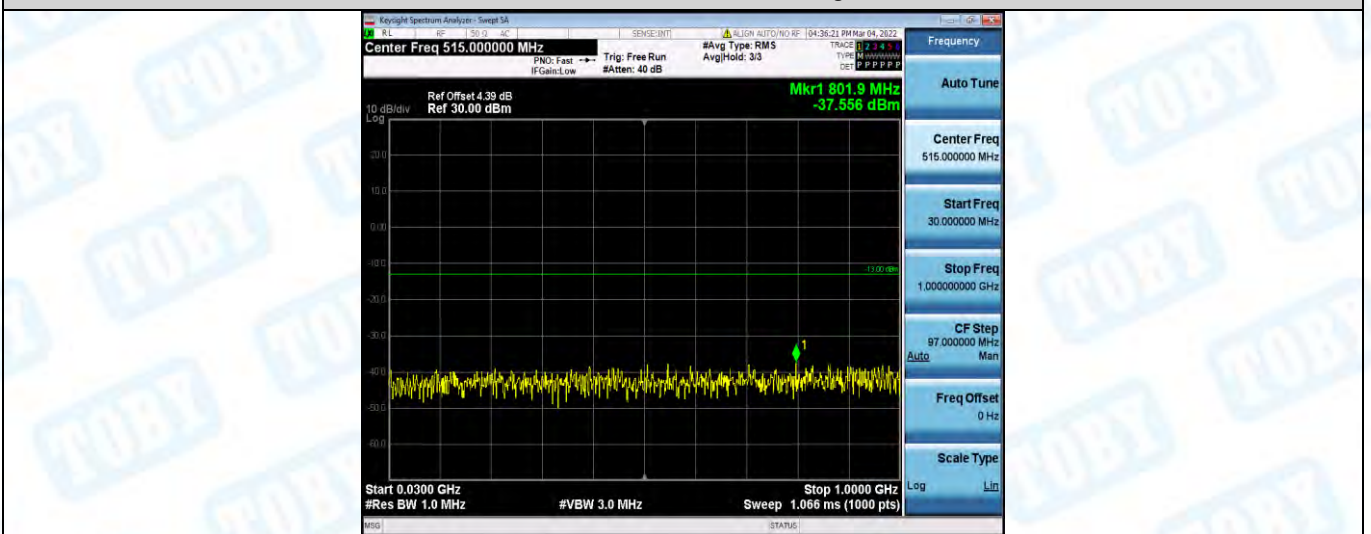

Band2-1.4MHz-16QAM-18607-1RB#0-Range1:30~1000MHz