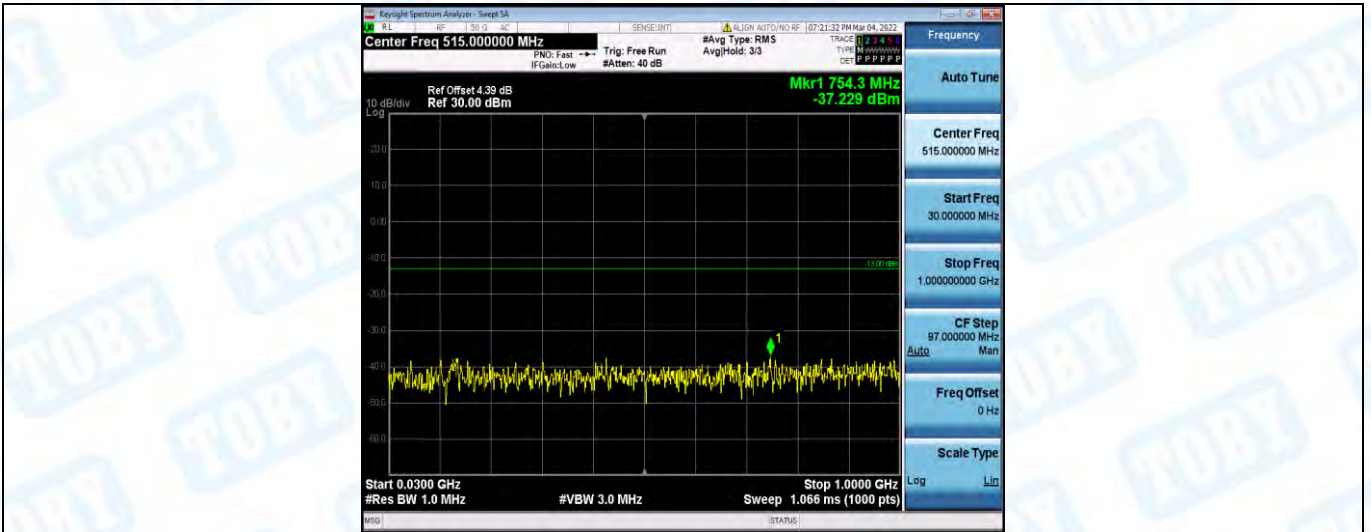

Band4-1.4MHz-16QAM-20393-1RB#0-Range1:30~1000MHz