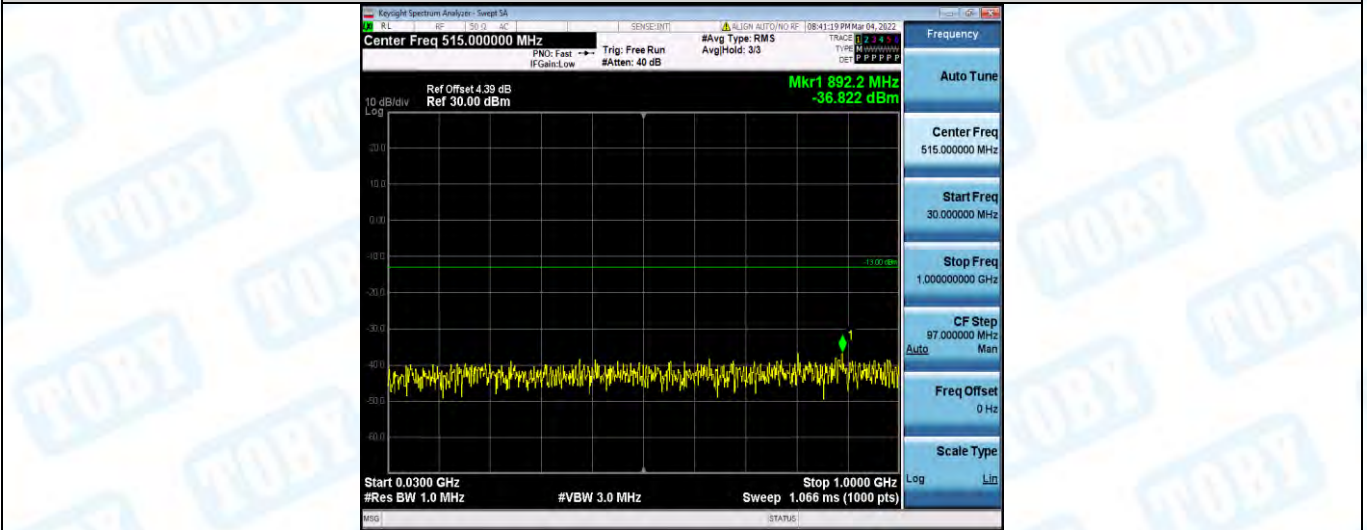

Band4-10MHz-16QAM-20175-1RB#0-Range1:30~1000MHz