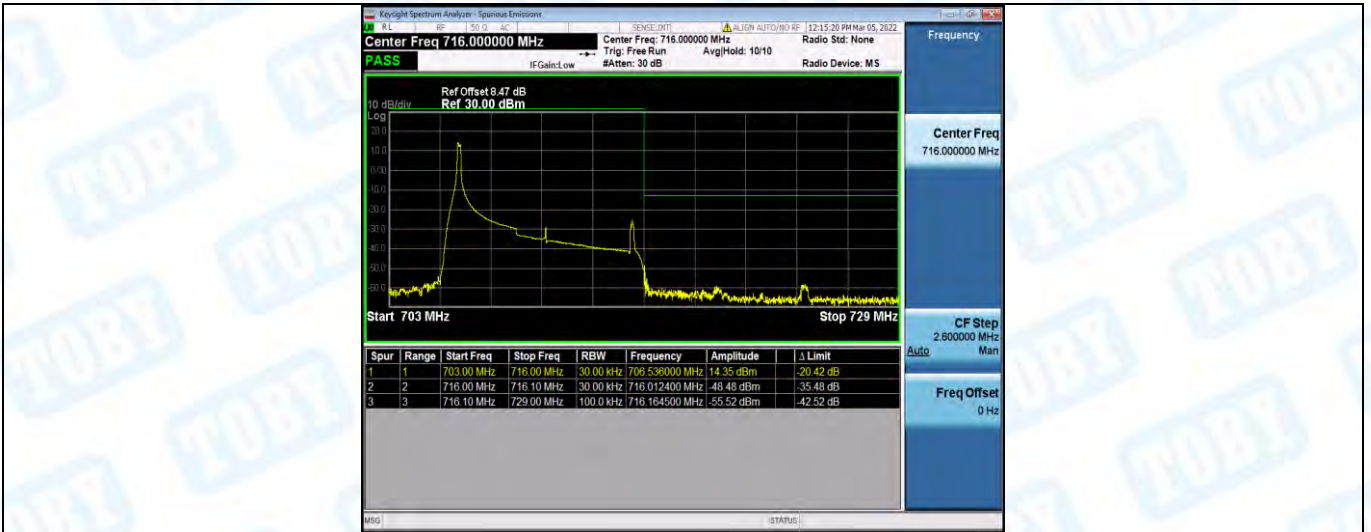

Band17-10MHz-16QAM-23780-1RB#0

Band17-10MHz-16QAM-23780-1RB#49

Band17-10MHz-16QAM-23780-50RB#0

Band17-10MHz-16QAM-23800-1RB#0

Band17-10MHz-16QAM-23800-1RB#49

Band17-10MHz-16QAM-23800-50RB#0

Band66-1.4MHz-QPSK-131979-1RB#0