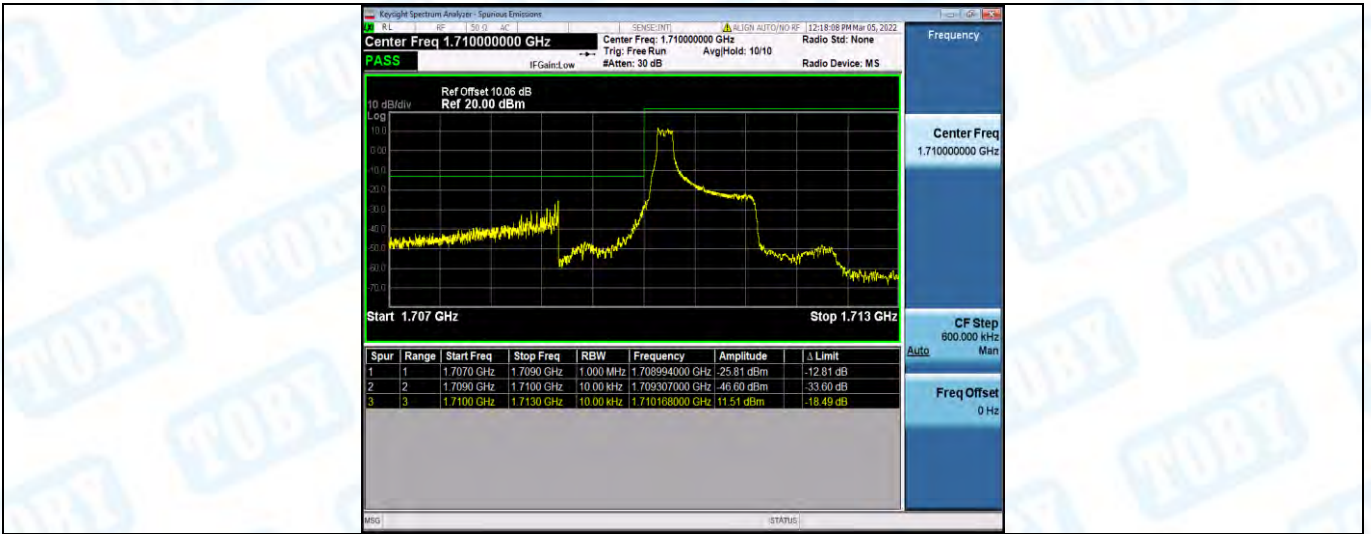

Band66-1.4MHz-QPSK-131979-1RB#5

Band66-1.4MHz-QPSK-131979-6RB#0

Band66-1.4MHz-QPSK-132665-1RB#0

Band66-1.4MHz-QPSK-132665-1RB#5

Band66-1.4MHz-QPSK-132665-6RB#0

Band66-1.4MHz-16QAM-131979-1RB#0

Band66-1.4MHz-16QAM-131979-1RB#5