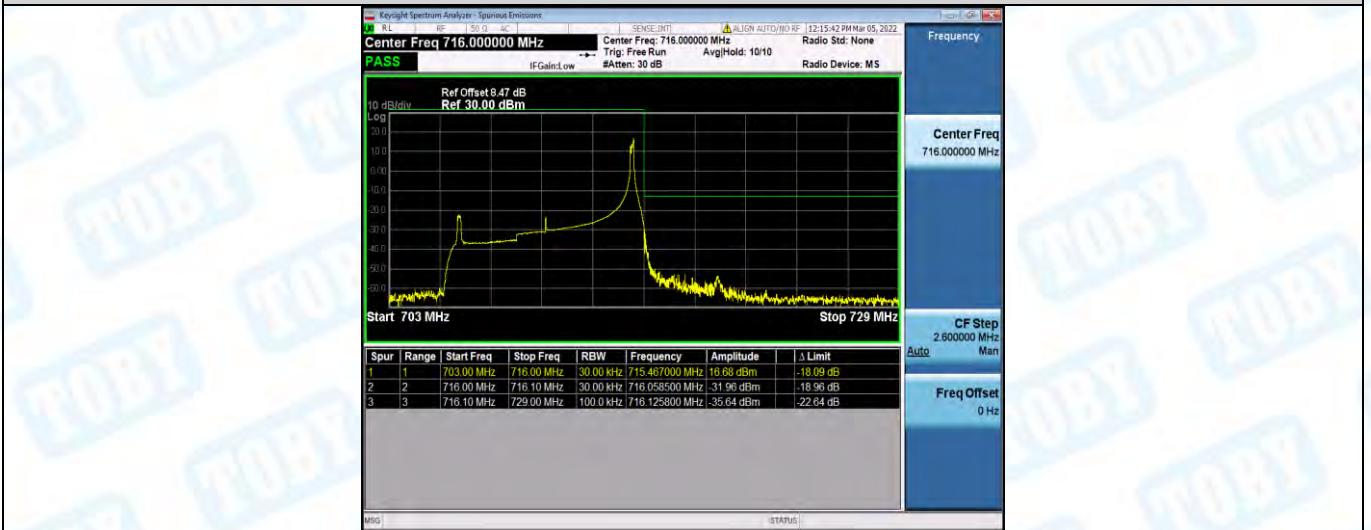

Band17-5MHz-16QAM-23825-25RB#0

Band17-10MHz-QPSK-23780-1RB#0

Band17-10MHz-QPSK-23780-1RB#49

Band17-10MHz-QPSK-23780-50RB#0

Band17-10MHz-QPSK-23800-1RB#0

Band17-10MHz-QPSK-23800-1RB#49

Band17-10MHz-QPSK-23800-50RB#0