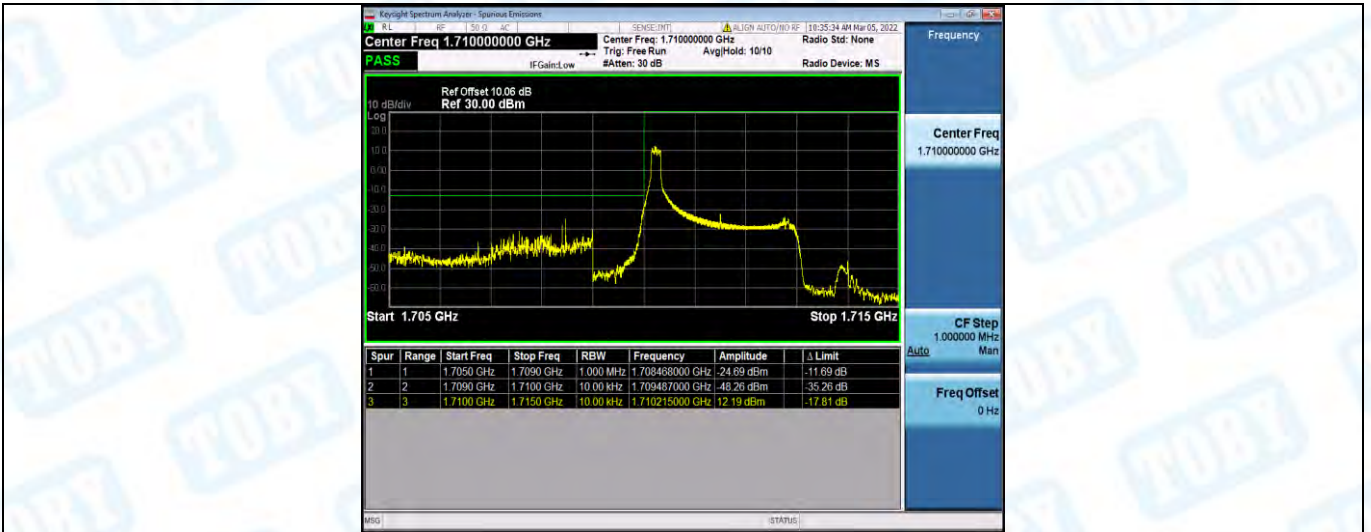

Band4-3MHz-QPSK-19965-1RB#0

Band4-3MHz-QPSK-19965-1RB#14