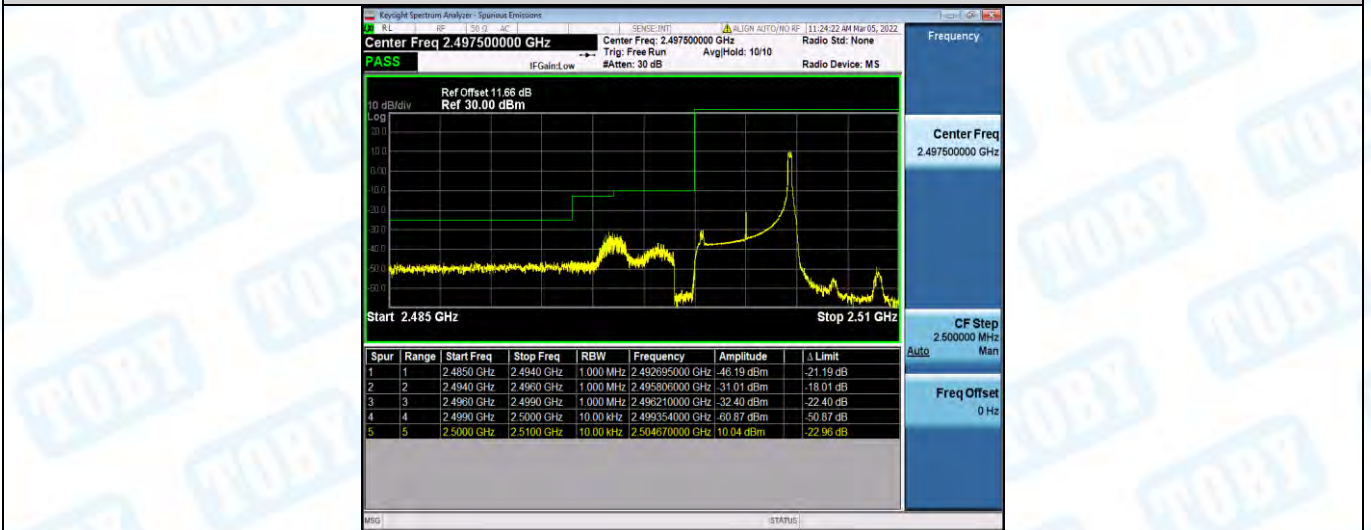

Band5-10MHz-16QAM-20450-1RB#49

Band5-10MHz-16QAM-20450-50RB#0

Band5-10MHz-16QAM-20600-1RB#0

Band5-10MHz-16QAM-20600-1RB#49

Band5-10MHz-16QAM-20600-50RB#0

Band7-5MHz-QPSK-20775-1RB#0

Band7-5MHz-QPSK-20775-1RB#24