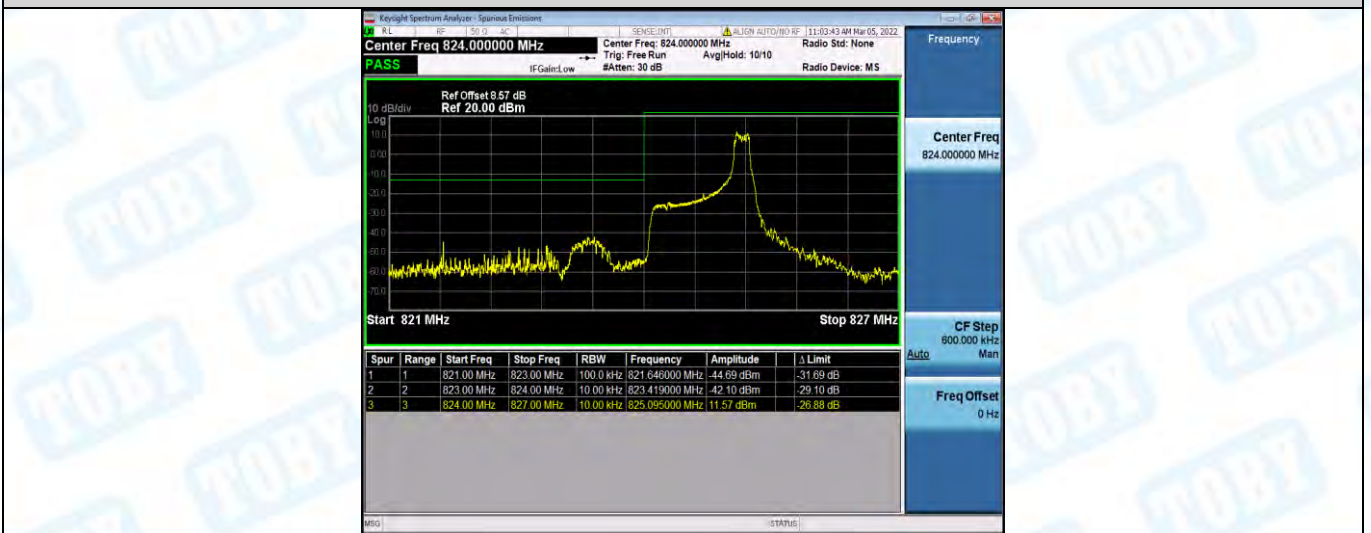

Band4-20MHz-16QAM-20300-1RB#99

Band4-20MHz-16QAM-20300-100RB#0

Band5-1.4MHz-QPSK-20407-1RB#0

Band5-1.4MHz-QPSK-20407-1RB#5

Band5-1.4MHz-QPSK-20407-6RB#0

Band5-1.4MHz-QPSK-20643-1RB#0

Band5-1.4MHz-QPSK-20643-1RB#5