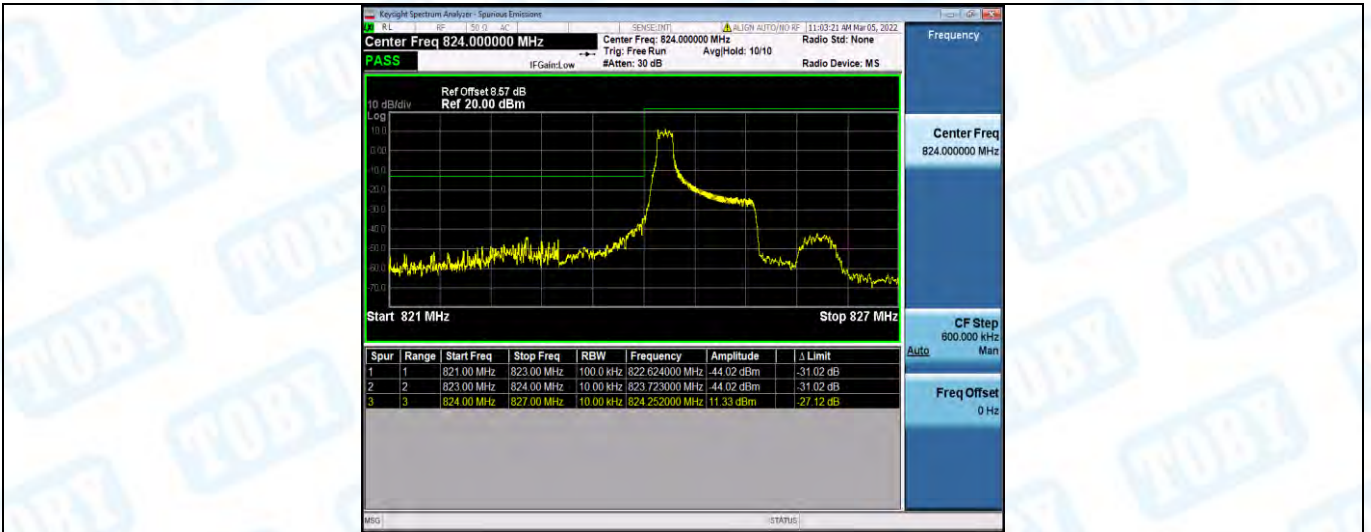

Band5-1.4MHz-16QAM-20407-1RB#0

Band5-1.4MHz-16QAM-20407-1RB#5