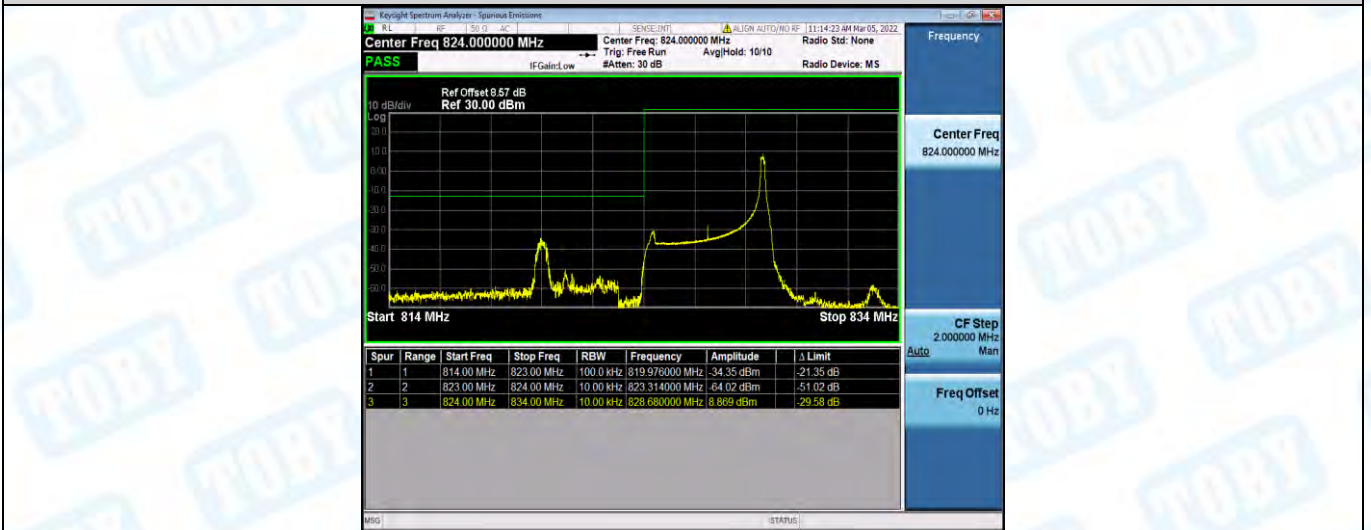

Band5-5MHz-QPSK-20625-1RB#24

Band5-5MHz-QPSK-20625-25RB#0

Band5-5MHz-16QAM-20425-1RB#0

Band5-5MHz-16QAM-20425-1RB#24

Band5-5MHz-16QAM-20425-25RB#0

Band5-5MHz-16QAM-20625-1RB#0

Band5-5MHz-16QAM-20625-1RB#24

Band5-5MHz-16QAM-20625-25RB#0