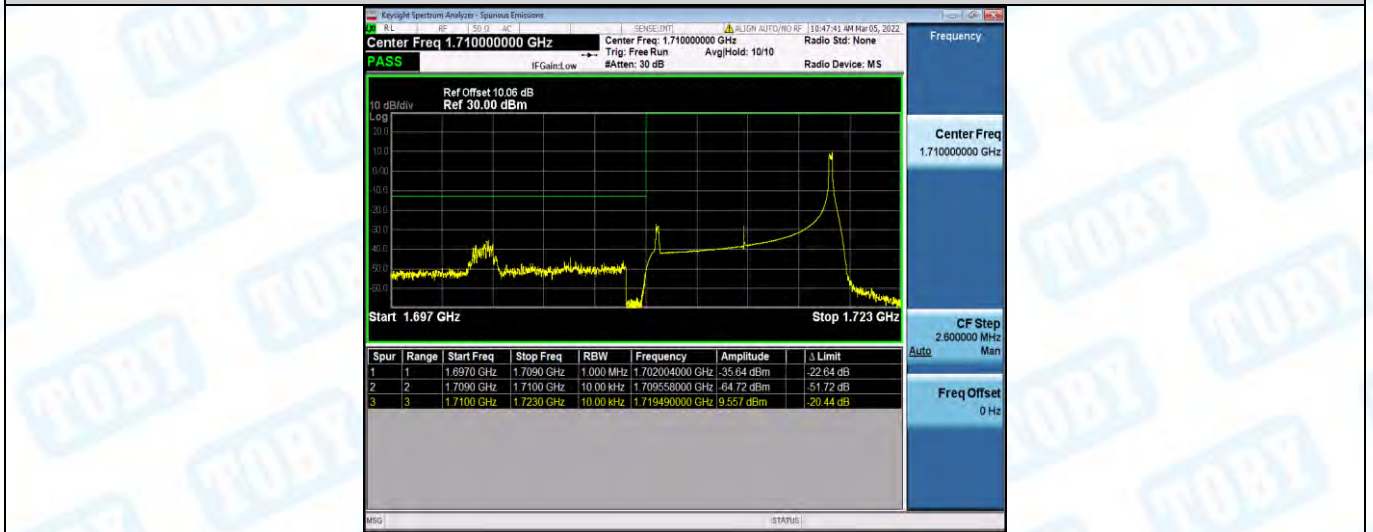

Band4-10MHz-16QAM-20000-1RB#49

Band4-10MHz-16QAM-20000-50RB#0