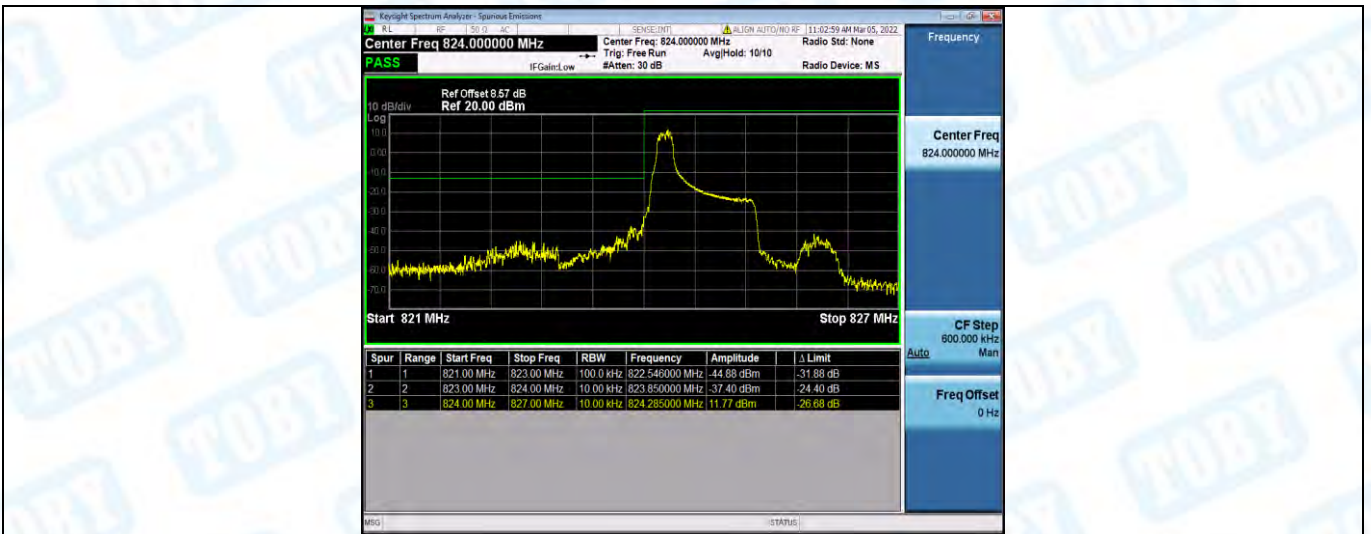

Band4-20MHz-16QAM-20300-1RB#99

Band4-20MHz-16QAM-20300-100RB#0

Band5-1.4MHz-QPSK-20407-1RB#0

Band5-1.4MHz-QPSK-20407-1RB#5

Band5-1.4MHz-QPSK-20407-6RB#0

Band5-1.4MHz-QPSK-20643-1RB#0

Band5-1.4MHz-QPSK-20643-1RB#5