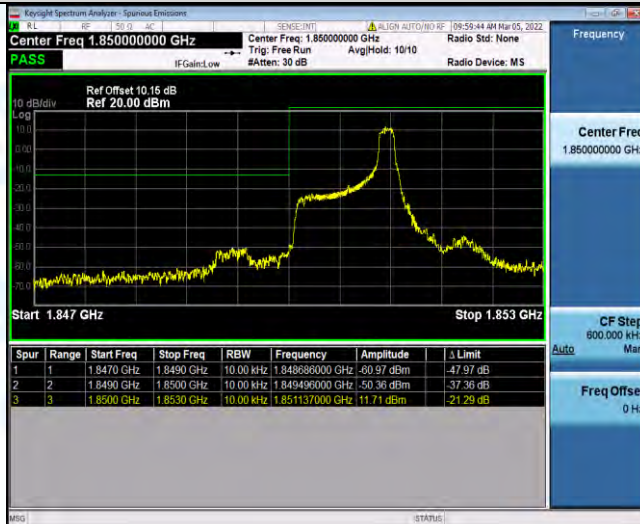

Band2-1.4MHz-QPSK-18607-1RB#5