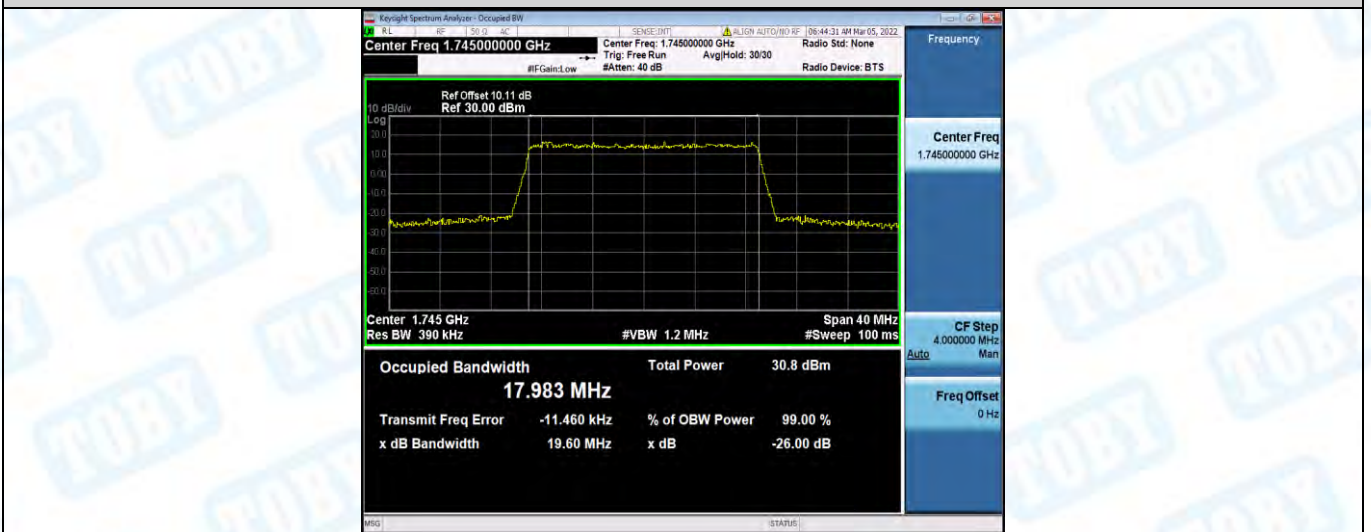

Band66-15MHz-QPSK-132322-75RB#0

Band66-15MHz-QPSK-132597-75RB#0

Band66-15MHz-16QAM-132047-75RB#0

Band66-15MHz-16QAM-132322-75RB#0

Band66-15MHz-16QAM-132597-75RB#0

Band66-20MHz-16QAM-132072-100RB#0

Band66-20MHz-16QAM-132322-100RB#0