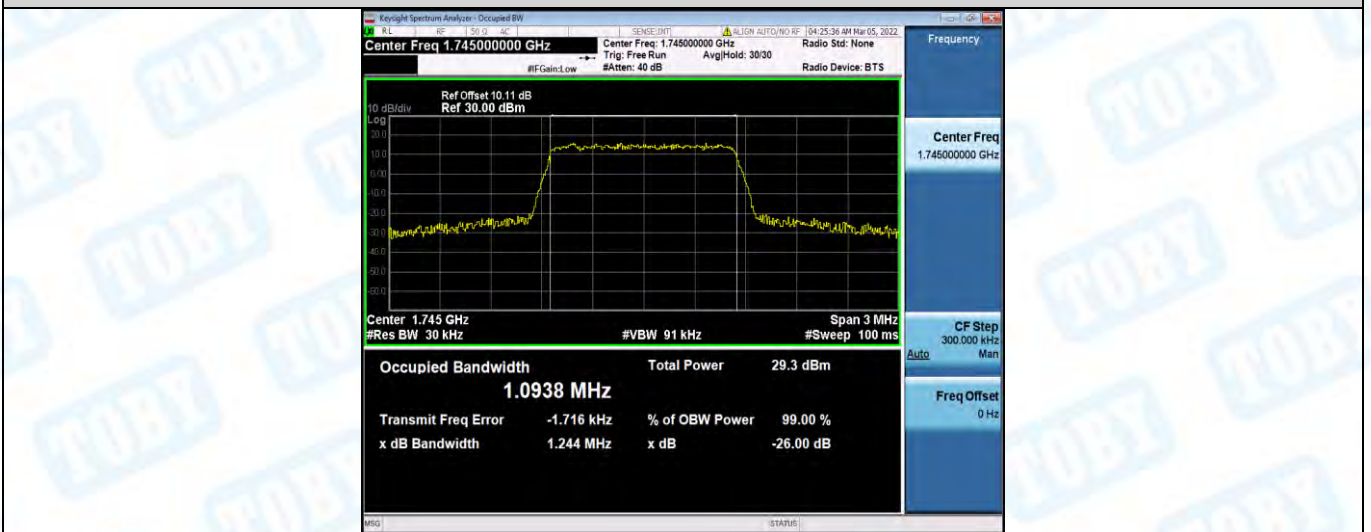

Band17-10MHz-16QAM-23780-50RB#0

Band17-10MHz-16QAM-23790-50RB#0

Band17-10MHz-16QAM-23800-50RB#0

Band66-1.4MHz-QPSK-131979-6RB#0

Band66-1.4MHz-QPSK-132322-6RB#0

Band66-1.4MHz-QPSK-132665-6RB#0

Band66-1.4MHz-16QAM-131979-6RB#0