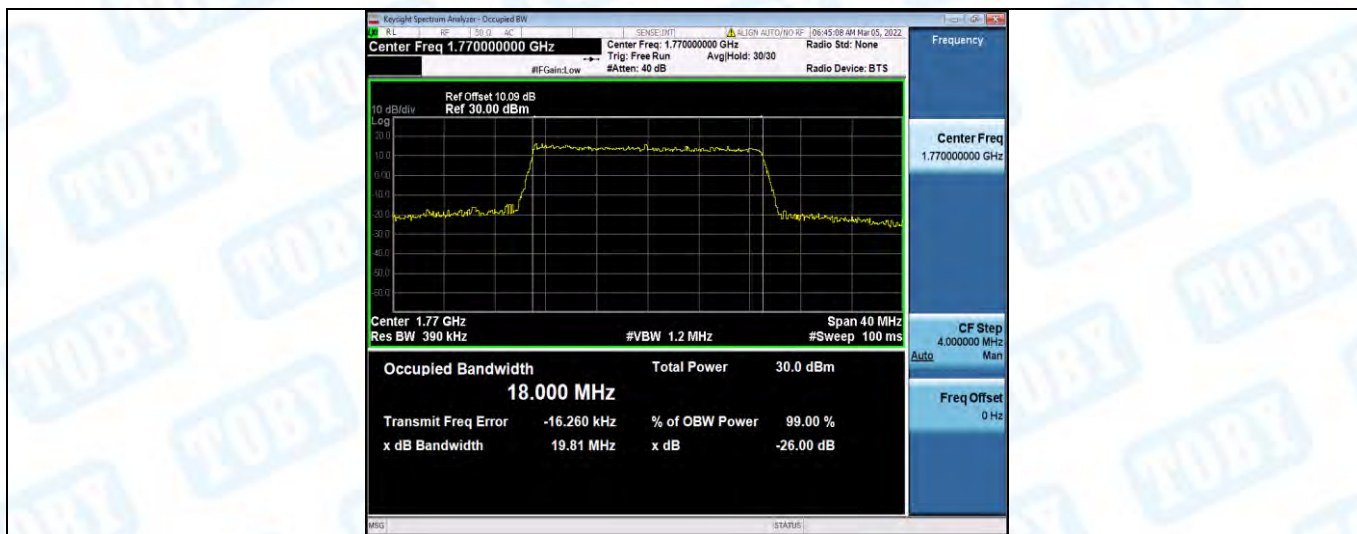

Band66-20MHz-16QAM-132572-100RB#0