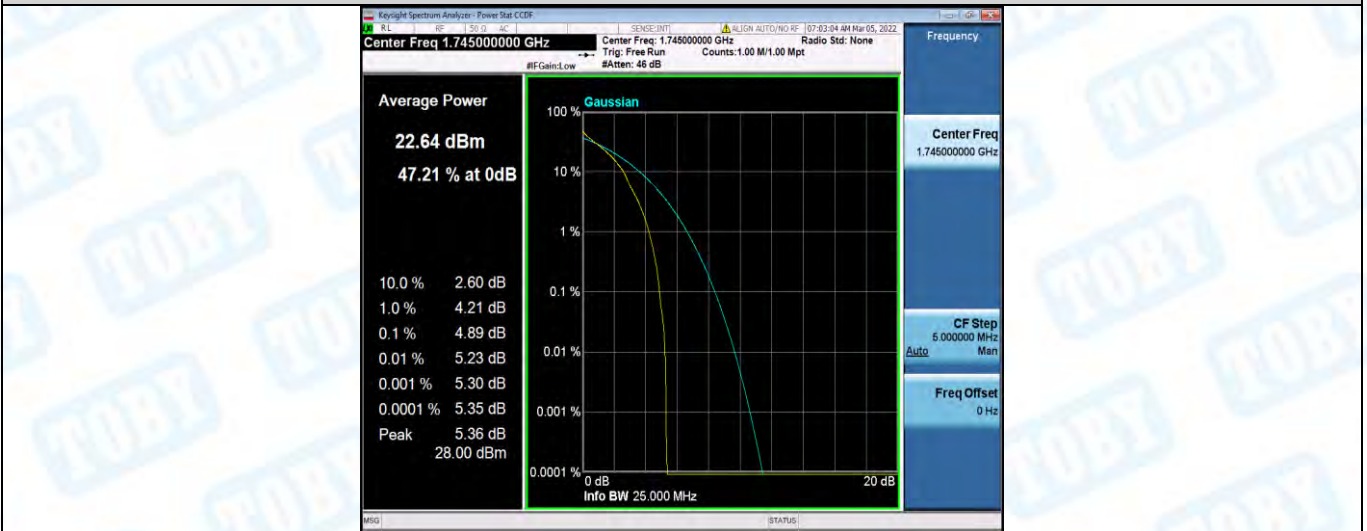

Band66-20MHz-QPSK-132322-1RB#0