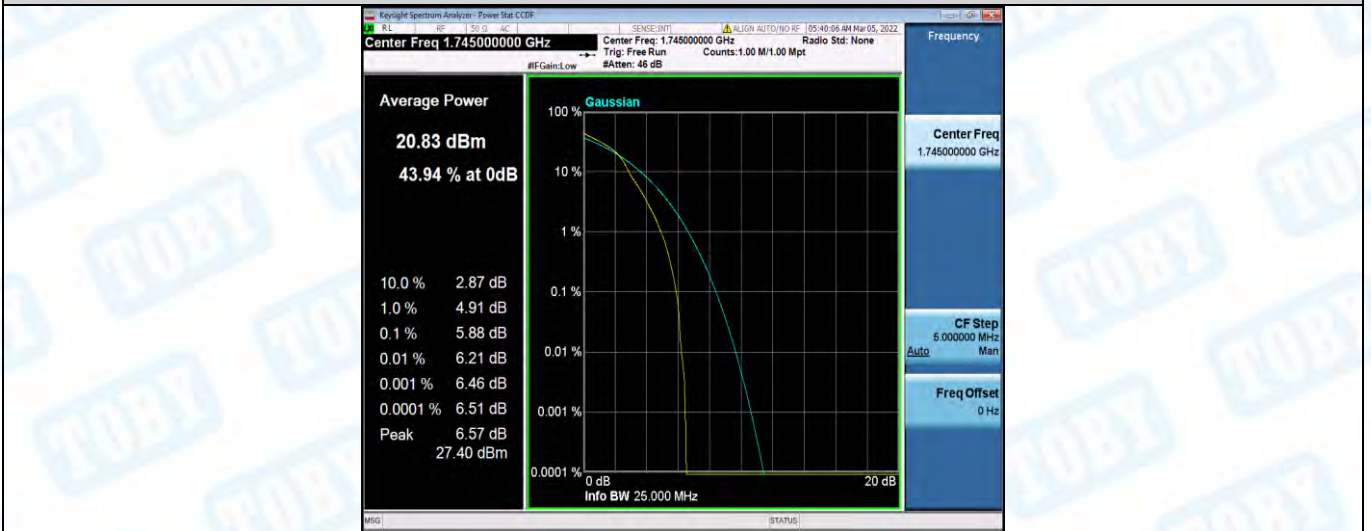

Band66-5MHz-16QAM-131997-1RB#0

Band66-5MHz-16QAM-131997-25RB#0

Band66-5MHz-16QAM-132322-1RB#0

Band66-5MHz-16QAM-132322-25RB#0

Band66-5MHz-16QAM-132647-1RB#0

Band66-5MHz-16QAM-132647-25RB#0

Band66-10MHz-QPSK-132022-1RB#0