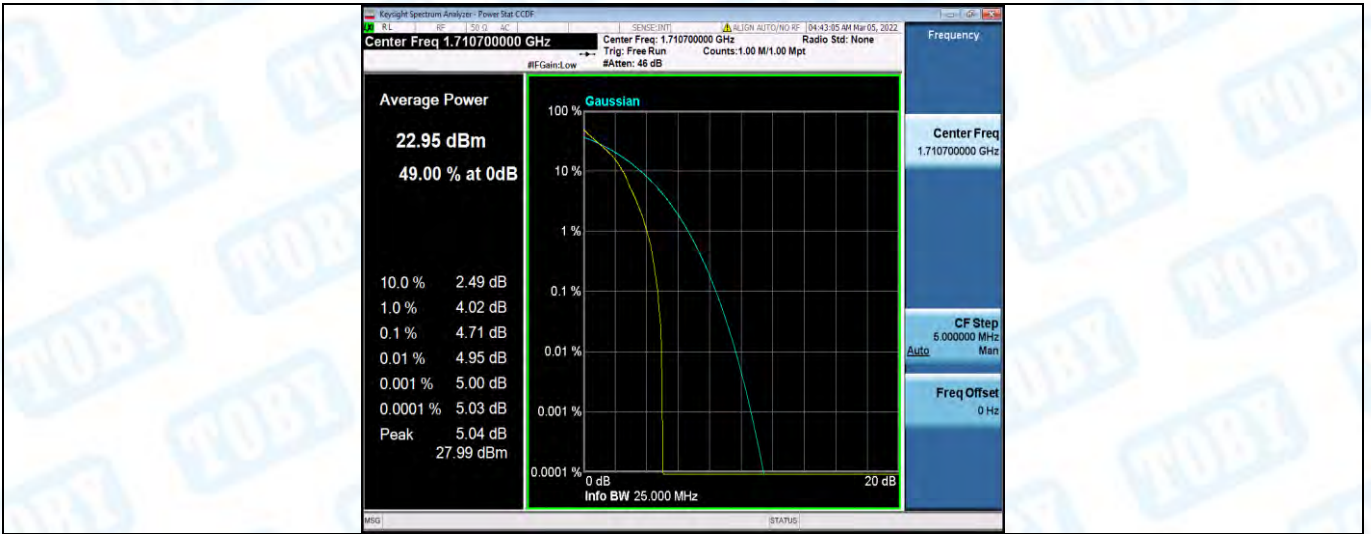

Band17-10MHz-16QAM-23780-50RB#0

Band17-10MHz-16QAM-23790-1RB#0

Band17-10MHz-16QAM-23790-50RB#0

Band17-10MHz-16QAM-23800-1RB#0

Band17-10MHz-16QAM-23800-50RB#0

Band66-1.4MHz-QPSK-131979-1RB#0

Band66-1.4MHz-QPSK-131979-6RB#0