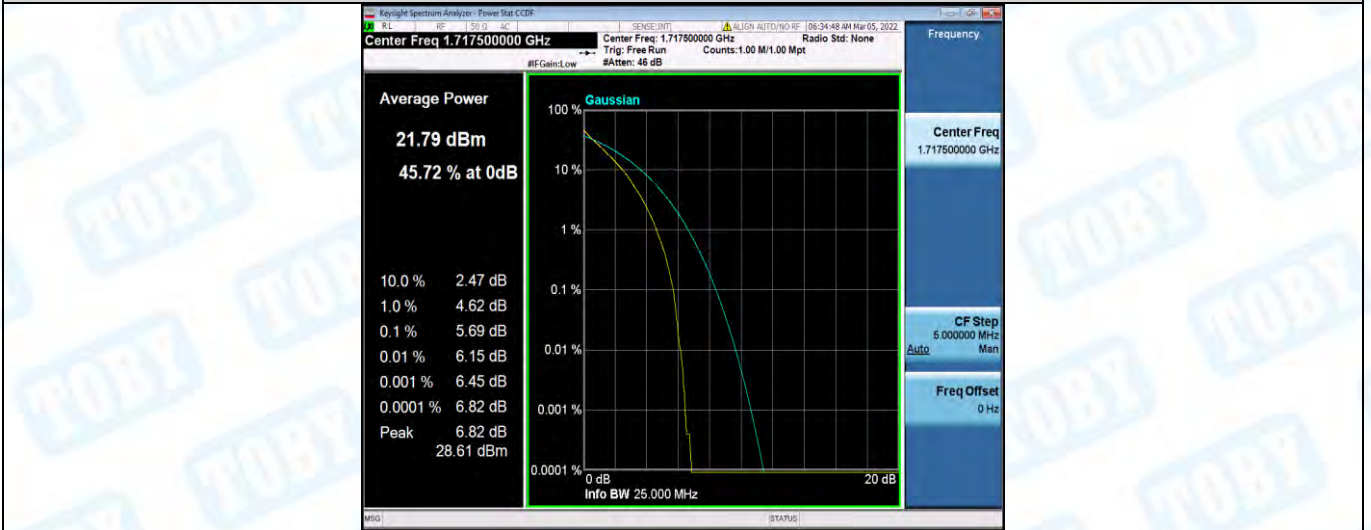

Band66-10MHz-16QAM-132322-1RB#0

Band66-10MHz-16QAM-132322-50RB#0

Band66-10MHz-16QAM-132622-1RB#0

Band66-10MHz-16QAM-132622-50RB#0

Band66-15MHz-QPSK-132047-1RB#0

Band66-15MHz-QPSK-132047-75RB#0

Band66-15MHz-QPSK-132322-1RB#0