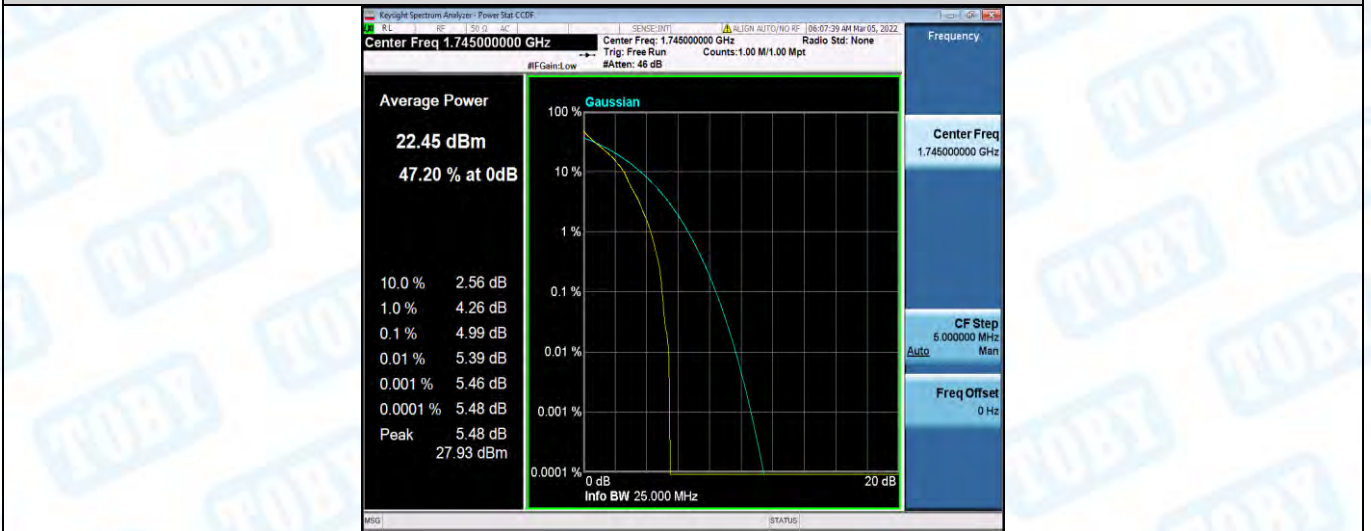

Band66-10MHz-QPSK-132322-1RB#0