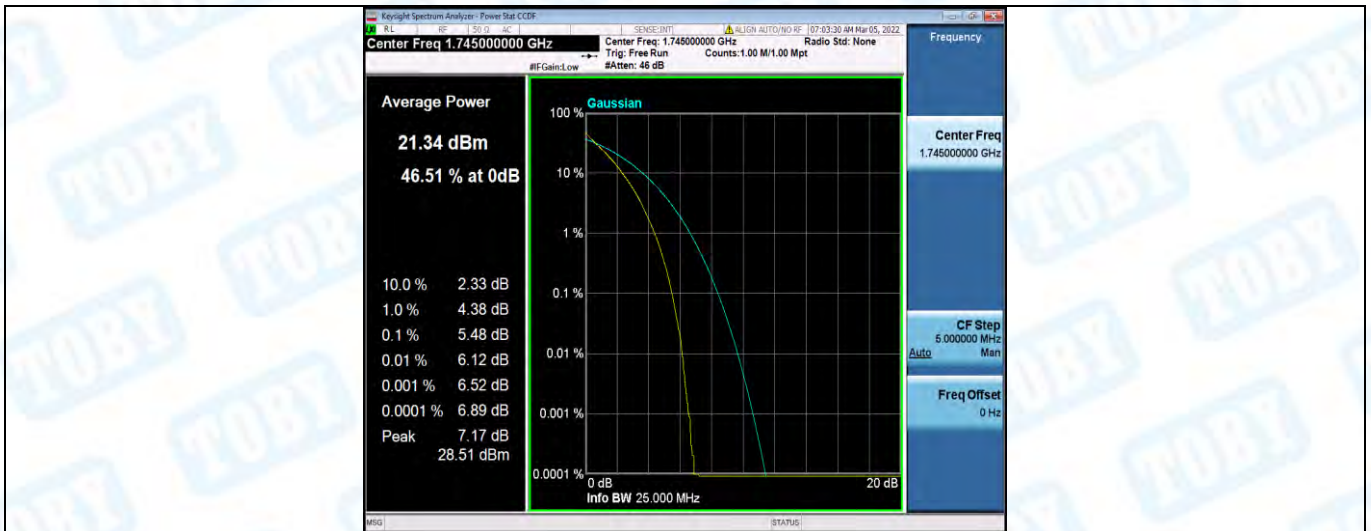

Band66-20MHz-QPSK-132322-100RB#0