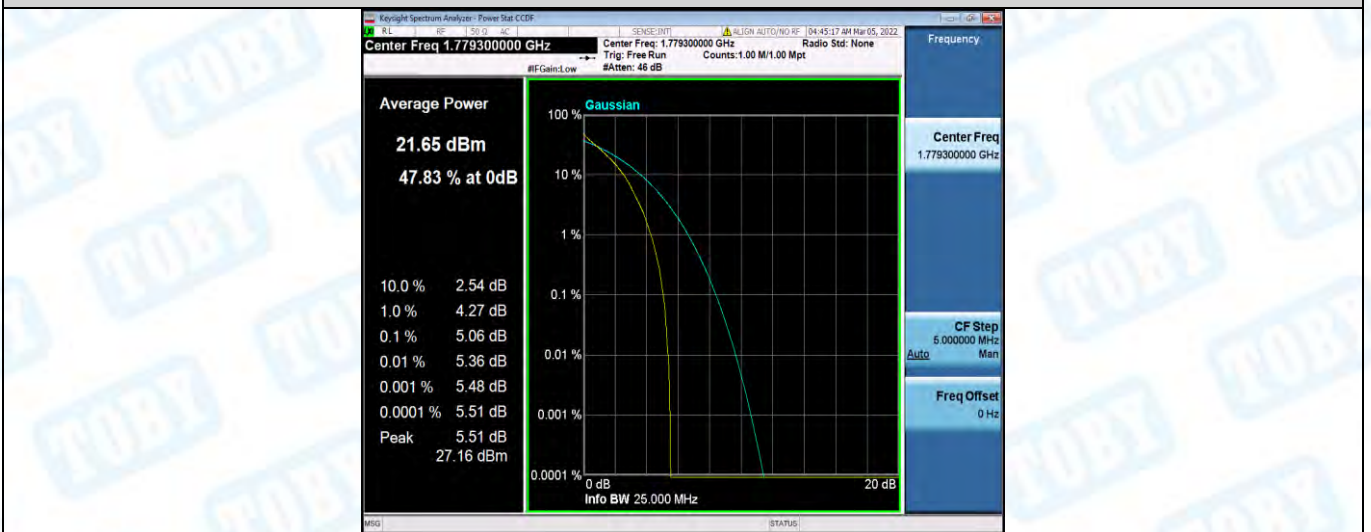

Band66-1.4MHz-QPSK-132322-1RB#0

Band66-1.4MHz-QPSK-132322-6RB#0

Band66-1.4MHz-QPSK-132665-1RB#0

Band66-1.4MHz-QPSK-132665-6RB#0

Band66-1.4MHz-16QAM-131979-1RB#0

Band66-1.4MHz-16QAM-131979-6RB#0

Band66-1.4MHz-16QAM-132322-1RB#0