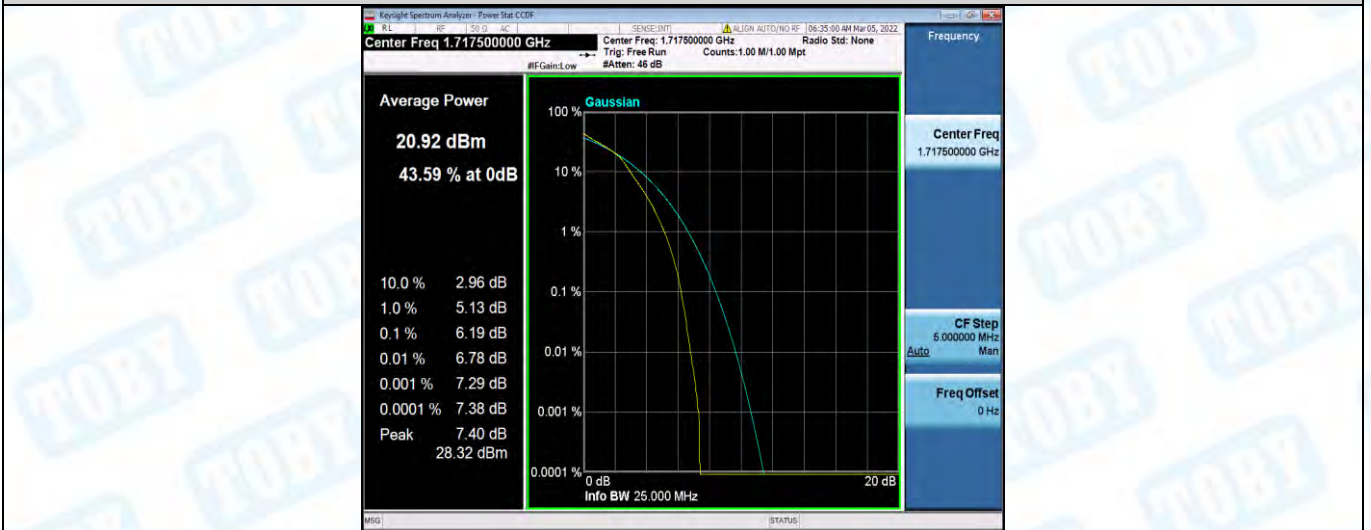

Band66-15MHz-QPSK-132322-75RB#0

Band66-15MHz-QPSK-132597-1RB#0

Band66-15MHz-QPSK-132597-75RB#0

Band66-15MHz-16QAM-132047-1RB#0

Band66-15MHz-16QAM-132047-75RB#0

Band66-15MHz-16QAM-132322-1RB#0

Band66-15MHz-16QAM-132322-75RB#0