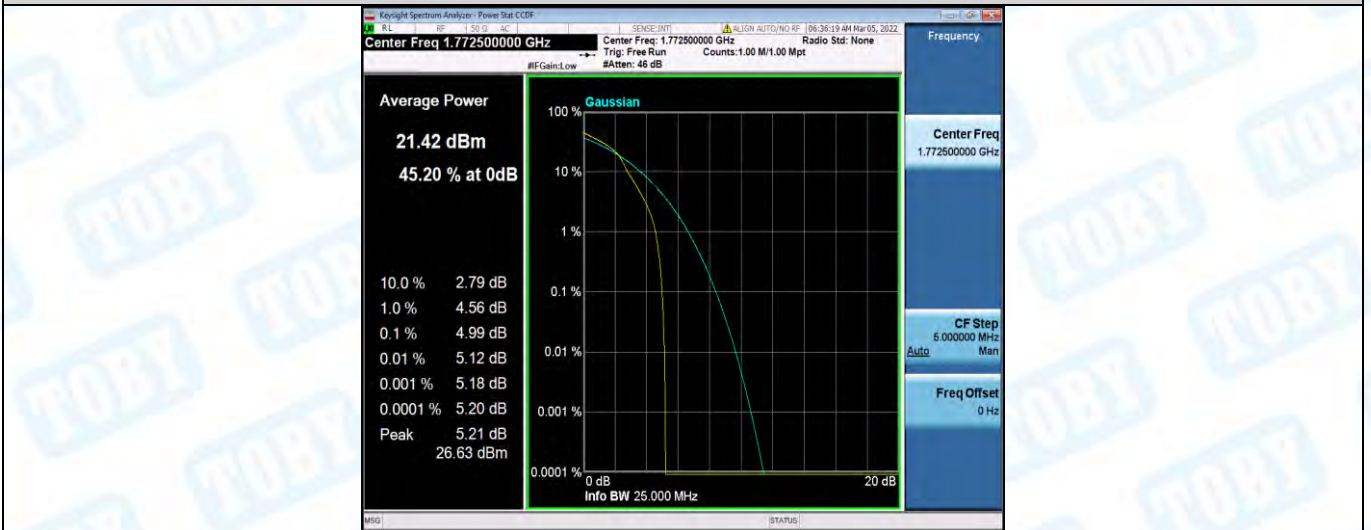

Band66-15MHz-16QAM-132597-1RB#0