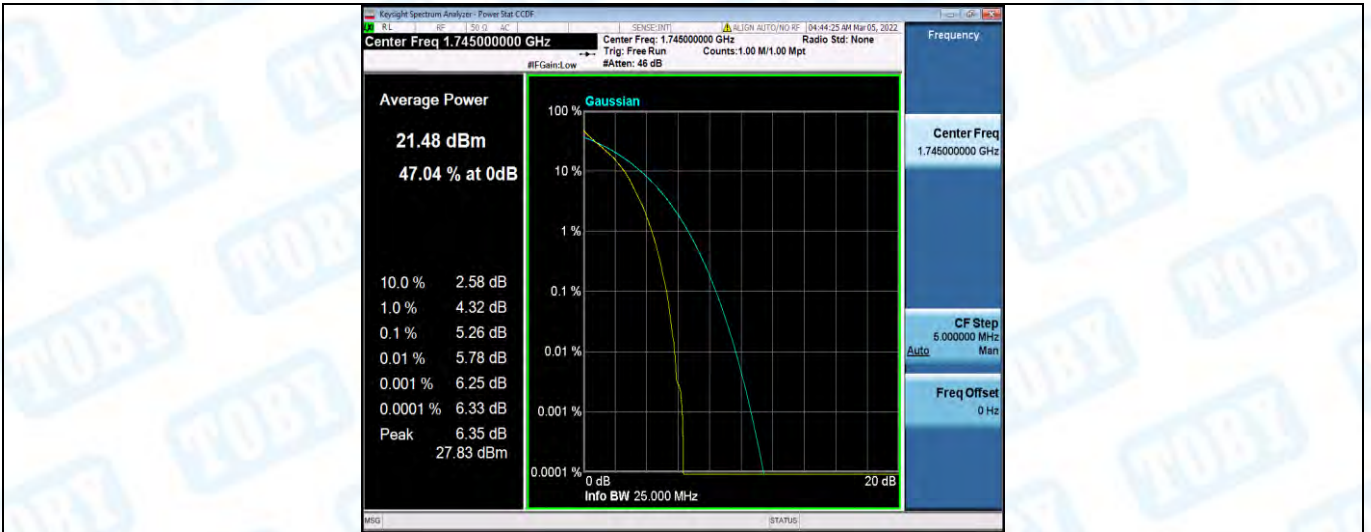

Band66-1.4MHz-QPSK-132322-6RB#0