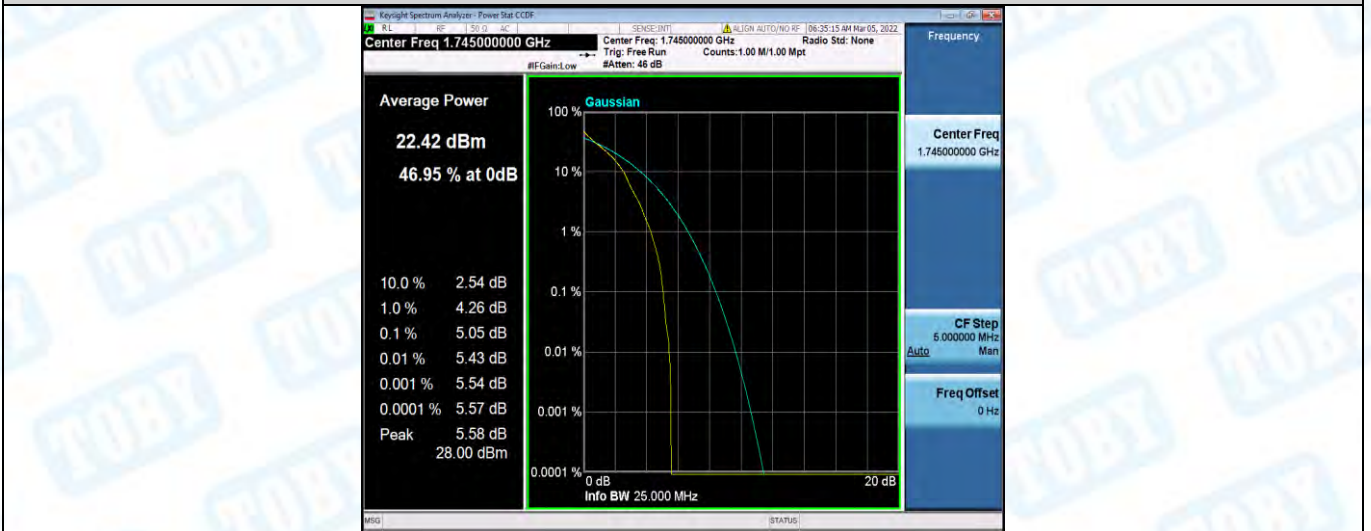

Band66-10MHz-16QAM-132322-1RB#0

Band66-10MHz-16QAM-132322-50RB#0

Band66-10MHz-16QAM-132622-1RB#0

Band66-10MHz-16QAM-132622-50RB#0

Band66-15MHz-QPSK-132047-1RB#0

Band66-15MHz-QPSK-132047-75RB#0

Band66-15MHz-QPSK-132322-1RB#0