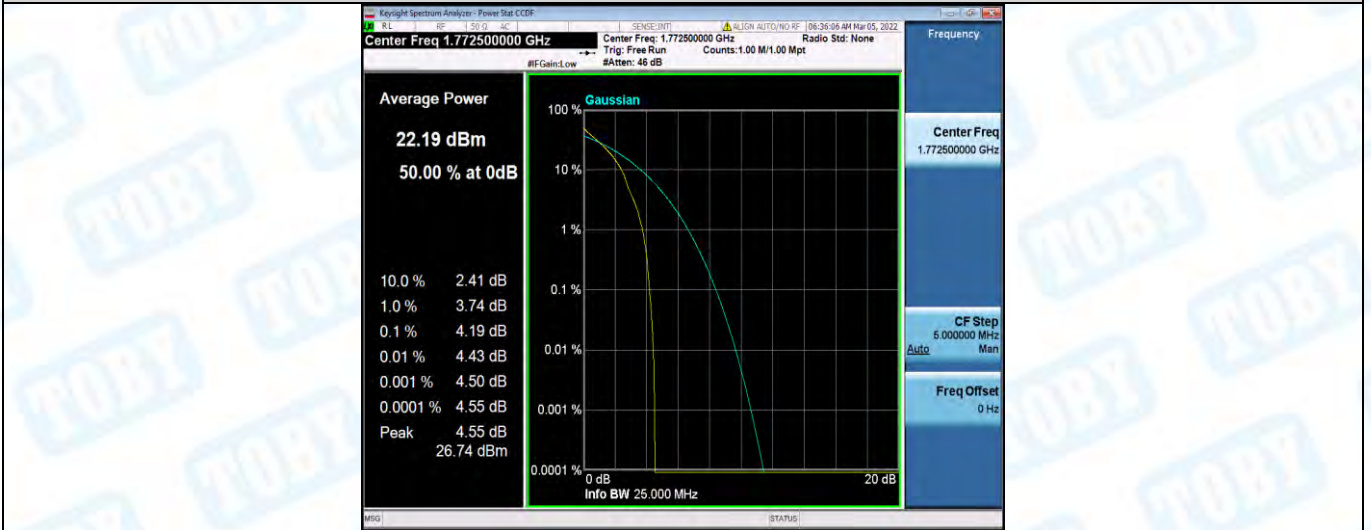

Band66-15MHz-QPSK-132597-1RB#0