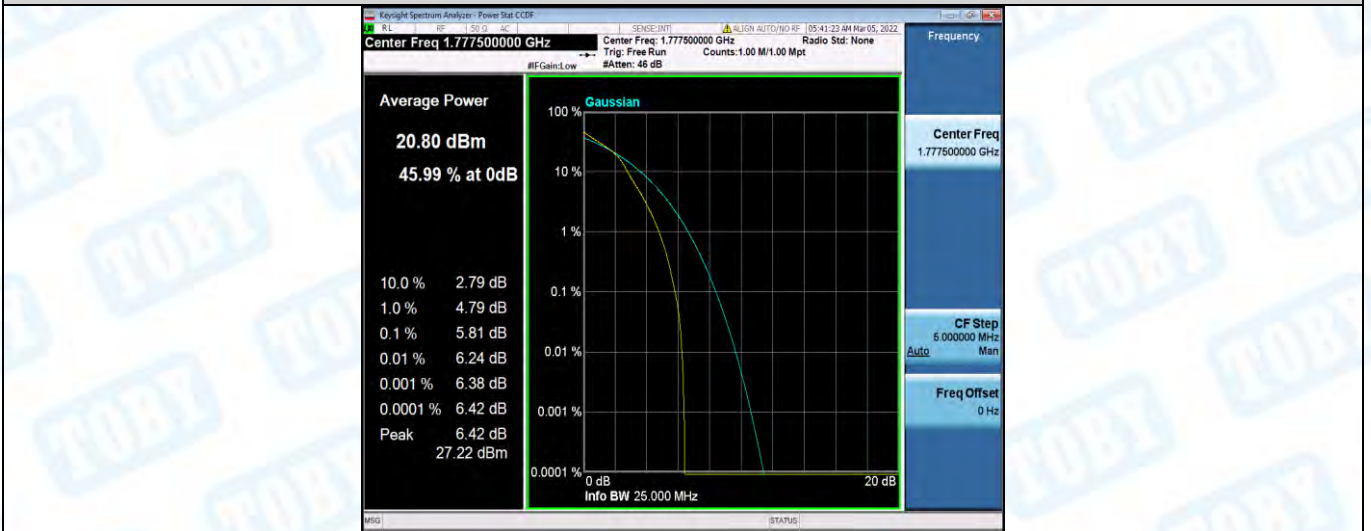

Band66-5MHz-16QAM-131997-1RB#0

Band66-5MHz-16QAM-131997-25RB#0

Band66-5MHz-16QAM-132322-1RB#0

Band66-5MHz-16QAM-132322-25RB#0

Band66-5MHz-16QAM-132647-1RB#0

Band66-5MHz-16QAM-132647-25RB#0

Band66-10MHz-QPSK-132022-1RB#0