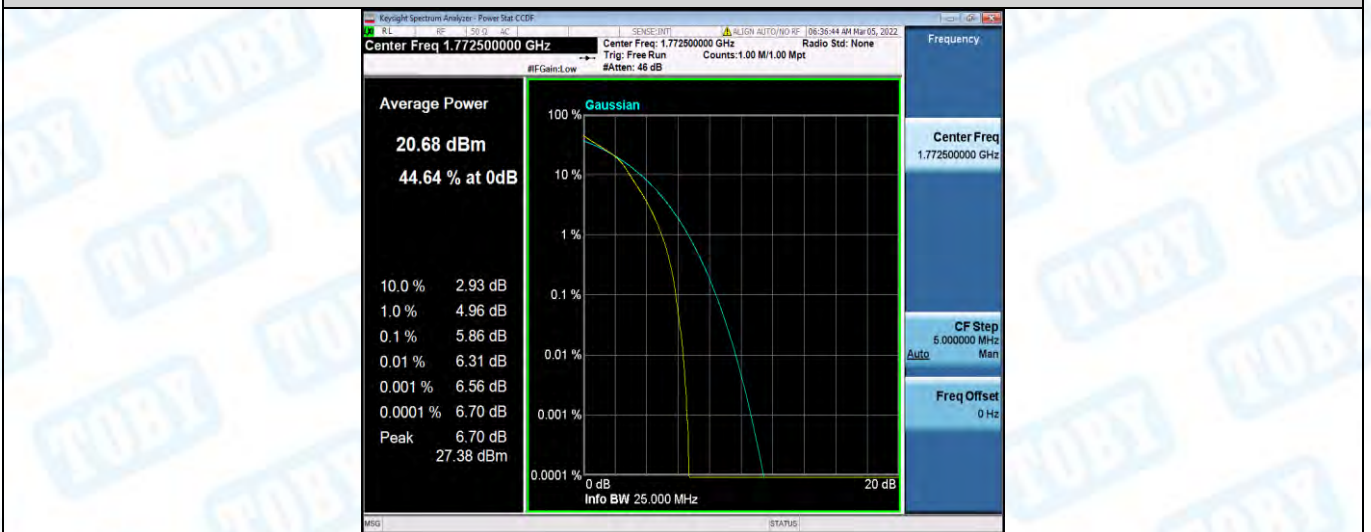

Band66-15MHz-16QAM-132597-75RB#0