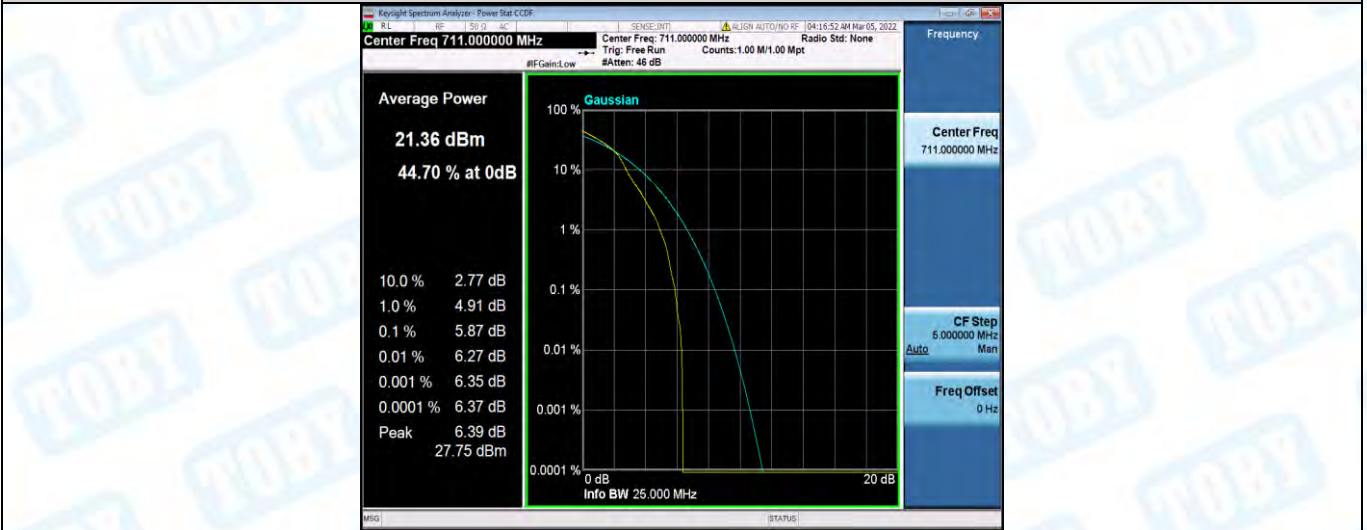

Band17-10MHz-16QAM-23780-50RB#0

Band17-10MHz-16QAM-23790-1RB#0

Band17-10MHz-16QAM-23790-50RB#0

Band17-10MHz-16QAM-23800-1RB#0

Band17-10MHz-16QAM-23800-50RB#0

Band66-1.4MHz-QPSK-131979-1RB#0

Band66-1.4MHz-QPSK-131979-6RB#0