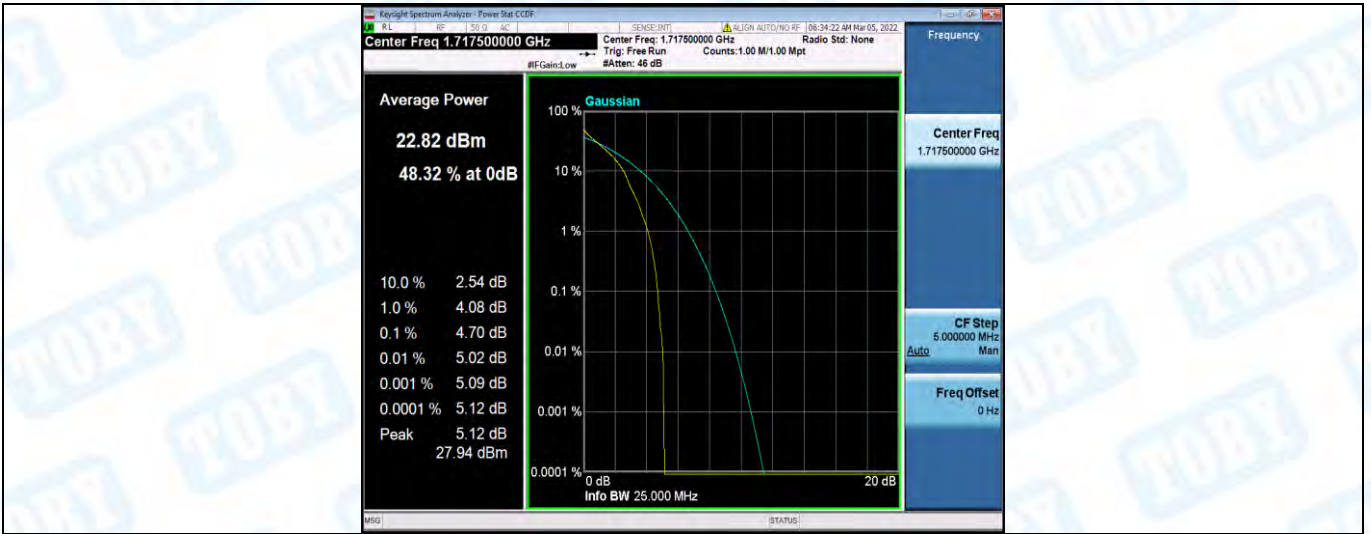

Band66-10MHz-16QAM-132322-1RB#0

Band66-10MHz-16QAM-132322-50RB#0

Band66-10MHz-16QAM-132622-1RB#0

Band66-10MHz-16QAM-132622-50RB#0

Band66-15MHz-QPSK-132047-1RB#0

Band66-15MHz-QPSK-132047-75RB#0

Band66-15MHz-QPSK-132322-1RB#0