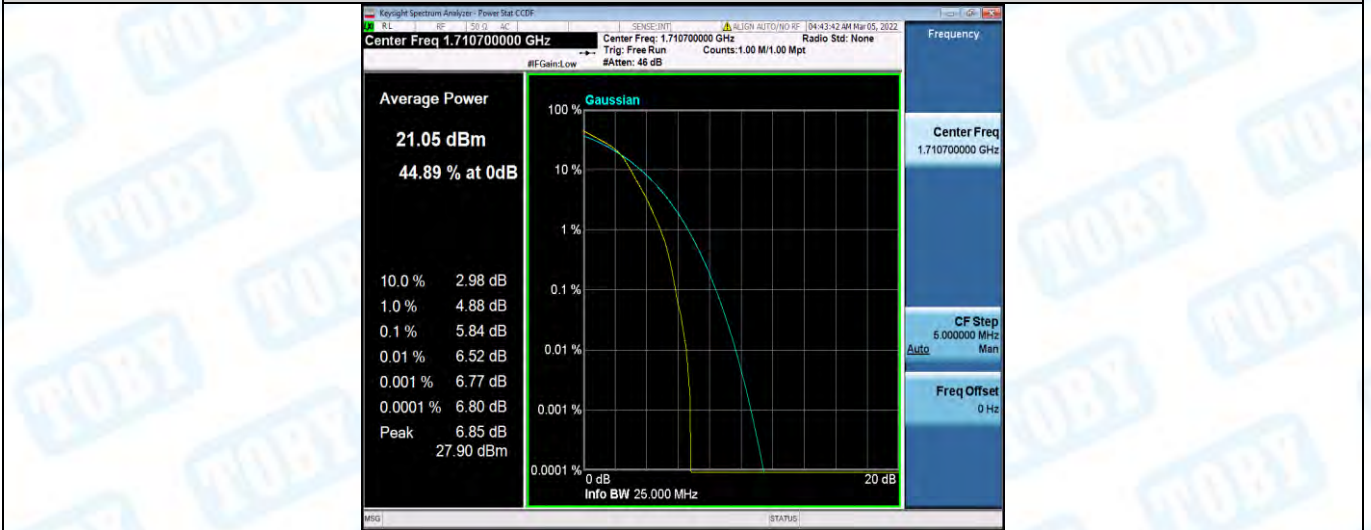

Band66-1.4MHz-QPSK-132322-1RB#0

Band66-1.4MHz-QPSK-132322-6RB#0

Band66-1.4MHz-QPSK-132665-1RB#0

Band66-1.4MHz-QPSK-132665-6RB#0

Band66-1.4MHz-16QAM-131979-1RB#0

Band66-1.4MHz-16QAM-131979-6RB#0

Band66-1.4MHz-16QAM-132322-1RB#0