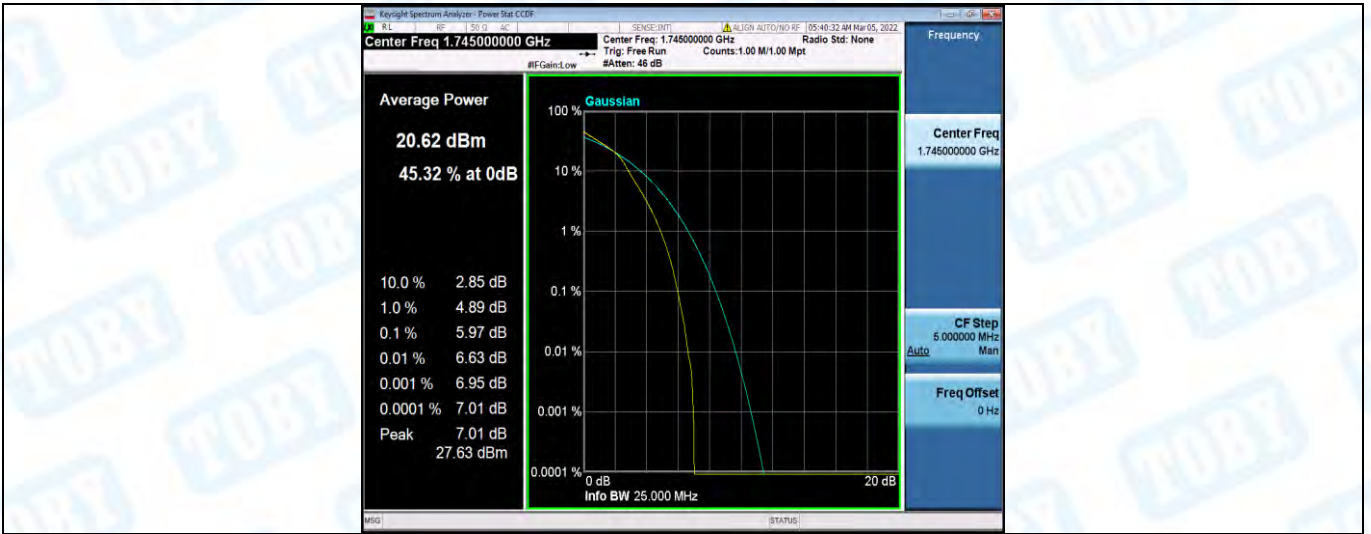

Band66-5MHz-16QAM-131997-1RB#0

Band66-5MHz-16QAM-131997-25RB#0

Band66-5MHz-16QAM-132322-1RB#0

Band66-5MHz-16QAM-132322-25RB#0

Band66-5MHz-16QAM-132647-1RB#0

Band66-5MHz-16QAM-132647-25RB#0

Band66-10MHz-QPSK-132022-1RB#0