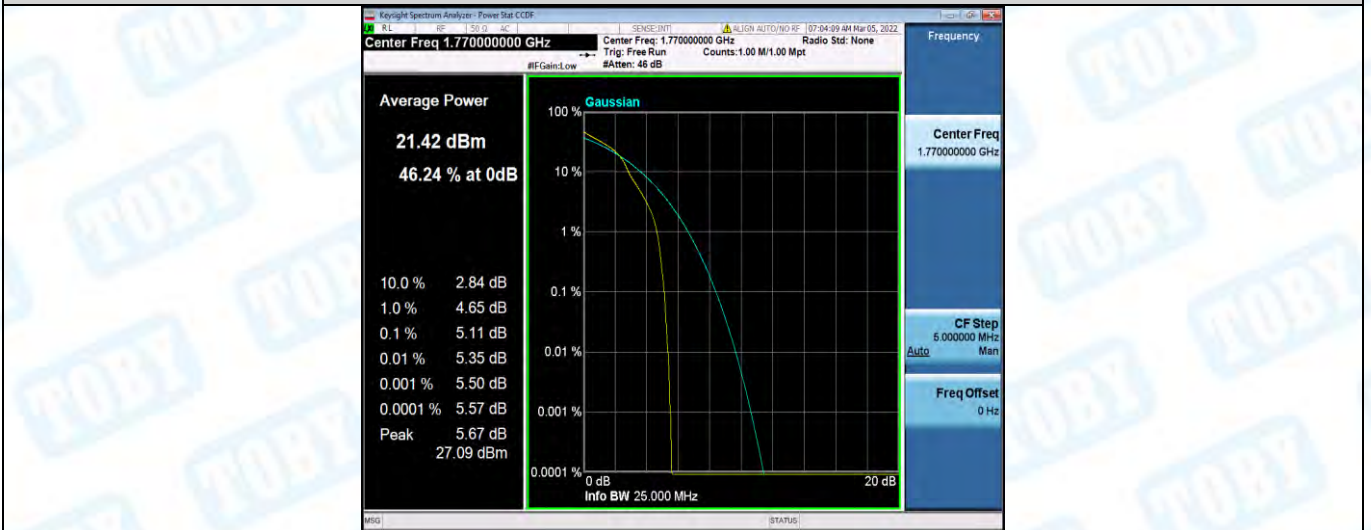

Band66-20MHz-16QAM-132572-1RB#0