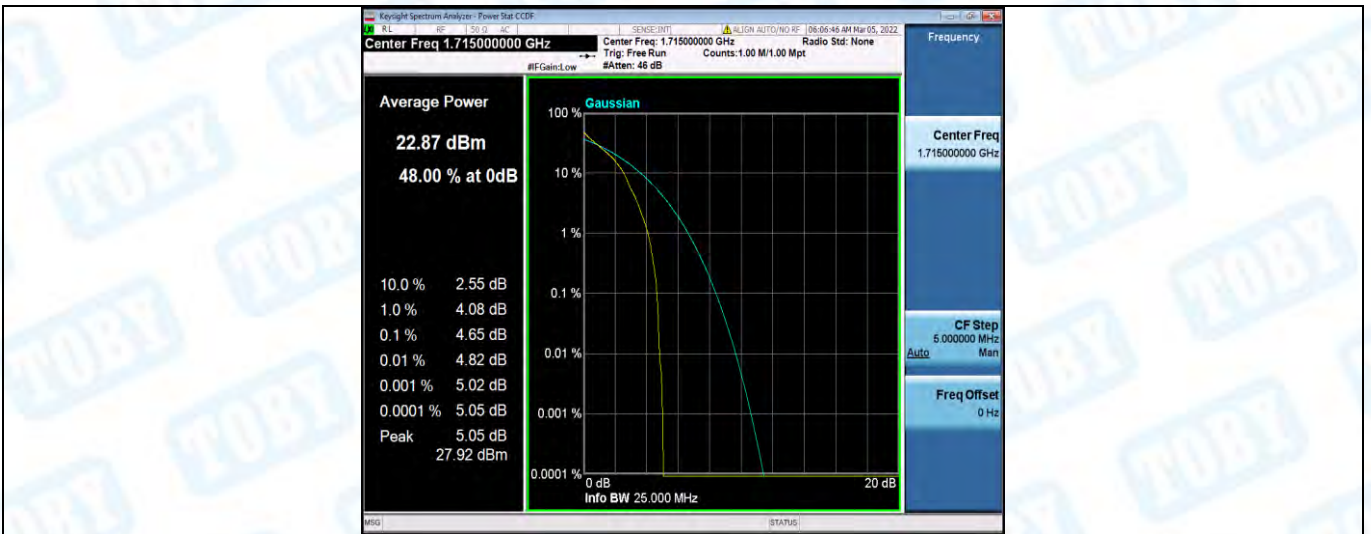

Band66-5MHz-16QAM-131997-1RB#0

Band66-5MHz-16QAM-131997-25RB#0

Band66-5MHz-16QAM-132322-1RB#0

Band66-5MHz-16QAM-132322-25RB#0

Band66-5MHz-16QAM-132647-1RB#0

Band66-5MHz-16QAM-132647-25RB#0

Band66-10MHz-QPSK-132022-1RB#0