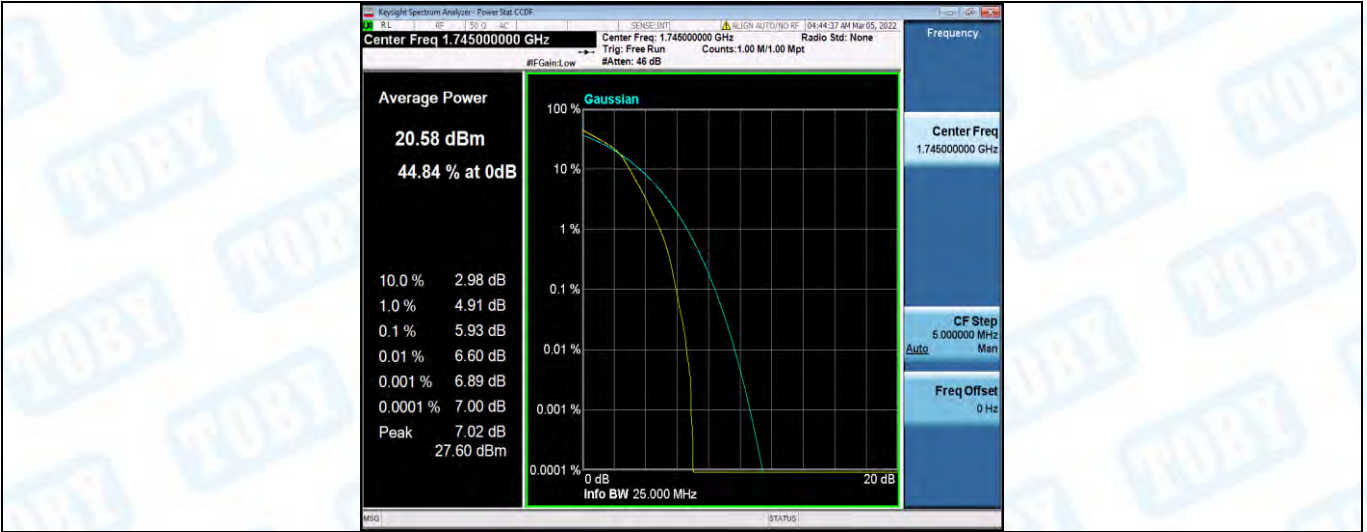

Band66-1.4MHz-16QAM-132322-6RB#0