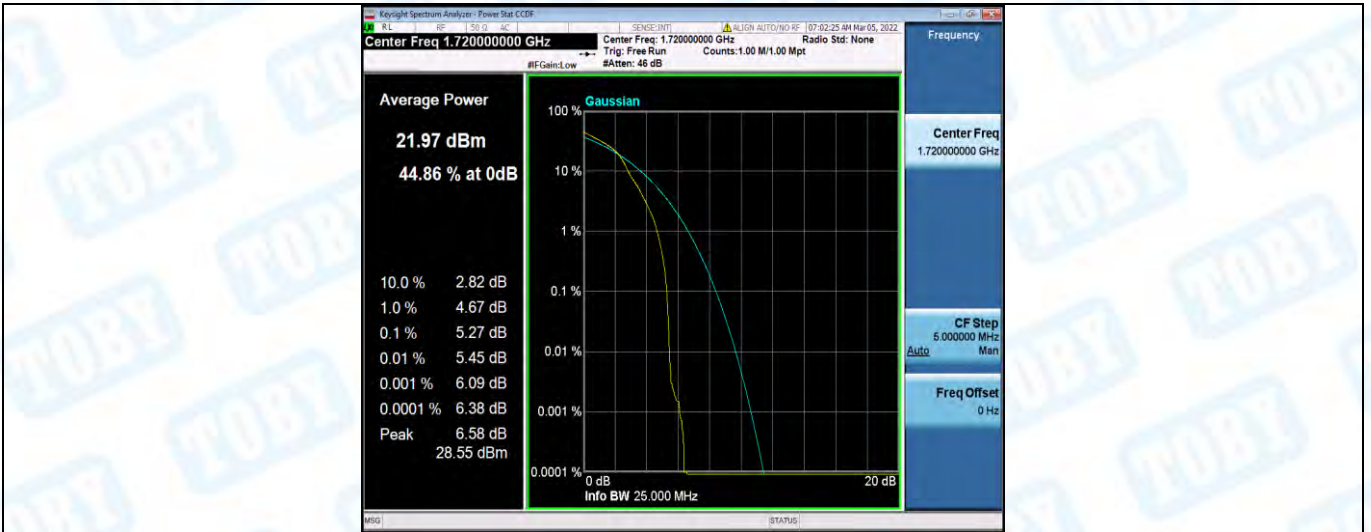

Band66-20MHz-16QAM-132072-1RB#0