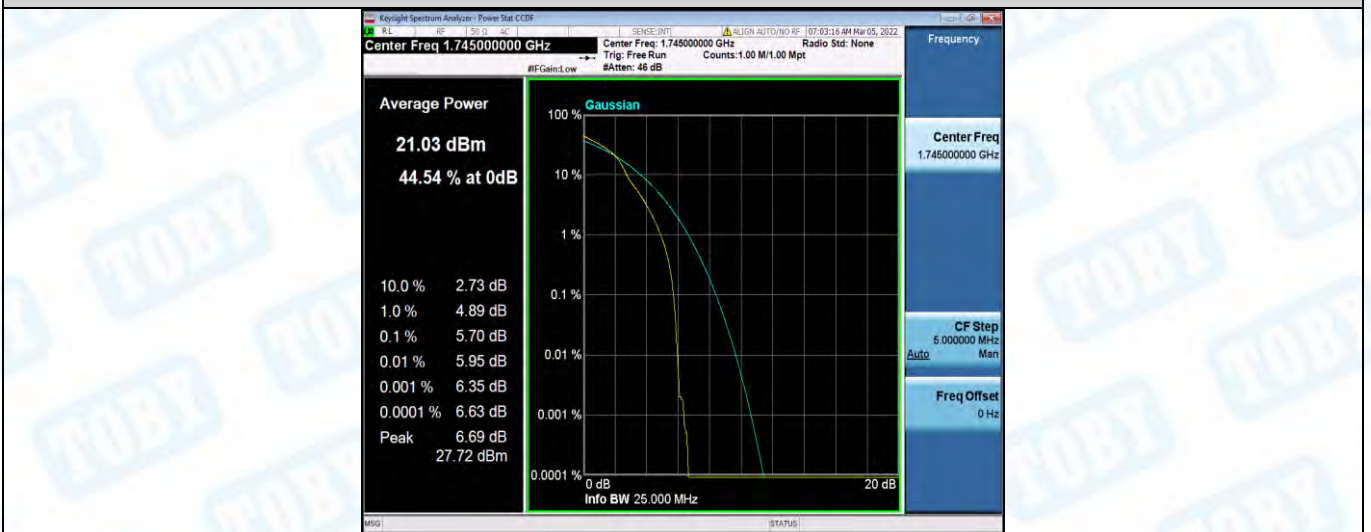

Band66-20MHz-16QAM-132322-1RB#0