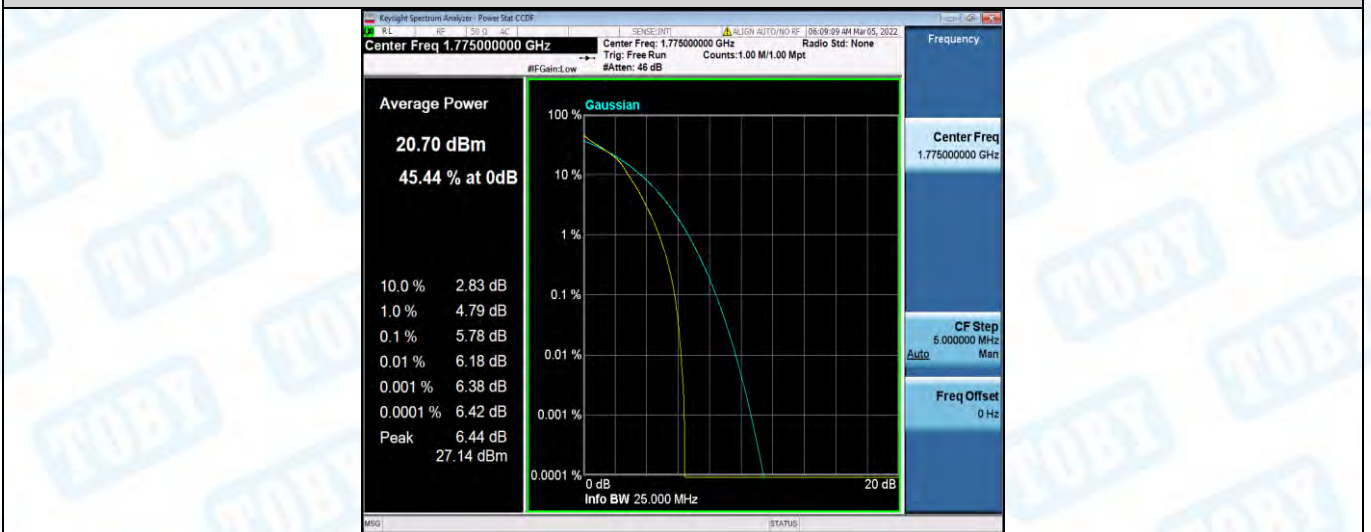

Band66-10MHz-16QAM-132322-1RB#0

Band66-10MHz-16QAM-132322-50RB#0

Band66-10MHz-16QAM-132622-1RB#0

Band66-10MHz-16QAM-132622-50RB#0

Band66-15MHz-QPSK-132047-1RB#0

Band66-15MHz-QPSK-132047-75RB#0

Band66-15MHz-QPSK-132322-1RB#0