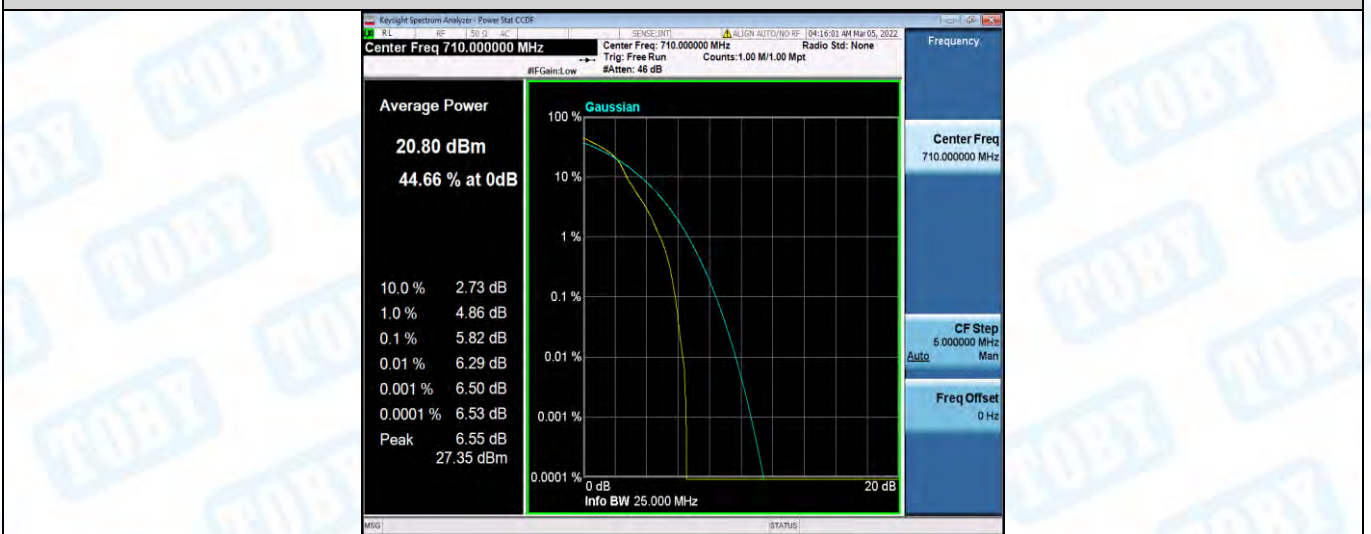

Band17-10MHz-16QAM-23780-50RB#0

Band17-10MHz-16QAM-23790-1RB#0

Band17-10MHz-16QAM-23790-50RB#0

Band17-10MHz-16QAM-23800-1RB#0

Band17-10MHz-16QAM-23800-50RB#0

Band66-1.4MHz-QPSK-131979-1RB#0

Band66-1.4MHz-QPSK-131979-6RB#0