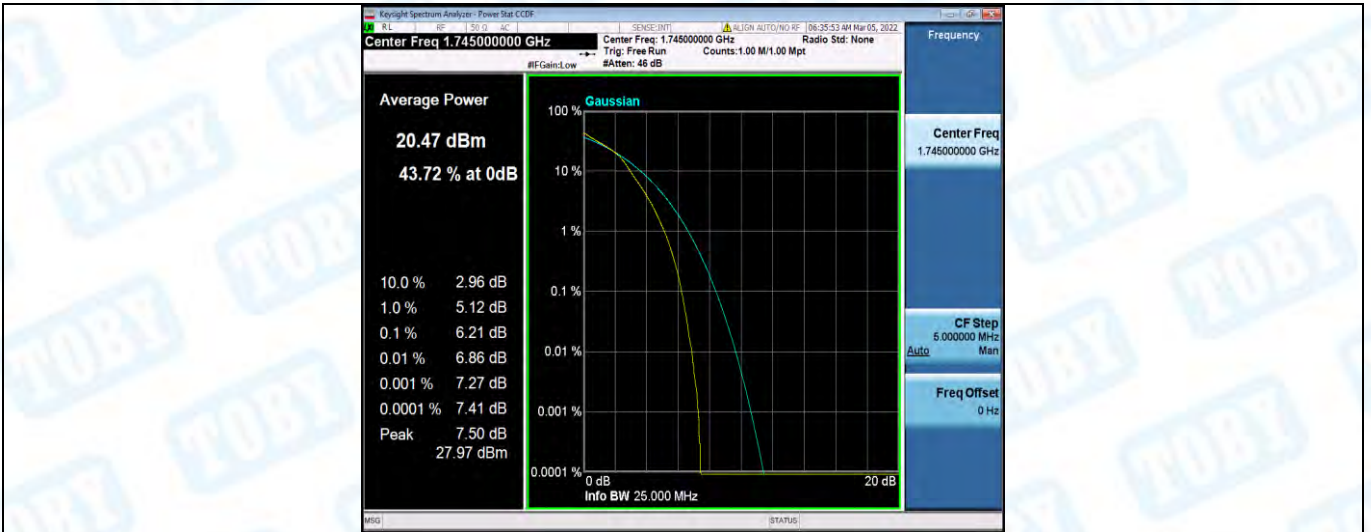

Band66-15MHz-16QAM-132322-75RB#0