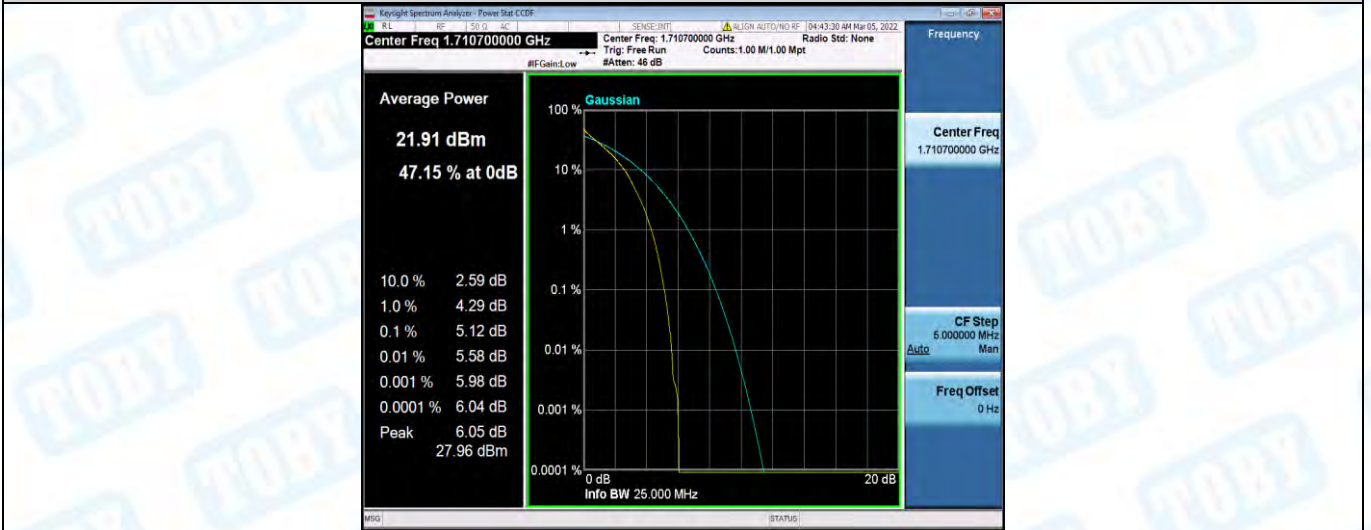

Band17-10MHz-16QAM-23780-50RB#0

Band17-10MHz-16QAM-23790-1RB#0

Band17-10MHz-16QAM-23790-50RB#0

Band17-10MHz-16QAM-23800-1RB#0

Band17-10MHz-16QAM-23800-50RB#0

Band66-1.4MHz-QPSK-131979-1RB#0

Band66-1.4MHz-QPSK-131979-6RB#0