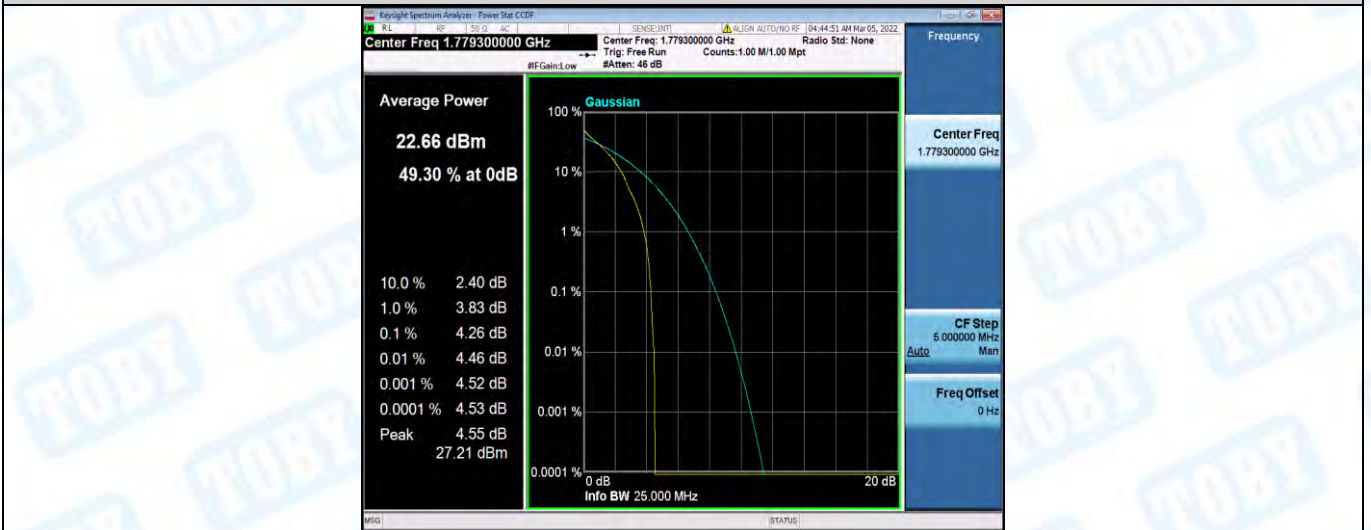

Band66-1.4MHz-QPSK-132665-1RB#0