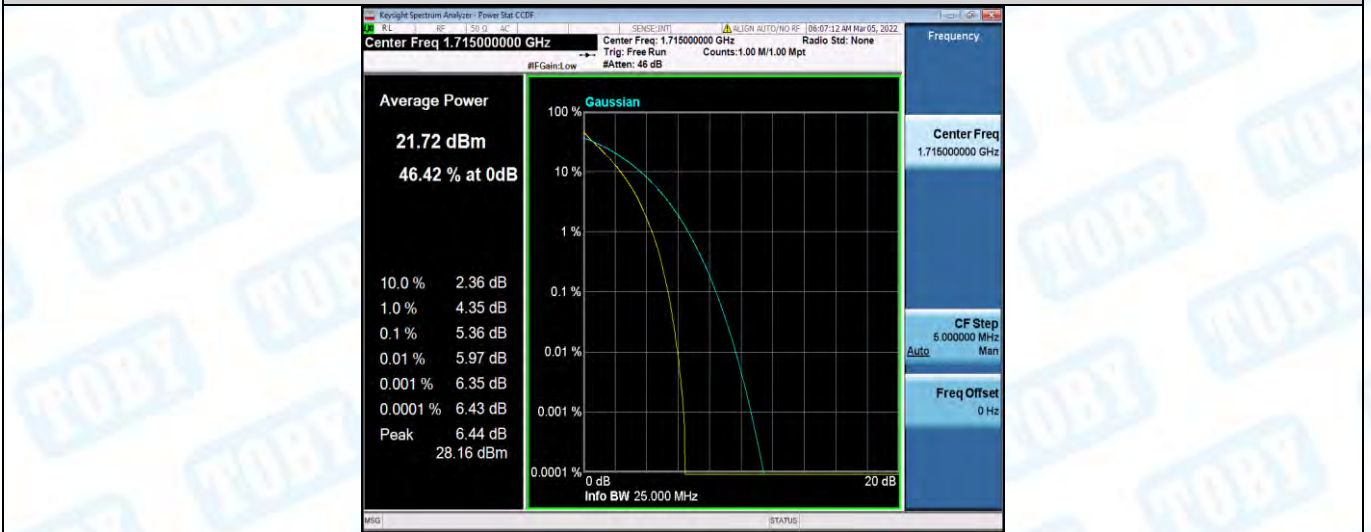

Band66-10MHz-QPSK-132022-50RB#0