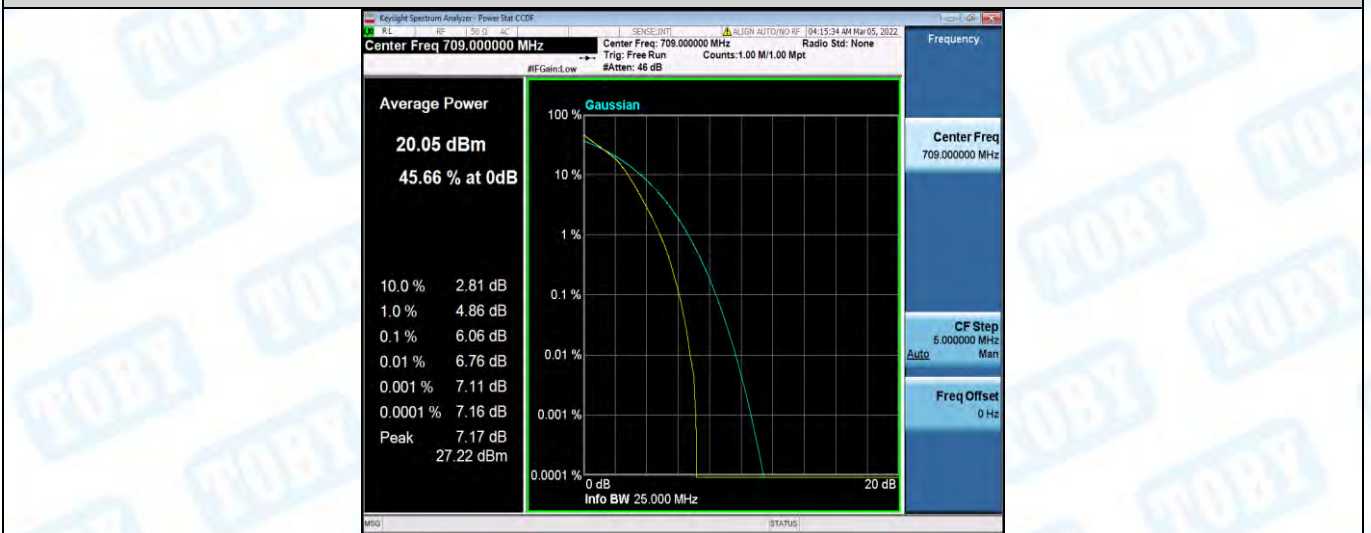

Band17-10MHz-16QAM-23780-50RB#0

Band17-10MHz-16QAM-23790-1RB#0

Band17-10MHz-16QAM-23790-50RB#0

Band17-10MHz-16QAM-23800-1RB#0

Band17-10MHz-16QAM-23800-50RB#0

Band66-1.4MHz-QPSK-131979-1RB#0

Band66-1.4MHz-QPSK-131979-6RB#0