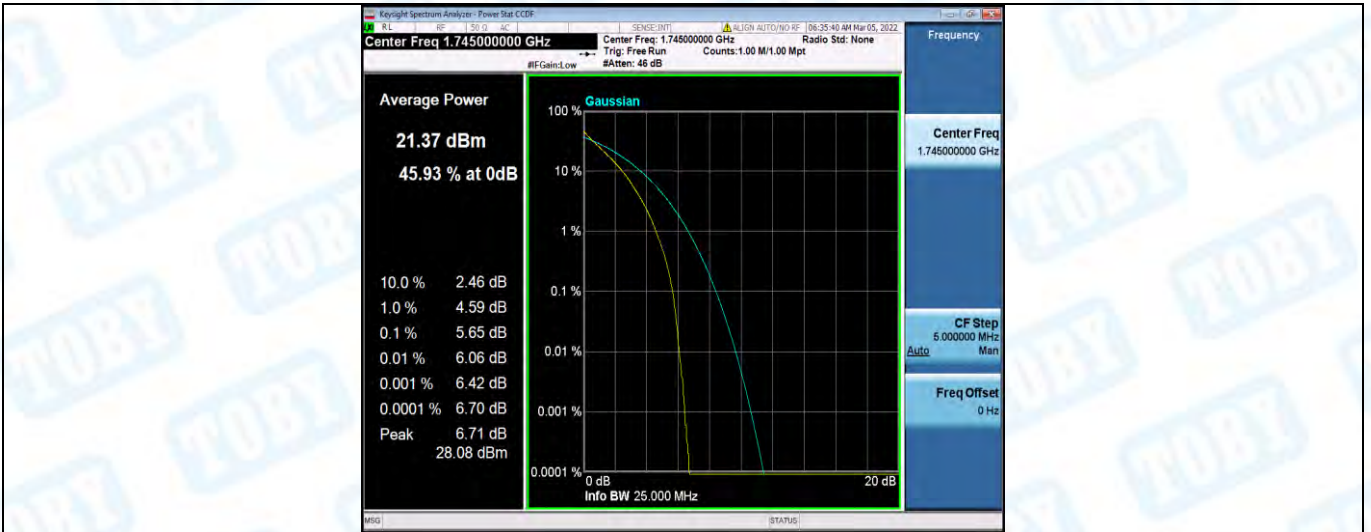

Band66-15MHz-QPSK-132322-75RB#0