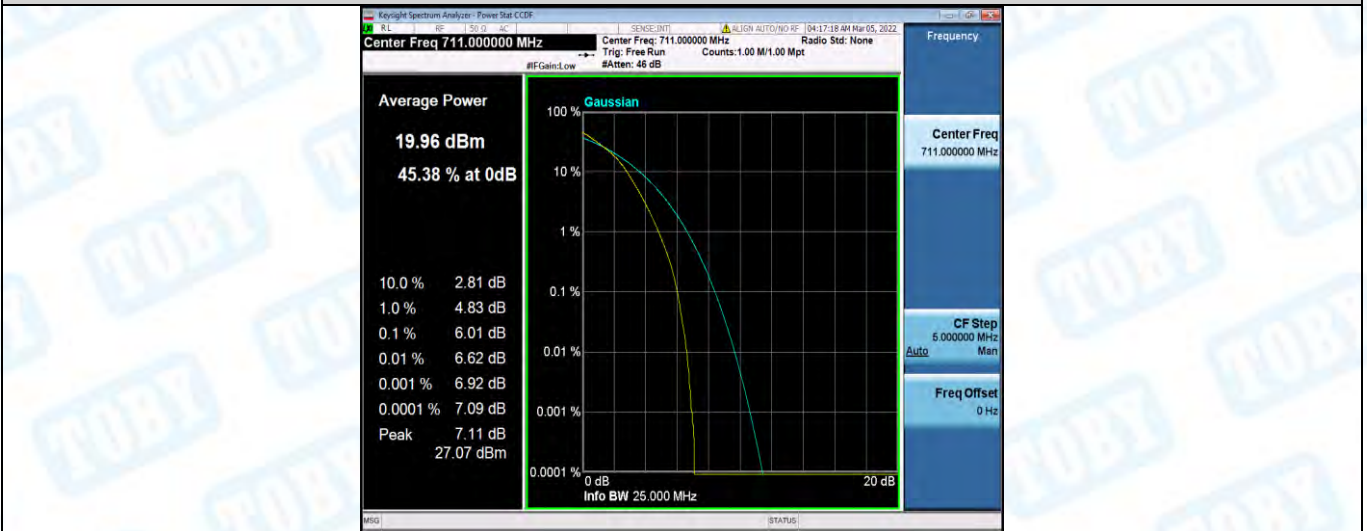

Band17-10MHz-16QAM-23780-50RB#0

Band17-10MHz-16QAM-23790-1RB#0

Band17-10MHz-16QAM-23790-50RB#0

Band17-10MHz-16QAM-23800-1RB#0

Band17-10MHz-16QAM-23800-50RB#0

Band66-1.4MHz-QPSK-131979-1RB#0

Band66-1.4MHz-QPSK-131979-6RB#0