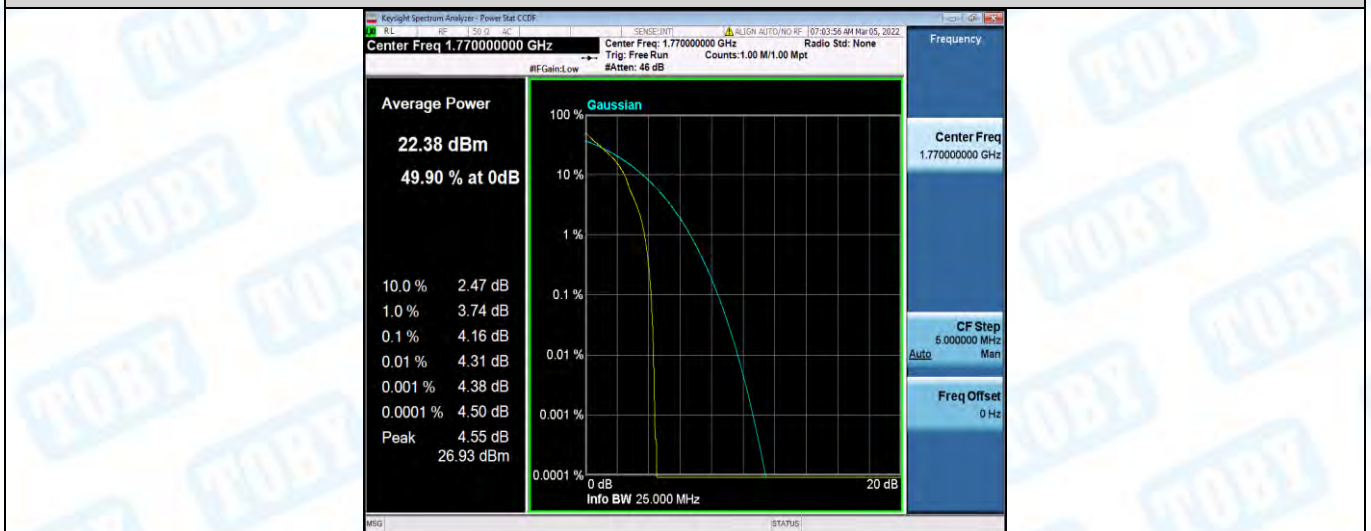

Band66-20MHz-QPSK-132572-1RB#0