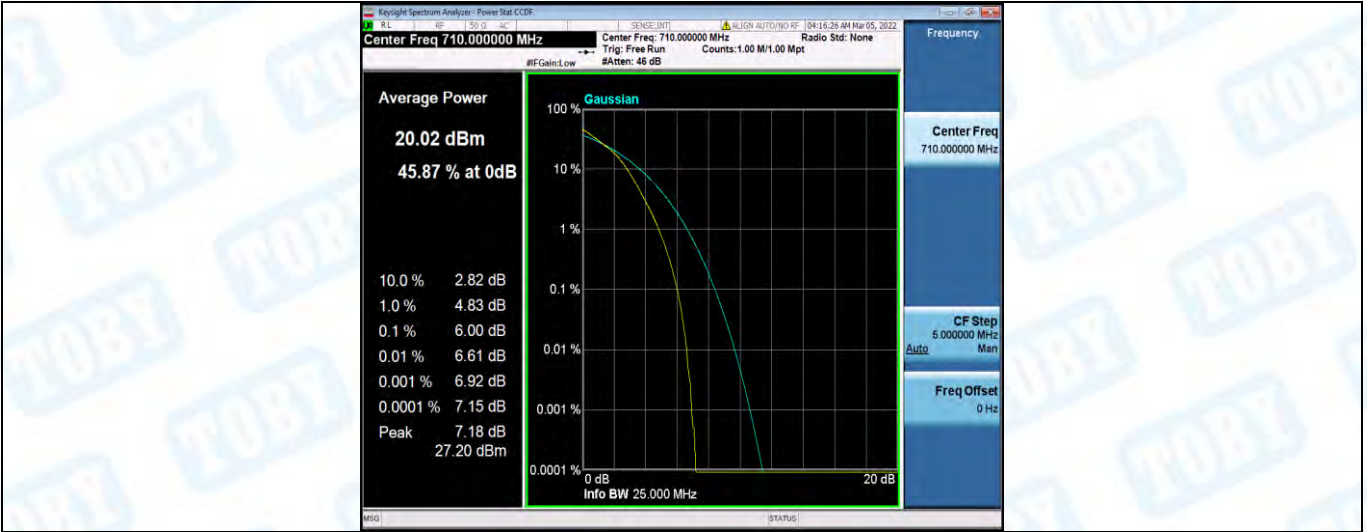

Band17-10MHz-16QAM-23780-50RB#0

Band17-10MHz-16QAM-23790-1RB#0

Band17-10MHz-16QAM-23790-50RB#0

Band17-10MHz-16QAM-23800-1RB#0

Band17-10MHz-16QAM-23800-50RB#0

Band66-1.4MHz-QPSK-131979-1RB#0

Band66-1.4MHz-QPSK-131979-6RB#0