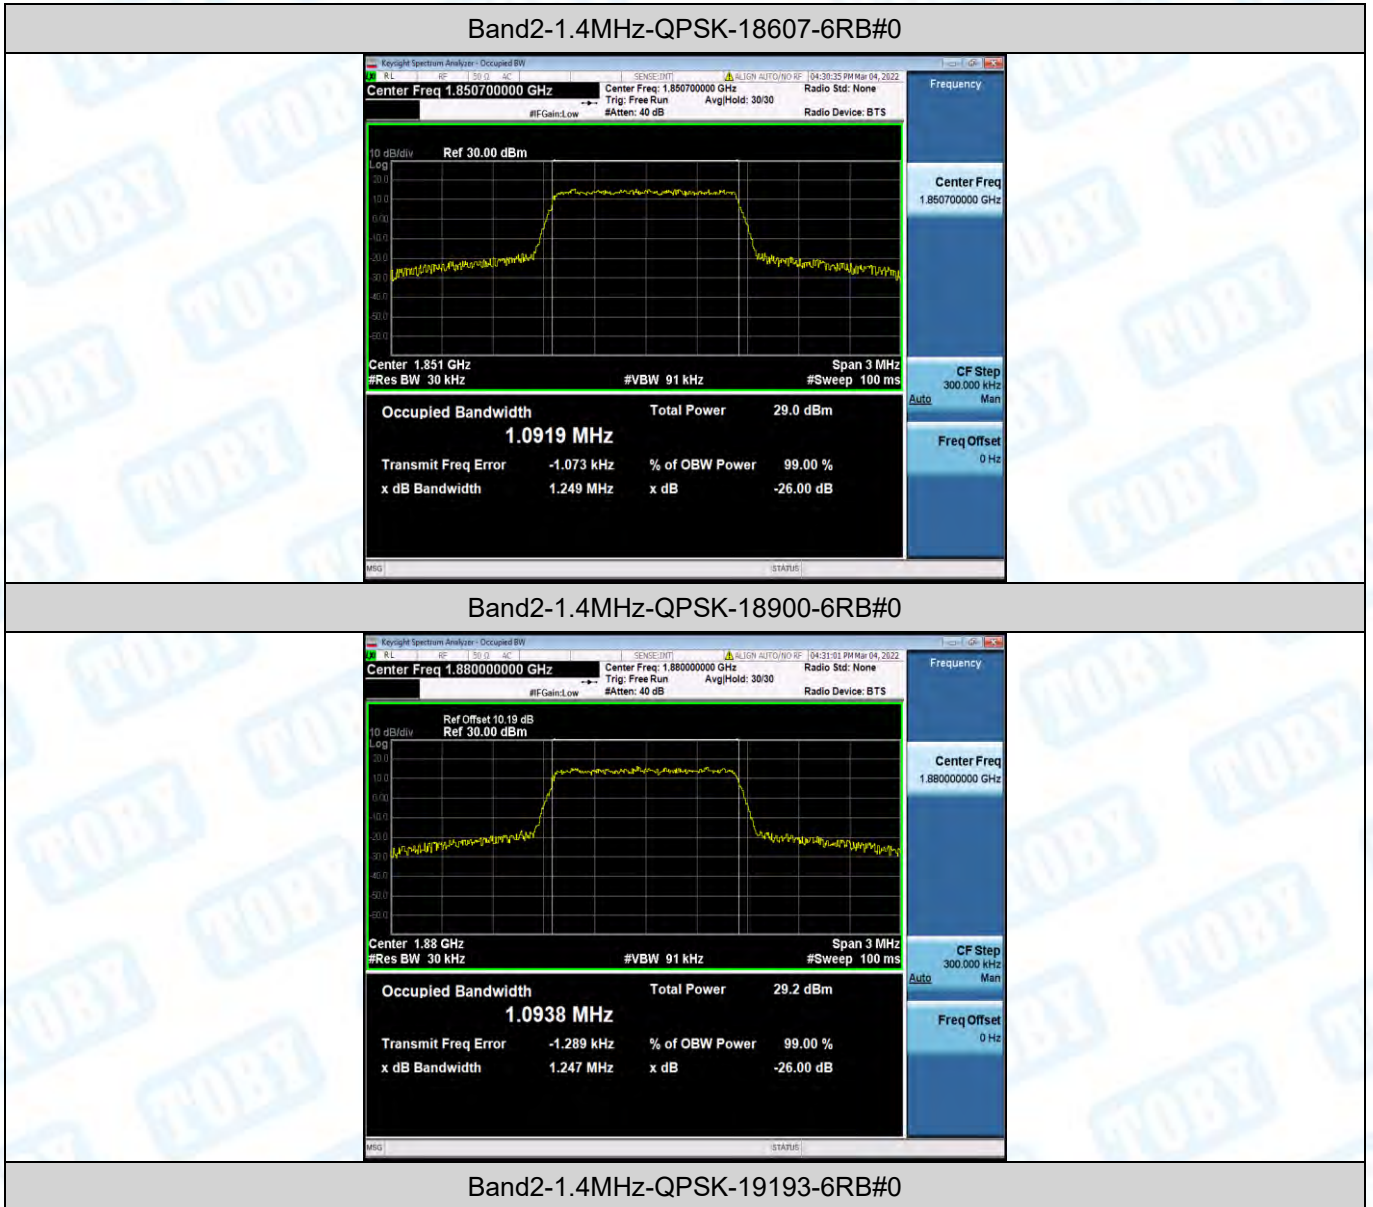

Test Graphs