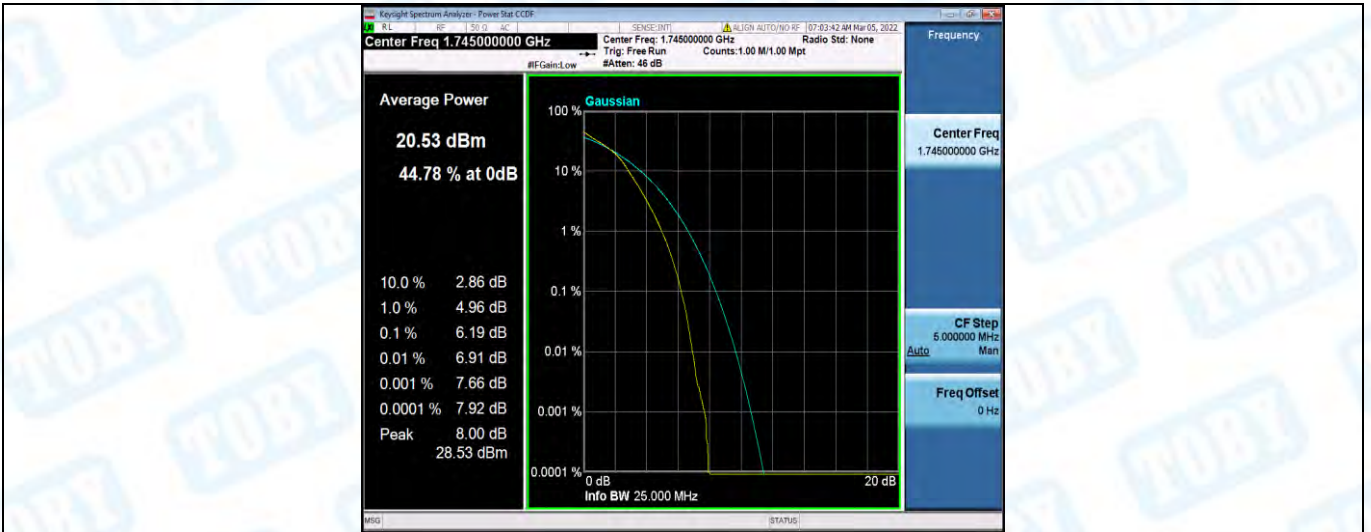

Band66-20MHz-16QAM-132322-100RB#0