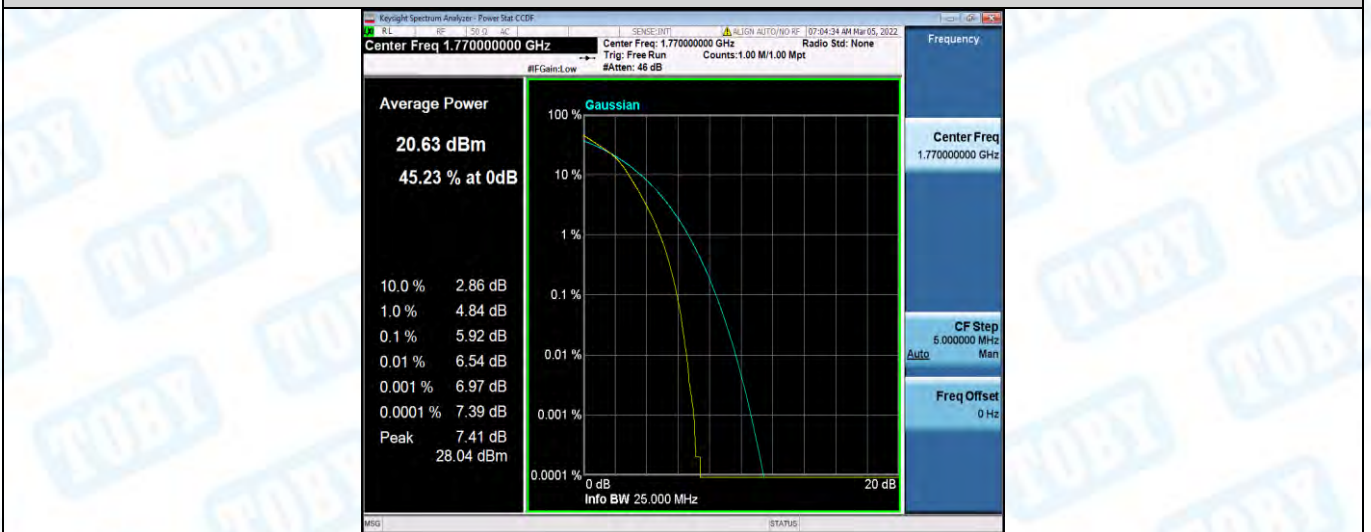

### 3: 26dB Bandwidth and Occupied Bandwidth