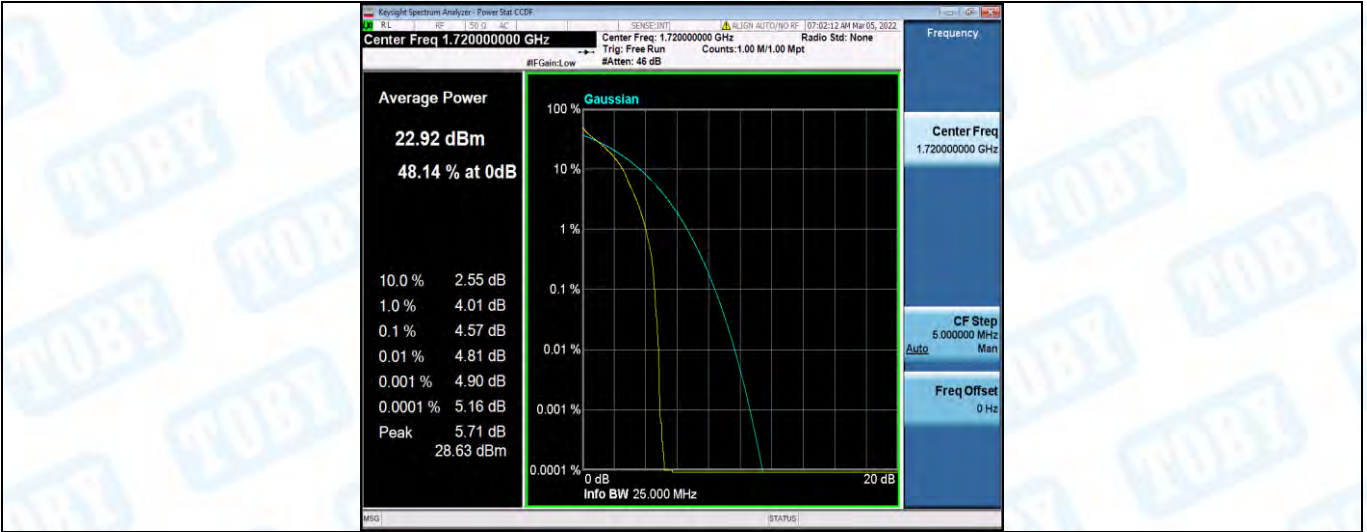

Band66-20MHz-QPSK-132072-1RB#0