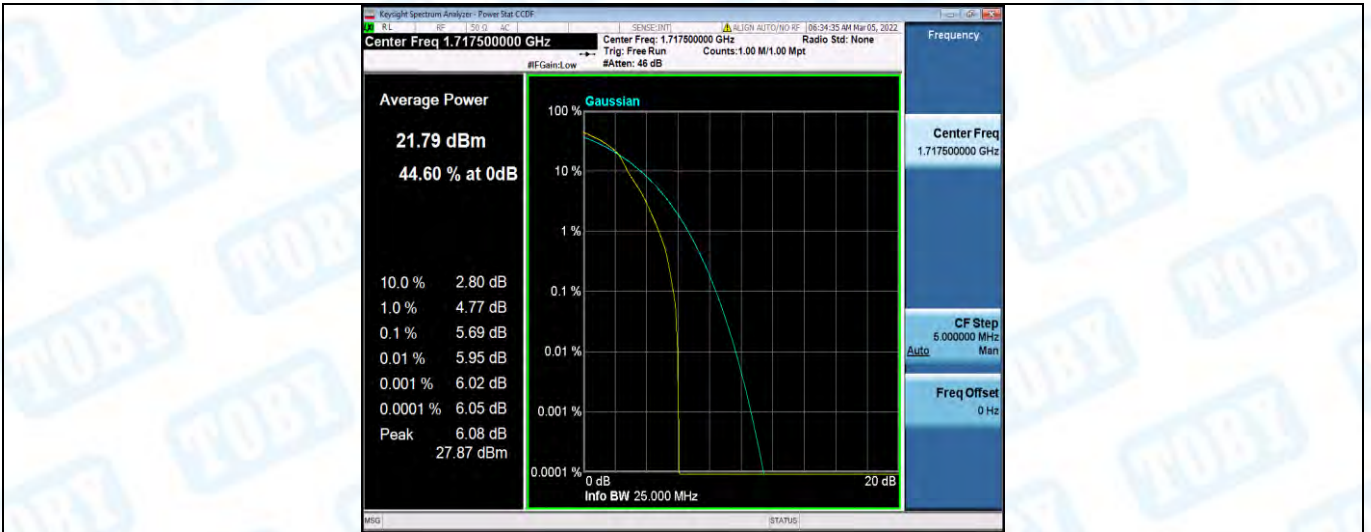

Band66-15MHz-16QAM-132047-1RB#0