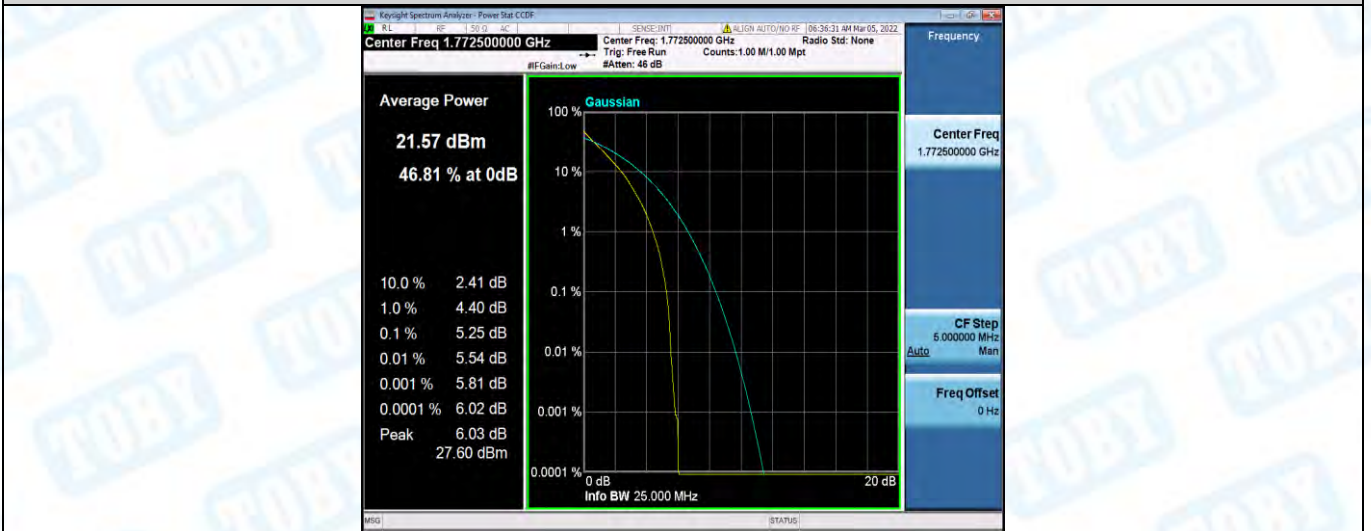

Band66-15MHz-QPSK-132597-75RB#0