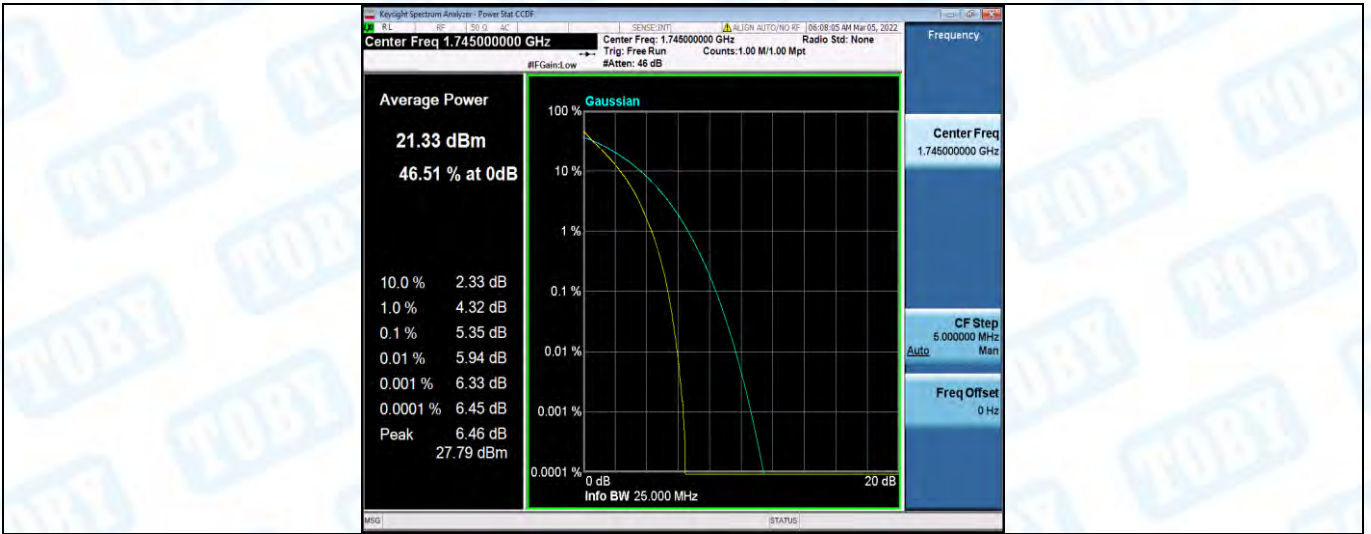

Band66-10MHz-QPSK-132322-50RB#0