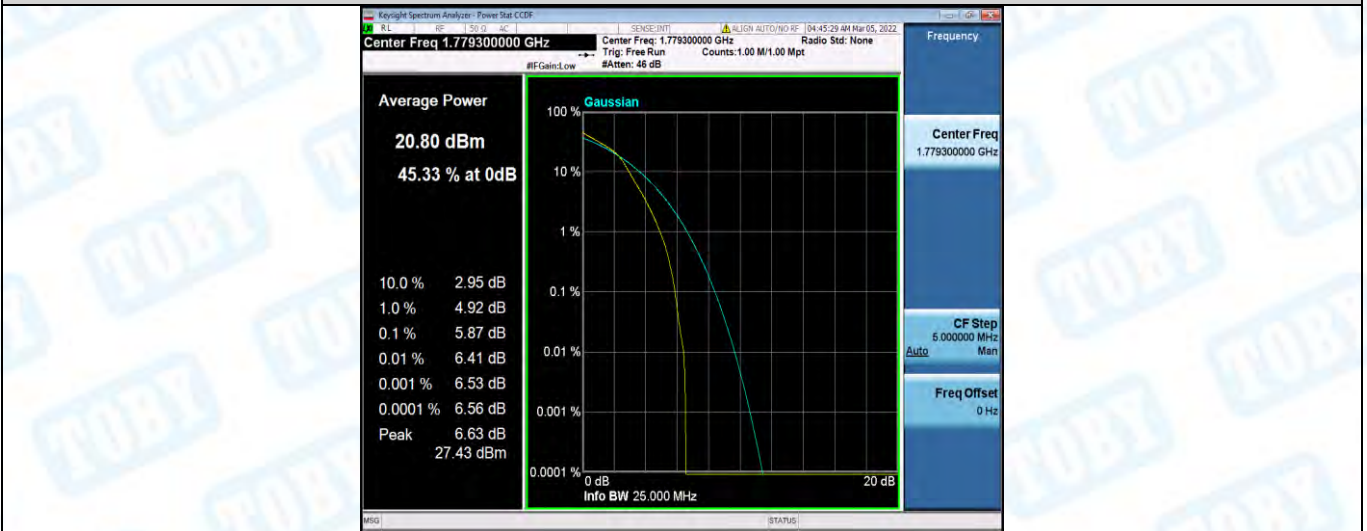

Band66-1.4MHz-16QAM-132665-6RB#0