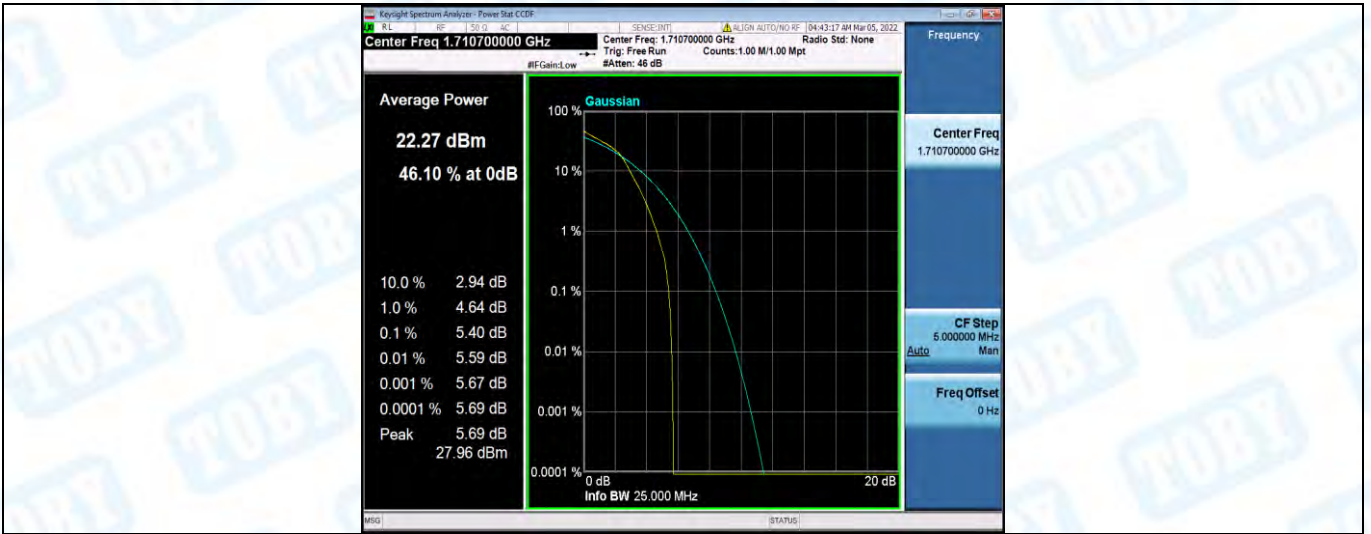

Band66-1.4MHz-QPSK-132322-1RB#0

Band66-1.4MHz-QPSK-132322-6RB#0

Band66-1.4MHz-QPSK-132665-1RB#0

Band66-1.4MHz-QPSK-132665-6RB#0

Band66-1.4MHz-16QAM-131979-1RB#0

Band66-1.4MHz-16QAM-131979-6RB#0

Band66-1.4MHz-16QAM-132322-1RB#0