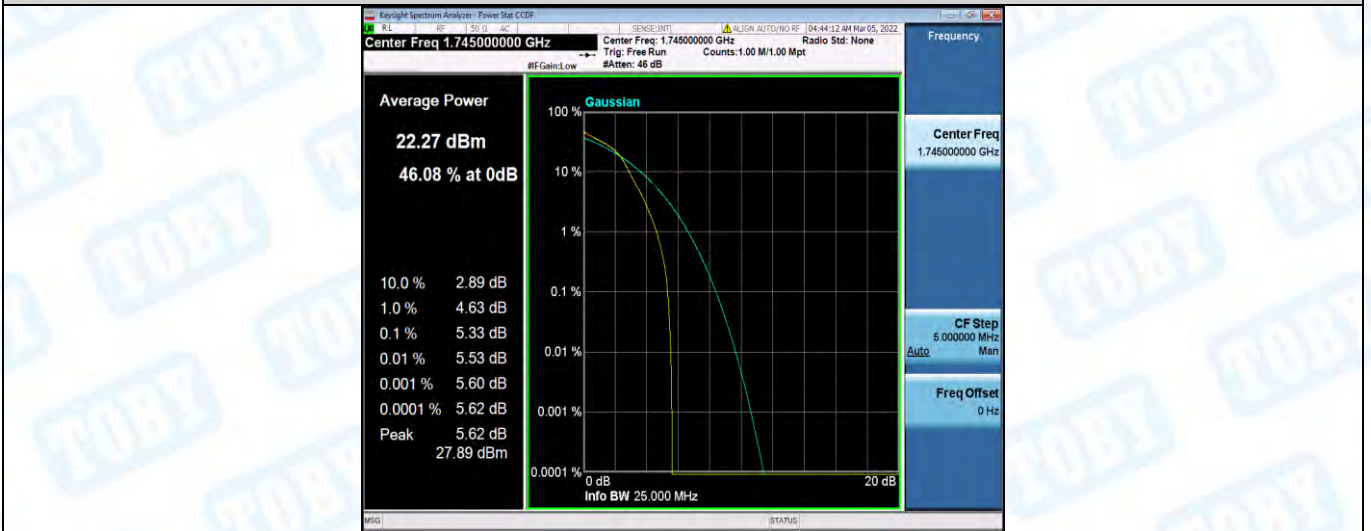

Band66-1.4MHz-QPSK-132322-1RB#0

Band66-1.4MHz-QPSK-132322-6RB#0

Band66-1.4MHz-QPSK-132665-1RB#0

Band66-1.4MHz-QPSK-132665-6RB#0

Band66-1.4MHz-16QAM-131979-1RB#0

Band66-1.4MHz-16QAM-131979-6RB#0

Band66-1.4MHz-16QAM-132322-1RB#0