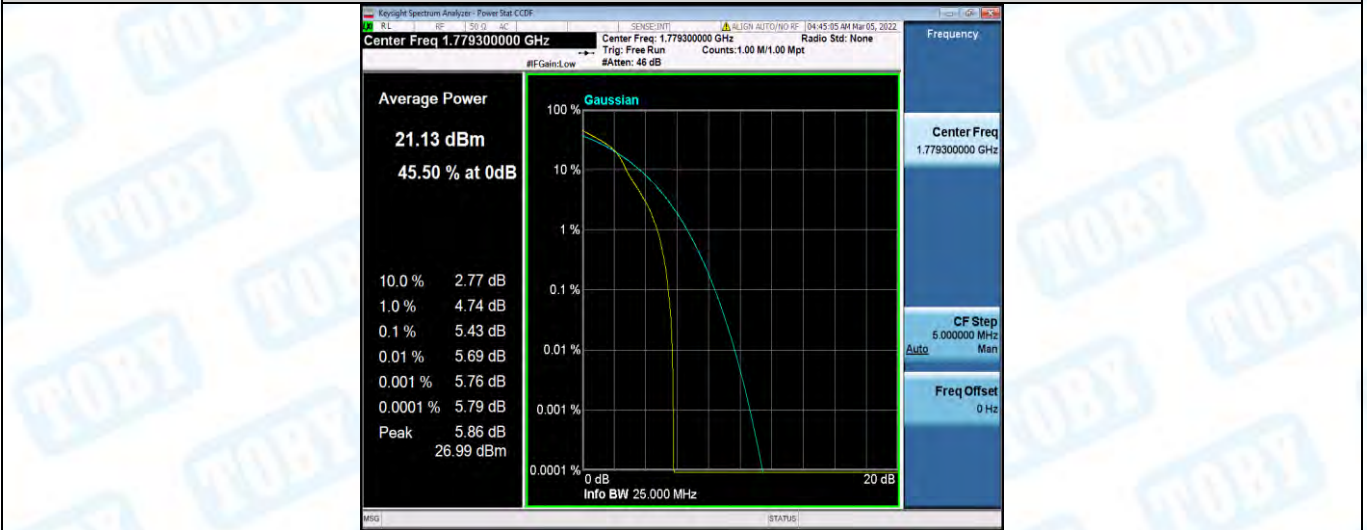

Band66-1.4MHz-16QAM-132665-1RB#0