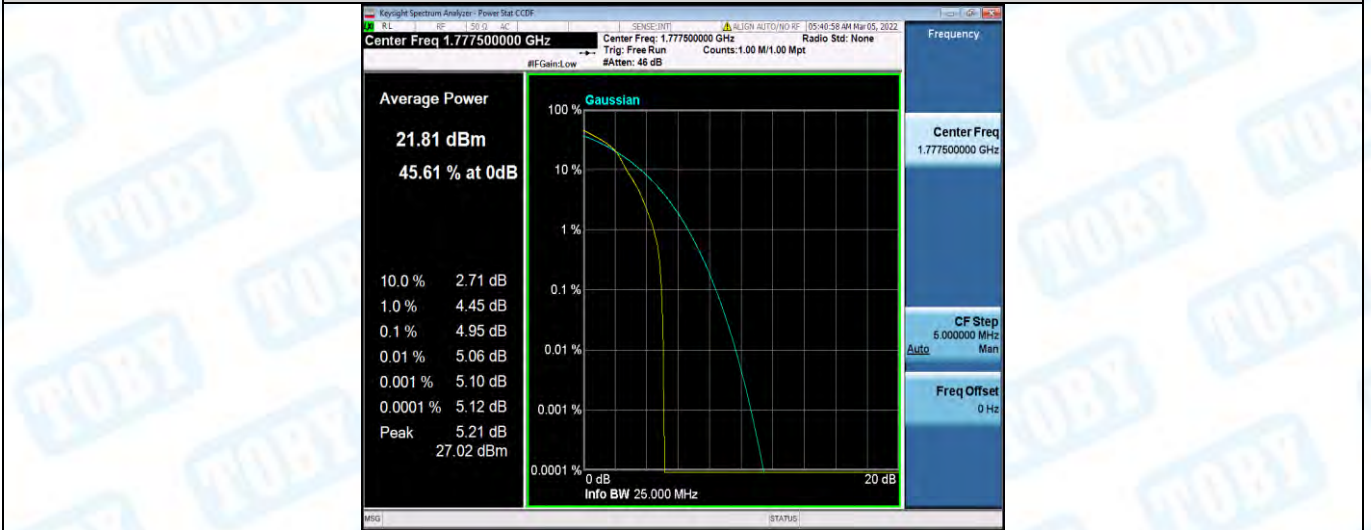

Band66-5MHz-16QAM-131997-1RB#0

Band66-5MHz-16QAM-131997-25RB#0

Band66-5MHz-16QAM-132322-1RB#0

Band66-5MHz-16QAM-132322-25RB#0

Band66-5MHz-16QAM-132647-1RB#0

Band66-5MHz-16QAM-132647-25RB#0

Band66-10MHz-QPSK-132022-1RB#0