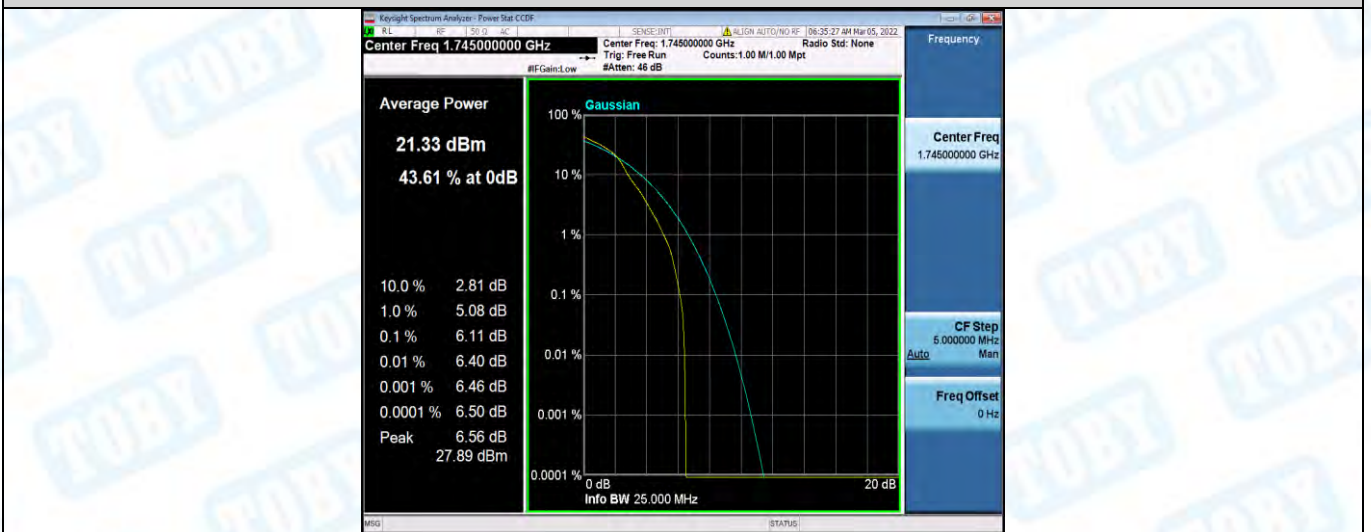

Band66-15MHz-QPSK-132322-75RB#0

Band66-15MHz-QPSK-132597-1RB#0

Band66-15MHz-QPSK-132597-75RB#0

Band66-15MHz-16QAM-132047-1RB#0

Band66-15MHz-16QAM-132047-75RB#0

Band66-15MHz-16QAM-132322-1RB#0

Band66-15MHz-16QAM-132322-75RB#0