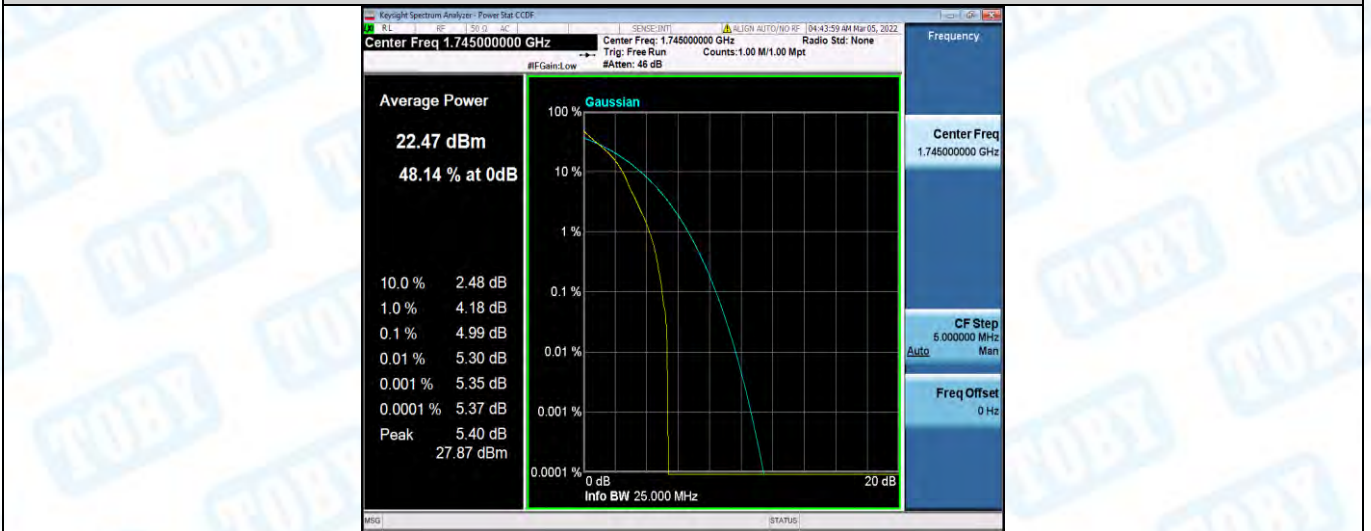

Band66-1.4MHz-QPSK-132322-1RB#0