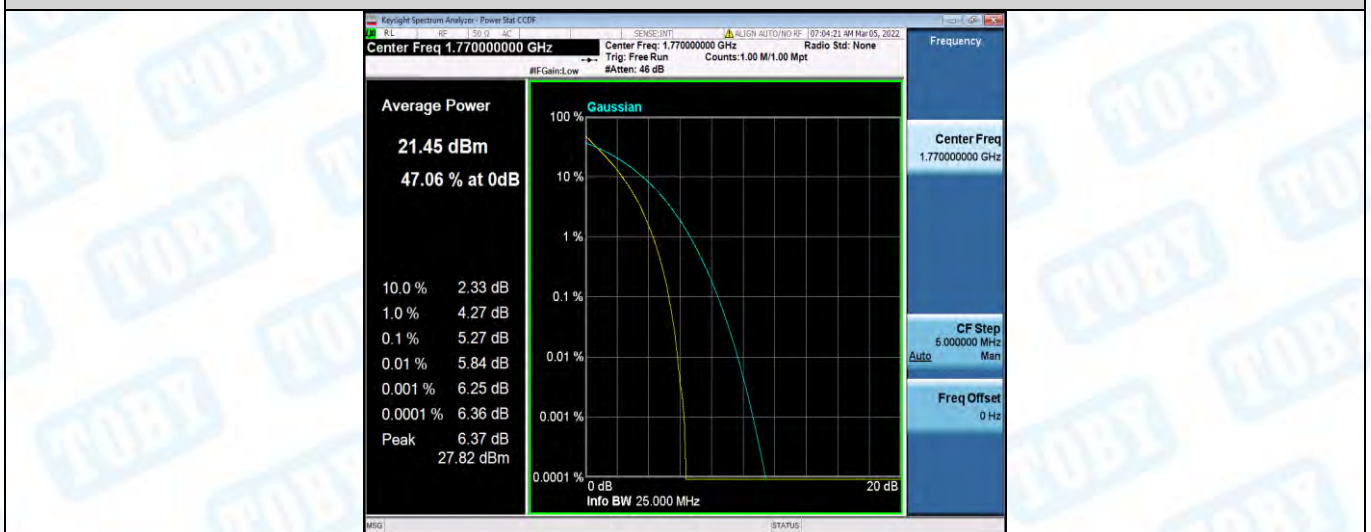

Band66-20MHz-QPSK-132572-100RB#0