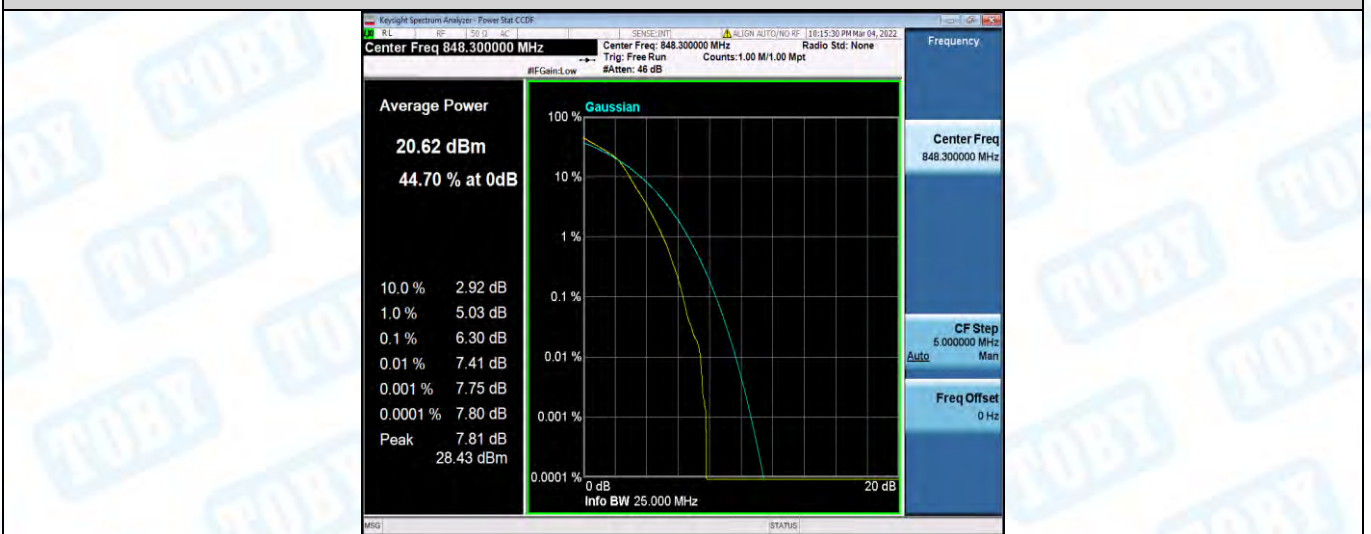

Band5-1.4MHz-16QAM-20407-1RB#0

Band5-1.4MHz-16QAM-20407-6RB#0

Band5-1.4MHz-16QAM-20525-1RB#0

Band5-1.4MHz-16QAM-20525-6RB#0

Band5-1.4MHz-16QAM-20643-1RB#0

Band5-1.4MHz-16QAM-20643-6RB#0

Band5-3MHz-QPSK-20415-1RB#0