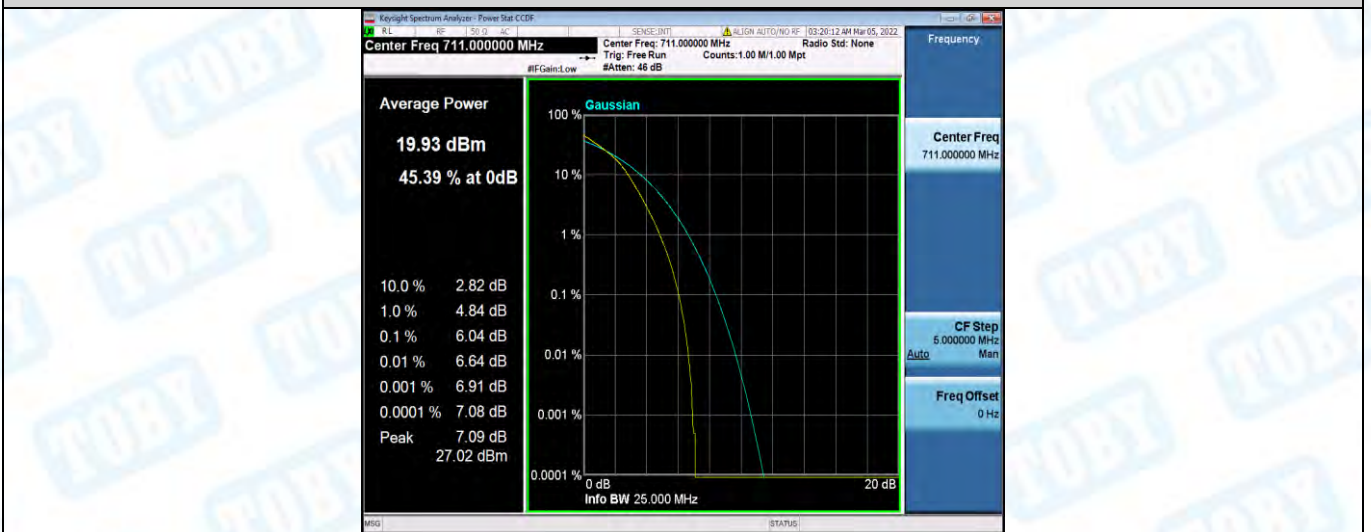

Band12-10MHz-QPSK-23130-1RB#0

Band12-10MHz-QPSK-23130-50RB#0

Band12-10MHz-16QAM-23060-1RB#0

Band12-10MHz-16QAM-23130-1RB#0

Band12-10MHz-16QAM-23130-50RB#0

Band17-5MHz-QPSK-23755-1RB#0

Band17-5MHz-QPSK-23755-25RB#0