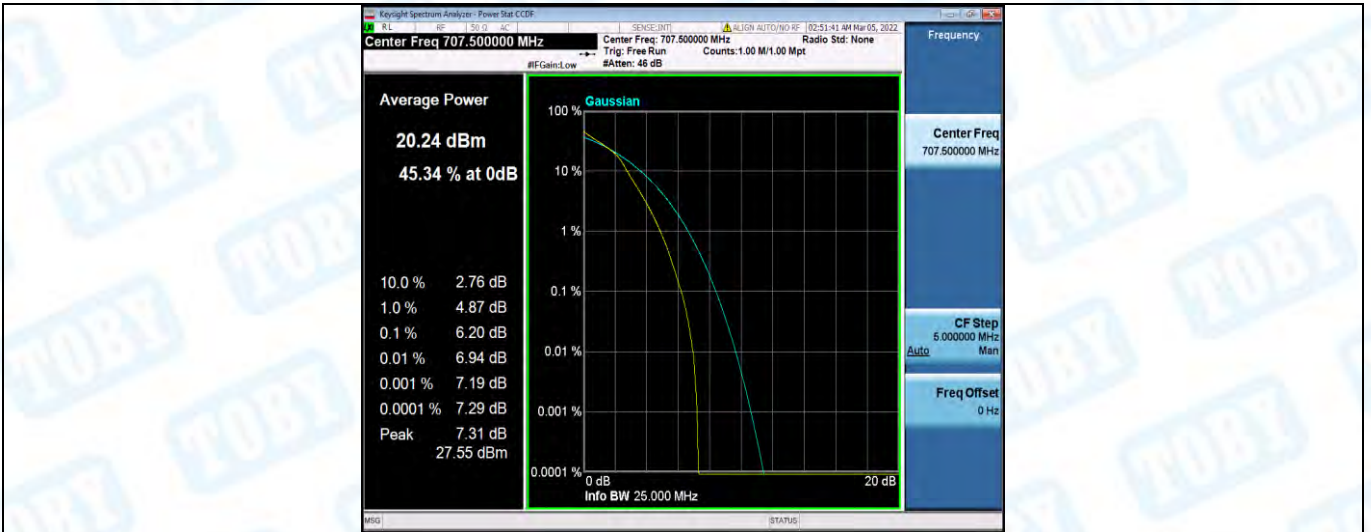

Band12-5MHz-16QAM-23095-25RB#0

Band12-5MHz-16QAM-23155-1RB#0