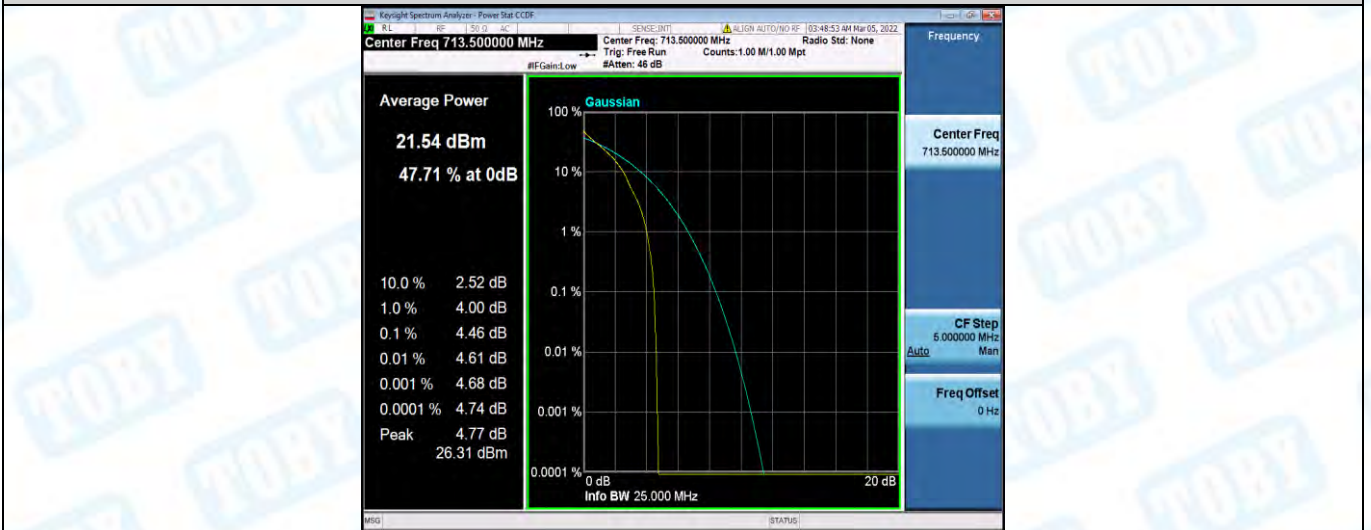

Band 17-5MHz-QPSK-23825-1RB#0

Band 17-5MHz-QPSK-23825-25RB#0