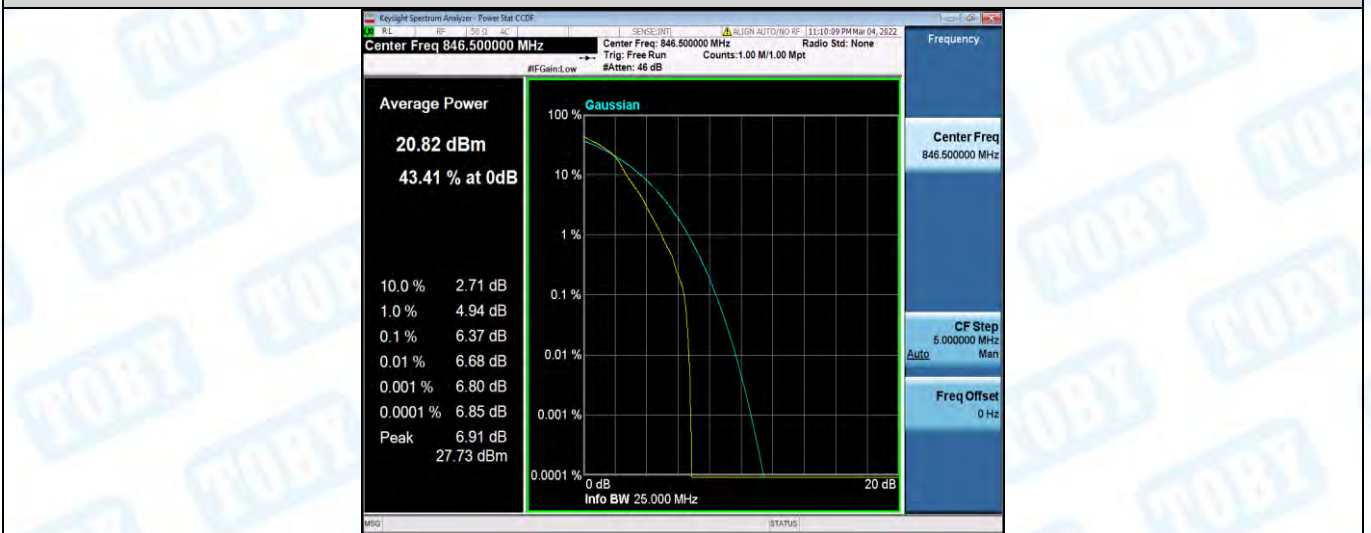

Band5-5MHz-QPSK-20625-25RB#0

Band5-5MHz-16QAM-20425-1RB#0

Band5-5MHz-16QAM-20425-25RB#0

Band5-5MHz-16QAM-20525-1RB#0

Band5-5MHz-16QAM-20525-25RB#0

Band5-5MHz-16QAM-20625-1RB#0

Band5-5MHz-16QAM-20625-25RB#0

Band5-10MHz-QPSK-20450-1RB#0