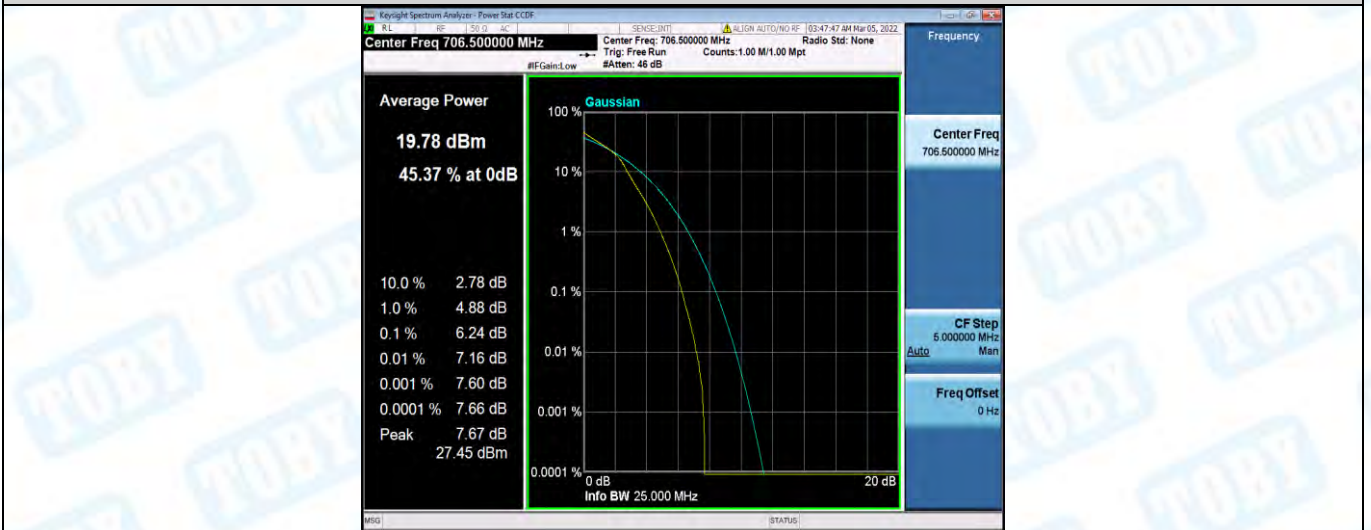

Band17-5MHz-QPSK-23790-1RB#0

Band17-5MHz-QPSK-23790-25RB#0

Band 17-5MHz-QPSK-23825-1RB#0

Band 17-5MHz-QPSK-23825-25RB#0

Band 17-5MHz-16QAM-23755-1RB#0

Band17-5MHz-16QAM-23755-25RB#0

Band17-5MHz-16QAM-23790-1RB#0