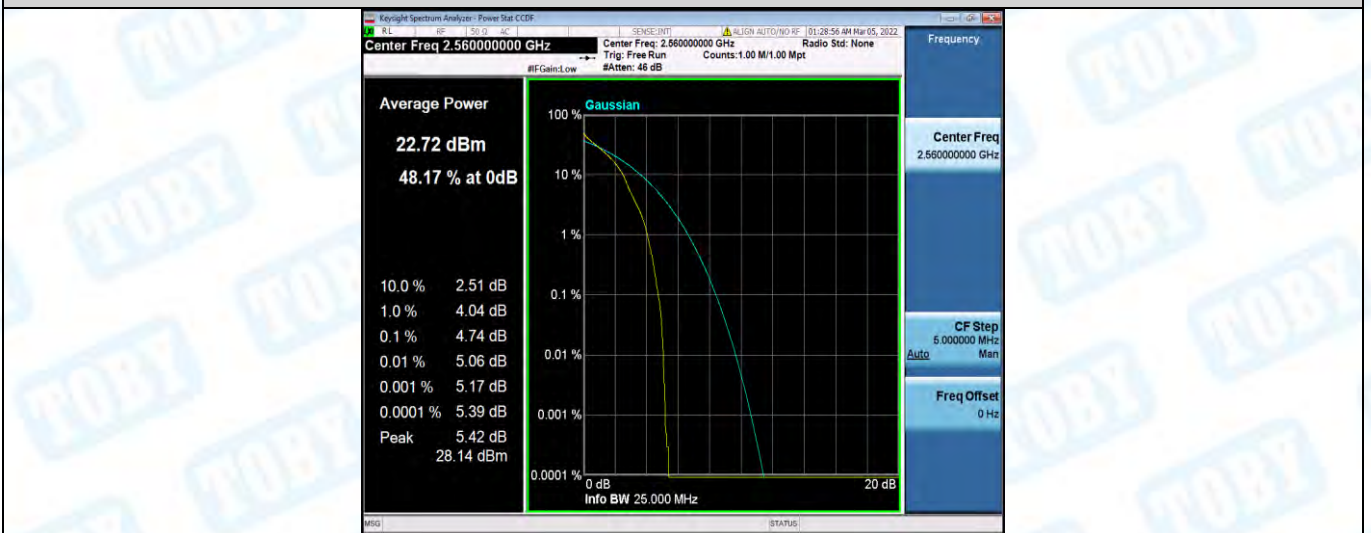

Band7-20MHz-QPSK-21350-1RB#0

Band7-20MHz-QPSK-21350-100RB#0