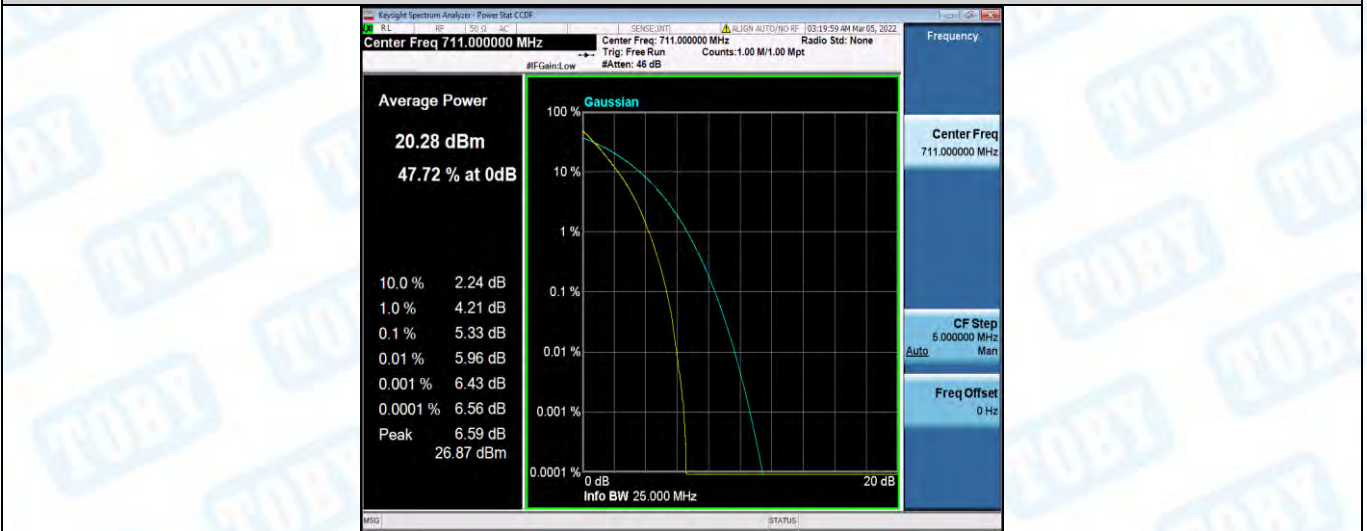

Band12-10MHz-QPSK-23130-50RB#0

Band12-10MHz-16QAM-23060-1RB#0