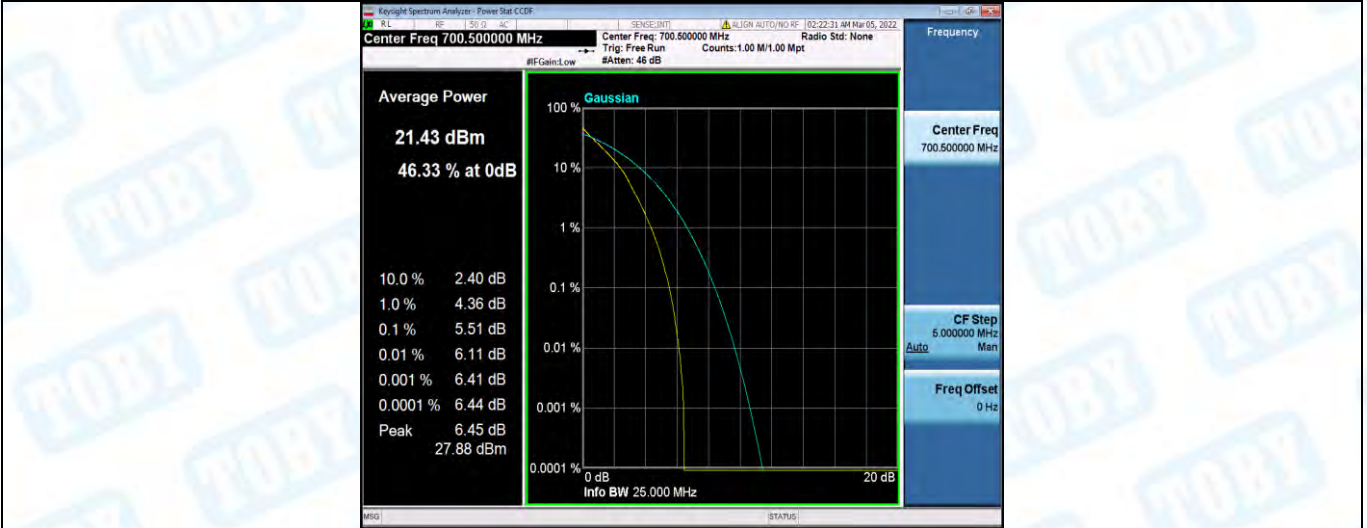

Band12-3MHz-QPSK-23025-15RB#0

Band12-3MHz-QPSK-23095-1RB#0