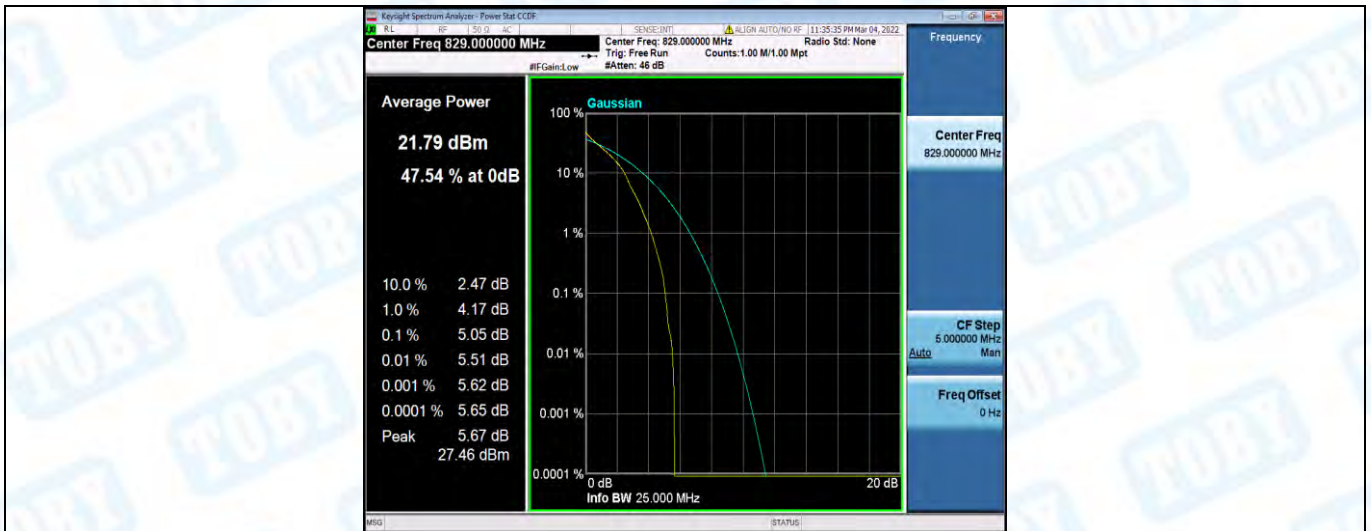

Band5-5MHz-QPSK-20625-25RB#0

Band5-5MHz-16QAM-20425-1RB#0

Band5-5MHz-16QAM-20425-25RB#0

Band5-5MHz-16QAM-20525-1RB#0

Band5-5MHz-16QAM-20525-25RB#0

Band5-5MHz-16QAM-20625-1RB#0

Band5-5MHz-16QAM-20625-25RB#0

Band5-10MHz-QPSK-20450-1RB#0