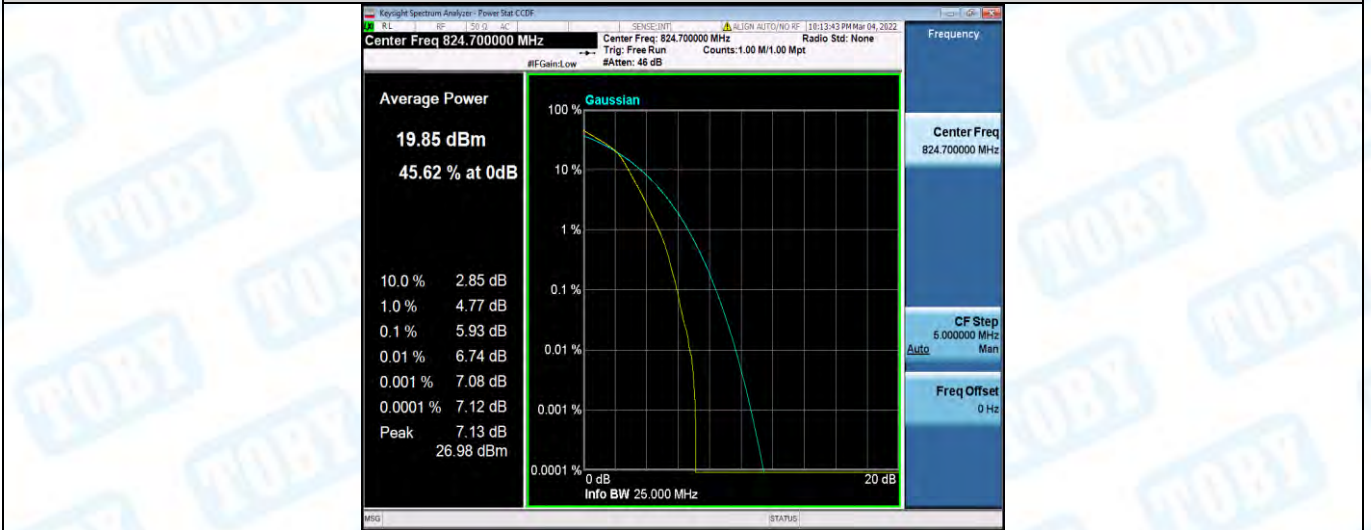

Band5-1.4MHz-16QAM-20407-6RB#0

Band5-1.4MHz-16QAM-20525-1RB#0