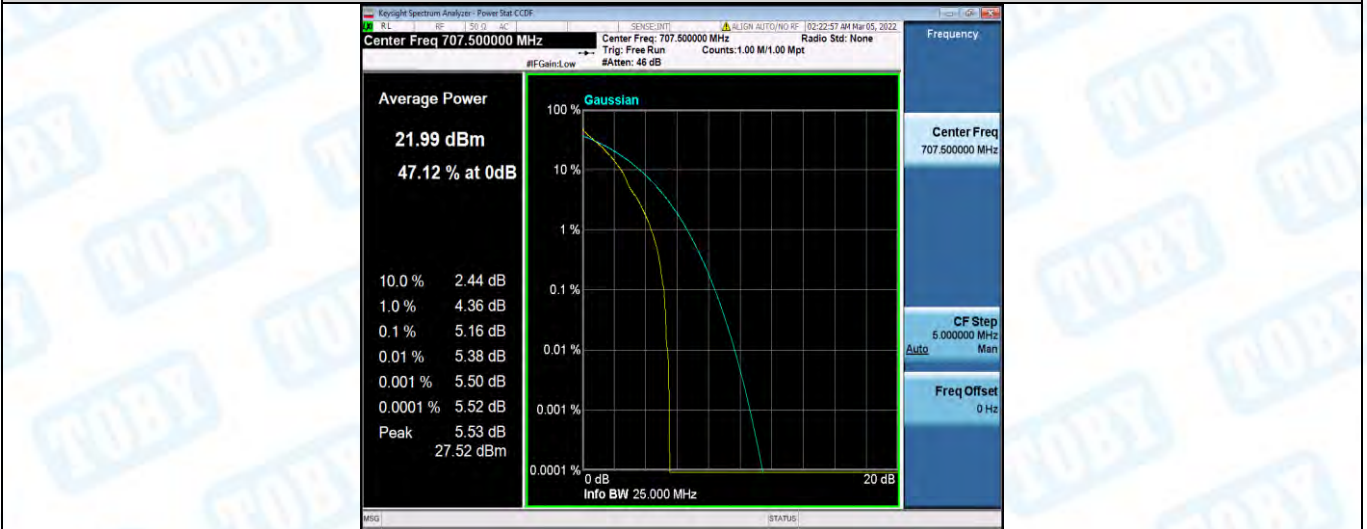

Band12-3MHz-QPSK-23095-1RB#0

Band12-3MHz-QPSK-23095-15RB#0