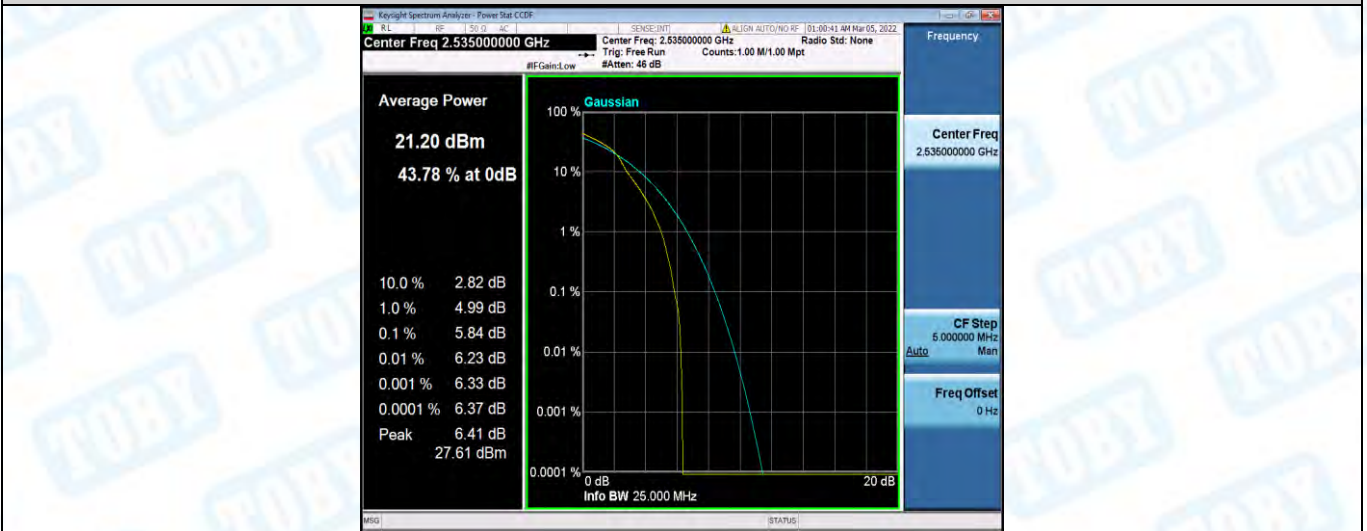

Band7-15MHz-16QAM-21100-1RB#0

Band7-15MHz-16QAM-21100-75RB#0