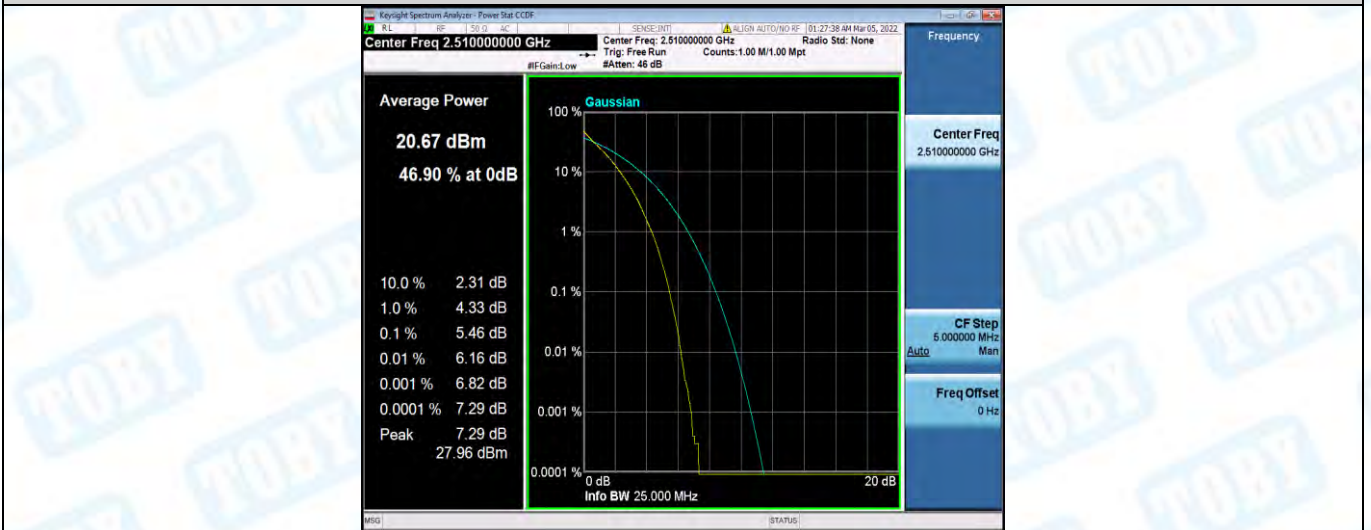

Band7-15MHz-16QAM-21100-1RB#0

Band7-15MHz-16QAM-21100-75RB#0

Band7-15MHz-16QAM-21375-1RB#0

Band7-15MHz-16QAM-21375-75RB#0

Band7-20MHz-QPSK-20850-1RB#0

Band7-20MHz-QPSK-20850-100RB#0

Band7-20MHz-QPSK-21100-1RB#0