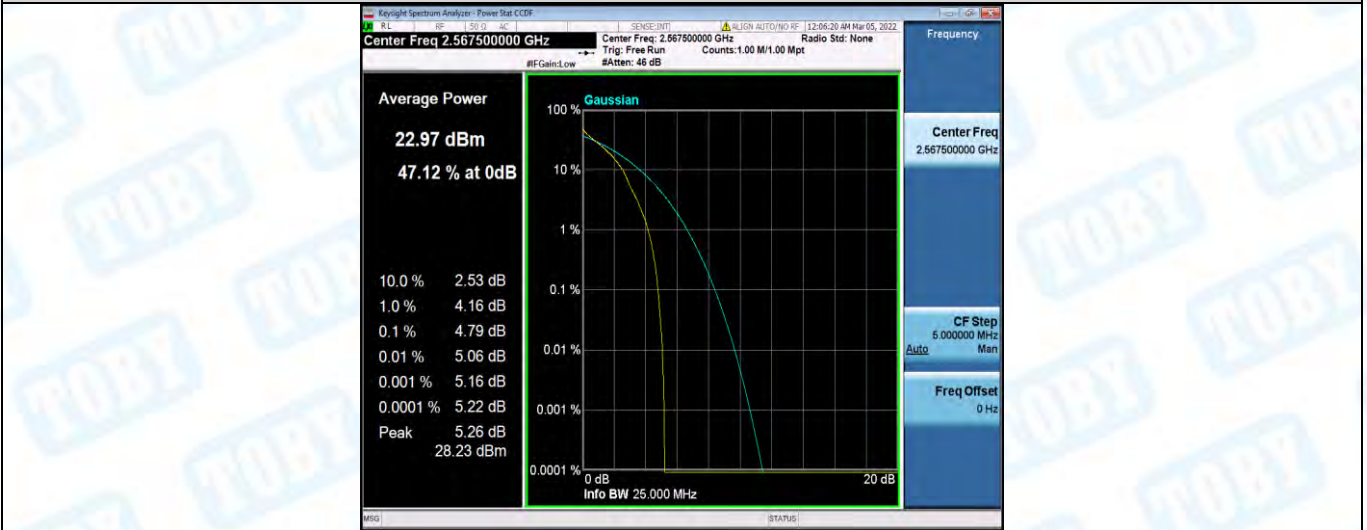

Band7-5MHz-QPSK-21425-1RB#0

Band7-5MHz-QPSK-21425-25RB#0