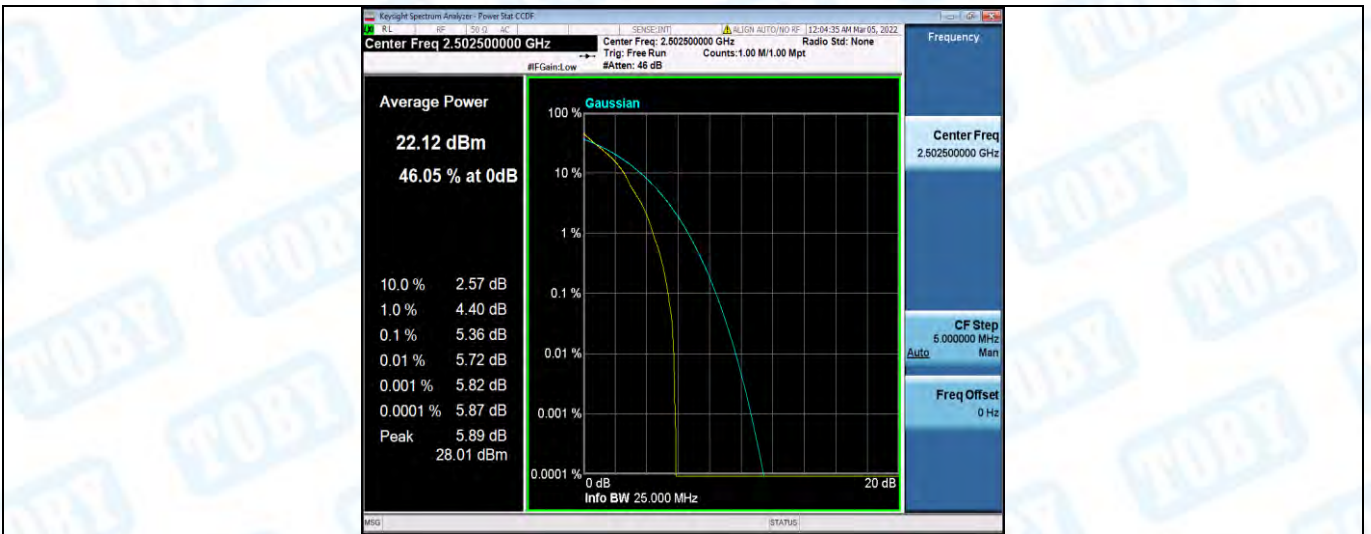

Band5-10MHz-16QAM-20525-1RB#0

Band5-10MHz-16QAM-20525-50RB#0

Band5-10MHz-16QAM-20600-1RB#0

Band5-10MHz-16QAM-20600-50RB#0

Band7-5MHz-QPSK-20775-1RB#0

Band7-5MHz-QPSK-20775-25RB#0

Band7-5MHz-QPSK-21100-1RB#0