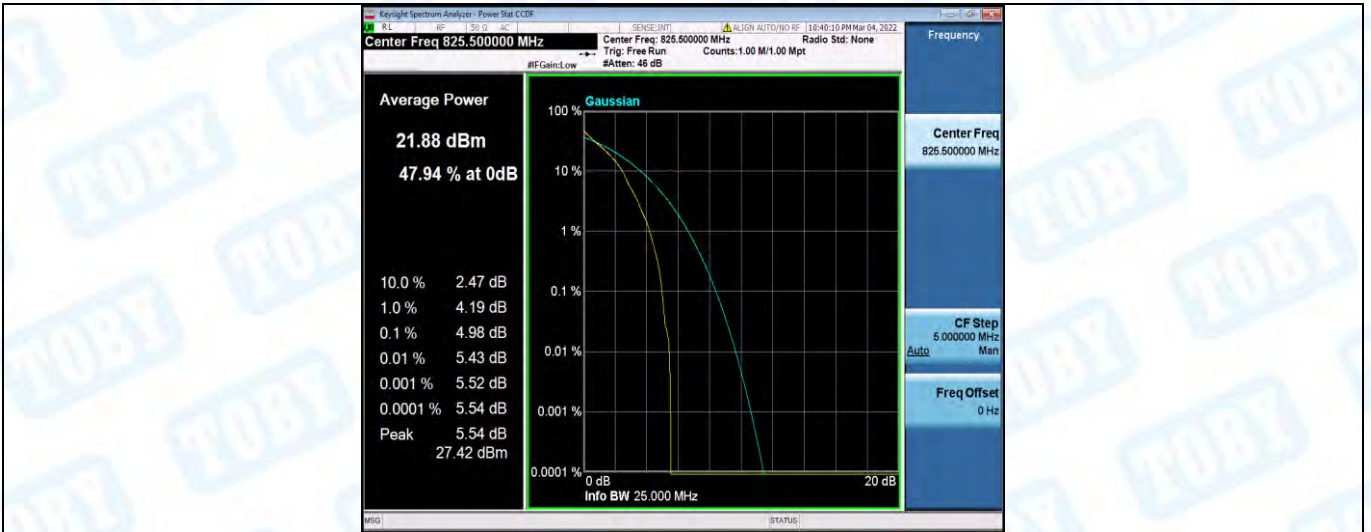

Band5-1.4MHz-16QAM-20407-1RB#0

Band5-1.4MHz-16QAM-20407-6RB#0

Band5-1.4MHz-16QAM-20525-1RB#0

Band5-1.4MHz-16QAM-20525-6RB#0

Band5-1.4MHz-16QAM-20643-1RB#0

Band5-1.4MHz-16QAM-20643-6RB#0

Band5-3MHz-QPSK-20415-1RB#0