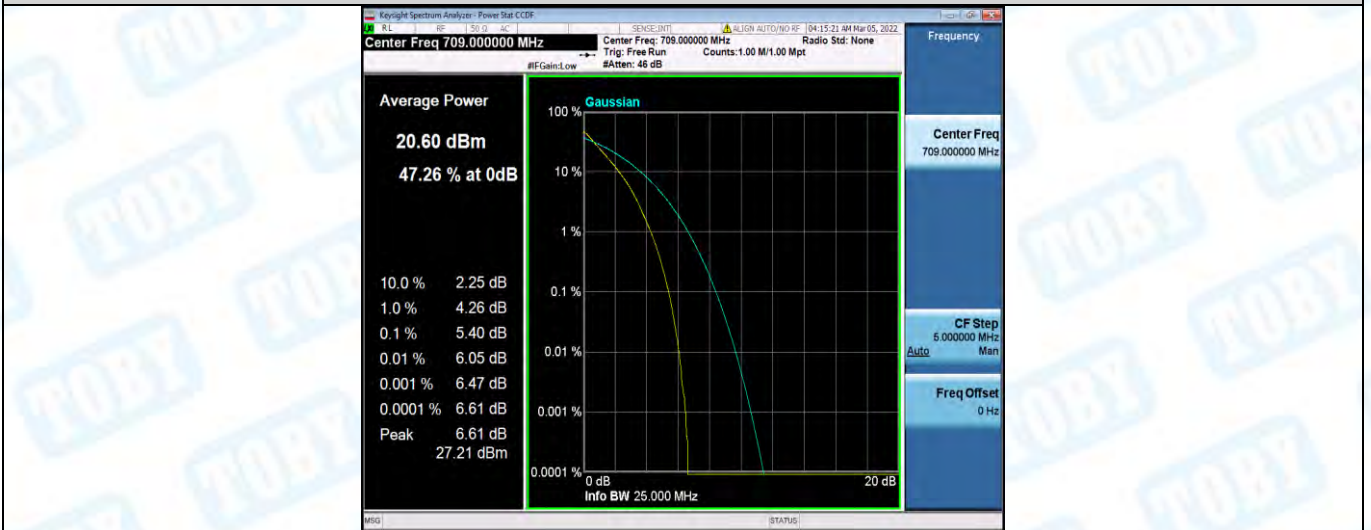

Band17-5MHz-16QAM-23790-25RB#0

Band17-5MHz-16QAM-23825-1RB#0

Band17-5MHz-16QAM-23825-25RB#0

Band17-10MHz-QPSK-23780-1RB#0

Band17-10MHz-QPSK-23780-50RB#0

Band17-10MHz-QPSK-23790-1RB#0

Band17-10MHz-QPSK-23790-50RB#0