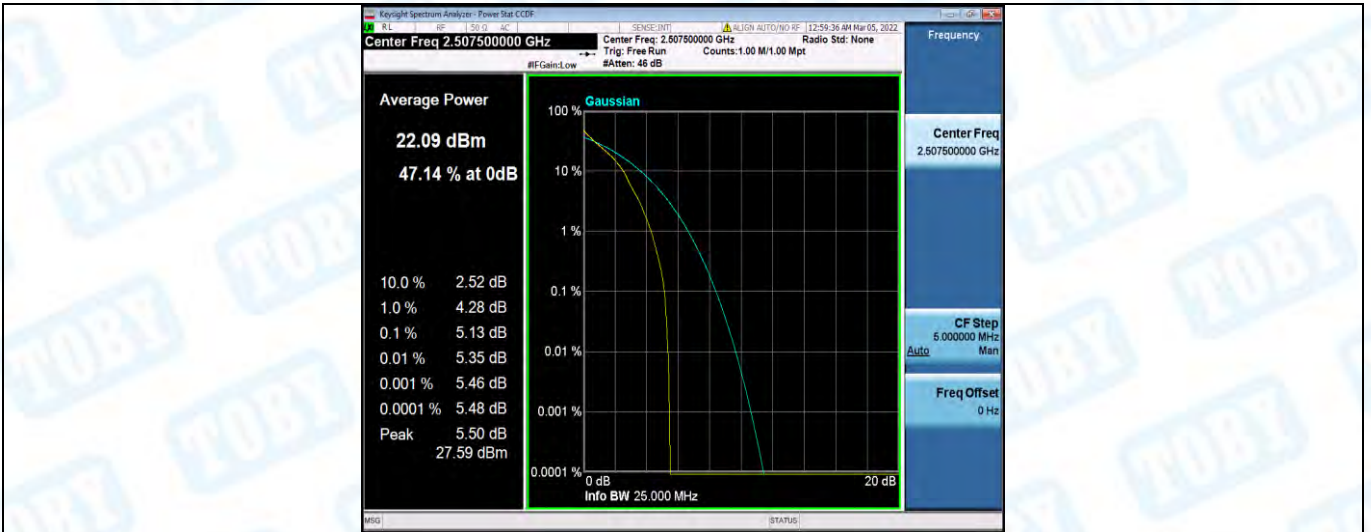

Band7-10MHz-16QAM-20800-1RB#0

Band7-10MHz-16QAM-20800-50RB#0

Band7-10MHz-16QAM-21100-1RB#0

Band7-10MHz-16QAM-21100-50RB#0

Band7-10MHz-16QAM-21400-1RB#0

Band7-10MHz-16QAM-21400-50RB#0

Band7-15MHz-QPSK-20825-1RB#0