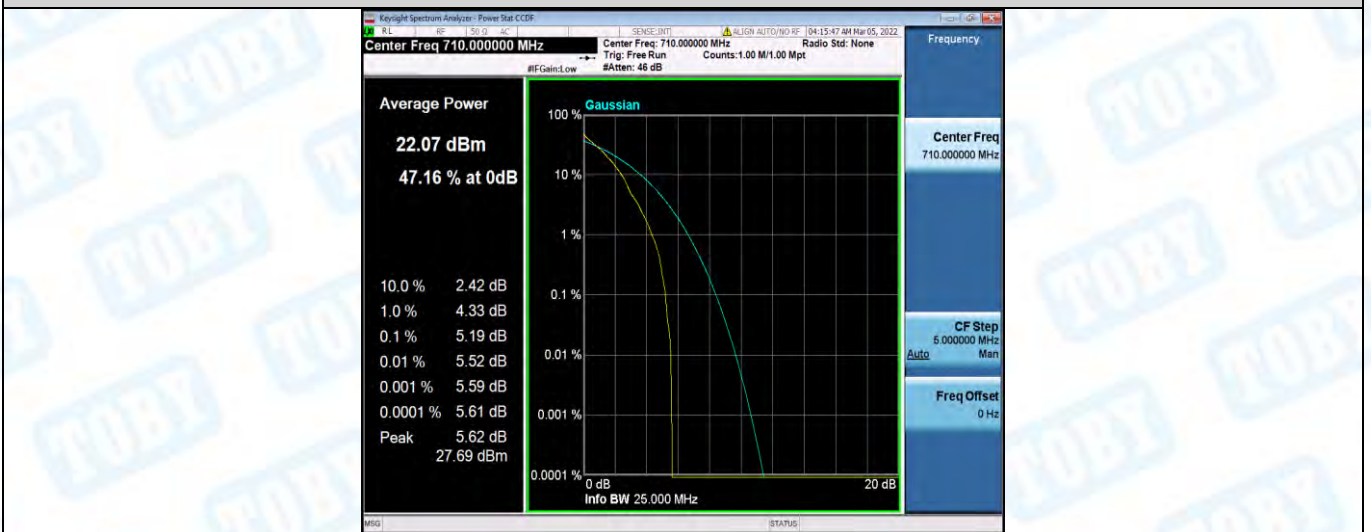

Band17-5MHz-16QAM-23790-25RB#0

Band17-5MHz-16QAM-23825-1RB#0

Band17-5MHz-16QAM-23825-25RB#0

Band17-10MHz-QPSK-23780-1RB#0

Band17-10MHz-QPSK-23780-50RB#0

Band17-10MHz-QPSK-23790-1RB#0

Band17-10MHz-QPSK-23790-50RB#0