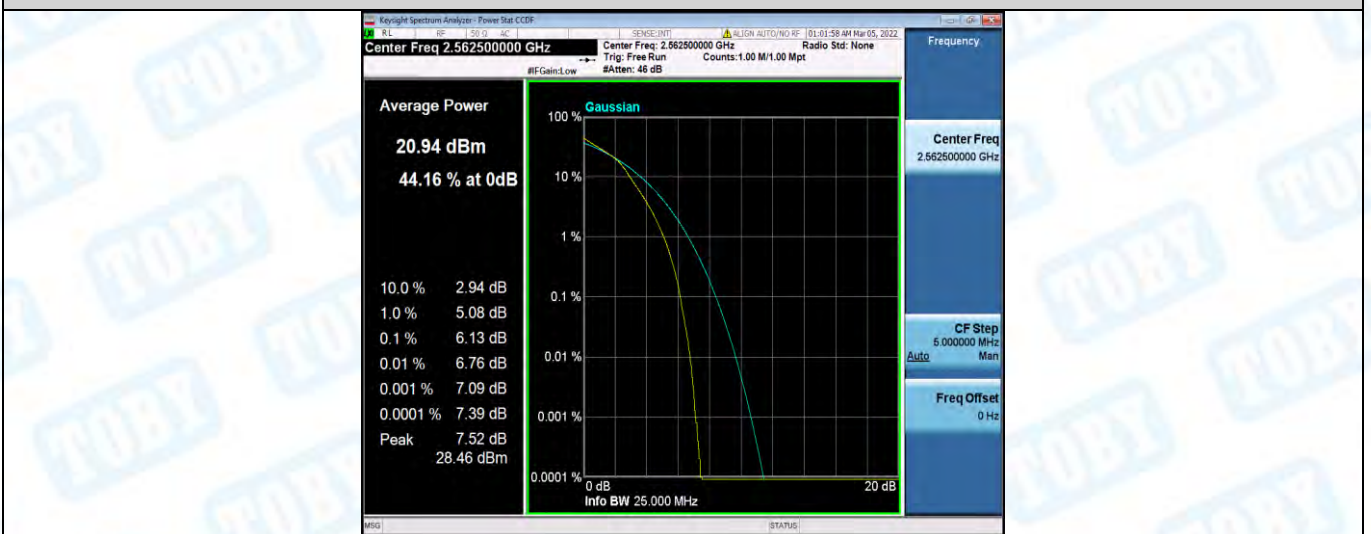

Band7-15MHz-16QAM-21100-1RB#0

Band7-15MHz-16QAM-21100-75RB#0

Band7-15MHz-16QAM-21375-1RB#0

Band7-15MHz-16QAM-21375-75RB#0

Band7-20MHz-QPSK-20850-1RB#0

Band7-20MHz-QPSK-20850-100RB#0

Band7-20MHz-QPSK-21100-1RB#0