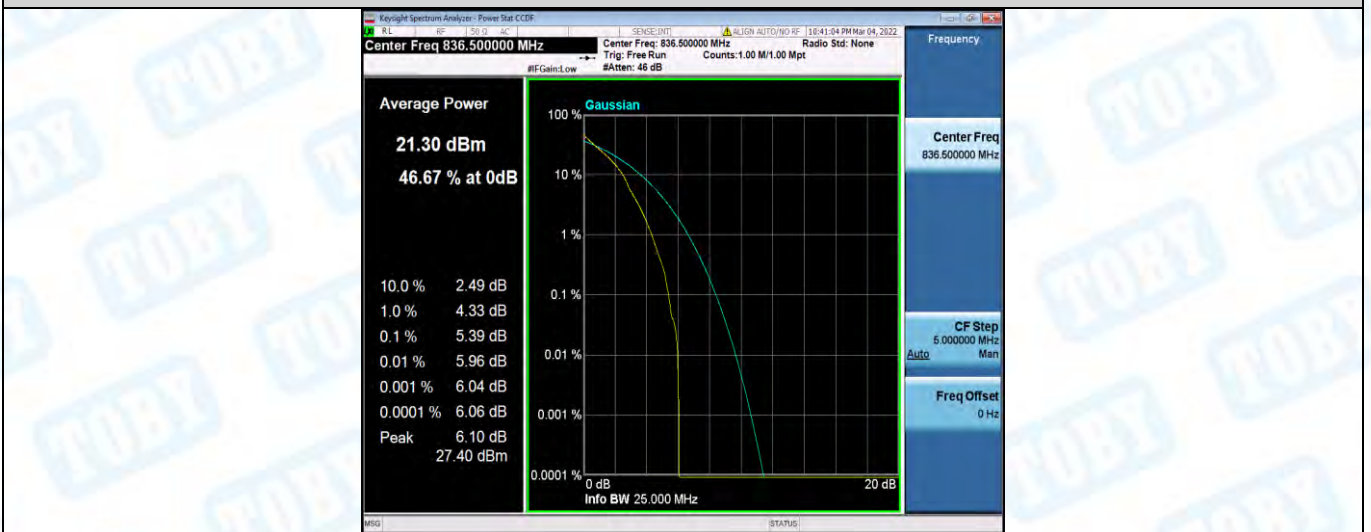

Band5-3MHz-QPSK-20525-1RB#0

Band5-3MHz-QPSK-20525-15RB#0