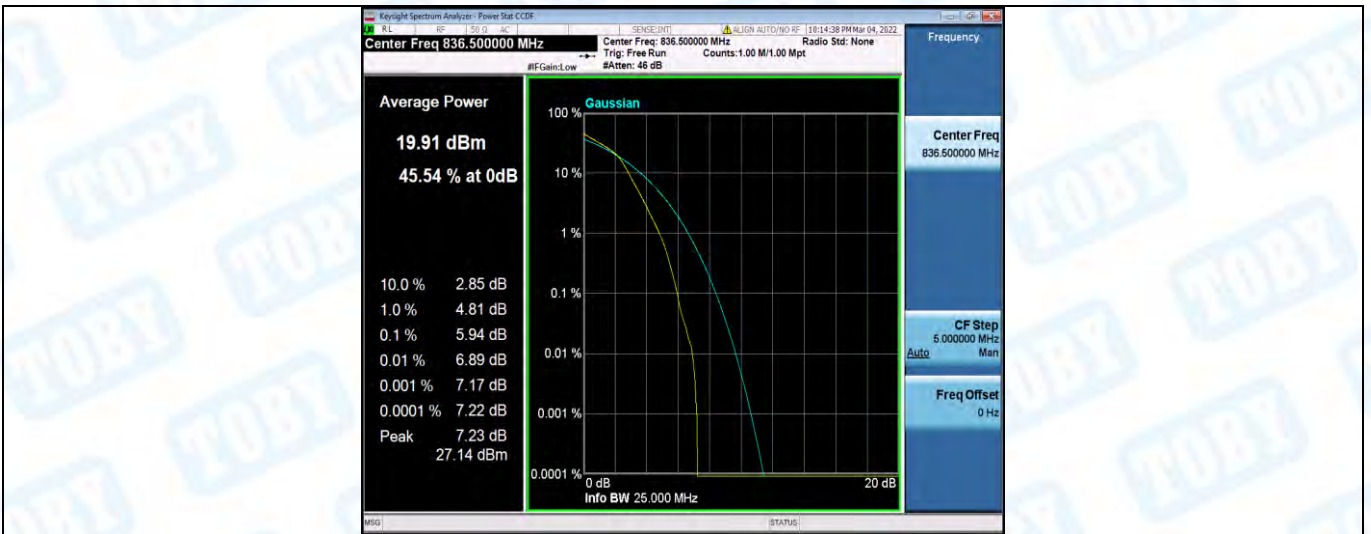

Band5-1.4MHz-16QAM-20407-1RB#0

Band5-1.4MHz-16QAM-20407-6RB#0

Band5-1.4MHz-16QAM-20525-1RB#0

Band5-1.4MHz-16QAM-20525-6RB#0

Band5-1.4MHz-16QAM-20643-1RB#0

Band5-1.4MHz-16QAM-20643-6RB#0

Band5-3MHz-QPSK-20415-1RB#0