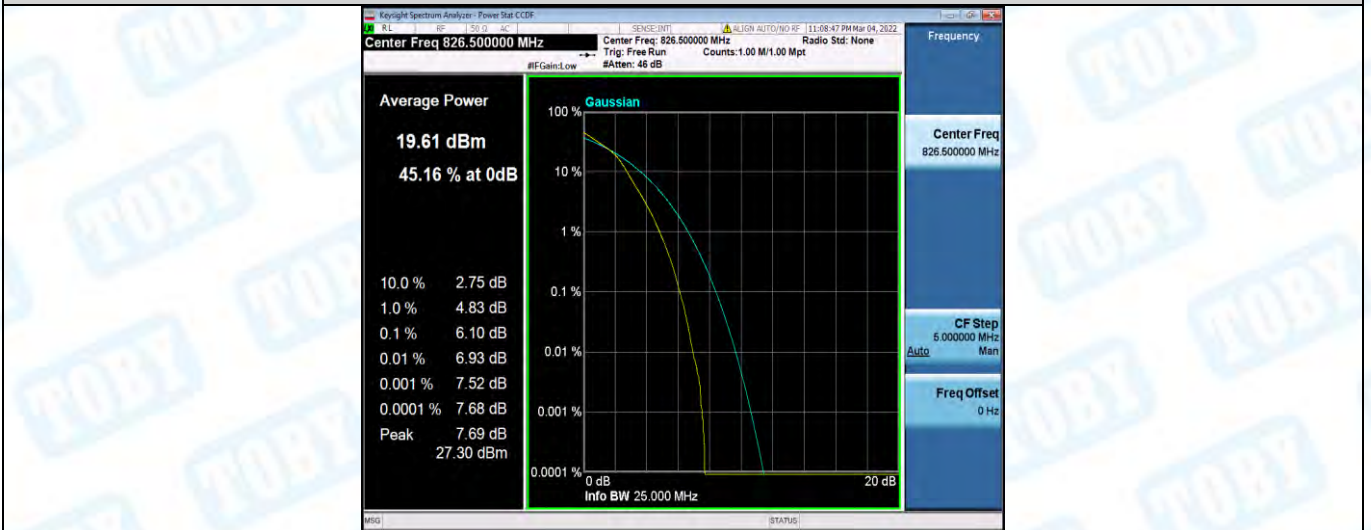

Band5-5MHz-16QAM-20425-25RB#0

Band5-5MHz-16QAM-20525-1RB#0