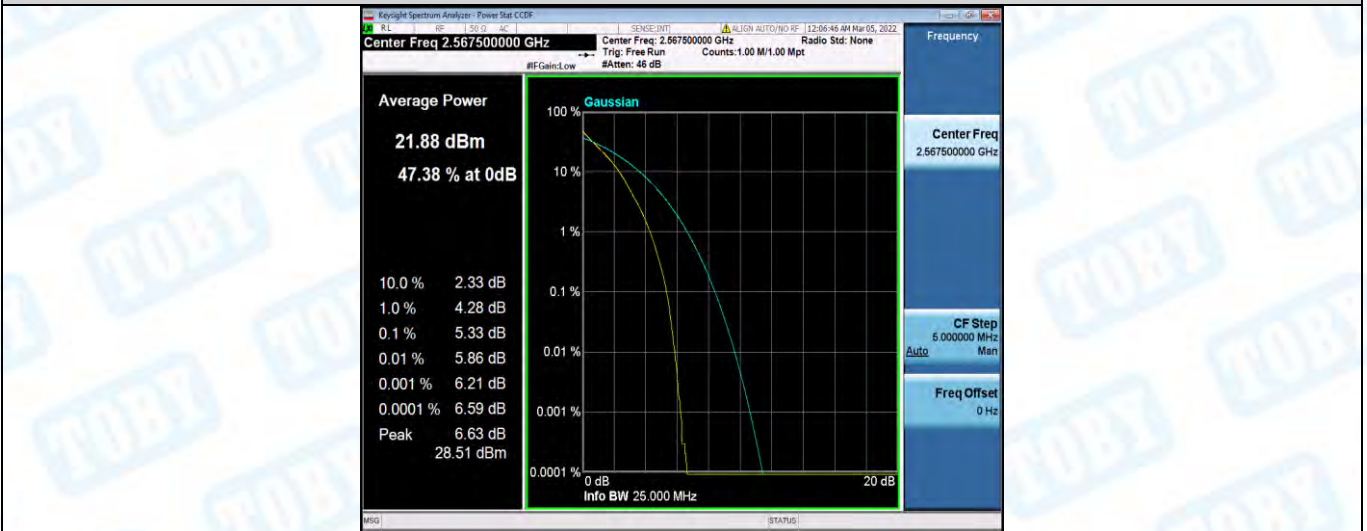

Band7-5MHz-QPSK-21425-25RB#0

Band7-5MHz-16QAM-20775-1RB#0