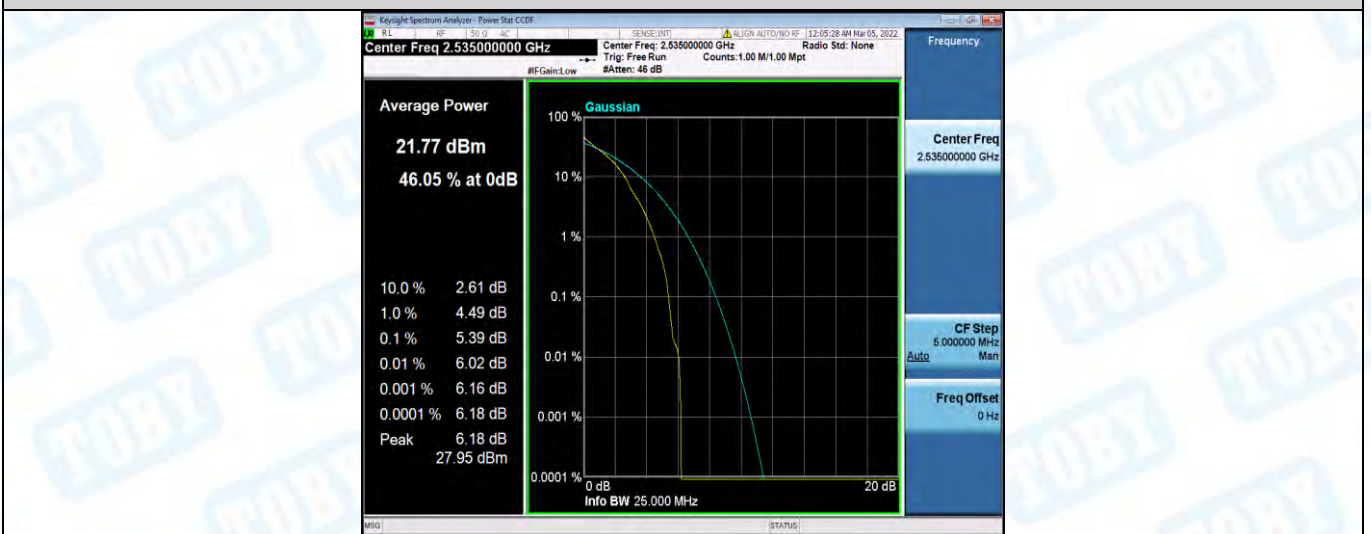

Band5-10MHz-16QAM-20525-1RB#0

Band5-10MHz-16QAM-20525-50RB#0

Band5-10MHz-16QAM-20600-1RB#0

Band5-10MHz-16QAM-20600-50RB#0

Band7-5MHz-QPSK-20775-1RB#0

Band7-5MHz-QPSK-20775-25RB#0

Band7-5MHz-QPSK-21100-1RB#0