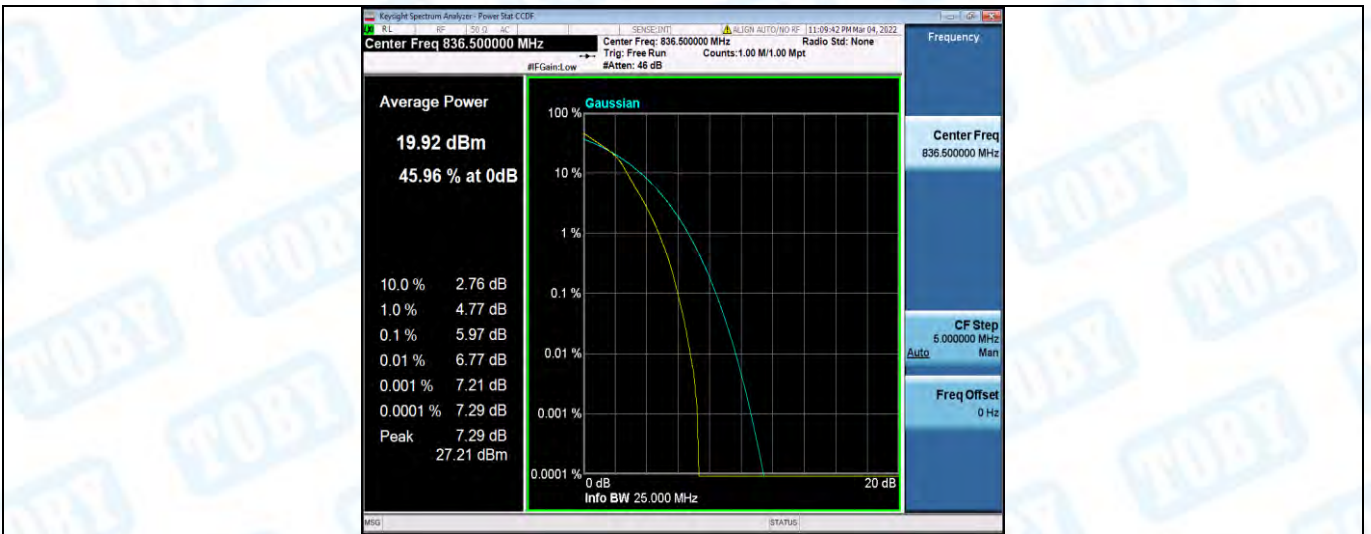

Band5-5MHz-QPSK-20625-25RB#0

Band5-5MHz-16QAM-20425-1RB#0

Band5-5MHz-16QAM-20425-25RB#0

Band5-5MHz-16QAM-20525-1RB#0

Band5-5MHz-16QAM-20525-25RB#0

Band5-5MHz-16QAM-20625-1RB#0

Band5-5MHz-16QAM-20625-25RB#0

Band5-10MHz-QPSK-20450-1RB#0