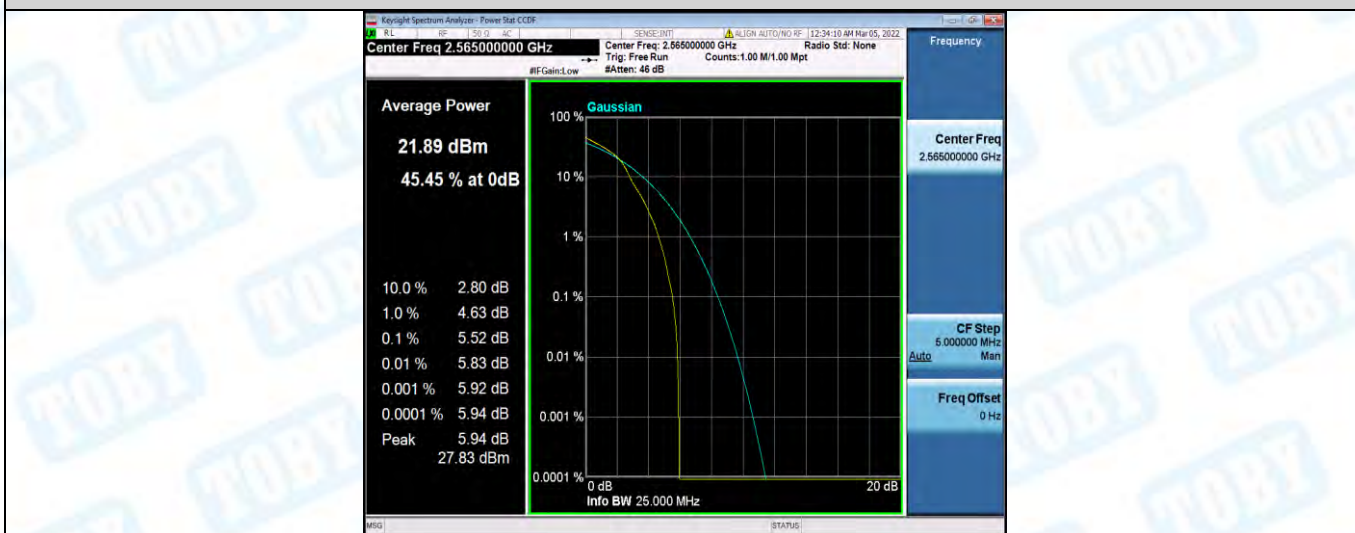

Band7-10MHz-16QAM-20800-1RB#0

Band7-10MHz-16QAM-20800-50RB#0

Band7-10MHz-16QAM-21100-1RB#0

Band7-10MHz-16QAM-21100-50RB#0

Band7-10MHz-16QAM-21400-1RB#0

Band7-10MHz-16QAM-21400-50RB#0

Band7-15MHz-QPSK-20825-1RB#0