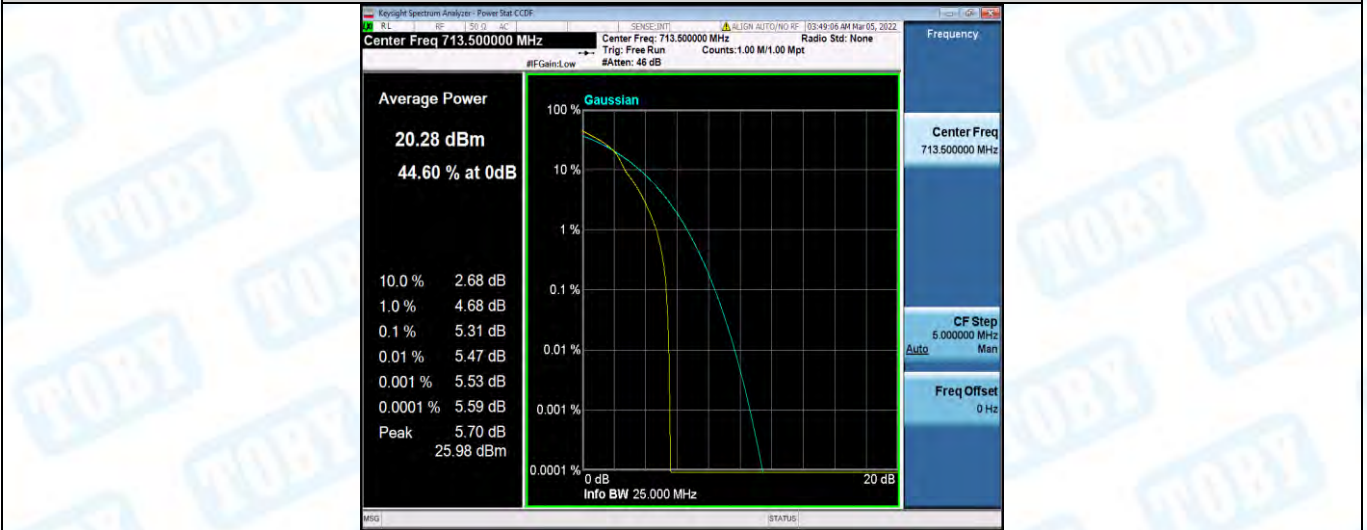

Band17-5MHz-16QAM-23825-1RB#0

Band17-5MHz-16QAM-23825-25RB#0