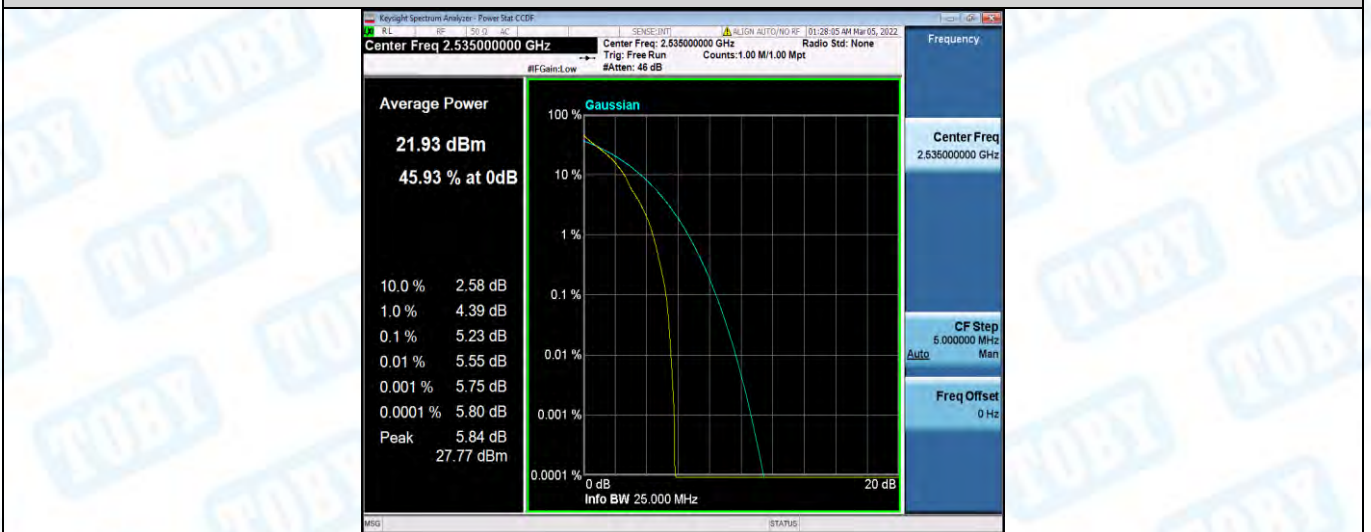

Band7-15MHz-16QAM-21100-1RB#0

Band7-15MHz-16QAM-21100-75RB#0

Band7-15MHz-16QAM-21375-1RB#0

Band7-15MHz-16QAM-21375-75RB#0

Band7-20MHz-QPSK-20850-1RB#0

Band7-20MHz-QPSK-20850-100RB#0

Band7-20MHz-QPSK-21100-1RB#0