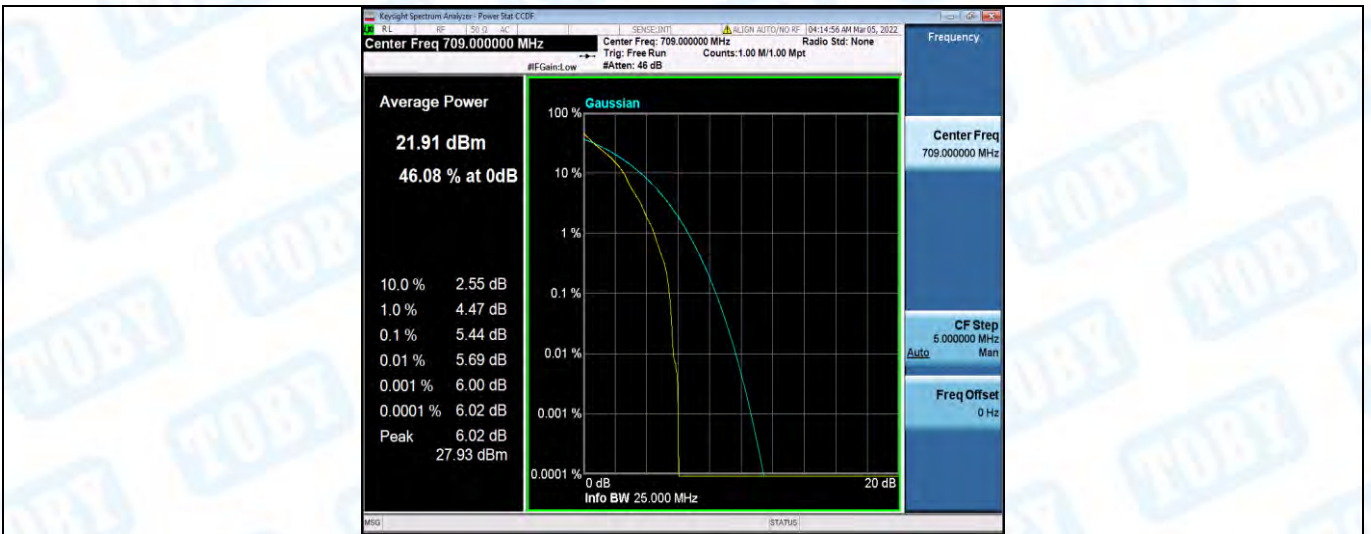

Band17-5MHz-16QAM-23790-25RB#0

Band17-5MHz-16QAM-23825-1RB#0

Band17-5MHz-16QAM-23825-25RB#0

Band17-10MHz-QPSK-23780-1RB#0

Band17-10MHz-QPSK-23780-50RB#0

Band17-10MHz-QPSK-23790-1RB#0

Band17-10MHz-QPSK-23790-50RB#0