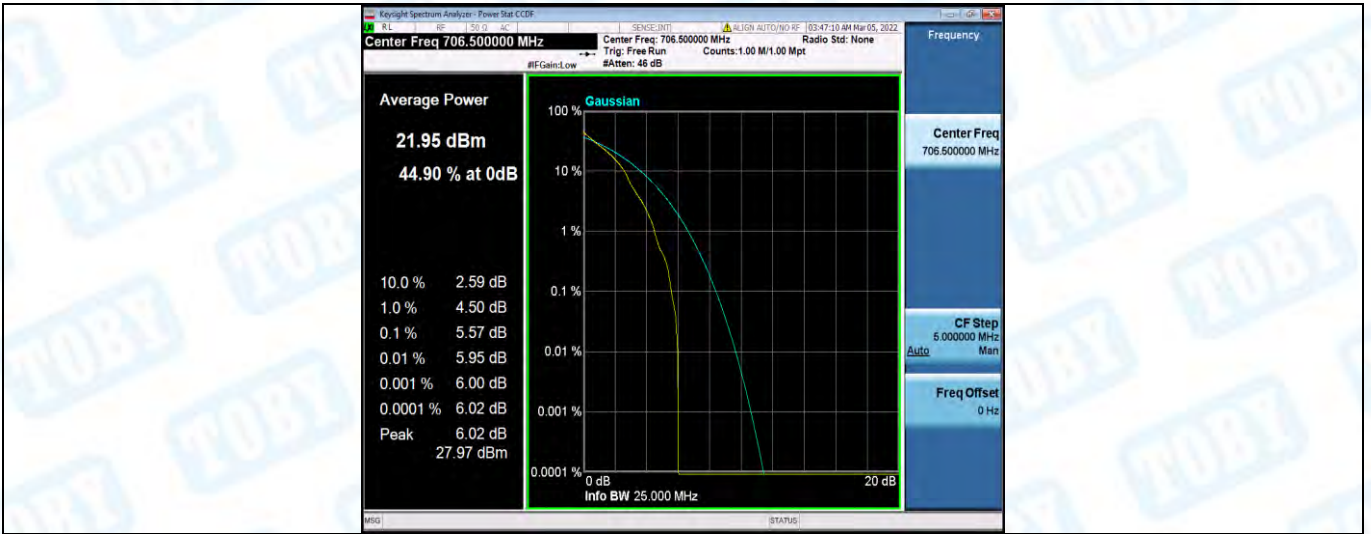

Band12-10MHz-QPSK-23130-1RB#0

Band12-10MHz-QPSK-23130-50RB#0

Band12-10MHz-16QAM-23060-1RB#0

Band12-10MHz-16QAM-23130-1RB#0

Band12-10MHz-16QAM-23130-50RB#0

Band17-5MHz-QPSK-23755-1RB#0

Band17-5MHz-QPSK-23755-25RB#0