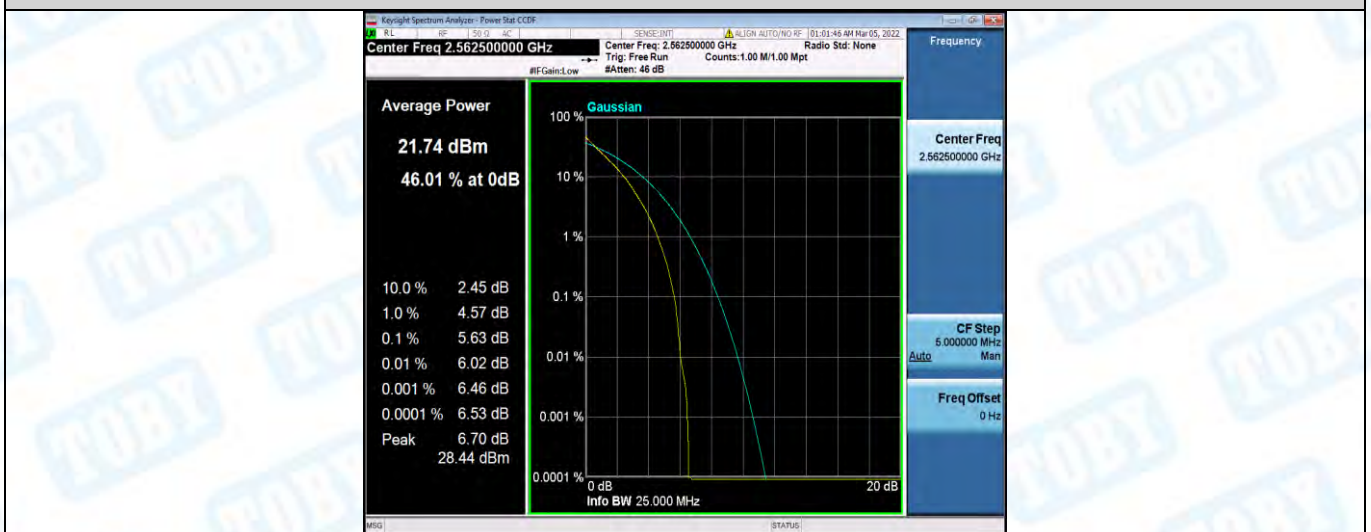

Band7-15MHz-QPSK-20825-75RB#0

Band7-15MHz-QPSK-21100-1RB#0

Band7-15MHz-QPSK-21100-75RB#0

Band7-15MHz-QPSK-21375-1RB#0

Band7-15MHz-QPSK-21375-75RB#0

Band7-15MHz-16QAM-20825-1RB#0

Band7-15MHz-16QAM-20825-75RB#0