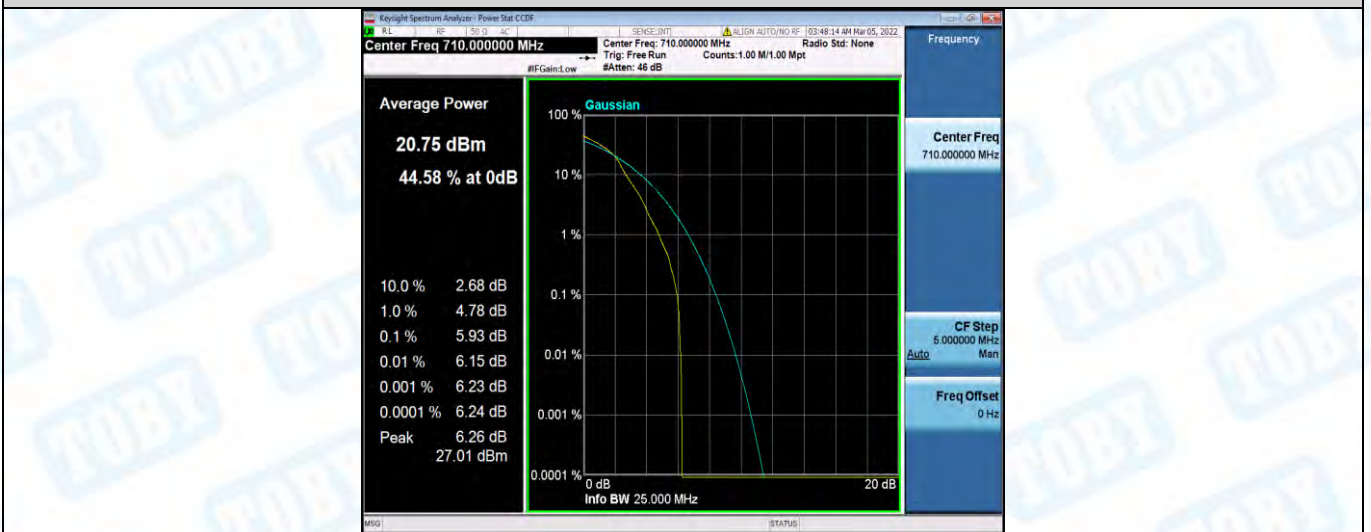

Band17-5MHz-QPSK-23790-1RB#0

Band17-5MHz-QPSK-23790-25RB#0

Band 17-5MHz-QPSK-23825-1RB#0

Band 17-5MHz-QPSK-23825-25RB#0

Band 17-5MHz-16QAM-23755-1RB#0

Band17-5MHz-16QAM-23755-25RB#0

Band17-5MHz-16QAM-23790-1RB#0