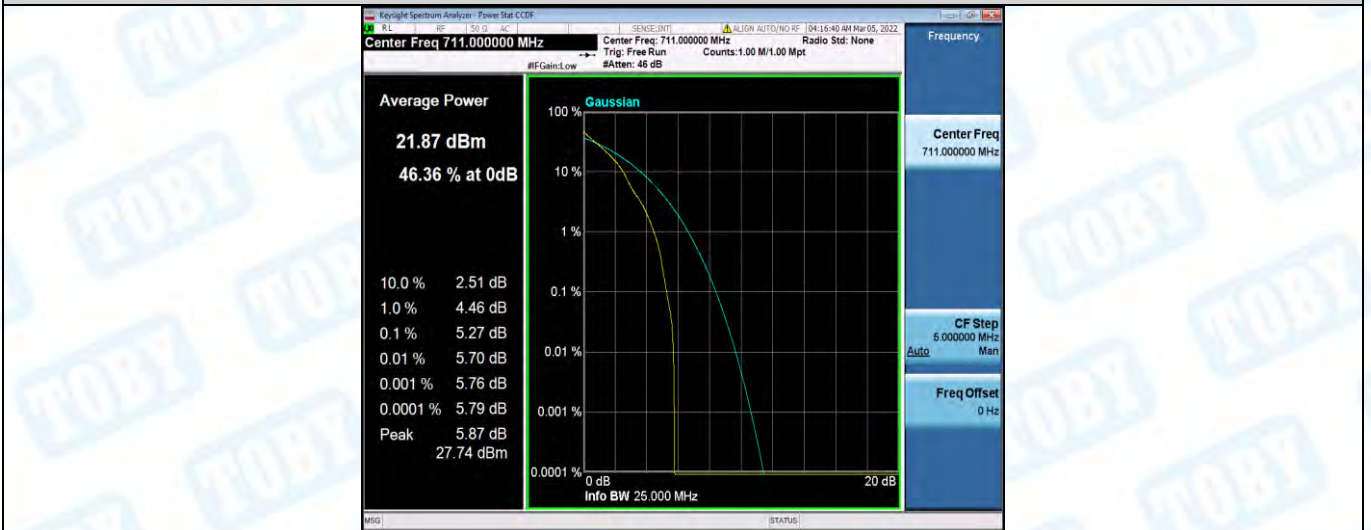

Band17-10MHz-QPSK-23800-1RB#0

Band17-10MHz-QPSK-23800-50RB#0