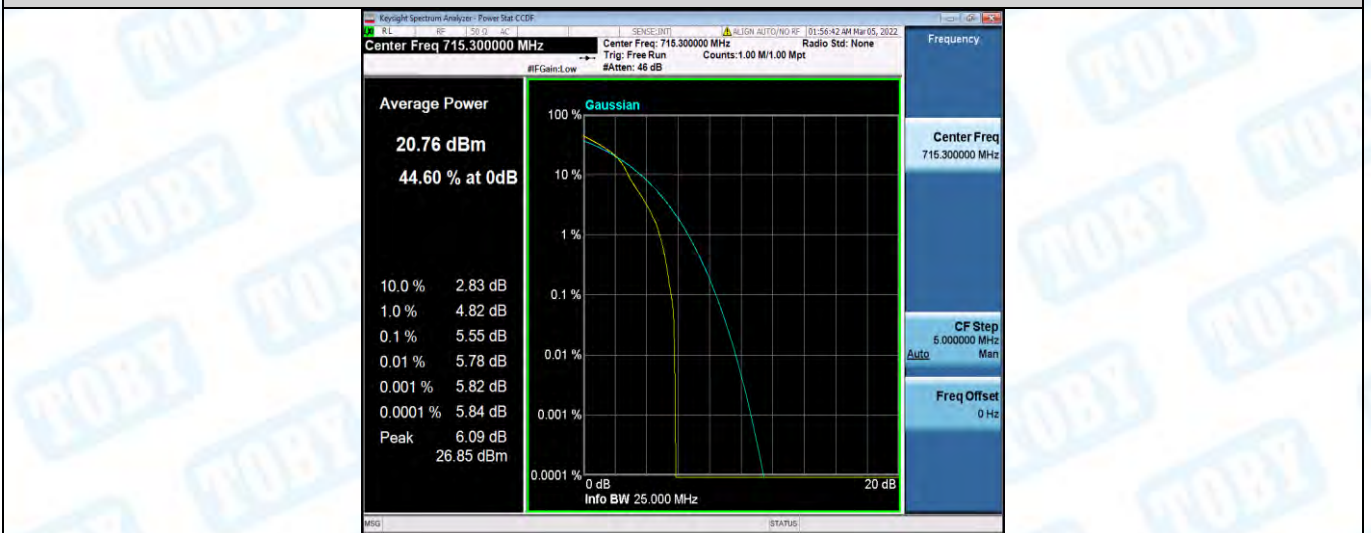

Band12-1.4MHz-QPSK-23173-6RB#0

Band12-1.4MHz-16QAM-23017-1RB#0

Band12-1.4MHz-16QAM-23017-6RB#0

Band12-1.4MHz-16QAM-23095-1RB#0

Band12-1.4MHz-16QAM-23095-6RB#0

Band12-1.4MHz-16QAM-23173-1RB#0

Band12-1.4MHz-16QAM-23173-6RB#0