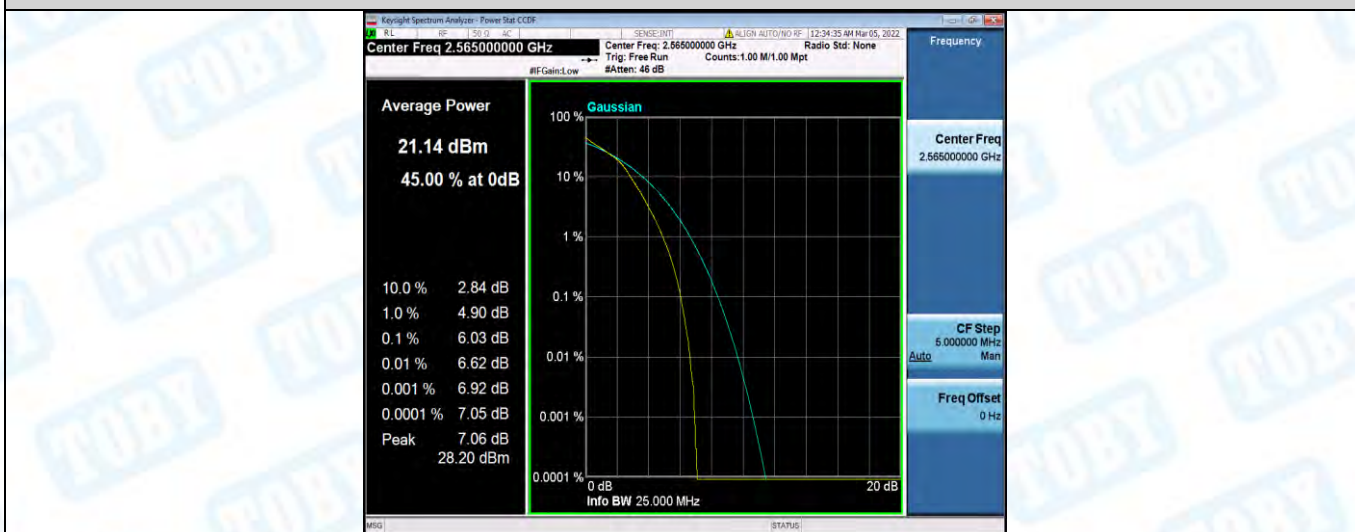

Band7-10MHz-16QAM-20800-1RB#0

Band7-10MHz-16QAM-20800-50RB#0

Band7-10MHz-16QAM-21100-1RB#0

Band7-10MHz-16QAM-21100-50RB#0

Band7-10MHz-16QAM-21400-1RB#0

Band7-10MHz-16QAM-21400-50RB#0

Band7-15MHz-QPSK-20825-1RB#0