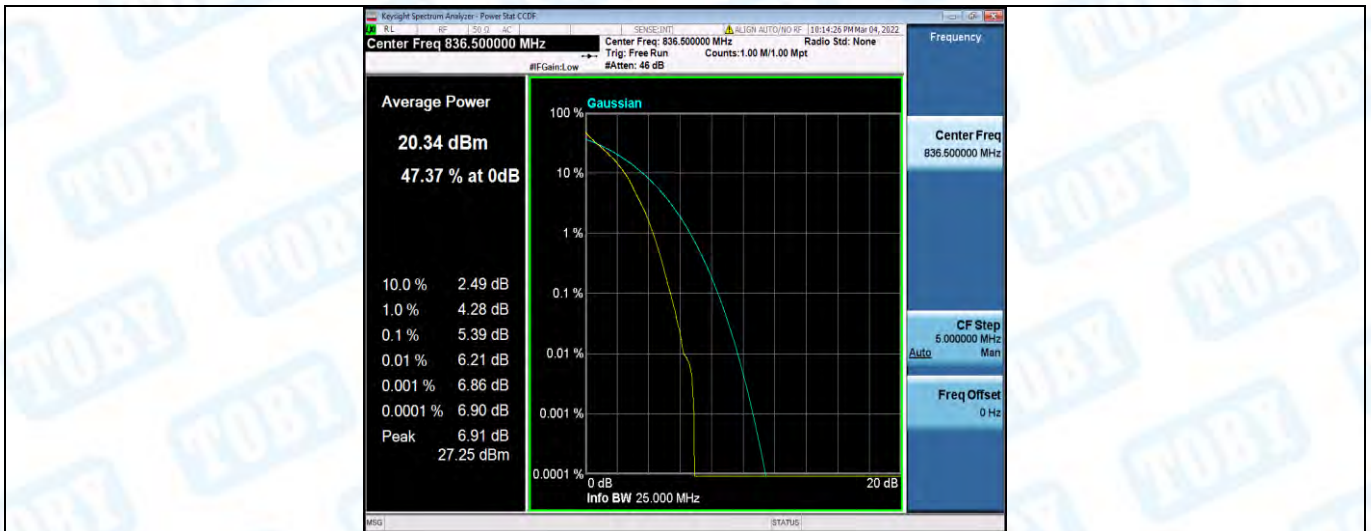

Band4-20MHz-16QAM-20300-100RB#0

Band5-1.4MHz-QPSK-20407-1RB#0

Band5-1.4MHz-QPSK-20407-6RB#0

Band5-1.4MHz-QPSK-20525-1RB#0

Band5-1.4MHz-QPSK-20525-6RB#0

Band5-1.4MHz-QPSK-20643-1RB#0

Band5-1.4MHz-QPSK-20643-6RB#0