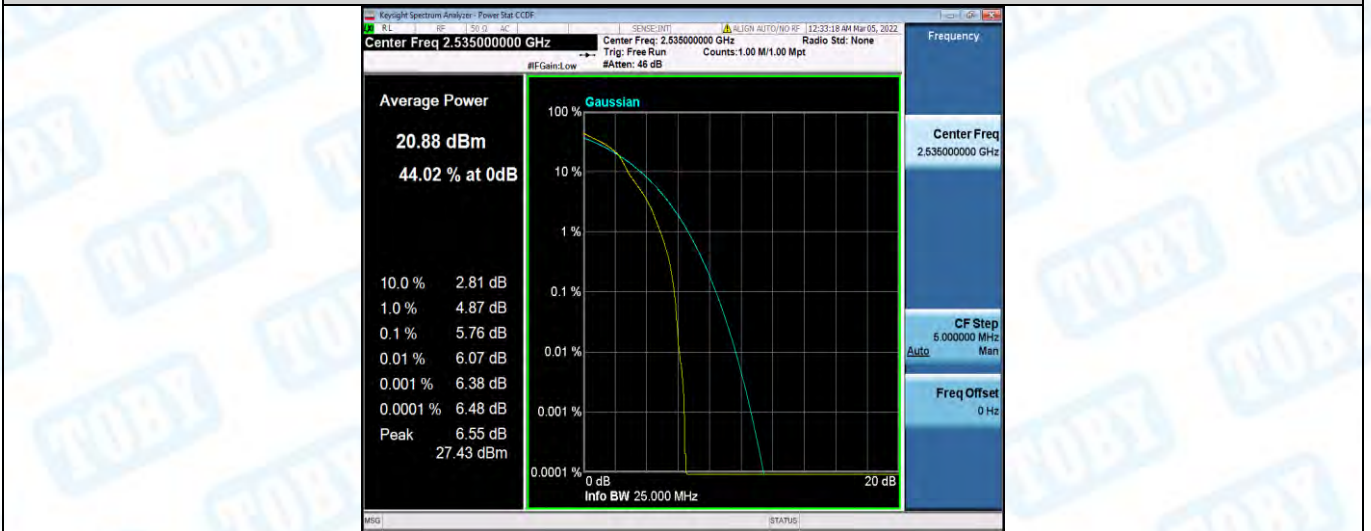

Band7-10MHz-16QAM-21100-1RB#0

Band7-10MHz-16QAM-21100-50RB#0