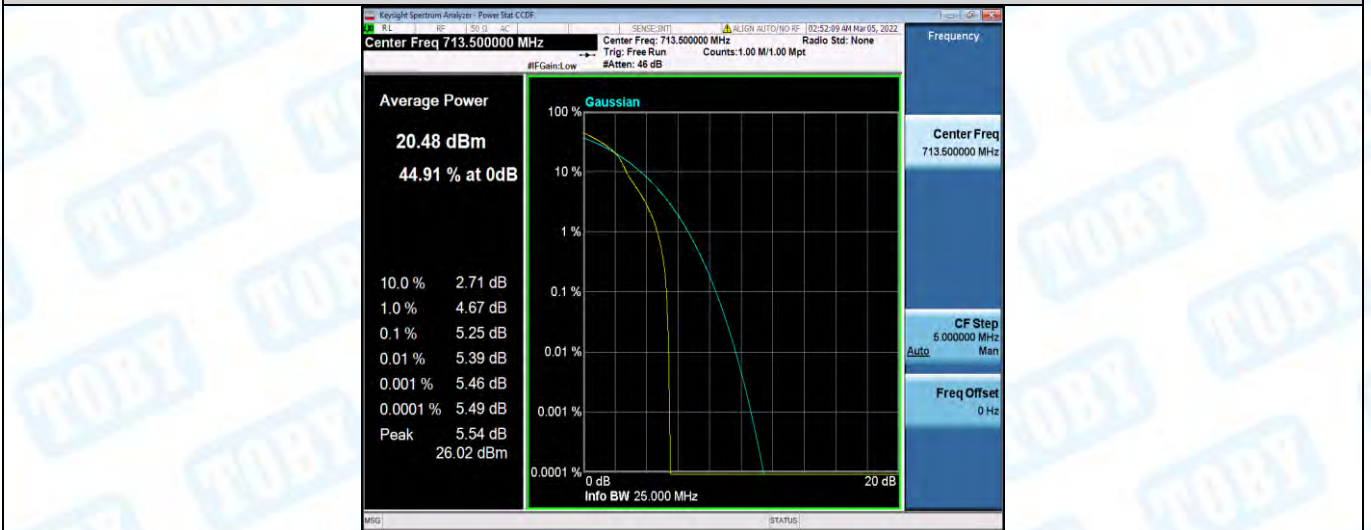

Band12-5MHz-16QAM-23155-1RB#0

Band12-5MHz-16QAM-23155-25RB#0