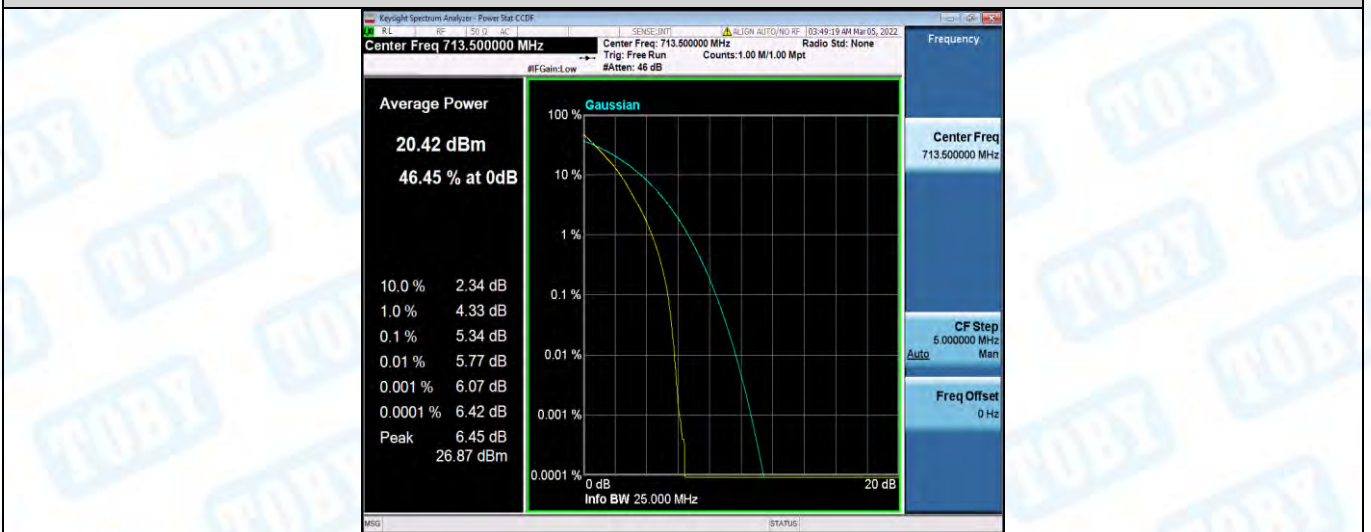

Band17-5MHz-QPSK-23790-1RB#0

Band17-5MHz-QPSK-23790-25RB#0

Band 17-5MHz-QPSK-23825-1RB#0

Band 17-5MHz-QPSK-23825-25RB#0

Band 17-5MHz-16QAM-23755-1RB#0

Band17-5MHz-16QAM-23755-25RB#0

Band17-5MHz-16QAM-23790-1RB#0