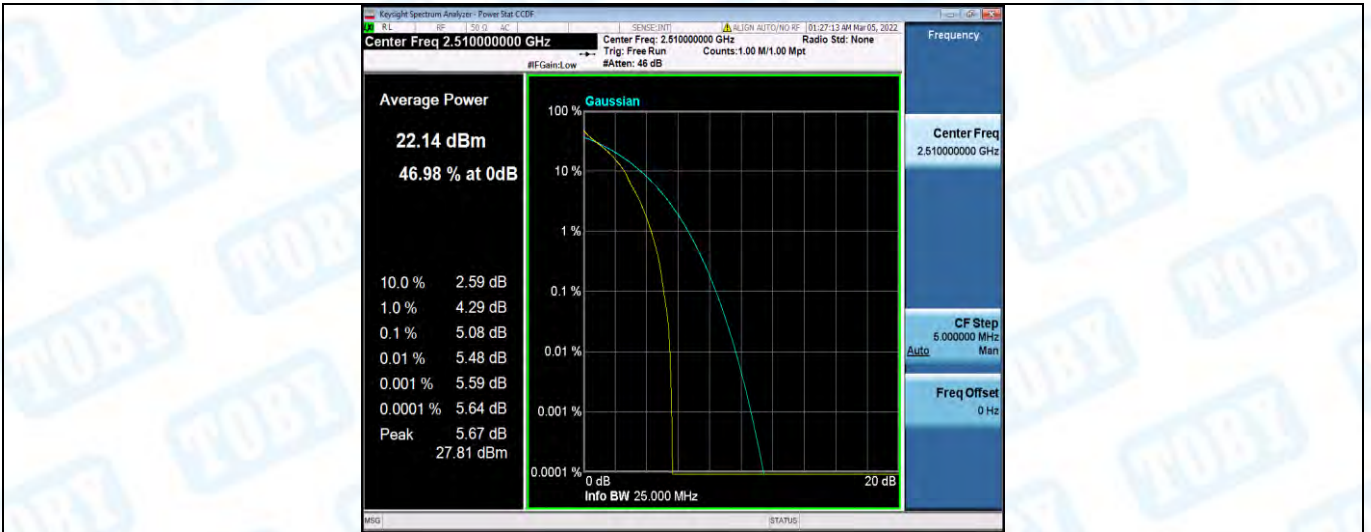

Band7-15MHz-16QAM-21100-1RB#0

Band7-15MHz-16QAM-21100-75RB#0

Band7-15MHz-16QAM-21375-1RB#0

Band7-15MHz-16QAM-21375-75RB#0

Band7-20MHz-QPSK-20850-1RB#0

Band7-20MHz-QPSK-20850-100RB#0

Band7-20MHz-QPSK-21100-1RB#0