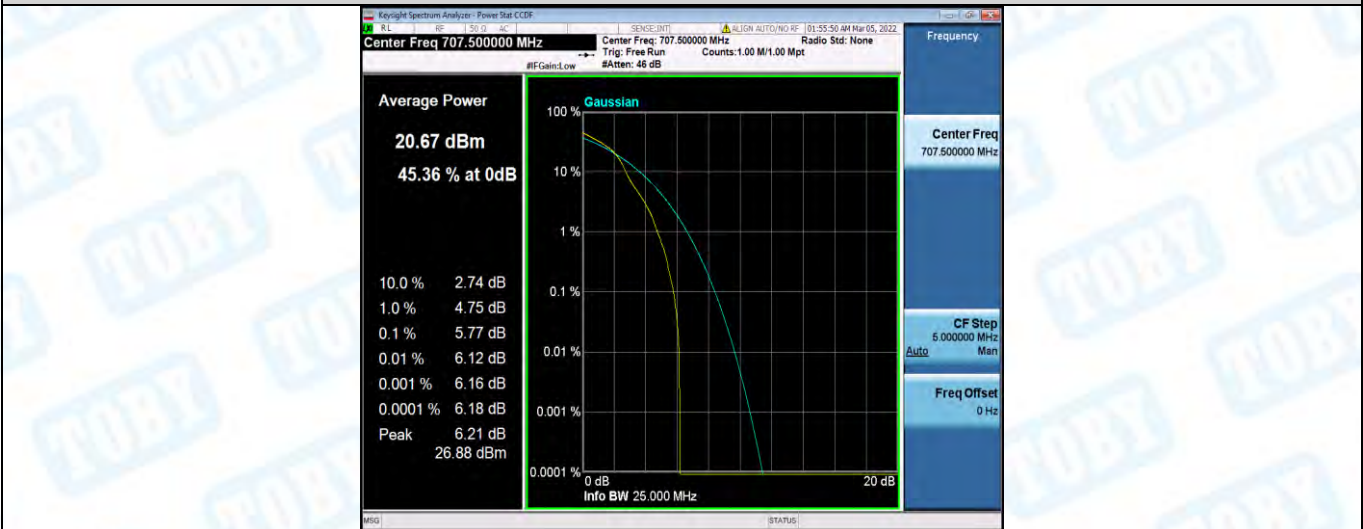

Band12-1.4MHz-QPSK-23173-6RB#0

Band12-1.4MHz-16QAM-23017-1RB#0

Band12-1.4MHz-16QAM-23017-6RB#0

Band12-1.4MHz-16QAM-23095-1RB#0

Band12-1.4MHz-16QAM-23095-6RB#0

Band12-1.4MHz-16QAM-23173-1RB#0

Band12-1.4MHz-16QAM-23173-6RB#0