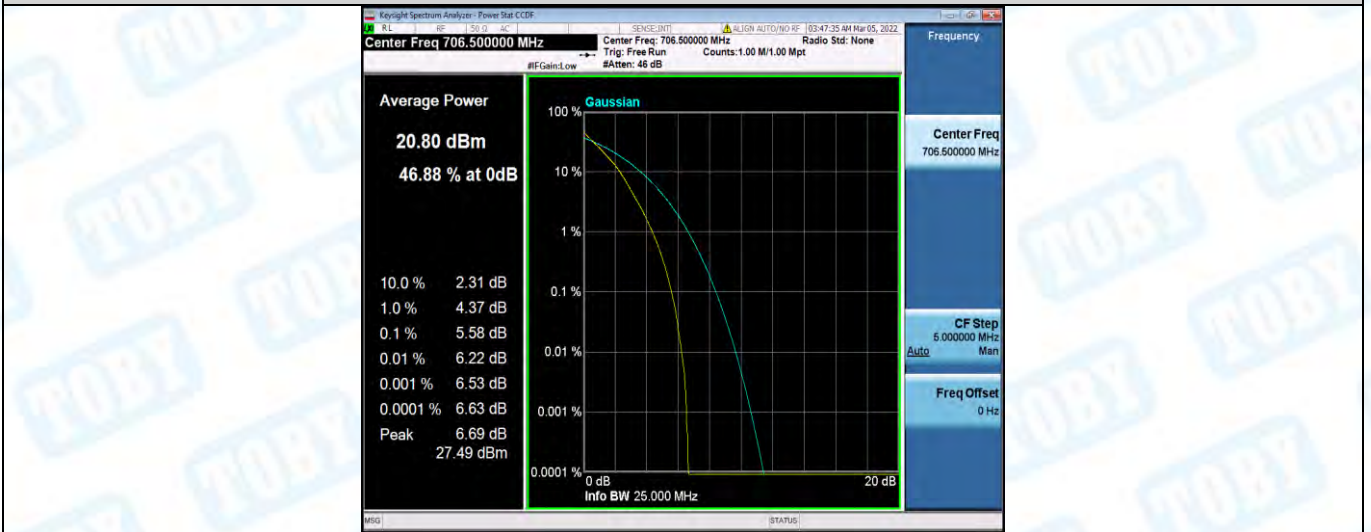

Band12-10MHz-QPSK-23130-1RB#0

Band12-10MHz-QPSK-23130-50RB#0

Band12-10MHz-16QAM-23060-1RB#0

Band12-10MHz-16QAM-23130-1RB#0

Band12-10MHz-16QAM-23130-50RB#0

Band17-5MHz-QPSK-23755-1RB#0

Band17-5MHz-QPSK-23755-25RB#0