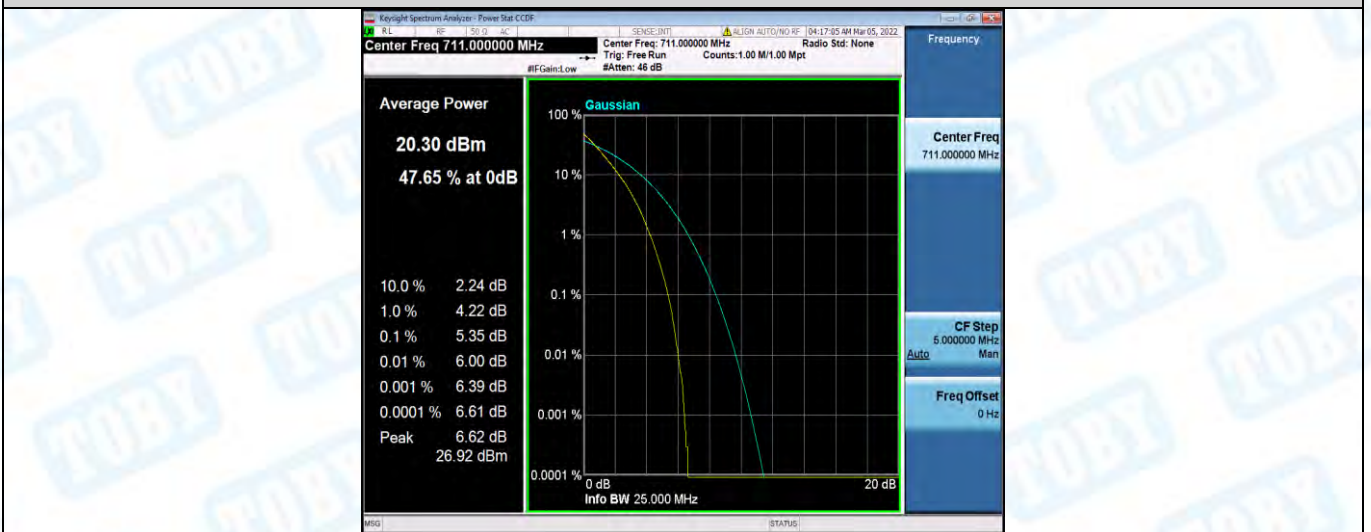

Band17-10MHz-QPSK-23800-50RB#0

Band17-10MHz-16QAM-23780-1RB#0