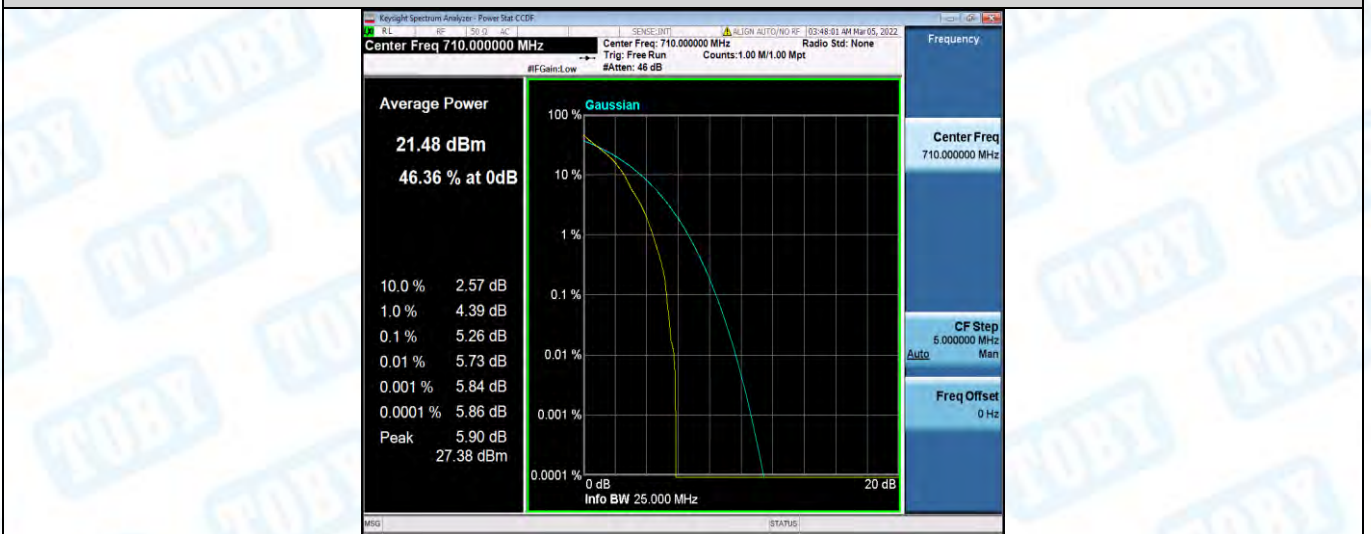

Band17-5MHz-QPSK-23790-1RB#0

Band17-5MHz-QPSK-23790-25RB#0