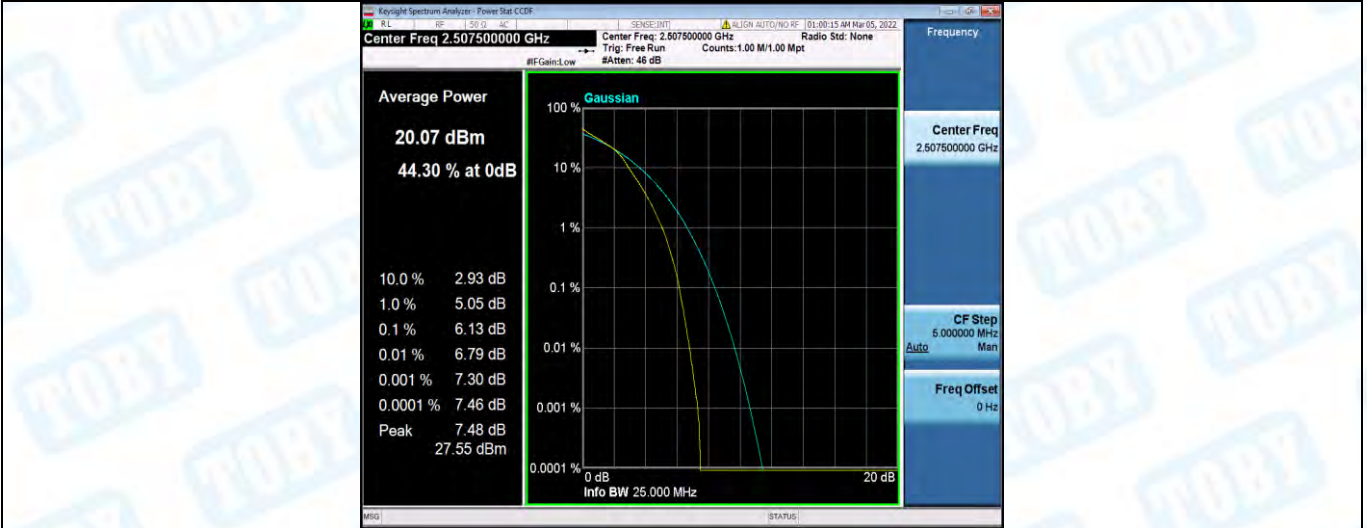

Band7-15MHz-QPSK-20825-75RB#0

Band7-15MHz-QPSK-21100-1RB#0

Band7-15MHz-QPSK-21100-75RB#0

Band7-15MHz-QPSK-21375-1RB#0

Band7-15MHz-QPSK-21375-75RB#0

Band7-15MHz-16QAM-20825-1RB#0

Band7-15MHz-16QAM-20825-75RB#0