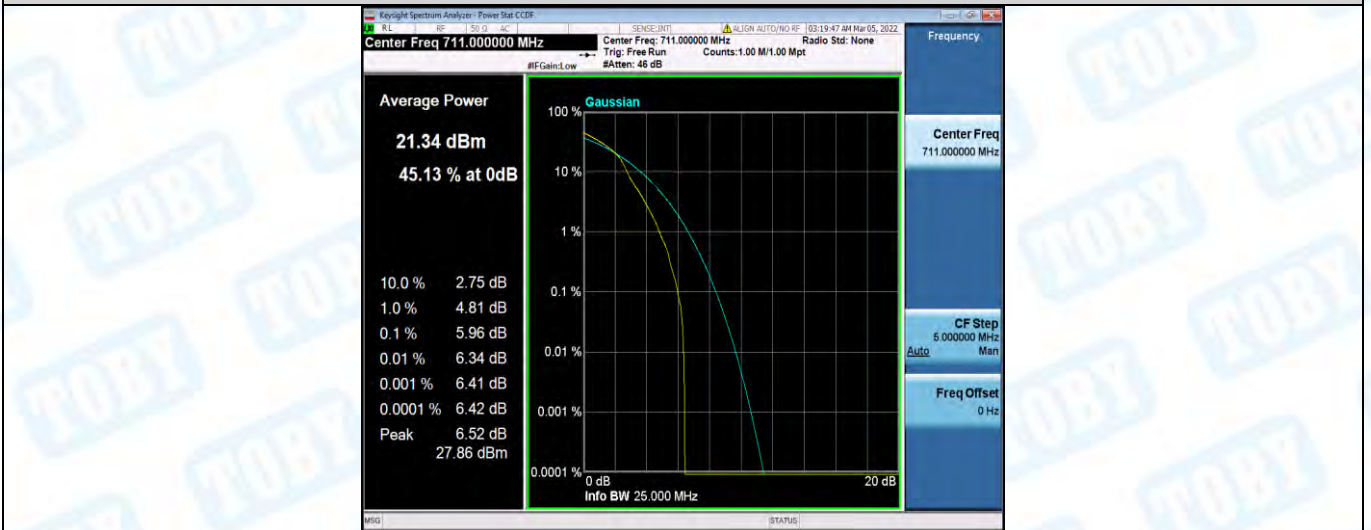

Band12-10MHz-QPSK-23130-1RB#0

Band12-10MHz-QPSK-23130-50RB#0

Band12-10MHz-16QAM-23060-1RB#0

Band12-10MHz-16QAM-23130-1RB#0

Band12-10MHz-16QAM-23130-50RB#0

Band17-5MHz-QPSK-23755-1RB#0

Band17-5MHz-QPSK-23755-25RB#0