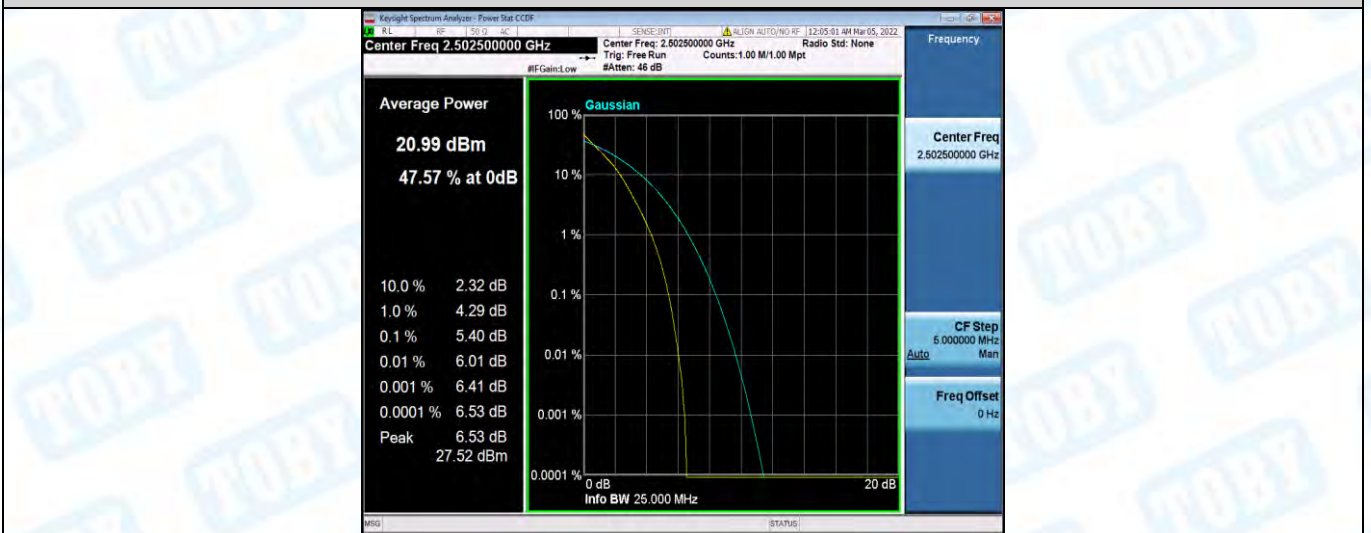

Band5-10MHz-16QAM-20525-1RB#0

Band5-10MHz-16QAM-20525-50RB#0

Band5-10MHz-16QAM-20600-1RB#0

Band5-10MHz-16QAM-20600-50RB#0

Band7-5MHz-QPSK-20775-1RB#0

Band7-5MHz-QPSK-20775-25RB#0

Band7-5MHz-QPSK-21100-1RB#0