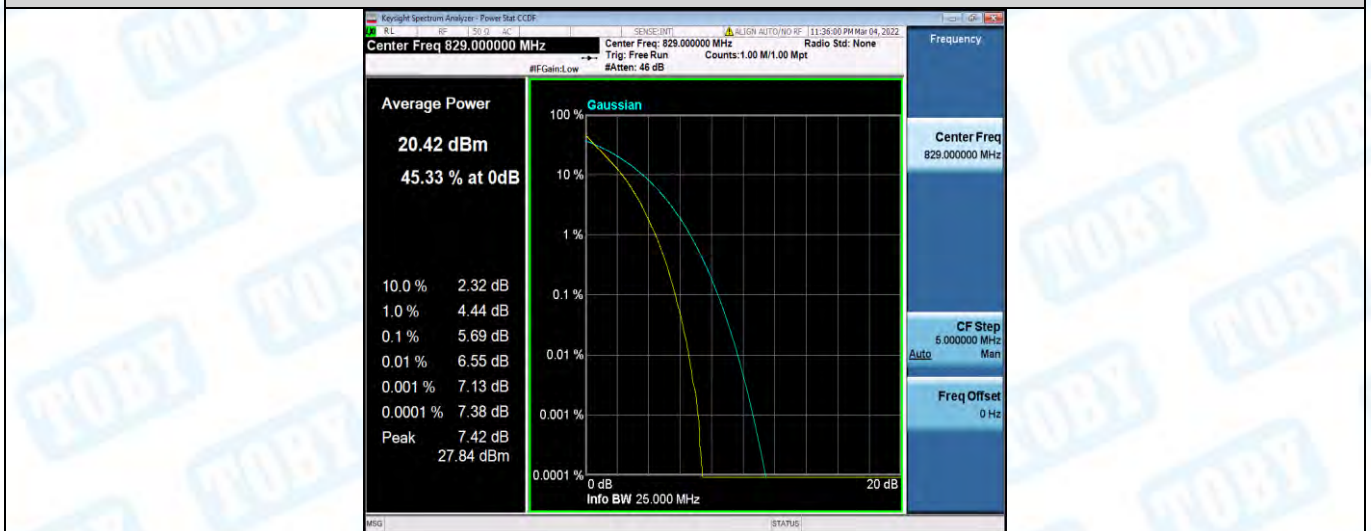

Band5-10MHz-QPSK-20450-50RB#0

Band5-10MHz-QPSK-20525-1RB#0