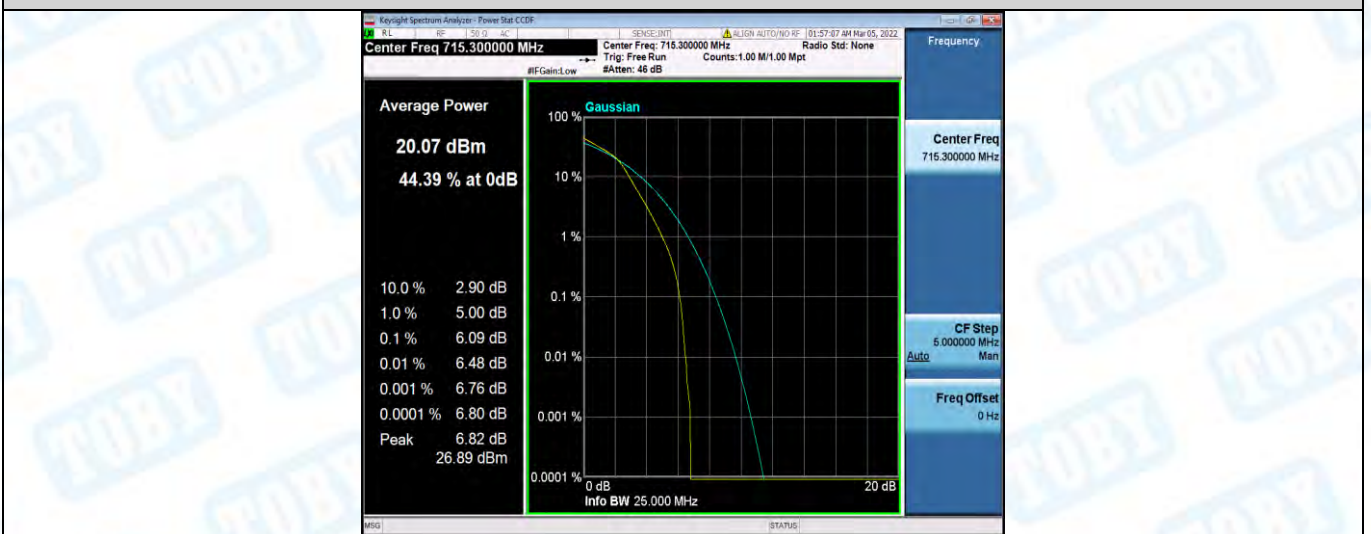

Band12-1.4MHz-QPSK-23173-6RB#0

Band12-1.4MHz-16QAM-23017-1RB#0

Band12-1.4MHz-16QAM-23017-6RB#0

Band12-1.4MHz-16QAM-23095-1RB#0

Band12-1.4MHz-16QAM-23095-6RB#0

Band12-1.4MHz-16QAM-23173-1RB#0

Band12-1.4MHz-16QAM-23173-6RB#0