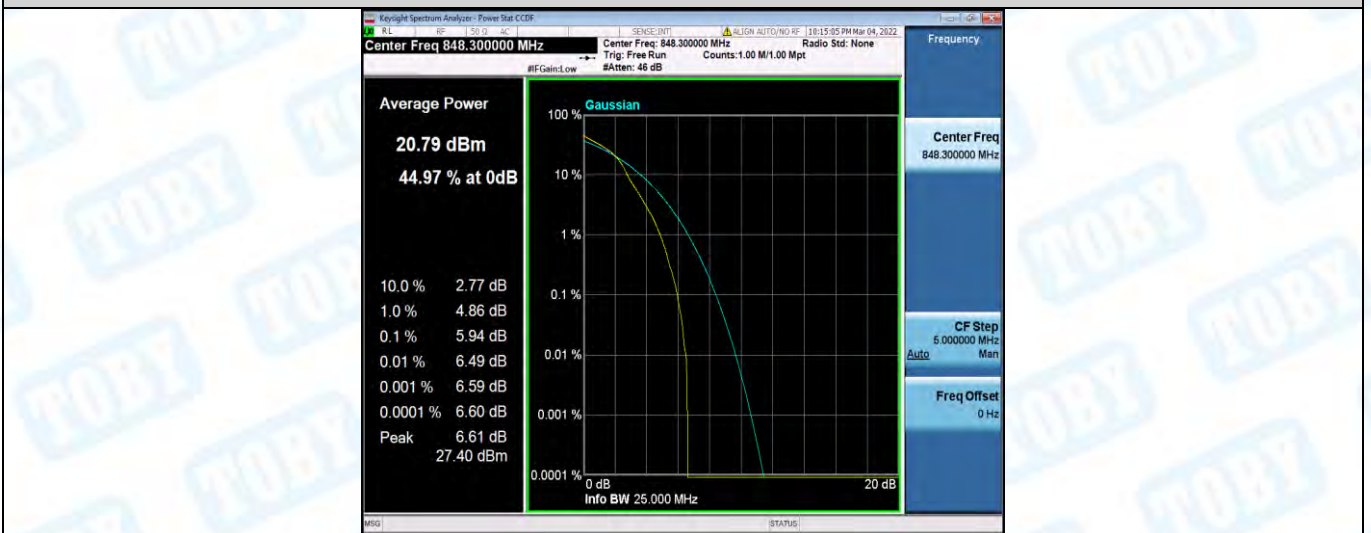

Band5-1.4MHz-16QAM-20407-1RB#0

Band5-1.4MHz-16QAM-20407-6RB#0

Band5-1.4MHz-16QAM-20525-1RB#0

Band5-1.4MHz-16QAM-20525-6RB#0

Band5-1.4MHz-16QAM-20643-1RB#0

Band5-1.4MHz-16QAM-20643-6RB#0

Band5-3MHz-QPSK-20415-1RB#0