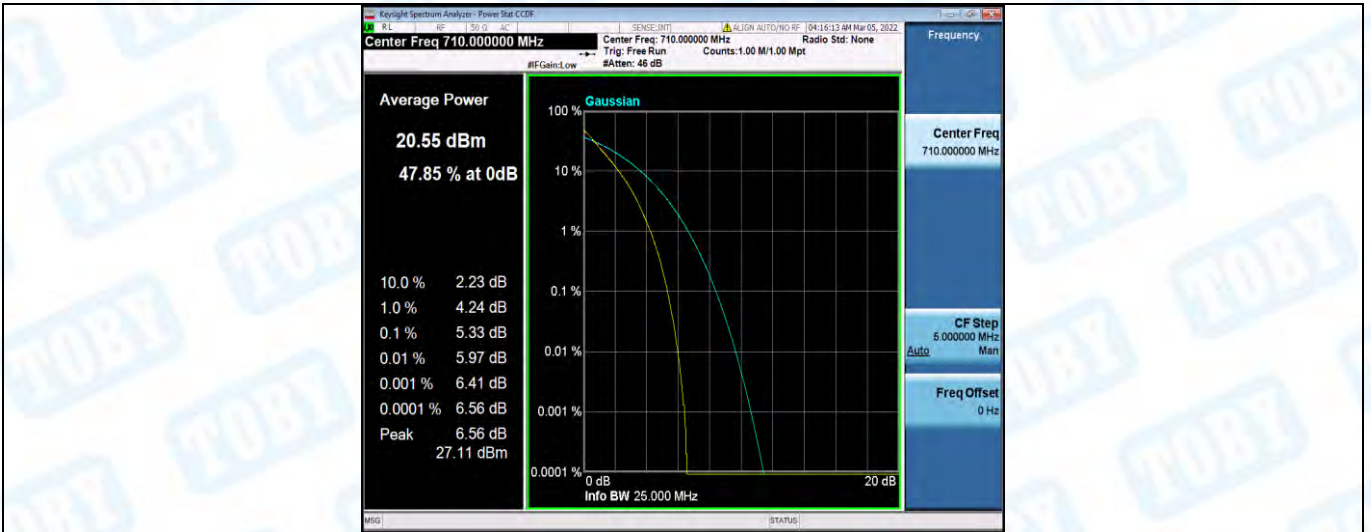

Band17-5MHz-16QAM-23790-25RB#0

Band17-5MHz-16QAM-23825-1RB#0

Band17-5MHz-16QAM-23825-25RB#0

Band17-10MHz-QPSK-23780-1RB#0

Band17-10MHz-QPSK-23780-50RB#0

Band17-10MHz-QPSK-23790-1RB#0

Band17-10MHz-QPSK-23790-50RB#0