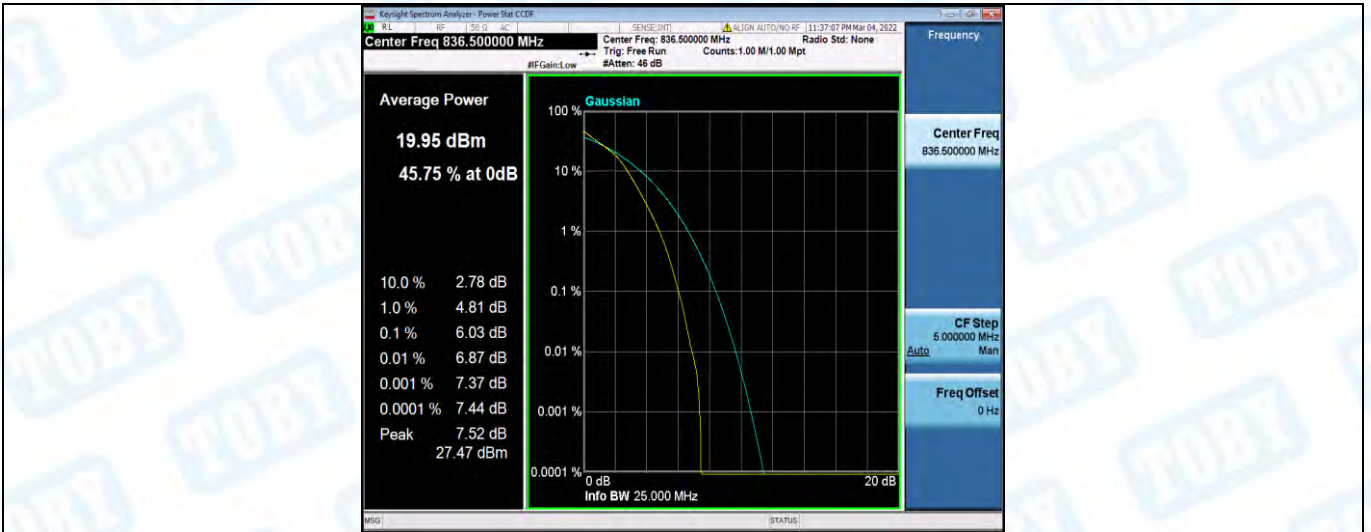

Band5-10MHz-16QAM-20525-50RB#0

Band5-10MHz-16QAM-20600-1RB#0