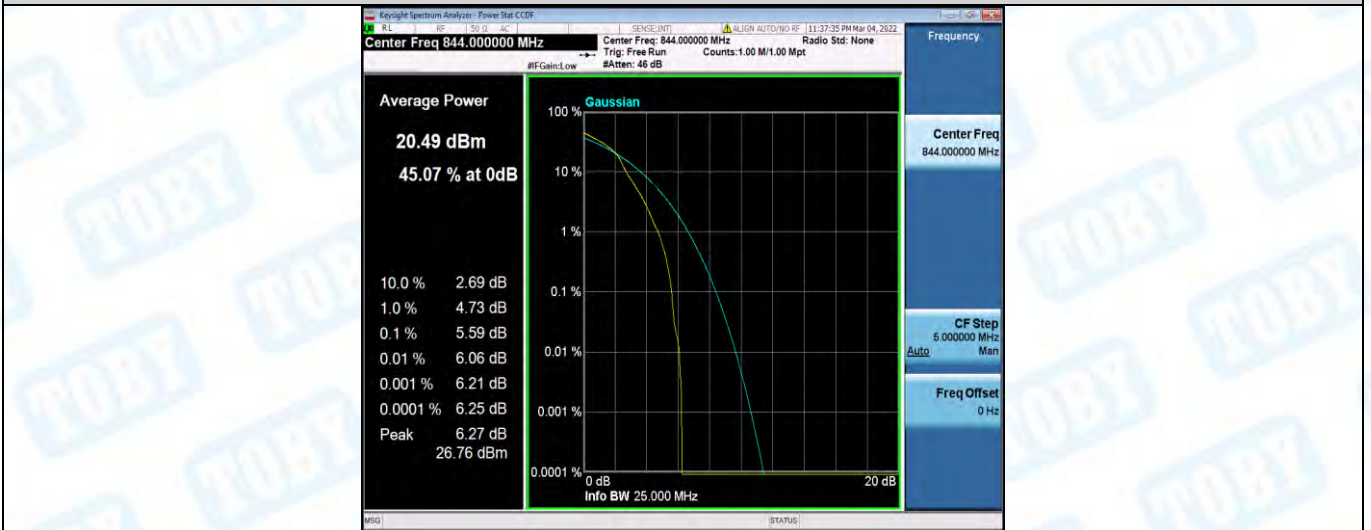

Band5-10MHz-16QAM-20600-1RB#0

Band5-10MHz-16QAM-20600-50RB#0