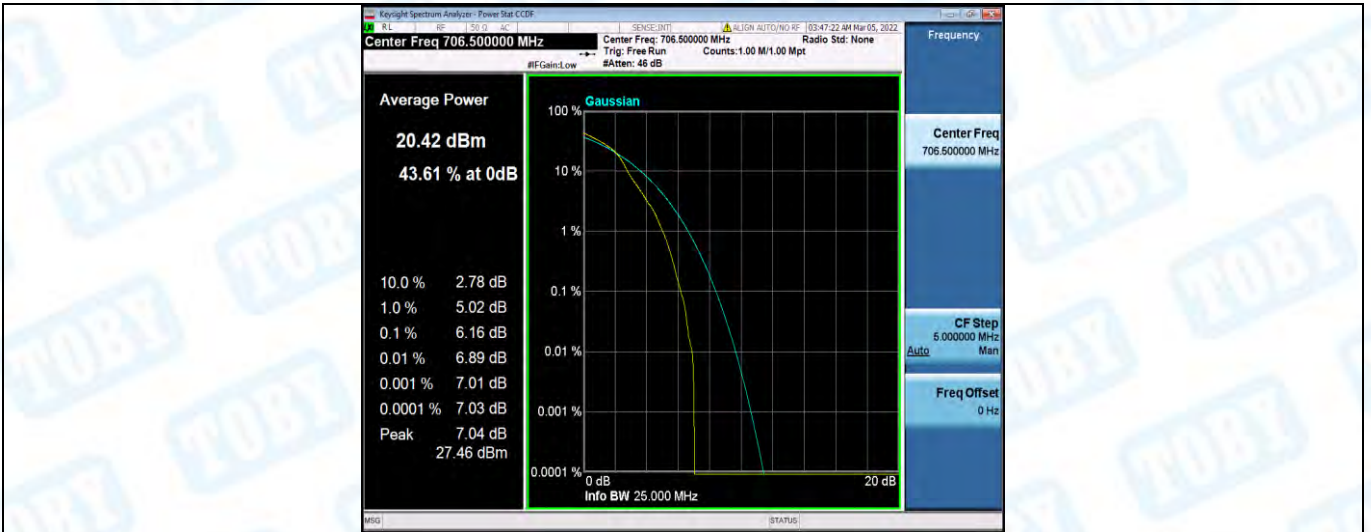

Band17-5MHz-QPSK-23790-1RB#0

Band17-5MHz-QPSK-23790-25RB#0

Band 17-5MHz-QPSK-23825-1RB#0

Band 17-5MHz-QPSK-23825-25RB#0

Band 17-5MHz-16QAM-23755-1RB#0

Band17-5MHz-16QAM-23755-25RB#0

Band17-5MHz-16QAM-23790-1RB#0