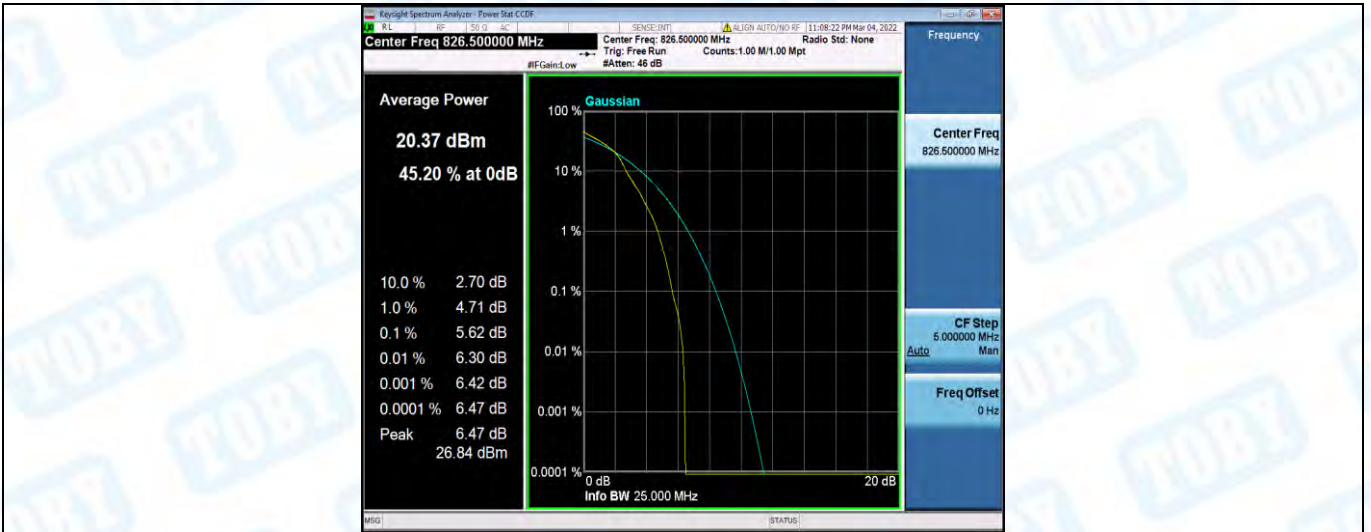

Band5-5MHz-16QAM-20425-1RB#0

Band5-5MHz-16QAM-20425-25RB#0