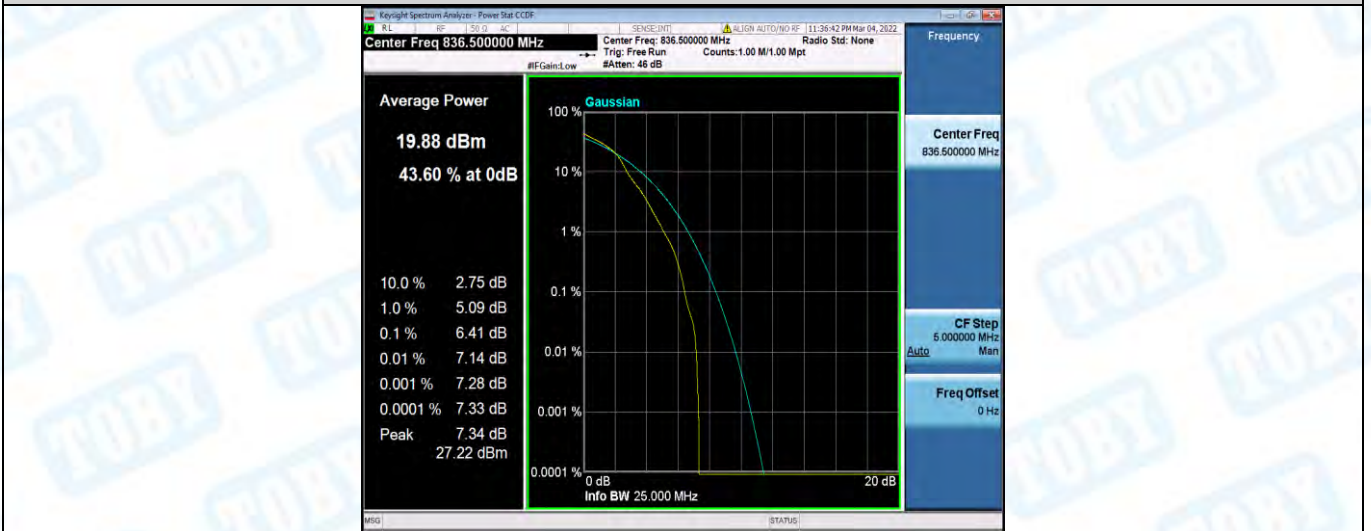

Band5-10MHz-16QAM-20525-1RB#0

Band5-10MHz-16QAM-20525-50RB#0