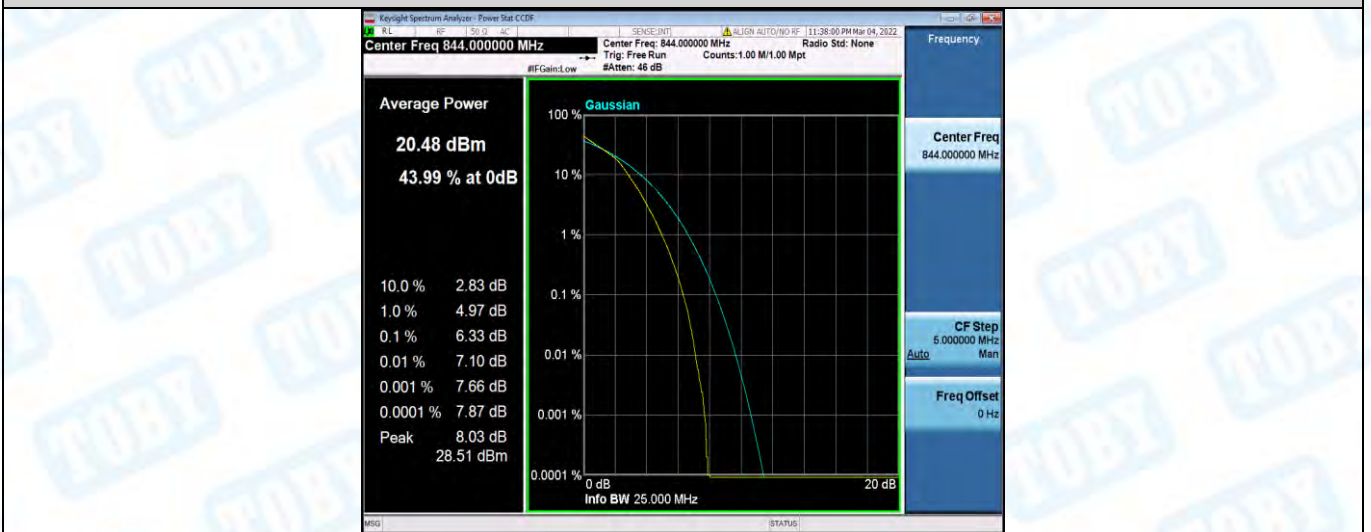

Band5-10MHz-16QAM-20525-1RB#0

Band5-10MHz-16QAM-20525-50RB#0

Band5-10MHz-16QAM-20600-1RB#0

Band5-10MHz-16QAM-20600-50RB#0

Band7-5MHz-QPSK-20775-1RB#0

Band7-5MHz-QPSK-20775-25RB#0

Band7-5MHz-QPSK-21100-1RB#0