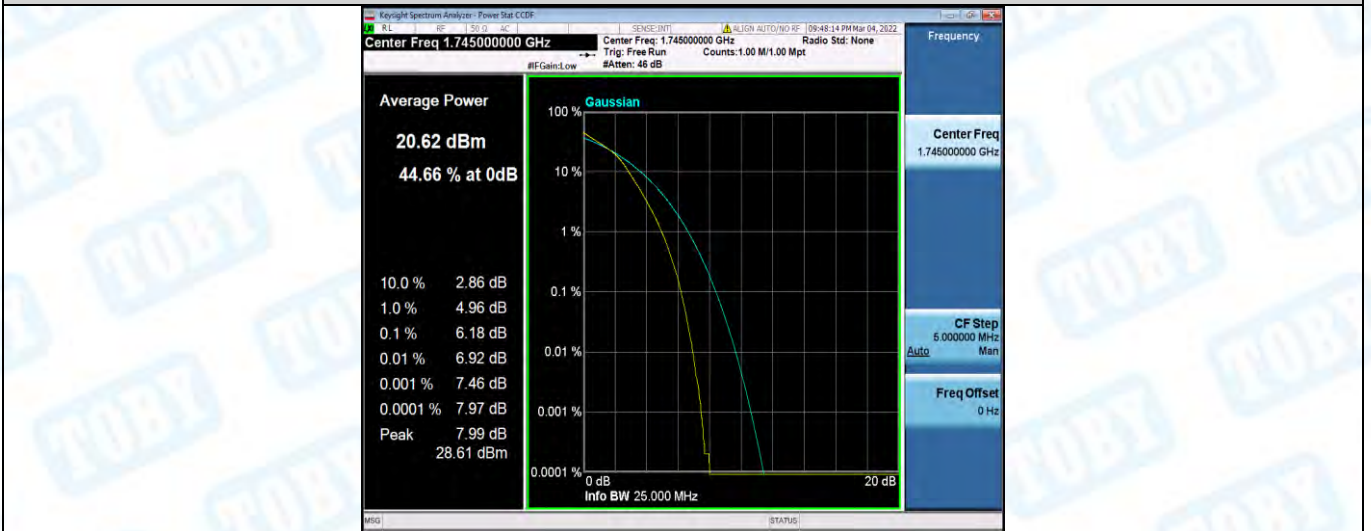

Band4-20MHz-16QAM-20300-100RB#0

Band5-1.4MHz-QPSK-20407-1RB#0