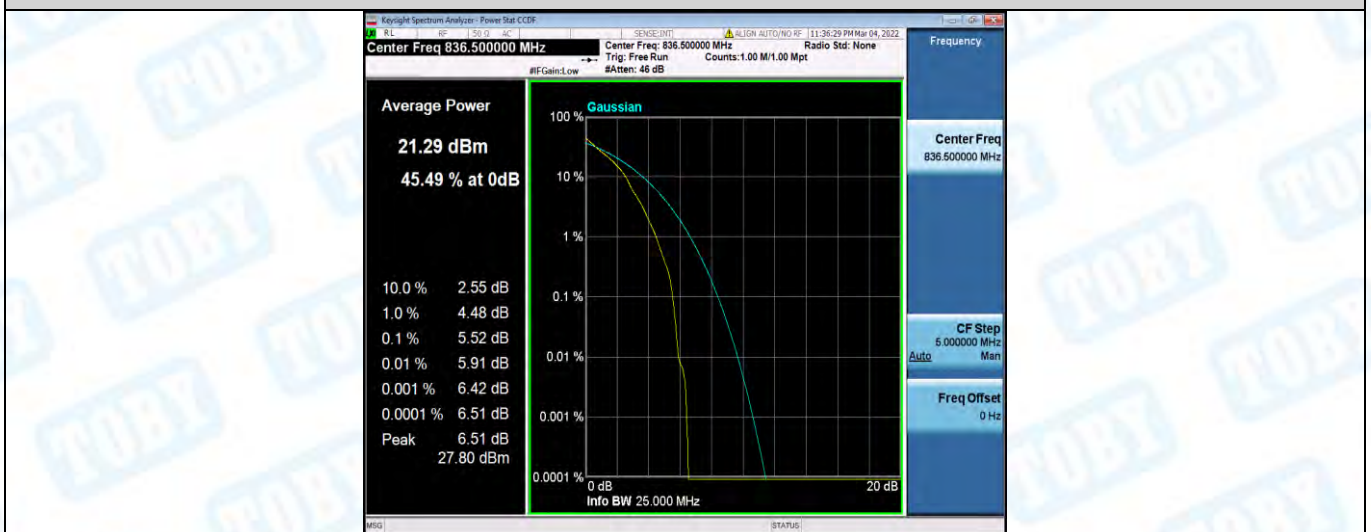

Band5-10MHz-QPSK-20525-1RB#0

Band5-10MHz-QPSK-20525-50RB#0