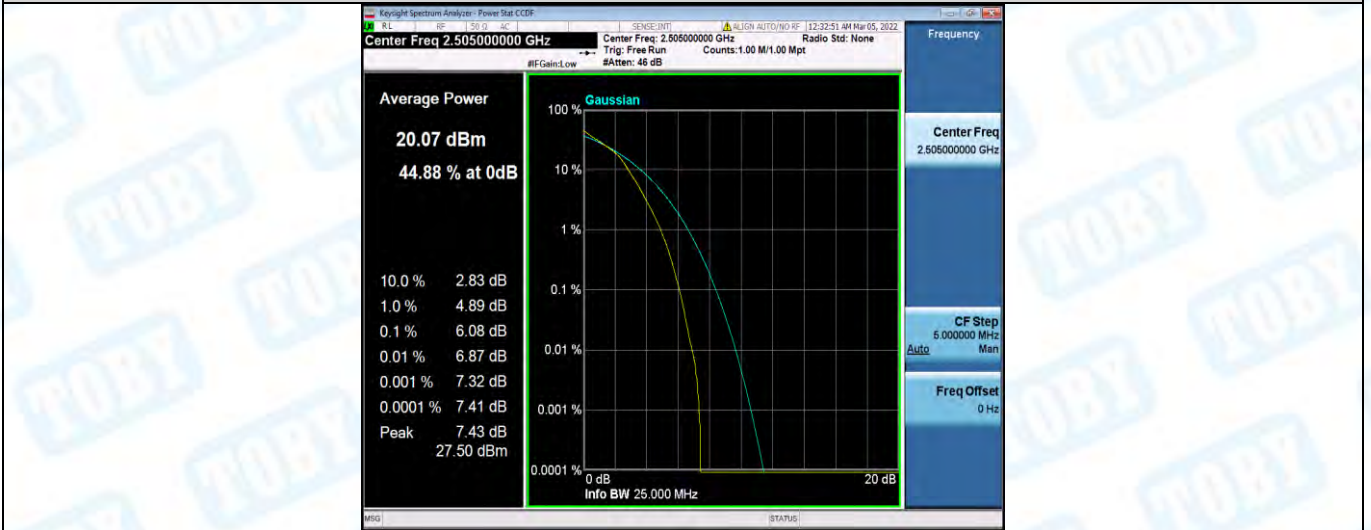

Band7-10MHz-16QAM-20800-50RB#0

Band7-10MHz-16QAM-21100-1RB#0