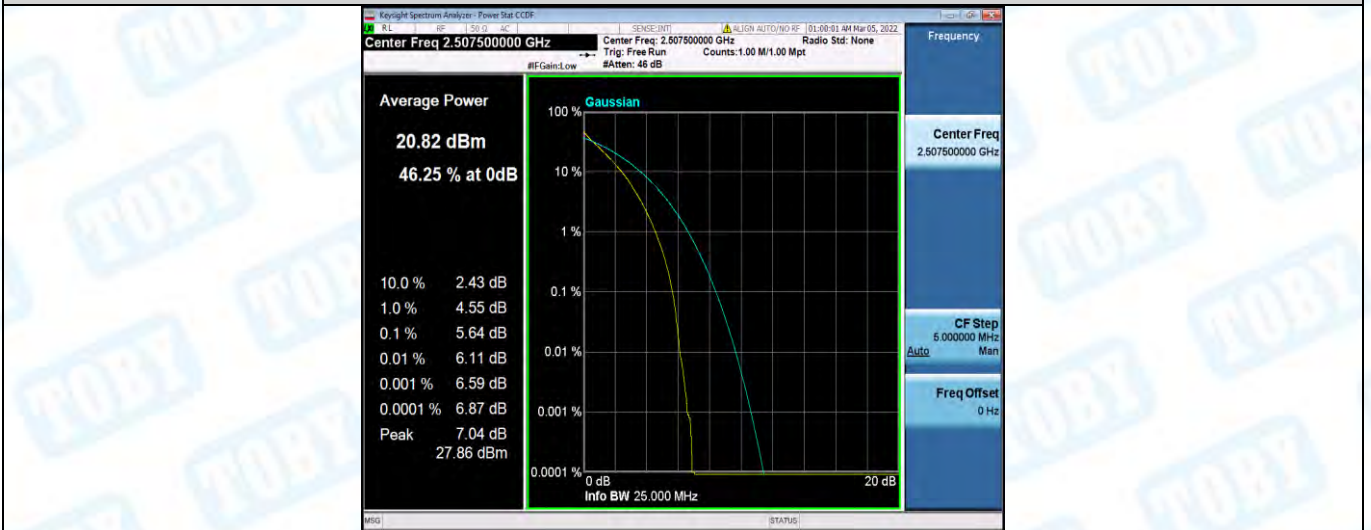

Band7-15MHz-QPSK-20825-75RB#0

Band7-15MHz-QPSK-21100-1RB#0