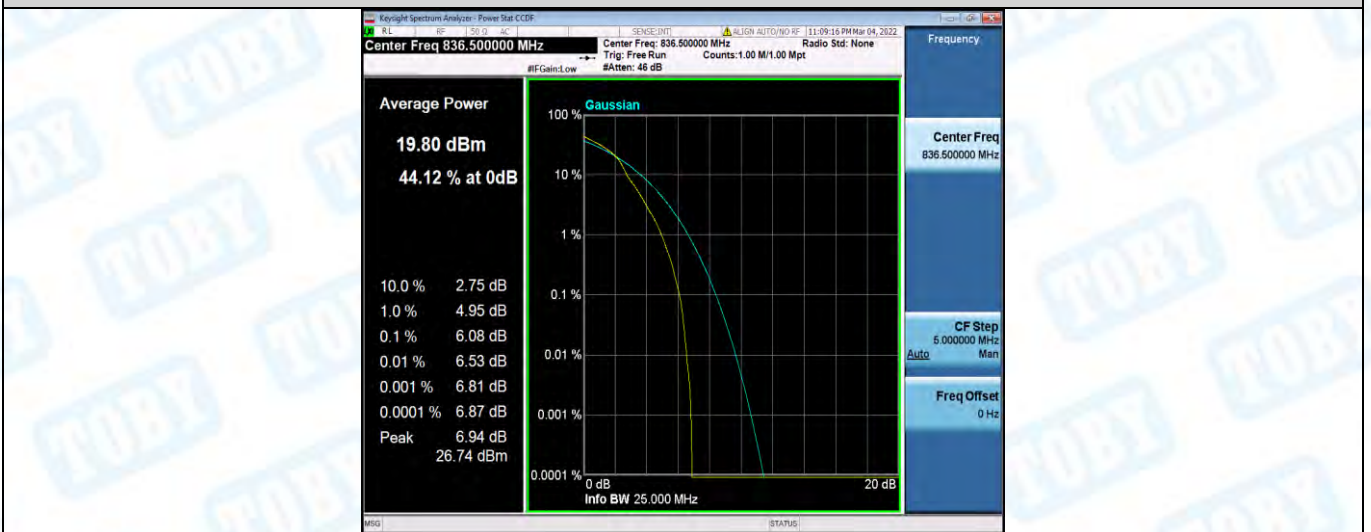

Band5-5MHz-QPSK-20625-25RB#0

Band5-5MHz-16QAM-20425-1RB#0

Band5-5MHz-16QAM-20425-25RB#0

Band5-5MHz-16QAM-20525-1RB#0

Band5-5MHz-16QAM-20525-25RB#0

Band5-5MHz-16QAM-20625-1RB#0

Band5-5MHz-16QAM-20625-25RB#0

Band5-10MHz-QPSK-20450-1RB#0