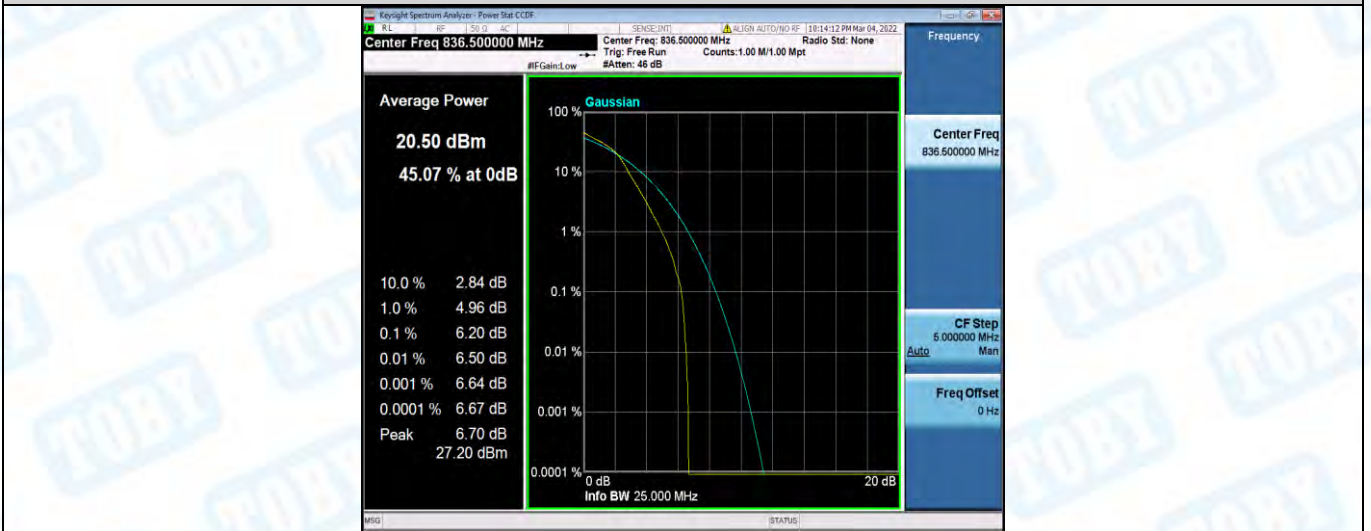

Band5-1.4MHz-16QAM-20525-1RB#0

Band5-1.4MHz-16QAM-20525-6RB#0