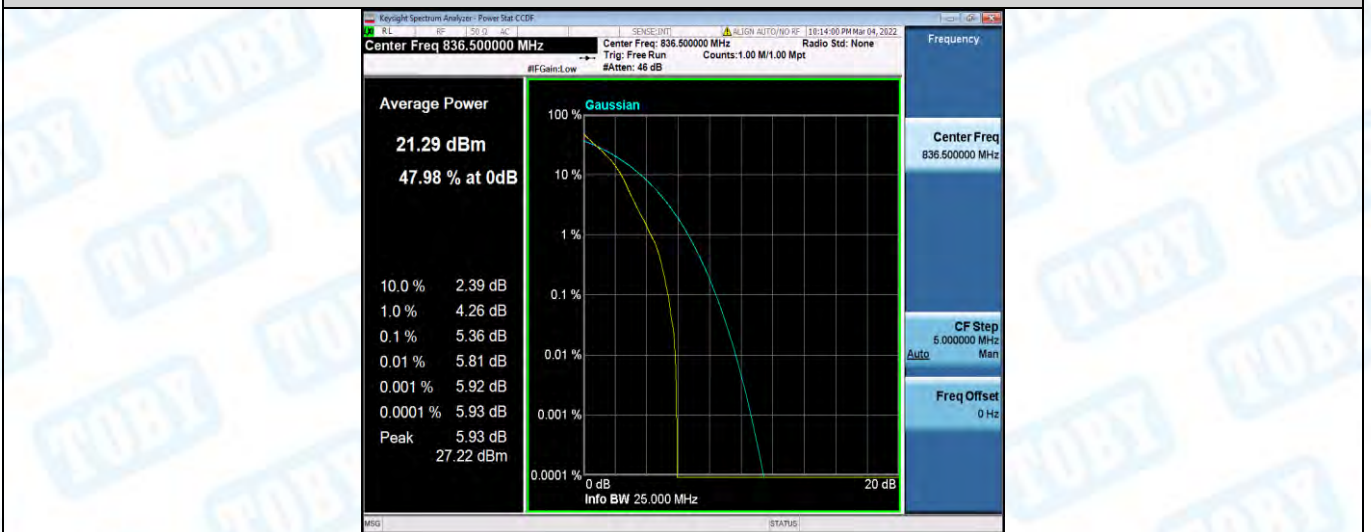

Band4-20MHz-16QAM-20300-100RB#0

Band5-1.4MHz-QPSK-20407-1RB#0

Band5-1.4MHz-QPSK-20407-6RB#0

Band5-1.4MHz-QPSK-20525-1RB#0

Band5-1.4MHz-QPSK-20525-6RB#0

Band5-1.4MHz-QPSK-20643-1RB#0

Band5-1.4MHz-QPSK-20643-6RB#0