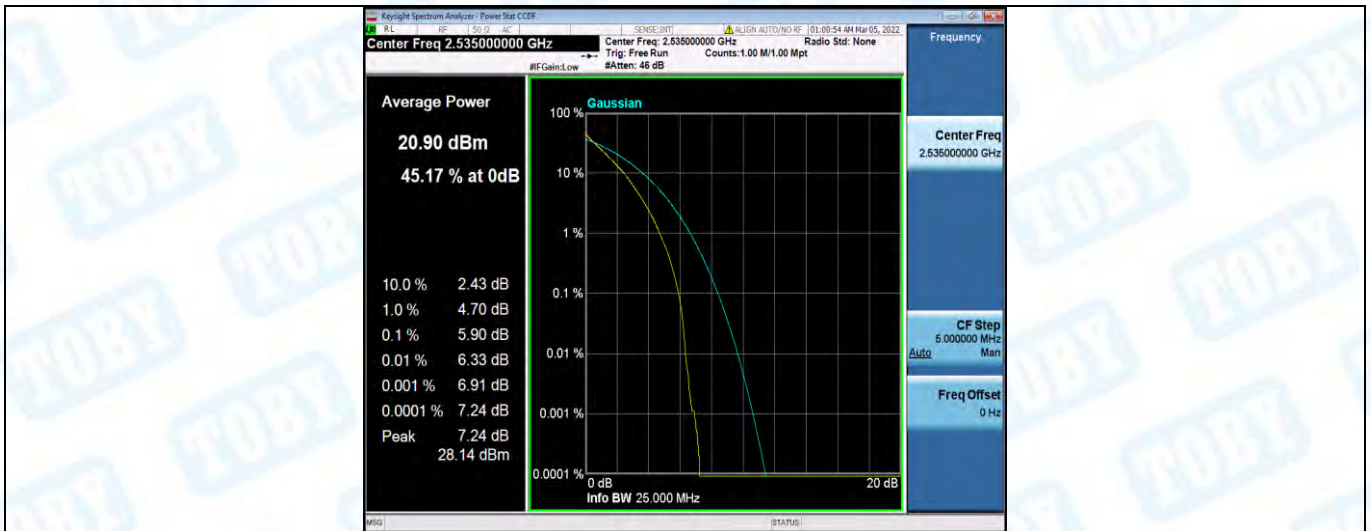

Band7-15MHz-QPSK-21100-75RB#0

Band7-15MHz-QPSK-21375-1RB#0