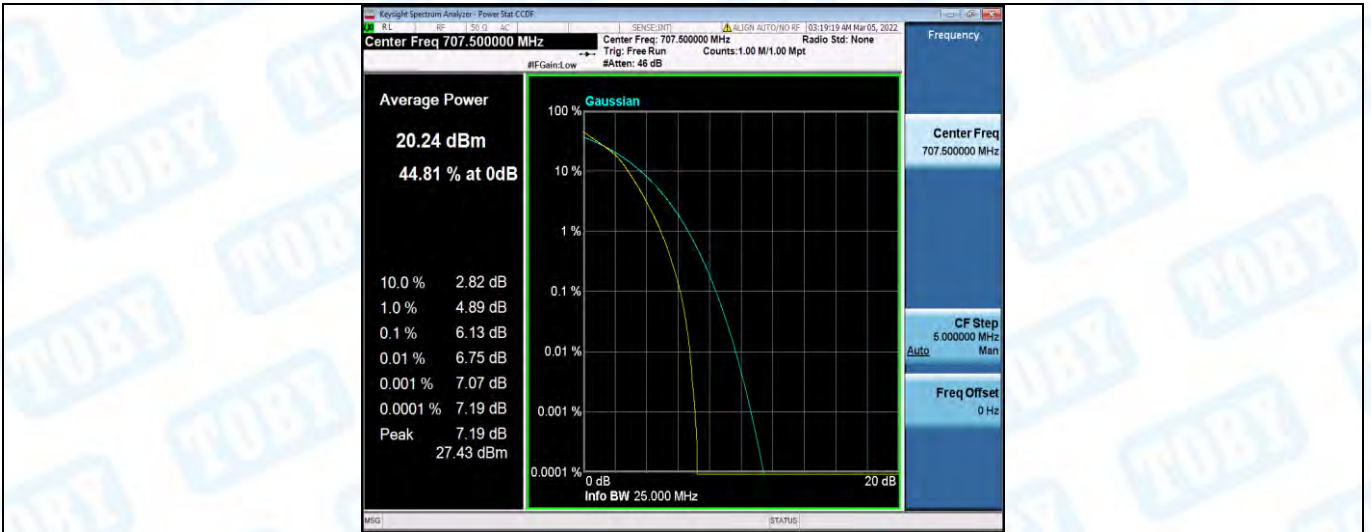

Band12-10MHz-QPSK-23130-1RB#0

Band12-10MHz-QPSK-23130-50RB#0

Band12-10MHz-16QAM-23060-1RB#0

Band12-10MHz-16QAM-23130-1RB#0

Band12-10MHz-16QAM-23130-50RB#0

Band17-5MHz-QPSK-23755-1RB#0

Band17-5MHz-QPSK-23755-25RB#0