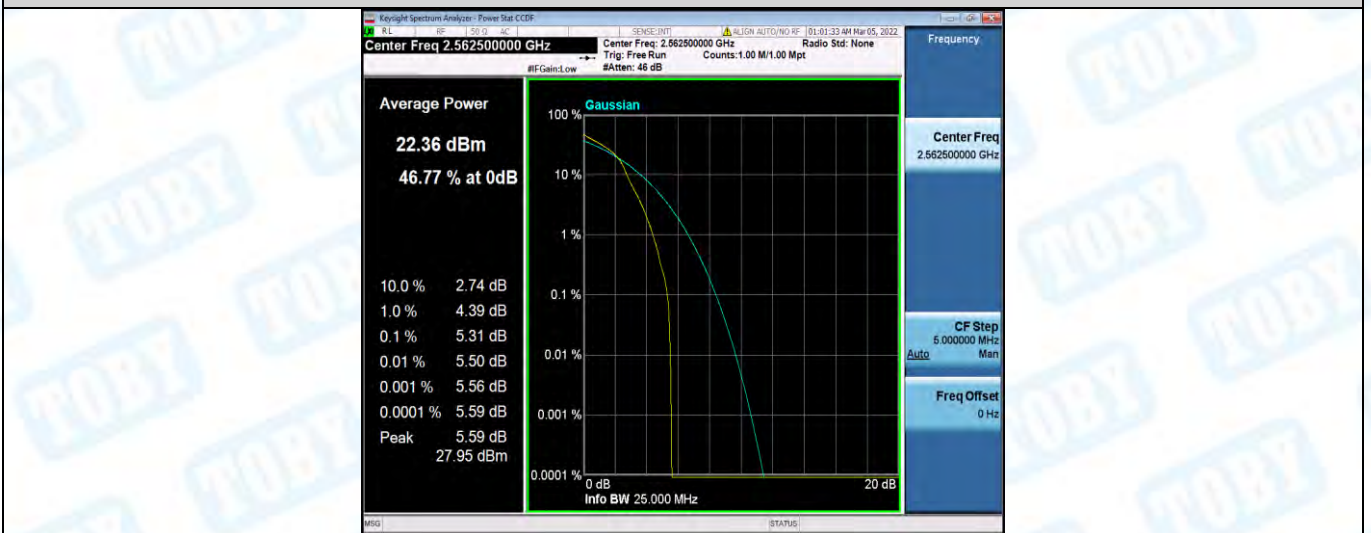

Band7-15MHz-16QAM-21375-1RB#0

Band7-15MHz-16QAM-21375-75RB#0