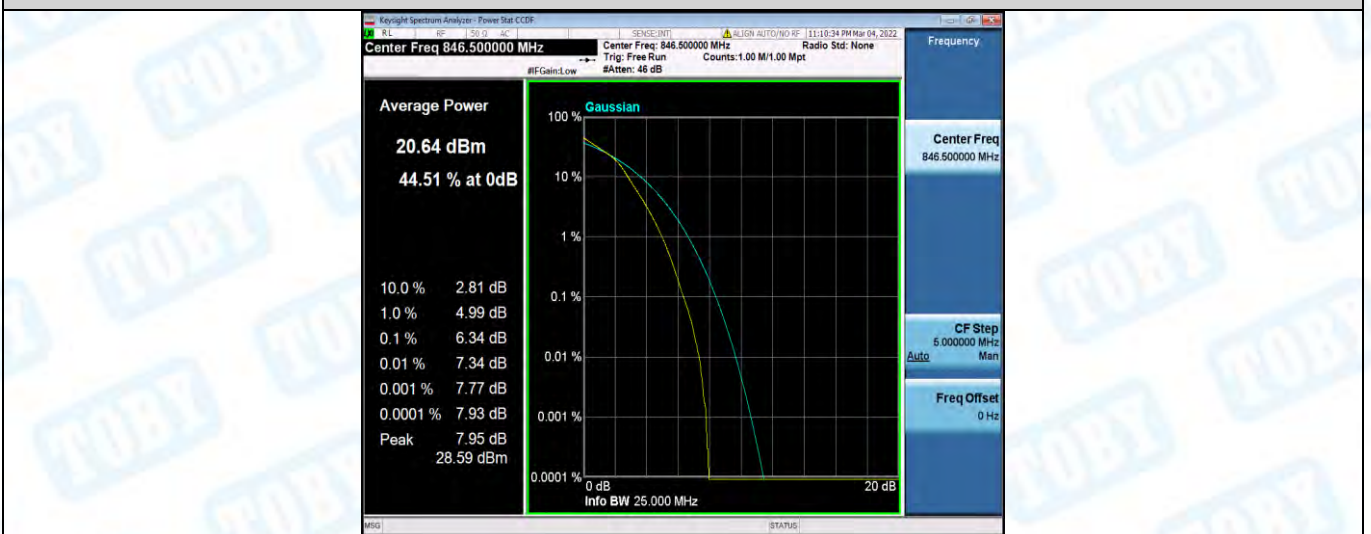

Band5-5MHz-QPSK-20625-25RB#0

Band5-5MHz-16QAM-20425-1RB#0

Band5-5MHz-16QAM-20425-25RB#0

Band5-5MHz-16QAM-20525-1RB#0

Band5-5MHz-16QAM-20525-25RB#0

Band5-5MHz-16QAM-20625-1RB#0

Band5-5MHz-16QAM-20625-25RB#0

Band5-10MHz-QPSK-20450-1RB#0