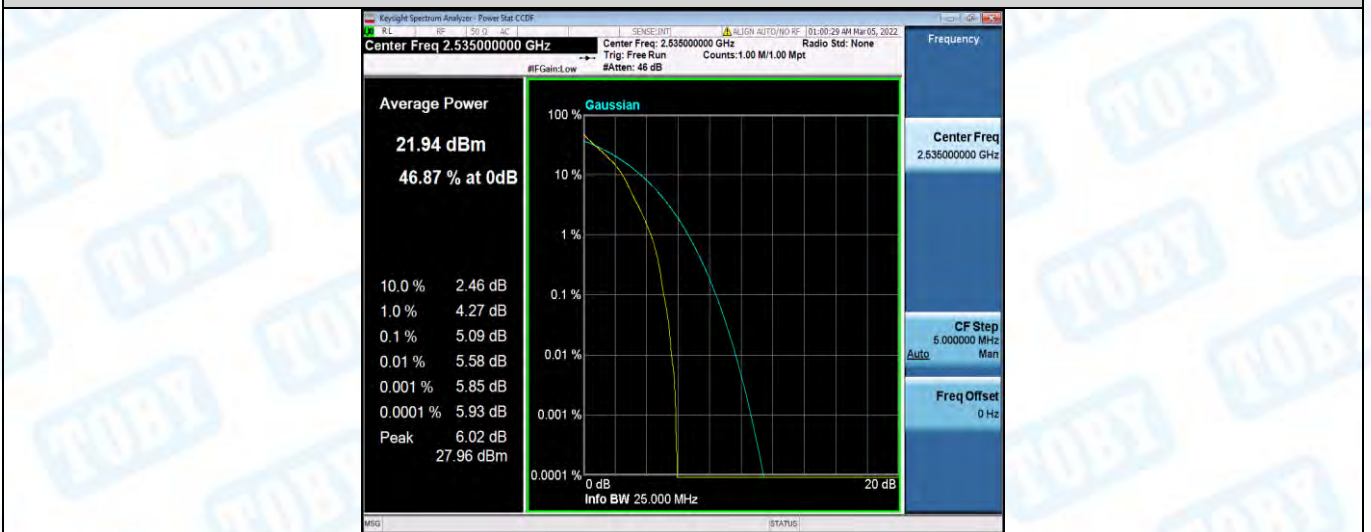

Band7-15MHz-QPSK-21100-1RB#0

Band7-15MHz-QPSK-21100-75RB#0