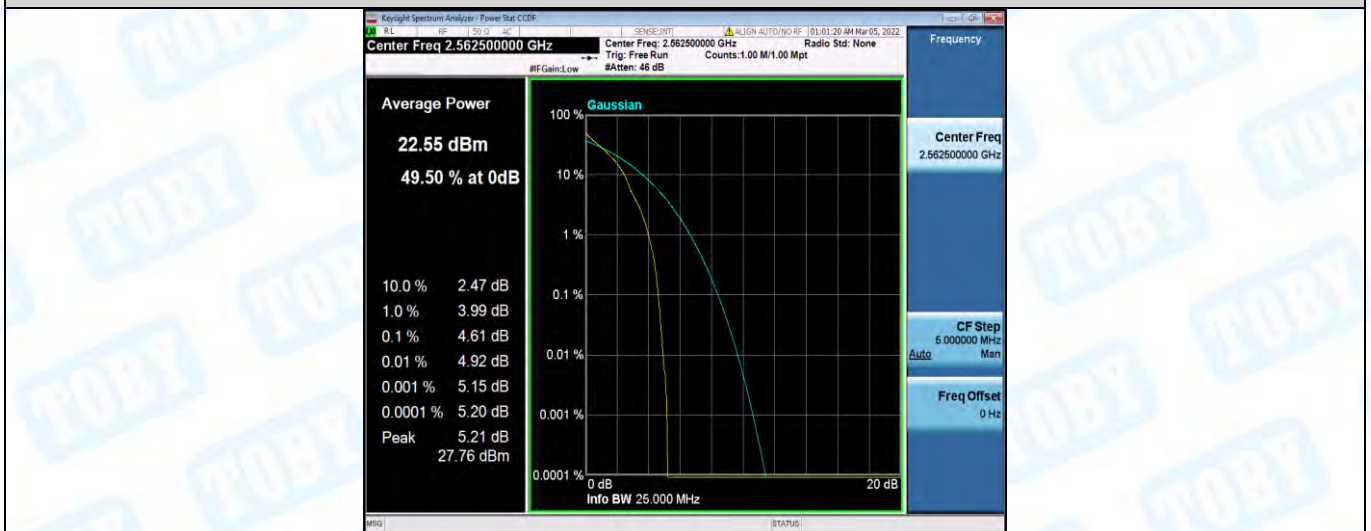

Band7-15MHz-QPSK-20825-75RB#0

Band7-15MHz-QPSK-21100-1RB#0

Band7-15MHz-QPSK-21100-75RB#0

Band7-15MHz-QPSK-21375-1RB#0

Band7-15MHz-QPSK-21375-75RB#0

Band7-15MHz-16QAM-20825-1RB#0

Band7-15MHz-16QAM-20825-75RB#0