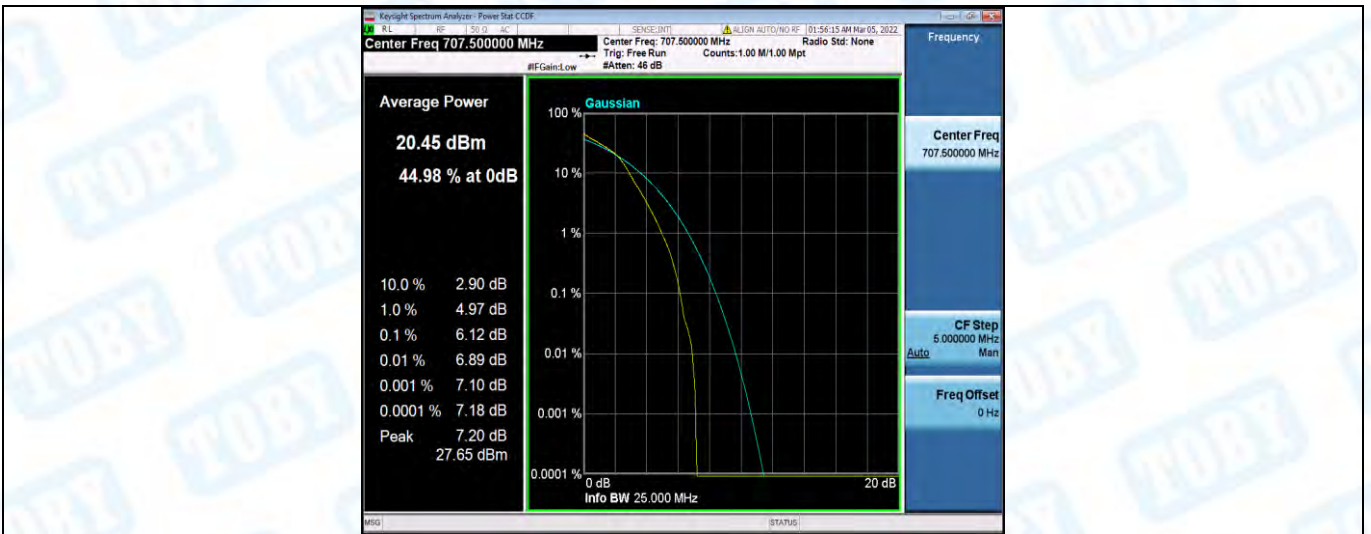

Band12-1.4MHz-QPSK-23173-6RB#0

Band12-1.4MHz-16QAM-23017-1RB#0

Band12-1.4MHz-16QAM-23017-6RB#0

Band12-1.4MHz-16QAM-23095-1RB#0

Band12-1.4MHz-16QAM-23095-6RB#0

Band12-1.4MHz-16QAM-23173-1RB#0

Band12-1.4MHz-16QAM-23173-6RB#0