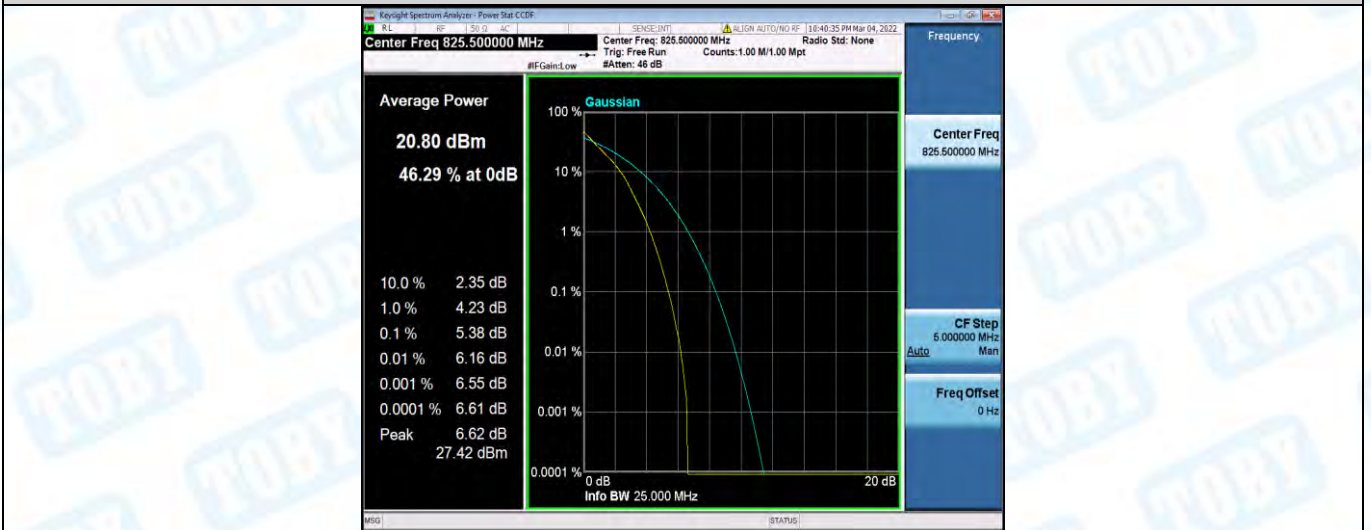

Band5-3MHz-QPSK-20415-15RB#0

Band5-3MHz-QPSK-20525-1RB#0