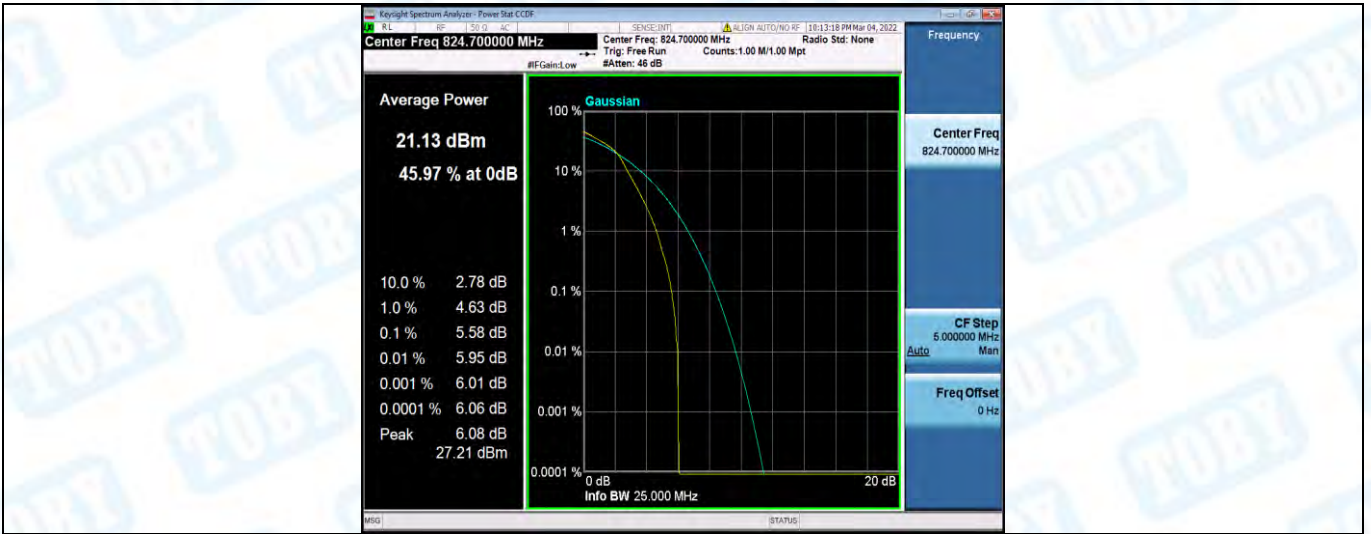

Band5-1.4MHz-16QAM-20407-1RB#0

Band5-1.4MHz-16QAM-20407-6RB#0