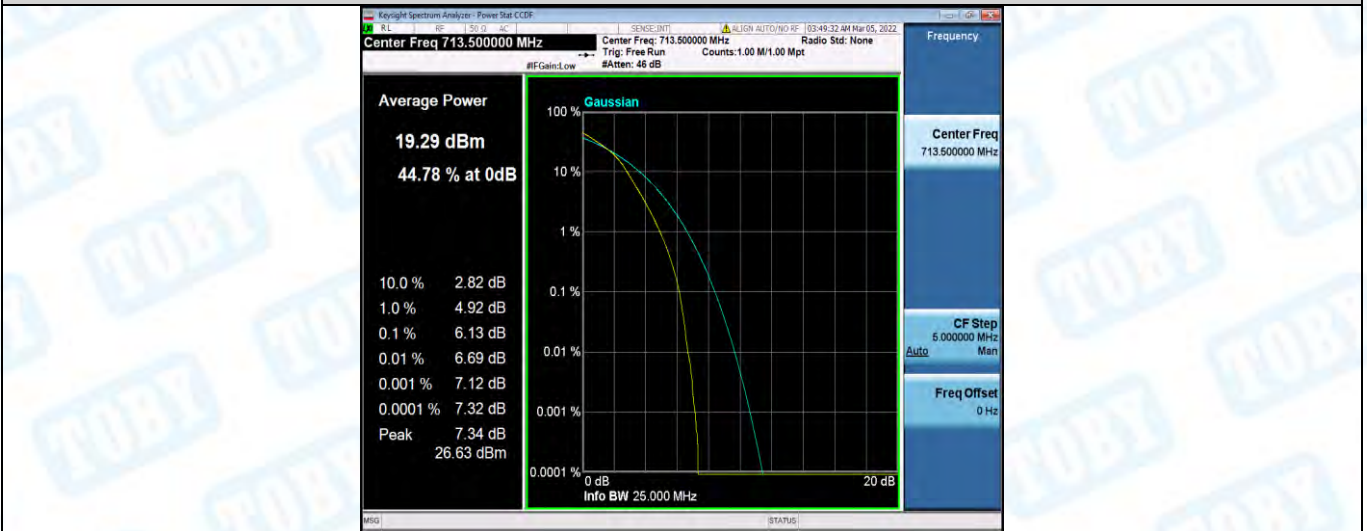

Band17-5MHz-16QAM-23825-25RB#0

Band17-10MHz-QPSK-23780-1RB#0