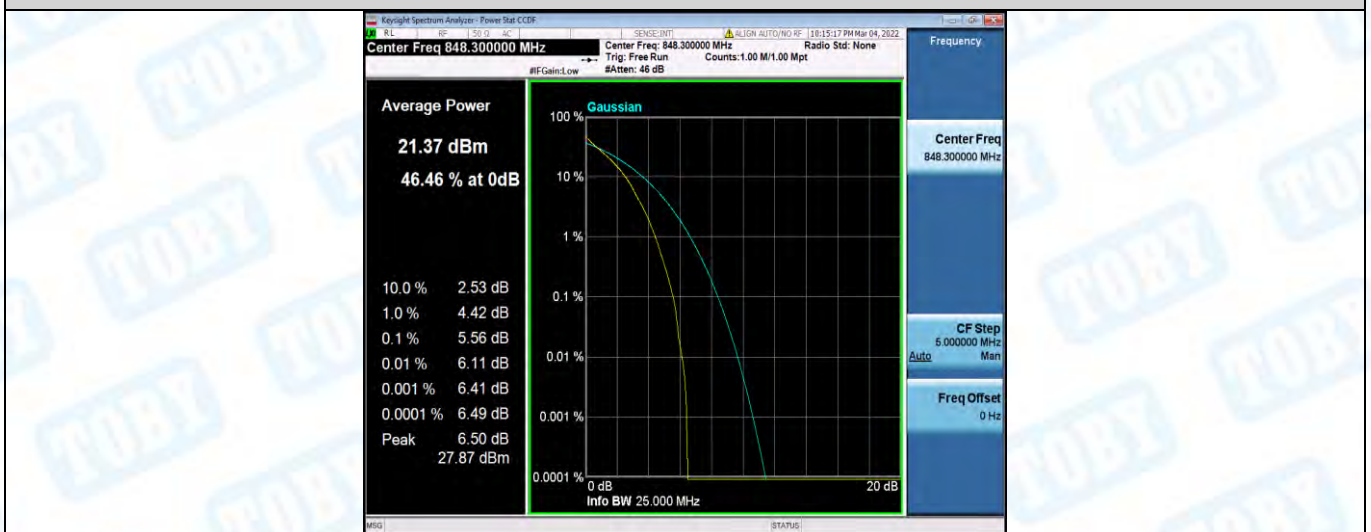

Band4-20MHz-16QAM-20300-100RB#0

Band5-1.4MHz-QPSK-20407-1RB#0

Band5-1.4MHz-QPSK-20407-6RB#0

Band5-1.4MHz-QPSK-20525-1RB#0

Band5-1.4MHz-QPSK-20525-6RB#0

Band5-1.4MHz-QPSK-20643-1RB#0

Band5-1.4MHz-QPSK-20643-6RB#0