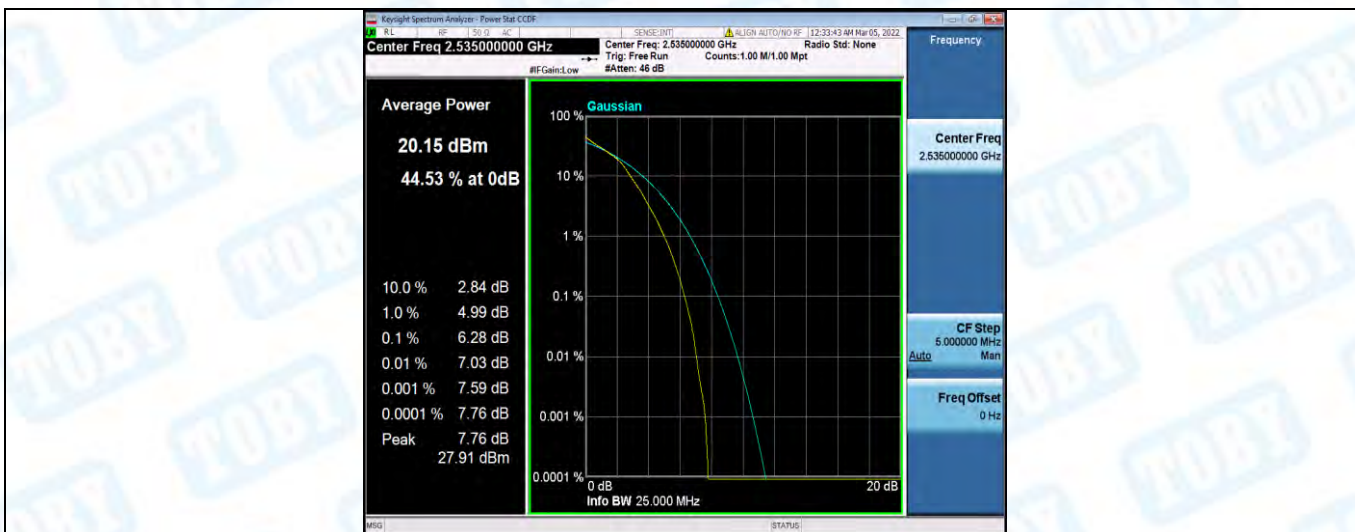

Band7-10MHz-16QAM-20800-1RB#0

Band7-10MHz-16QAM-20800-50RB#0

Band7-10MHz-16QAM-21100-1RB#0

Band7-10MHz-16QAM-21100-50RB#0

Band7-10MHz-16QAM-21400-1RB#0

Band7-10MHz-16QAM-21400-50RB#0

Band7-15MHz-QPSK-20825-1RB#0