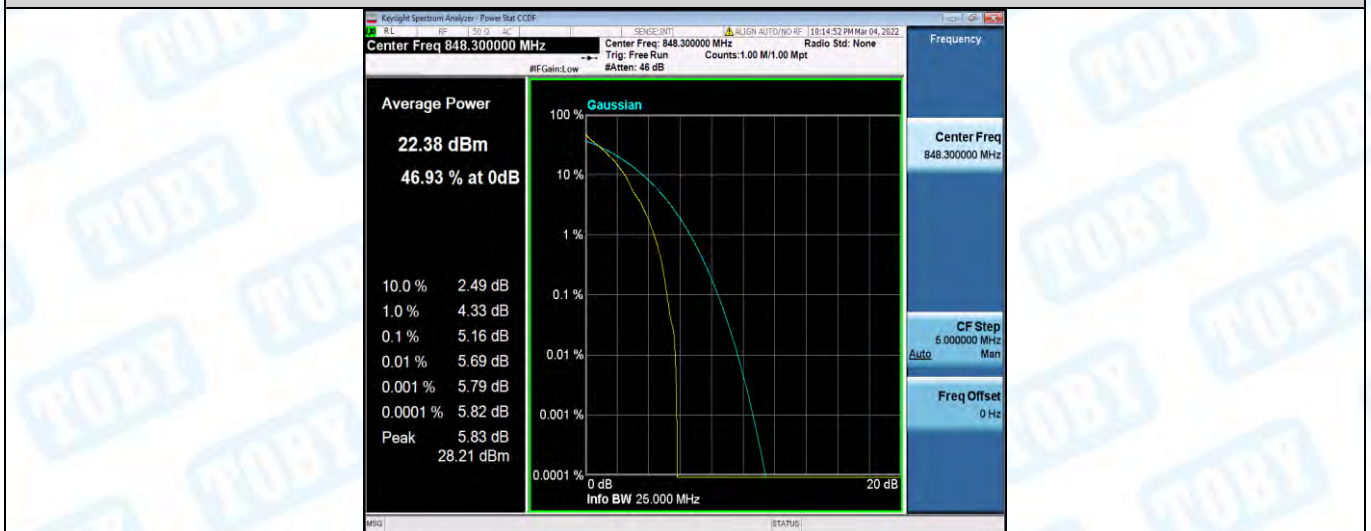

Band4-20MHz-16QAM-20300-100RB#0

Band5-1.4MHz-QPSK-20407-1RB#0

Band5-1.4MHz-QPSK-20407-6RB#0

Band5-1.4MHz-QPSK-20525-1RB#0

Band5-1.4MHz-QPSK-20525-6RB#0

Band5-1.4MHz-QPSK-20643-1RB#0

Band5-1.4MHz-QPSK-20643-6RB#0