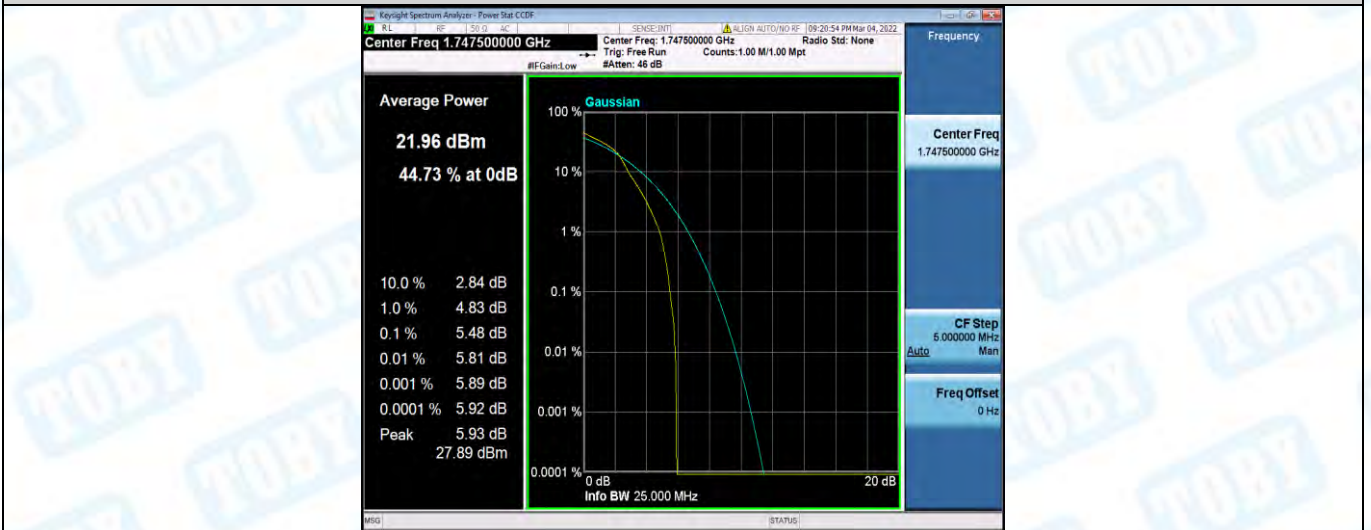

Band4-15MHz-QPSK-20325-1RB#0

Band4-15MHz-QPSK-20325-75RB#0

Band4-15MHz-16QAM-20025-1RB#0

Band4-15MHz-16QAM-20025-75RB#0

Band4-15MHz-16QAM-20175-1RB#0

Band4-15MHz-16QAM-20175-75RB#0

Band4-15MHz-16QAM-20325-1RB#0