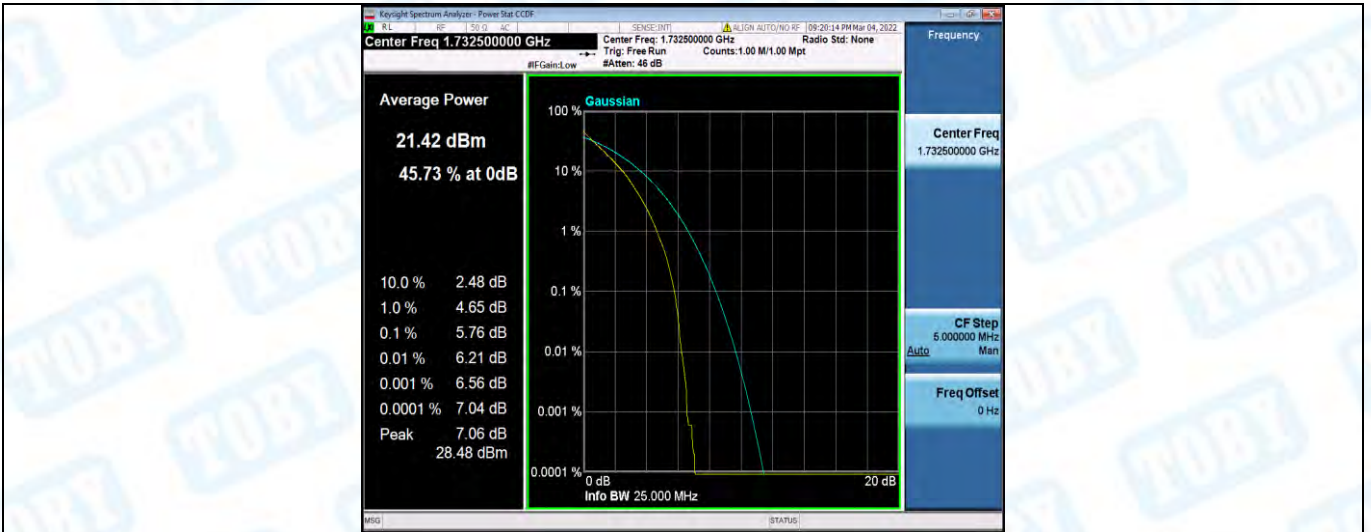

Band4-10MHz-16QAM-20175-50RB#0

Band4-10MHz-16QAM-20350-1RB#0

Band4-10MHz-16QAM-20350-50RB#0

Band4-15MHz-QPSK-20025-1RB#0

Band4-15MHz-QPSK-20025-75RB#0

Band4-15MHz-QPSK-20175-1RB#0

Band4-15MHz-QPSK-20175-75RB#0