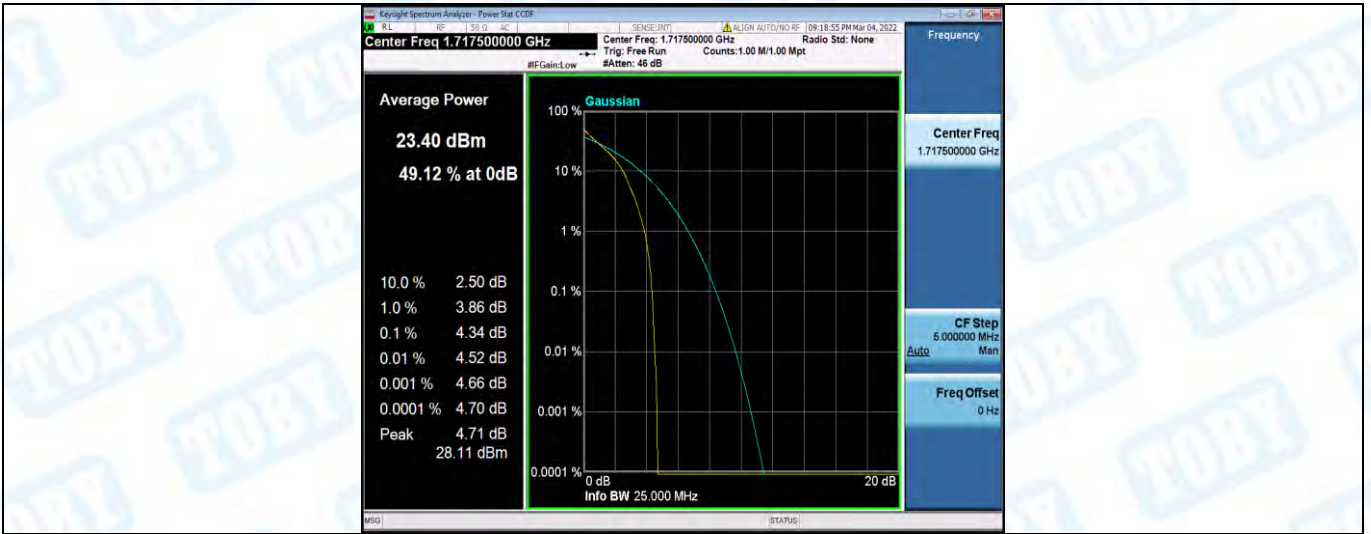

Band4-10MHz-16QAM-20175-50RB#0

Band4-10MHz-16QAM-20350-1RB#0

Band4-10MHz-16QAM-20350-50RB#0

Band4-15MHz-QPSK-20025-1RB#0

Band4-15MHz-QPSK-20025-75RB#0

Band4-15MHz-QPSK-20175-1RB#0

Band4-15MHz-QPSK-20175-75RB#0