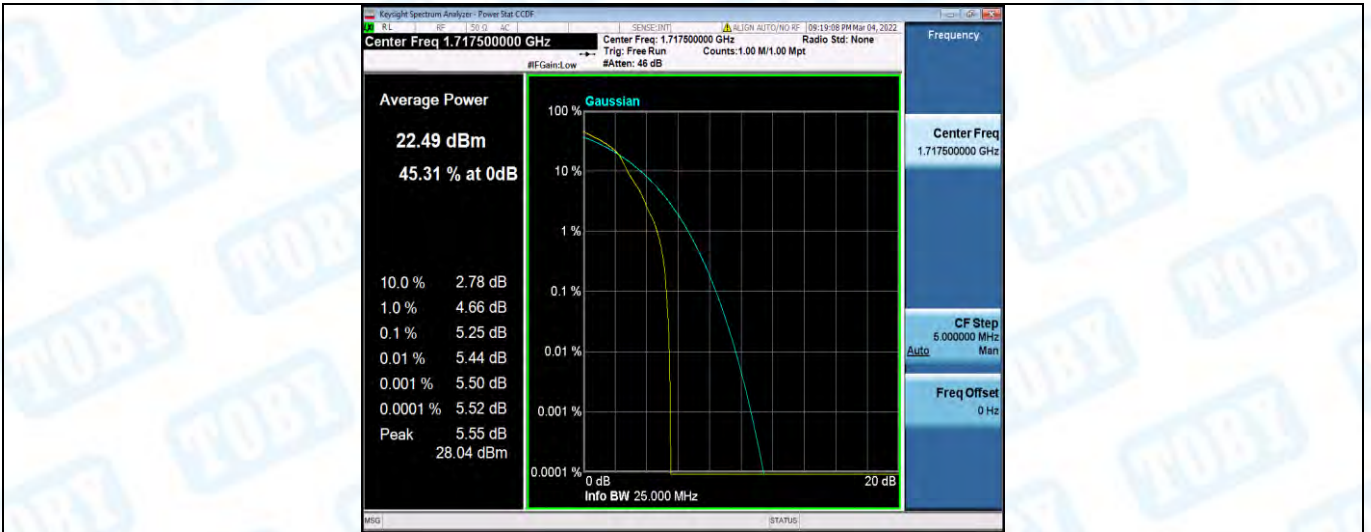

Band4-15MHz-16QAM-20025-75RB#0