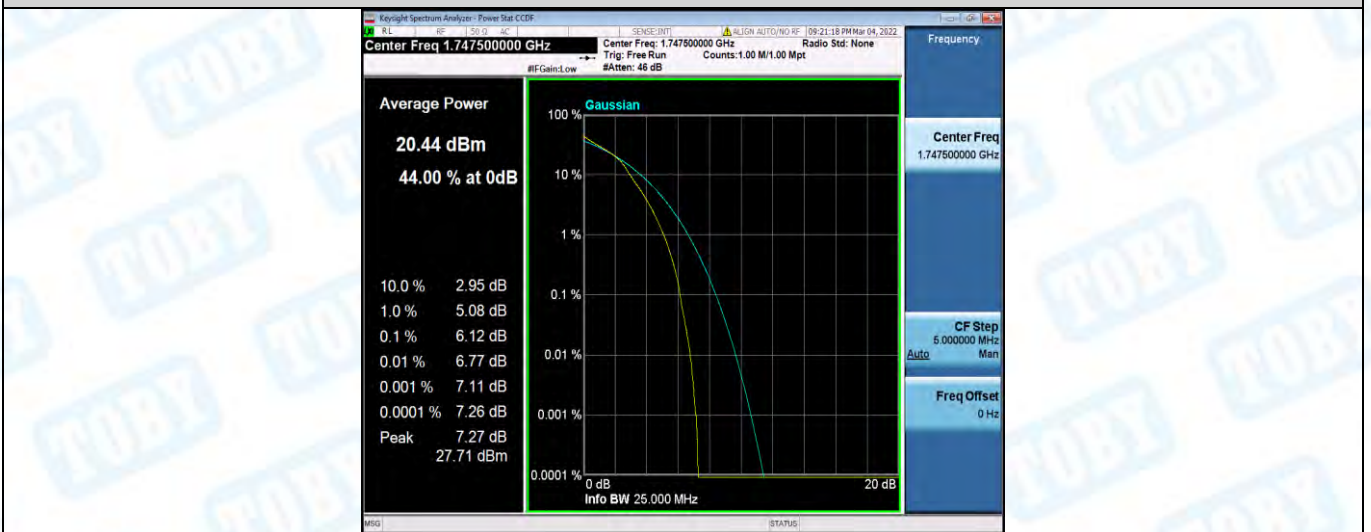

Band4-20MHz-QPSK-20050-1RB#0