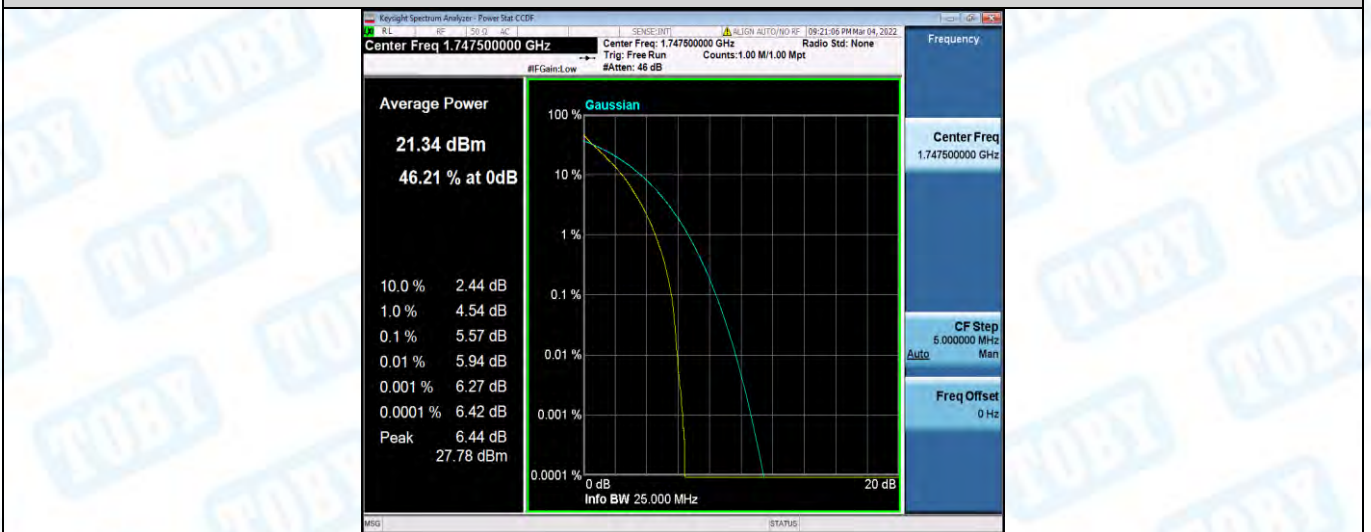

Band4-15MHz-16QAM-20025-1RB#0