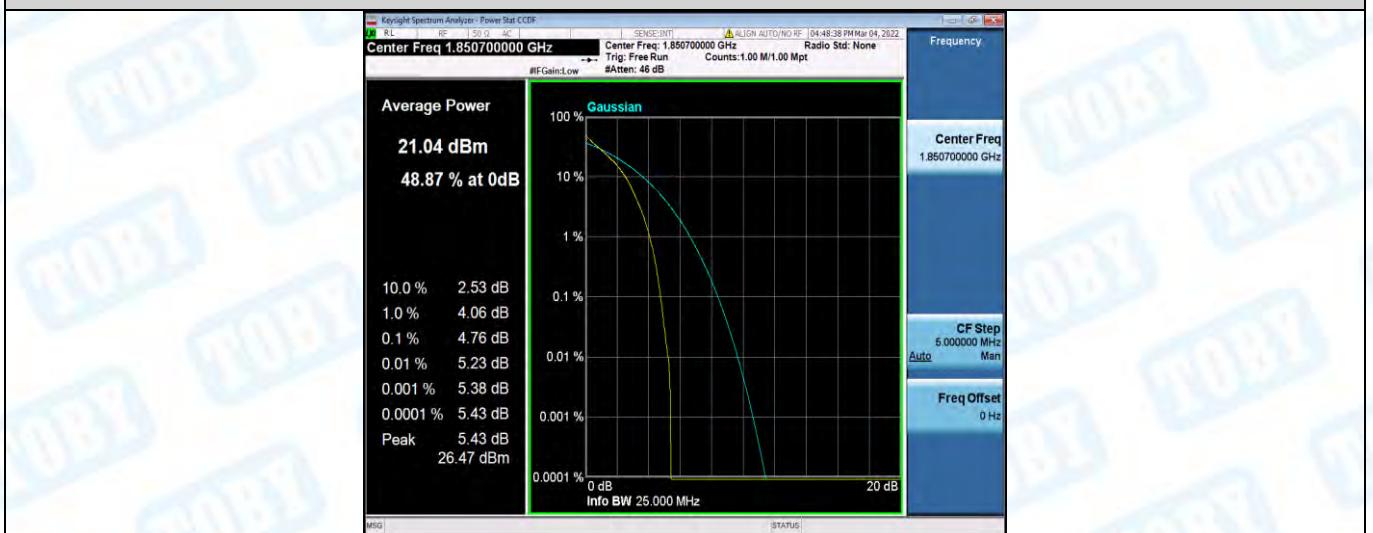

Band2-1.4MHz-QPSK-18607-6RB#0