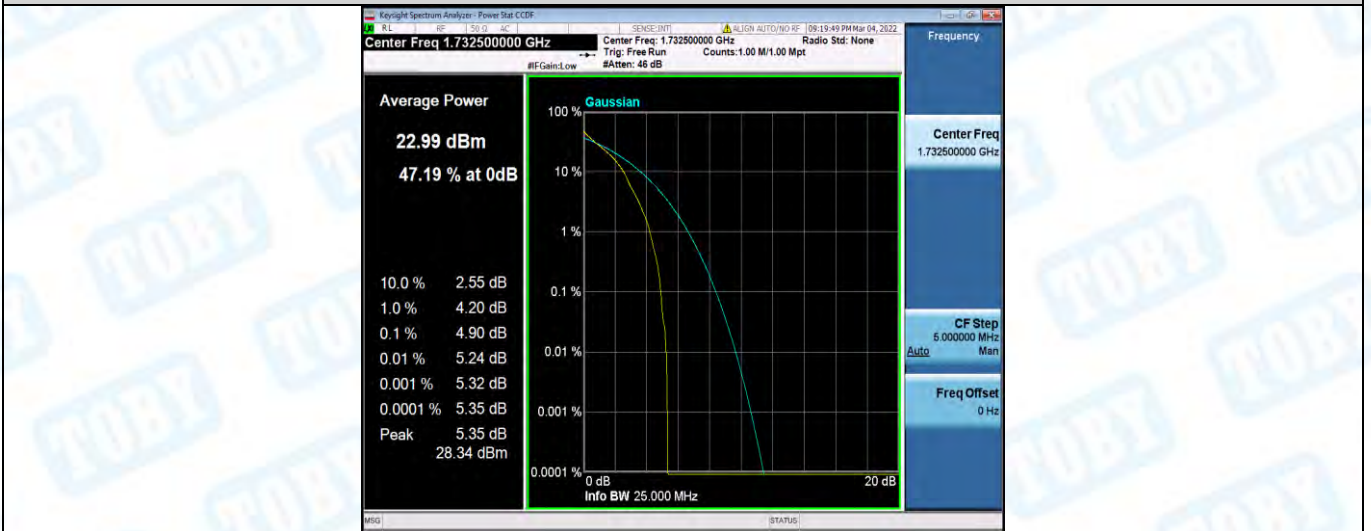

Band4-10MHz-16QAM-20175-50RB#0

Band4-10MHz-16QAM-20350-1RB#0

Band4-10MHz-16QAM-20350-50RB#0

Band4-15MHz-QPSK-20025-1RB#0

Band4-15MHz-QPSK-20025-75RB#0

Band4-15MHz-QPSK-20175-1RB#0

Band4-15MHz-QPSK-20175-75RB#0