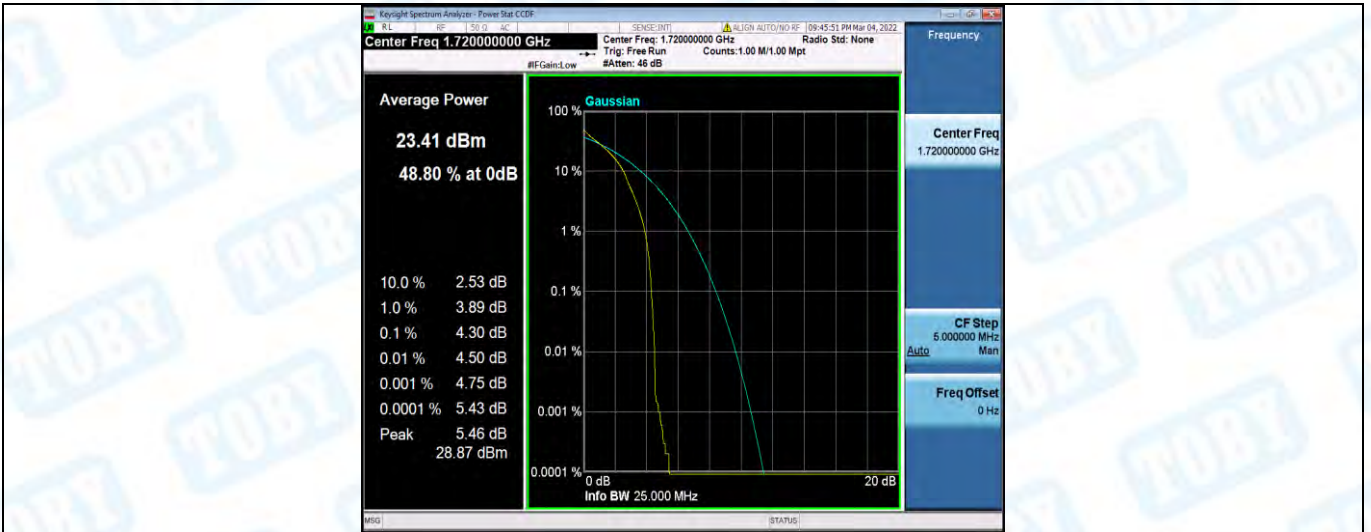

Band4-20MHz-QPSK-20050-100RB#0