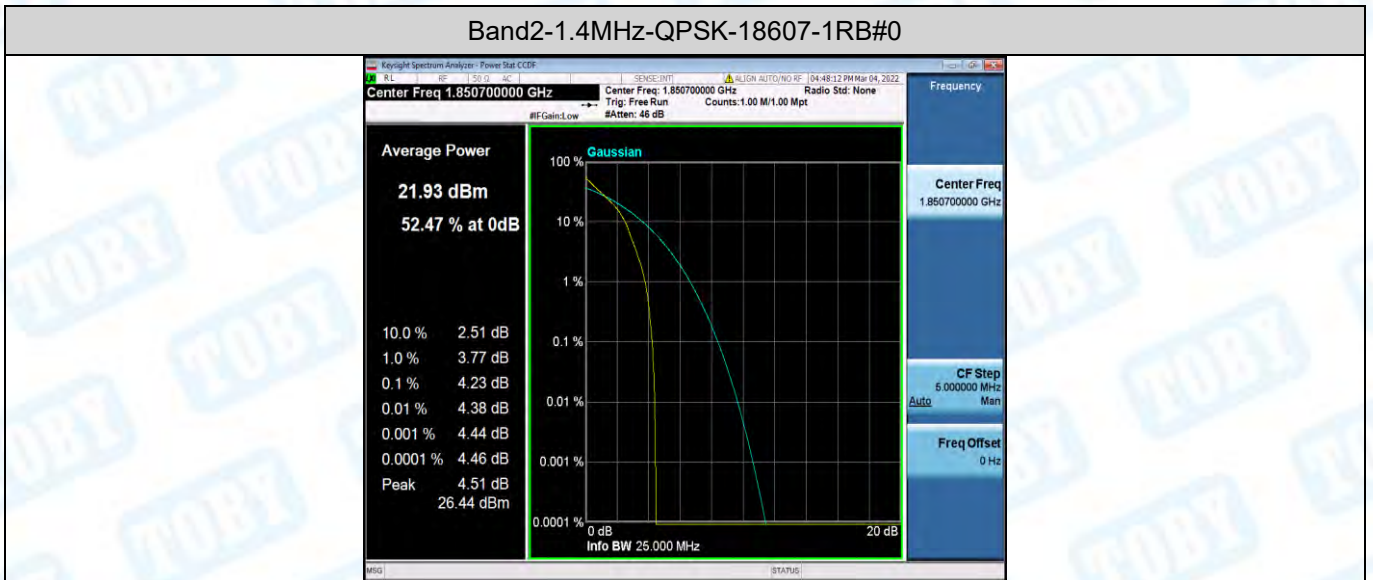

Test Graphs

Band2-1.4MHz-QPSK-18607-1RB#0