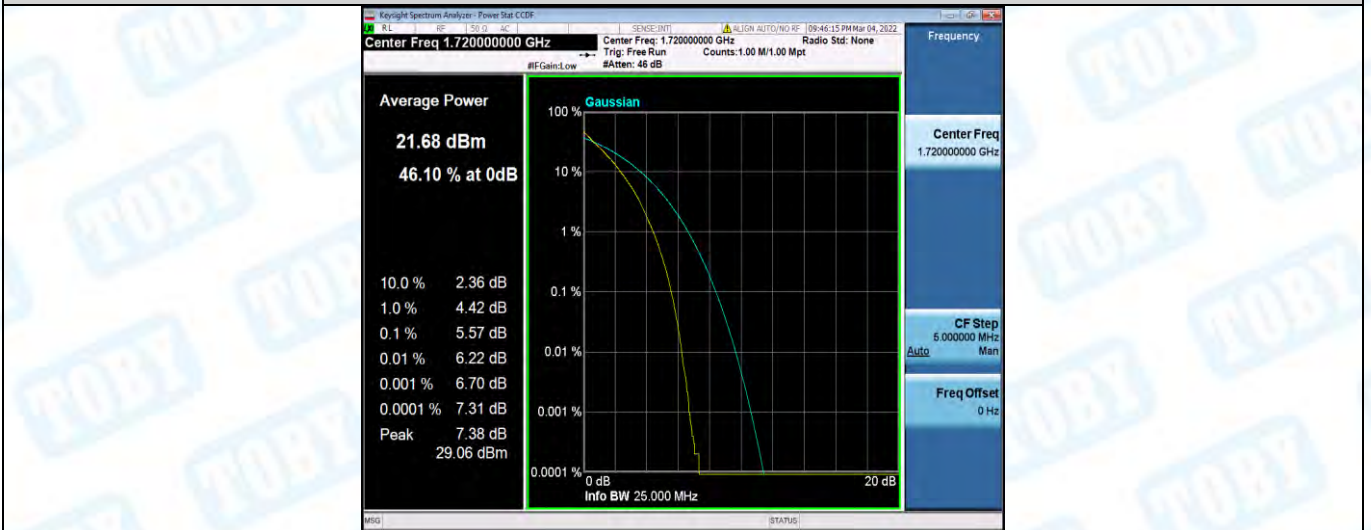

Band4-20MHz-QPSK-20175-1RB#0