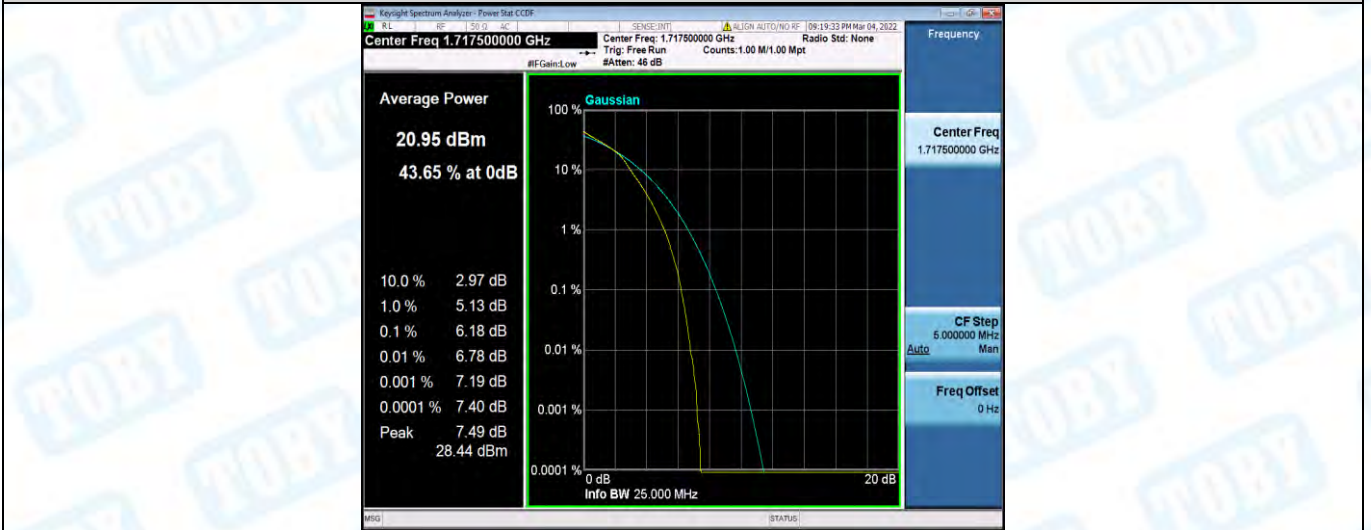

Band4-15MHz-QPSK-20325-1RB#0

Band4-15MHz-QPSK-20325-75RB#0

Band4-15MHz-16QAM-20025-1RB#0

Band4-15MHz-16QAM-20025-75RB#0

Band4-15MHz-16QAM-20175-1RB#0

Band4-15MHz-16QAM-20175-75RB#0

Band4-15MHz-16QAM-20325-1RB#0