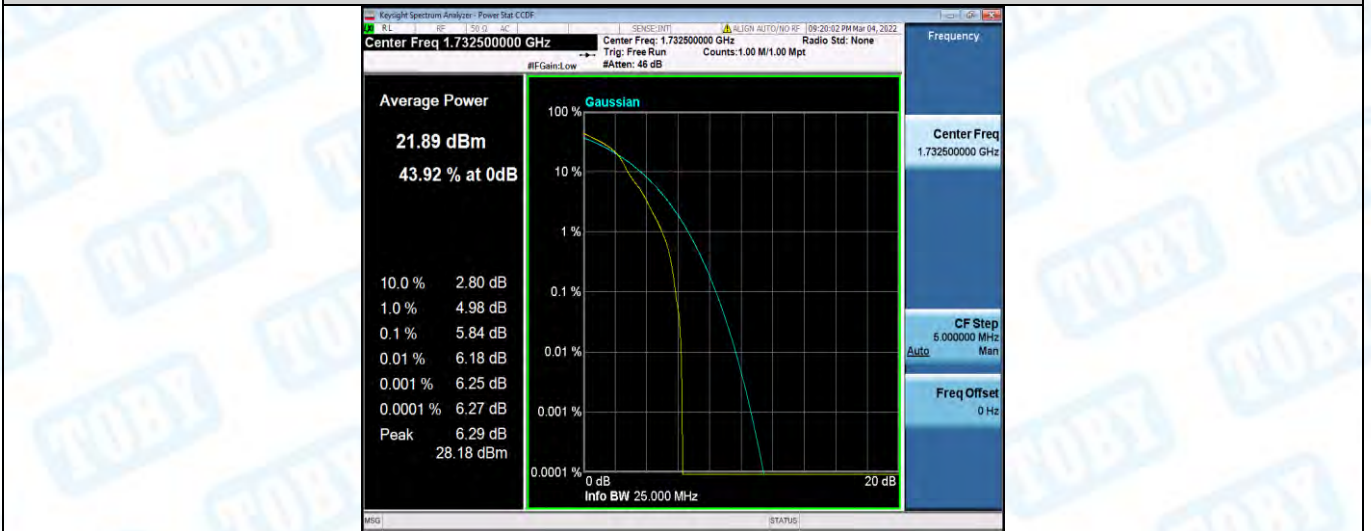

Band4-15MHz-QPSK-20325-1RB#0

Band4-15MHz-QPSK-20325-75RB#0

Band4-15MHz-16QAM-20025-1RB#0

Band4-15MHz-16QAM-20025-75RB#0

Band4-15MHz-16QAM-20175-1RB#0

Band4-15MHz-16QAM-20175-75RB#0

Band4-15MHz-16QAM-20325-1RB#0