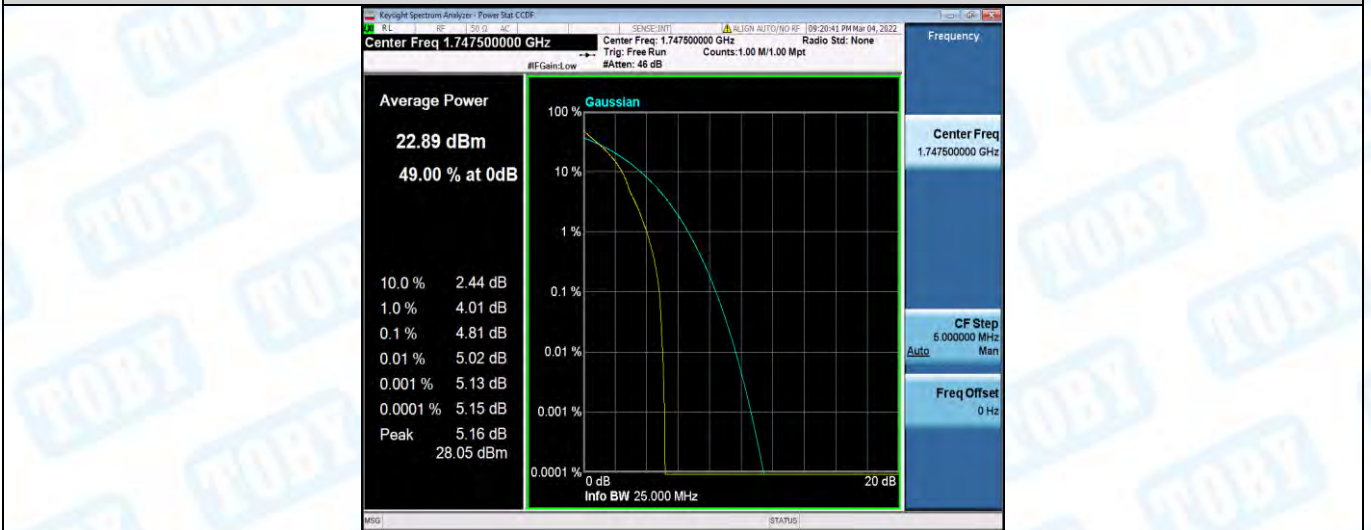

Band4-15MHz-QPSK-20325-75RB#0