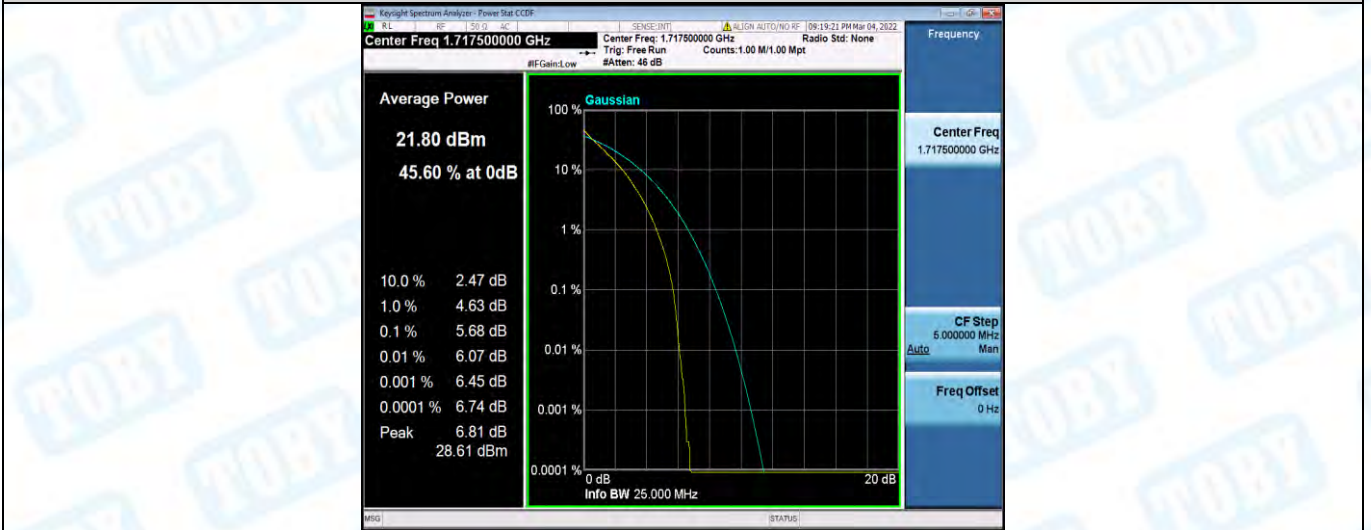

Band4-10MHz-16QAM-20175-50RB#0

Band4-10MHz-16QAM-20350-1RB#0

Band4-10MHz-16QAM-20350-50RB#0

Band4-15MHz-QPSK-20025-1RB#0

Band4-15MHz-QPSK-20025-75RB#0

Band4-15MHz-QPSK-20175-1RB#0

Band4-15MHz-QPSK-20175-75RB#0