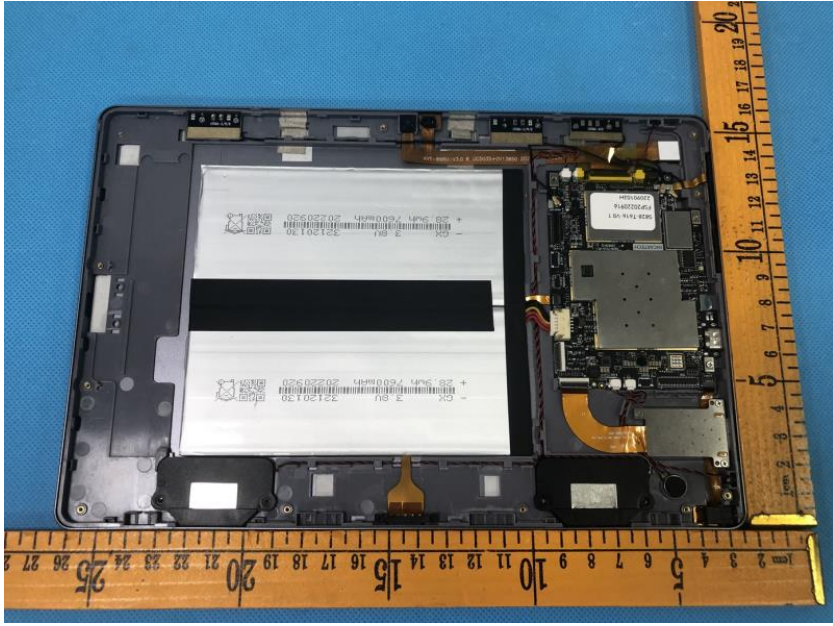

FCC ID: 2A3KR-KST102SA  
IC: 28252-KST102SA

ANT