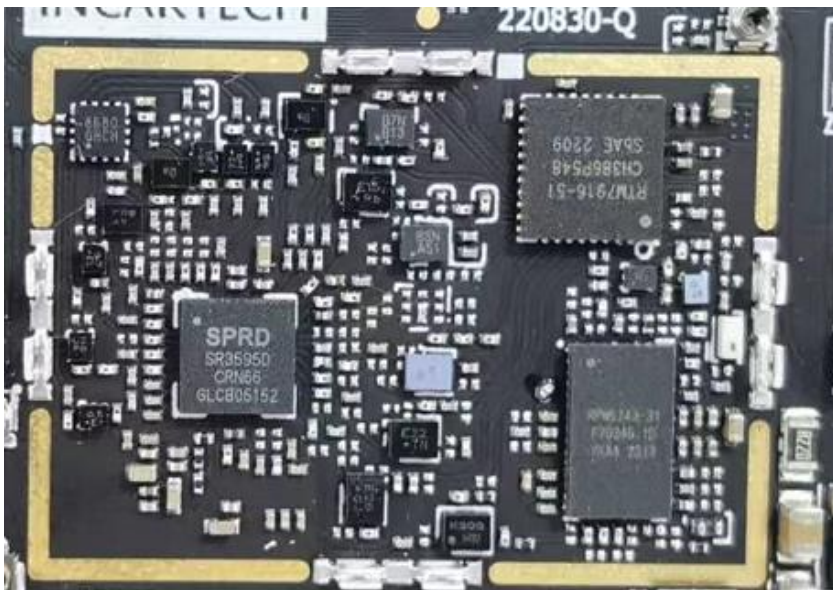

FCC ID: 2A3KR-KST102SA  
IC: 28252-KST102SA

ANT