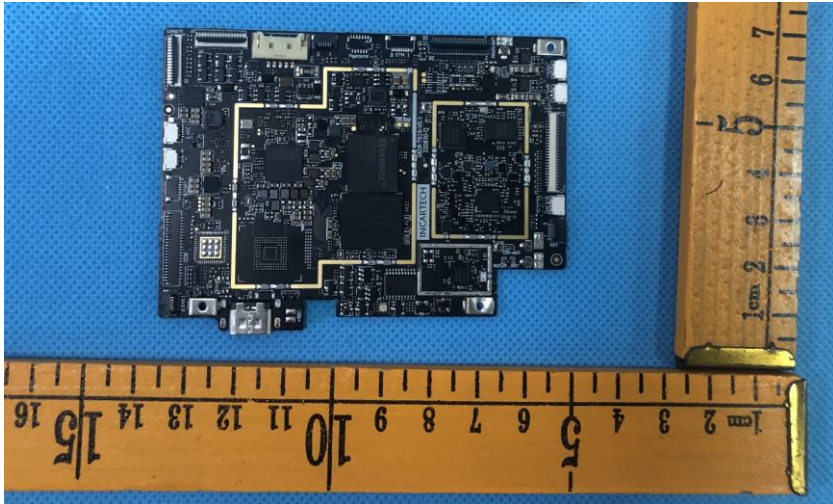

FCC ID: 2A3KR-KST102SA  
IC: 28252-KST102SA

ANT