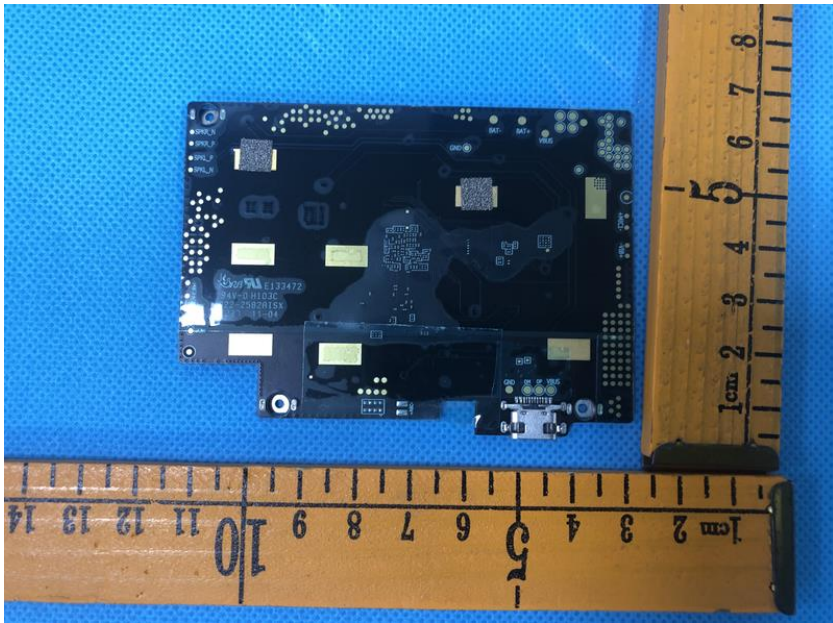

FCC ID: 2A3KR-KST102SA  
IC: 28252-KST102SA

ANT