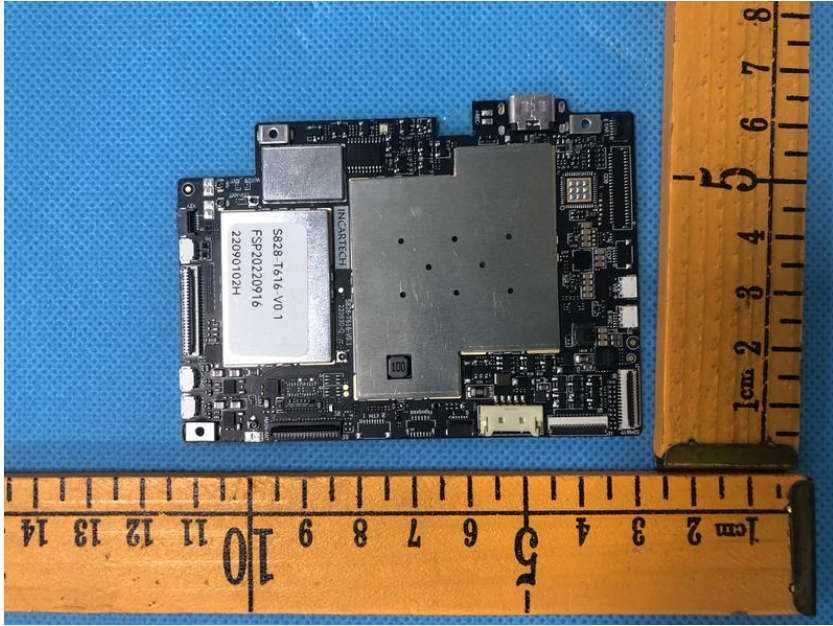

FCC ID: 2A3KR-KST102SA  
IC: 28252-KST102SA

ANT