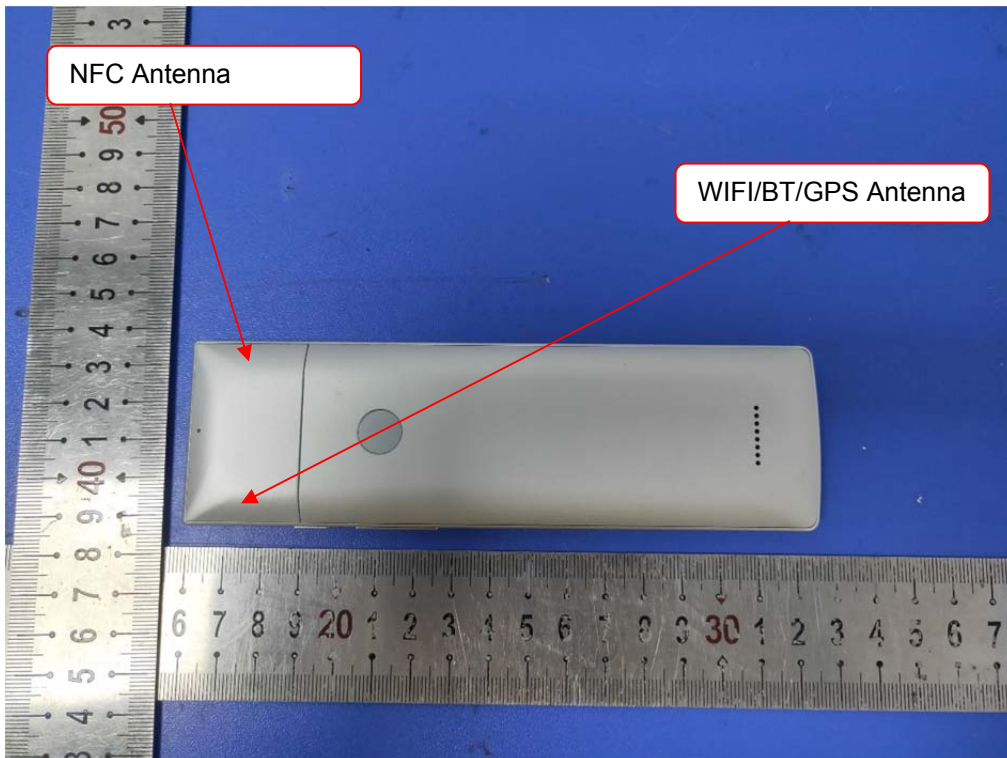

body-worn Right Side Setup Photo (10mm) (Hotspot open)

body-worn Top Side Setup Photo (10mm) (Hotspot open)

7. EUT PHOTOGRAPHS

Fig.1

Fig.2

.....The End of Test Report.....