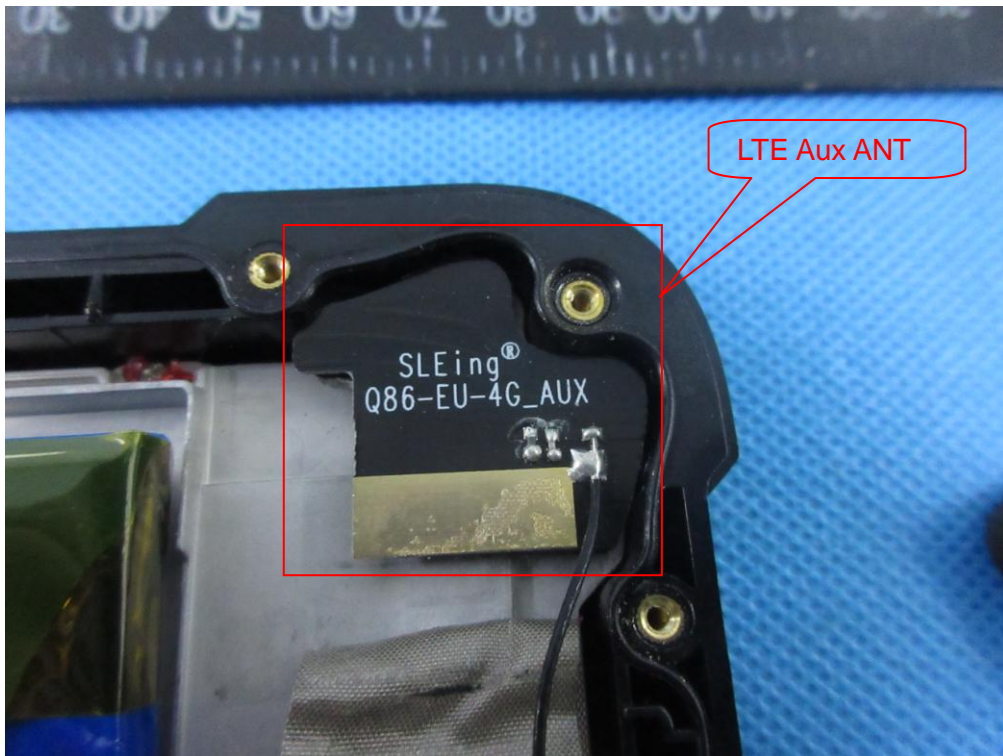

Photo 1

Photo 2

Photo 3

Photo 4

Photo 5

Photo 6

Photo 7

Photo 8

Photo 17

Photo 18

Photo 19

Photo 20

Photo 21

Photo 22

- KPL428787-2P 3.7V
8500mAh 31.45Wh
+ 051A21521