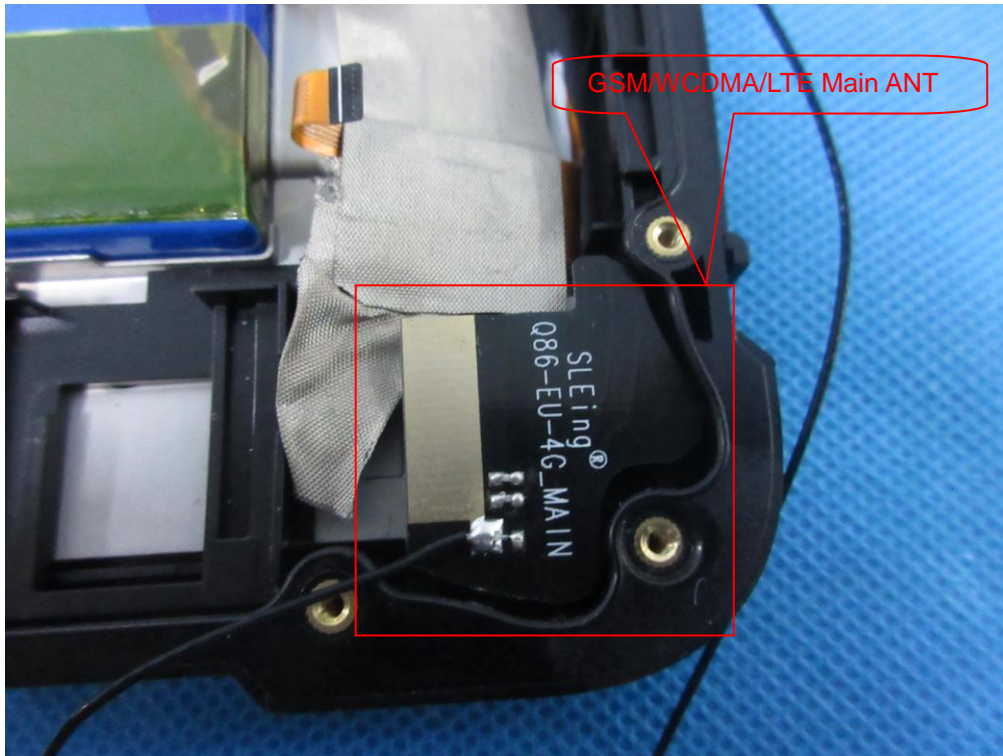

Photo 1

Photo 2

Photo 3

Photo 4

Photo 5

Photo 6

Photo 7

Photo 8

Photo 17

Photo 18

Photo 19

Photo 20

Photo 21

Photo 22

- KPL428787-2P 3.7V
8500mAh 31.45Wh
+ 051A21521