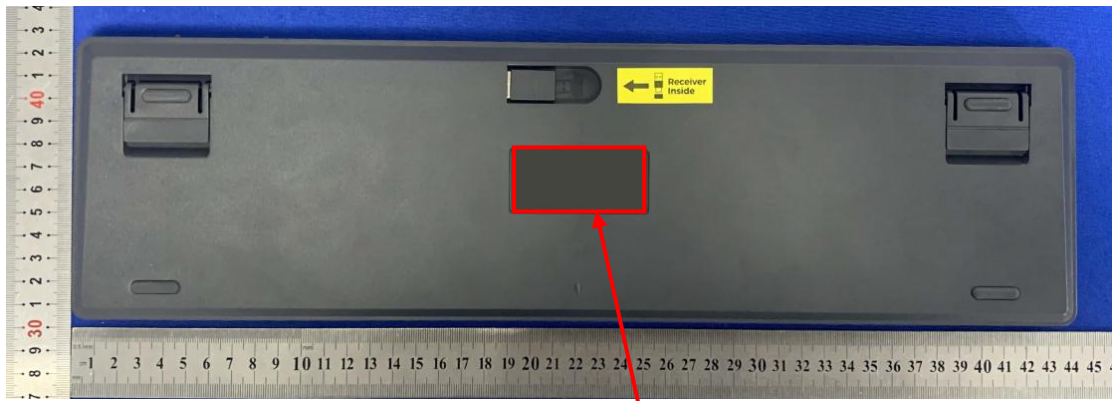

# Label Artwork and Location

Model: PC406A

Label:

Size: L\*W= 59.2\*27.2mm

Location