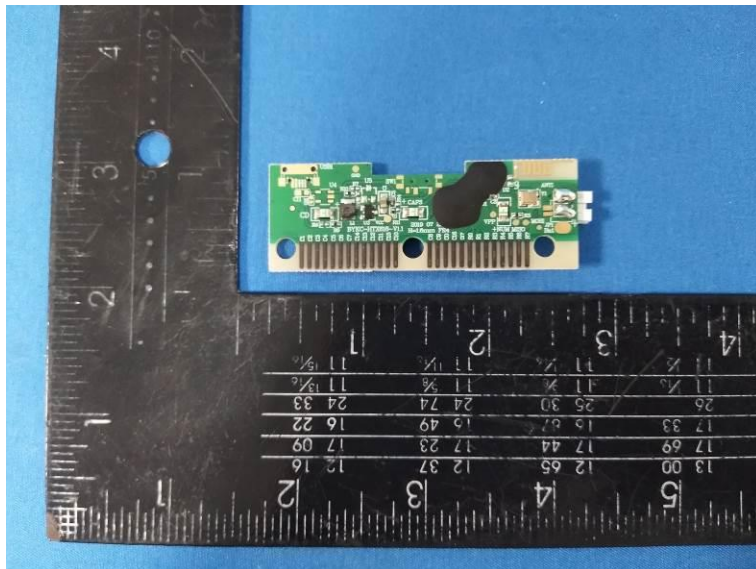

KM-205W(M7034) Internal Photos of the EUT

Photo 1

Photo 2

Photo 3

Photo 4

Photo 5

2.4G (PCB)
Antenna