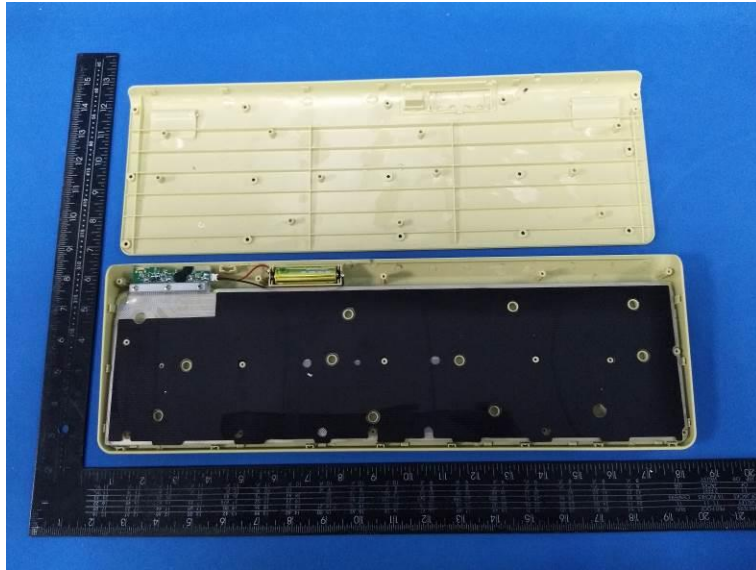

KM-205W(M7034) Internal Photos of the EUT

Photo 1

Photo 2

Photo 3

Photo 4

Photo 5

2.4G (PCB)
Antenna