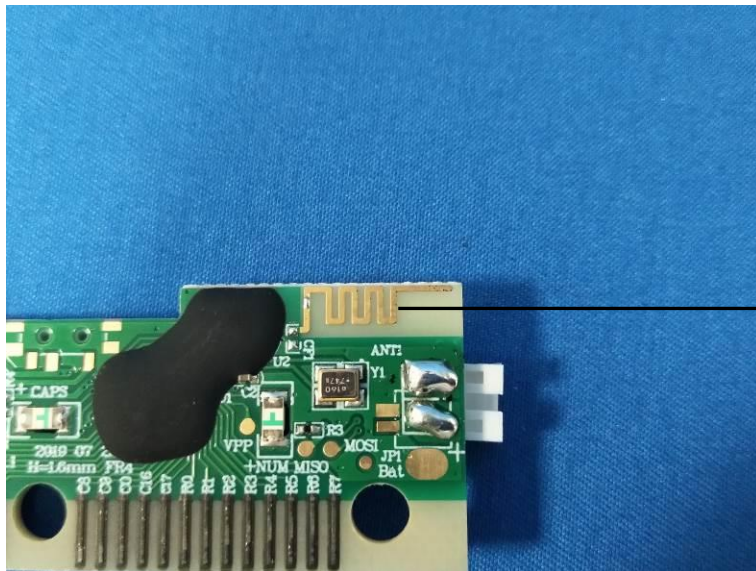

KM-205W(M7034) Internal Photos of the EUT

Photo 1

Photo 2

Photo 3

Photo 4

Photo 5

2.4G (PCB)
Antenna