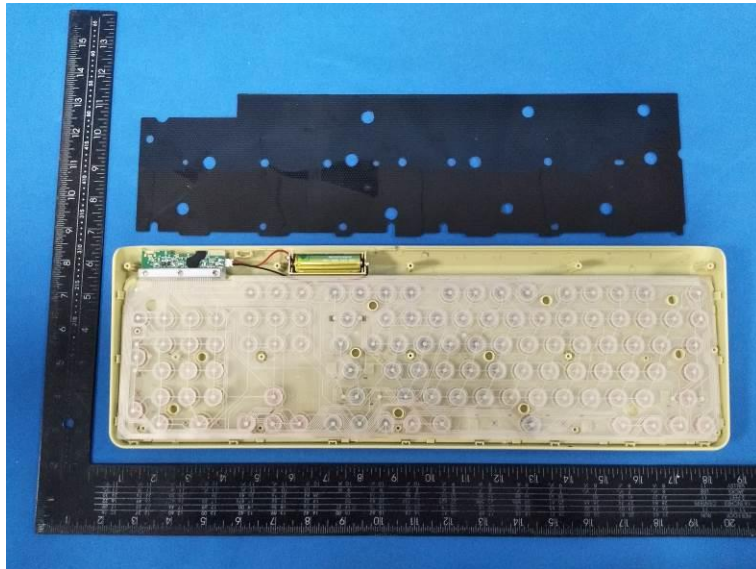

KM-205W(M7034) Internal Photos of the EUT

Photo 1

Photo 2

Photo 3

Photo 4

Photo 5

2.4G (PCB)
Antenna