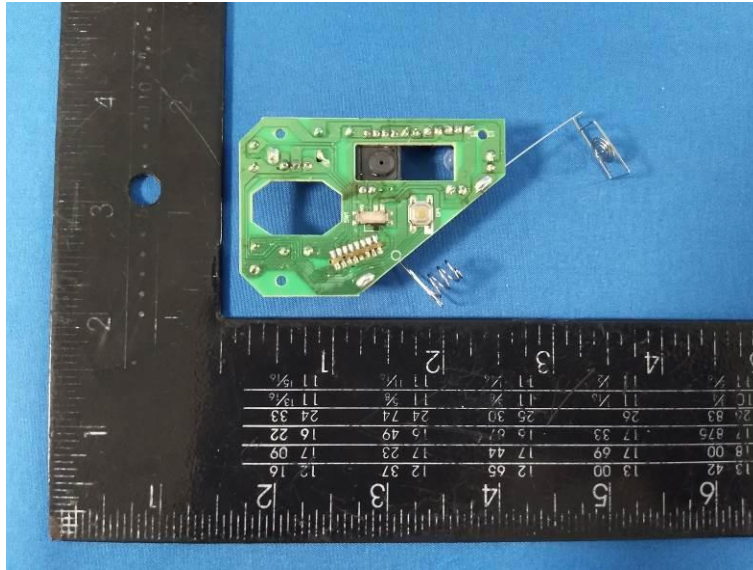

KM-205W(M7034) Internal Photos of the EUT

Photo 1

Photo 2

Photo 3

Photo 4

Photo 5

Photo 6

Photo 7

2.4G(PCB)
Antenna