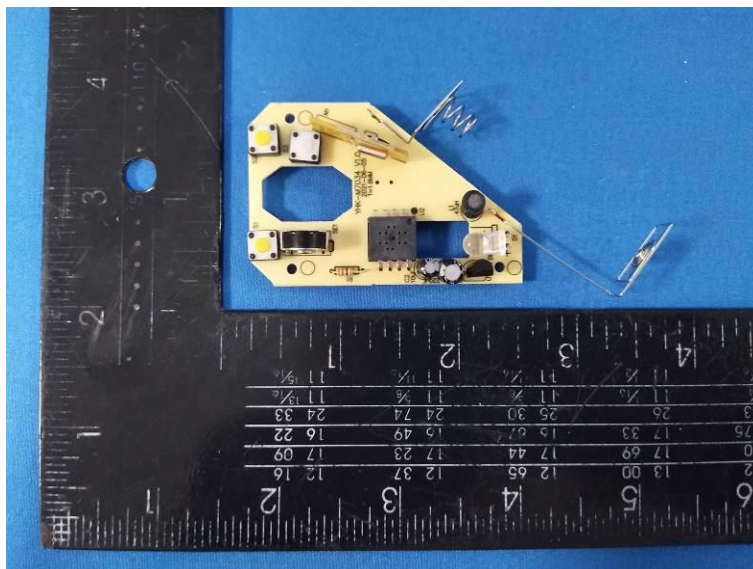

KM-205W(M7034) Internal Photos of the EUT

Photo 1

Photo 2

Photo 3

Photo 4

Photo 5

Photo 6

Photo 7

2.4G(PCB)
Antenna