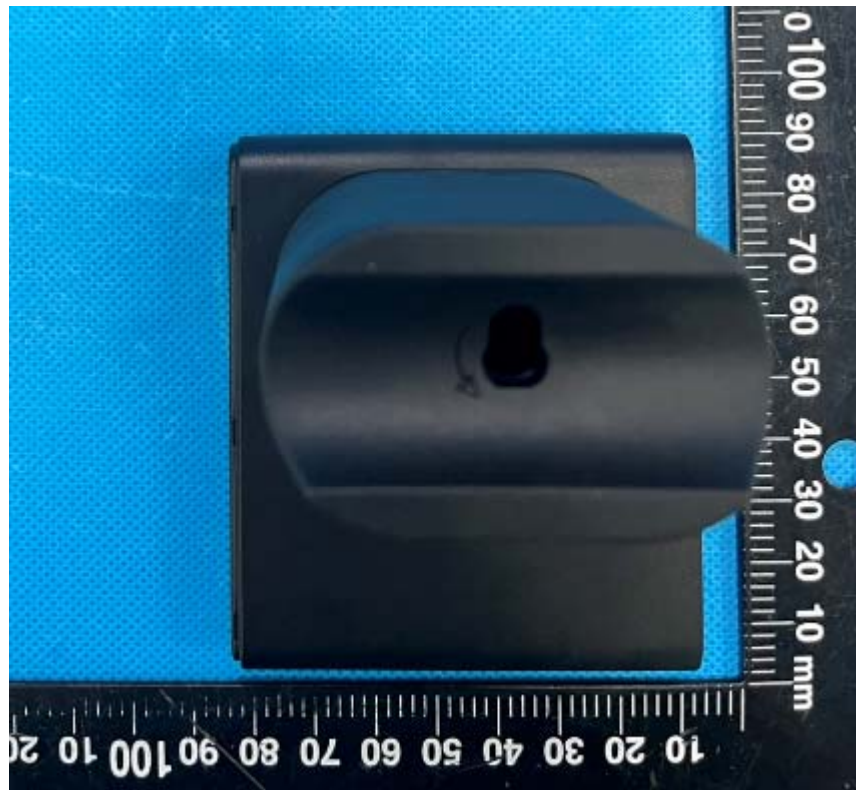

EXHIBIT B - EUT EXTERNAL PHOTOGRAPHS

Airpods / Airpods Pro / Watch Charging Dock
Model:PA191B Input:5V=1A Output:5W(MAX)

Port

3 In 1 Wireless Charging Stand Model:PA191B

Input:5V=2A / 9V=2A Output:5W / 7.5W / 10W