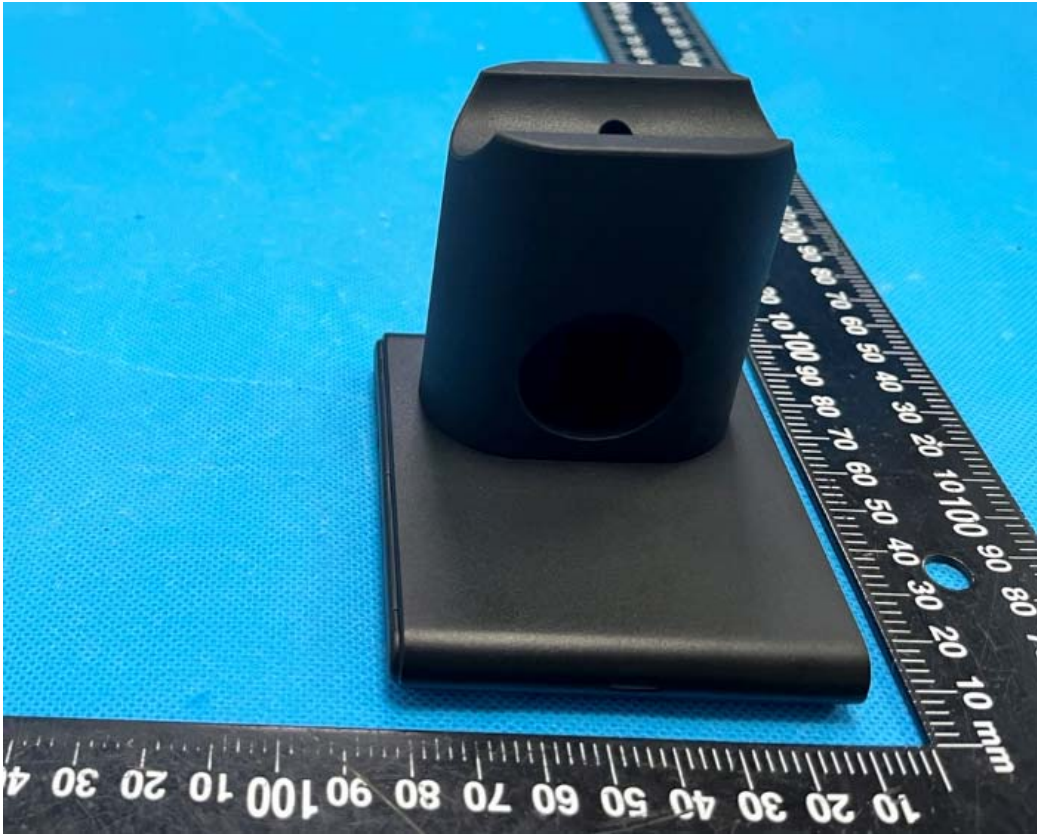

EXHIBIT B - EUT EXTERNAL PHOTOGRAPHS

Airpods / Airpods Pro / Watch Charging Dock
Model:PA191B Input:5V=1A Output:5W(MAX)

Port

3 In 1 Wireless Charging Stand Model:PA191B

Input:5V=2A / 9V=2A Output:5W / 7.5W / 10W