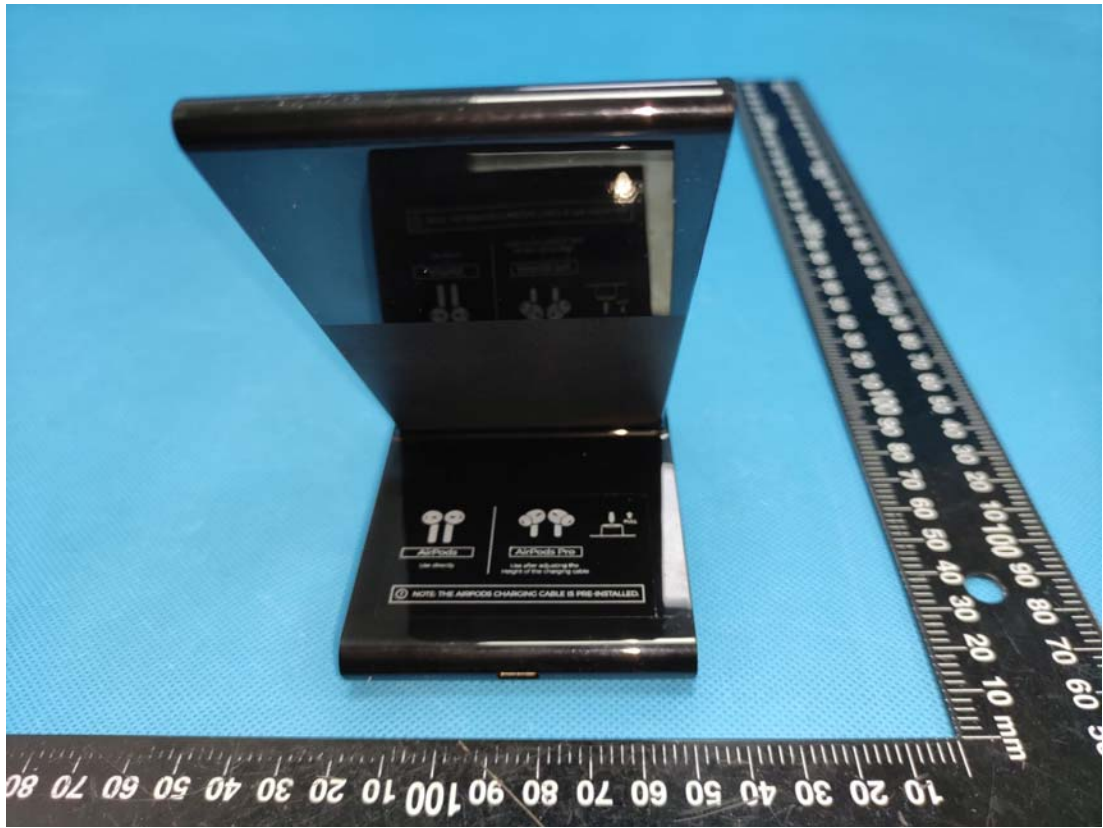

EXHIBIT B - EUT EXTERNAL PHOTOGRAPHS

Airpods / Airpods Pro / Watch Charging Dock
Model:PA191B Input:5V=1A Output:5W(MAX)

Port

3 In 1 Wireless Charging Stand Model:PA191B

Input:5V=2A / 9V=2A Output:5W / 7.5W / 10W

FCC ID:2A3JH-PA191B IC:27895-PA191B S/N:22A11

UK
CA
CE
MADE IN CHINA