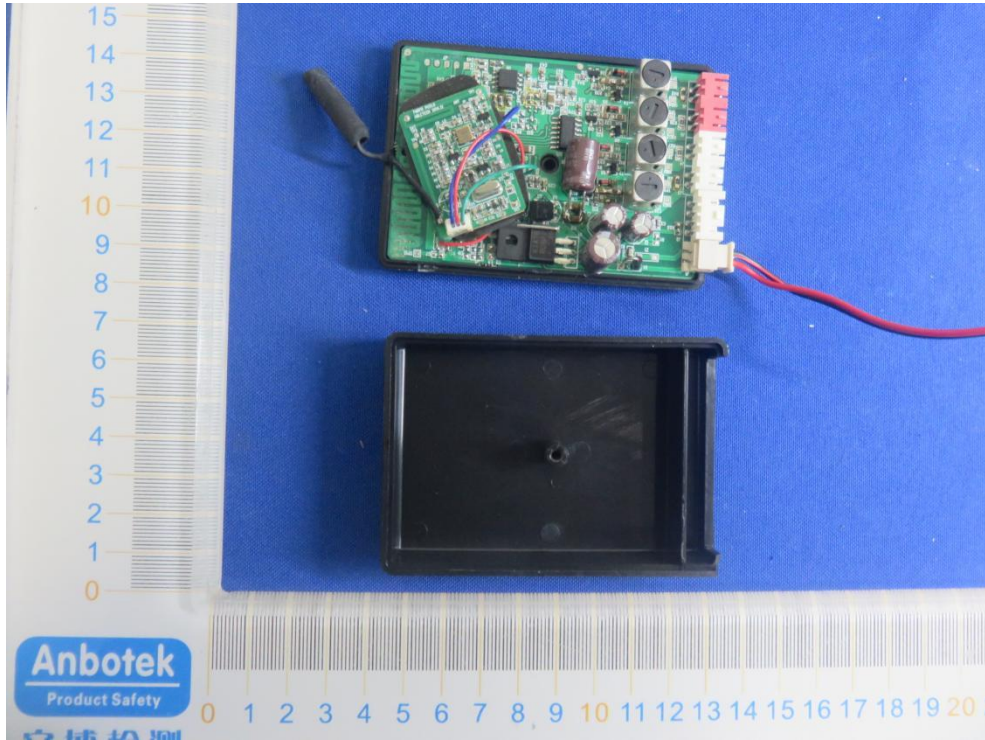

FCC ID: 2A3JE-WRSS3200

ANT

No use

No use