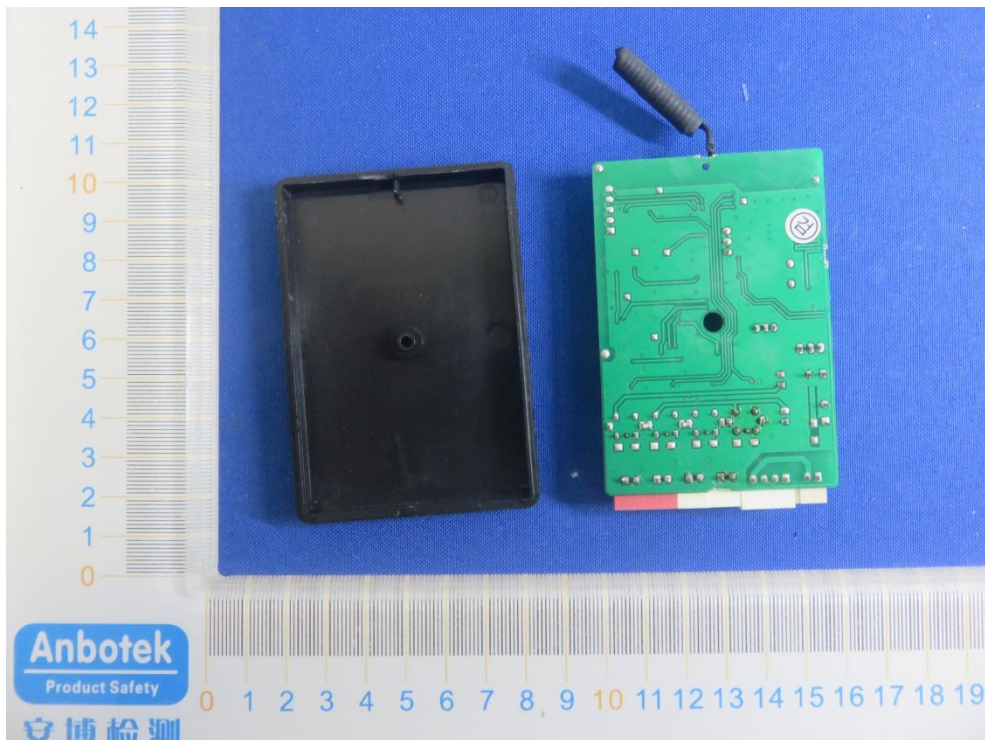

FCC ID: 2A3JE-WRSS3200

ANT

No use

No use