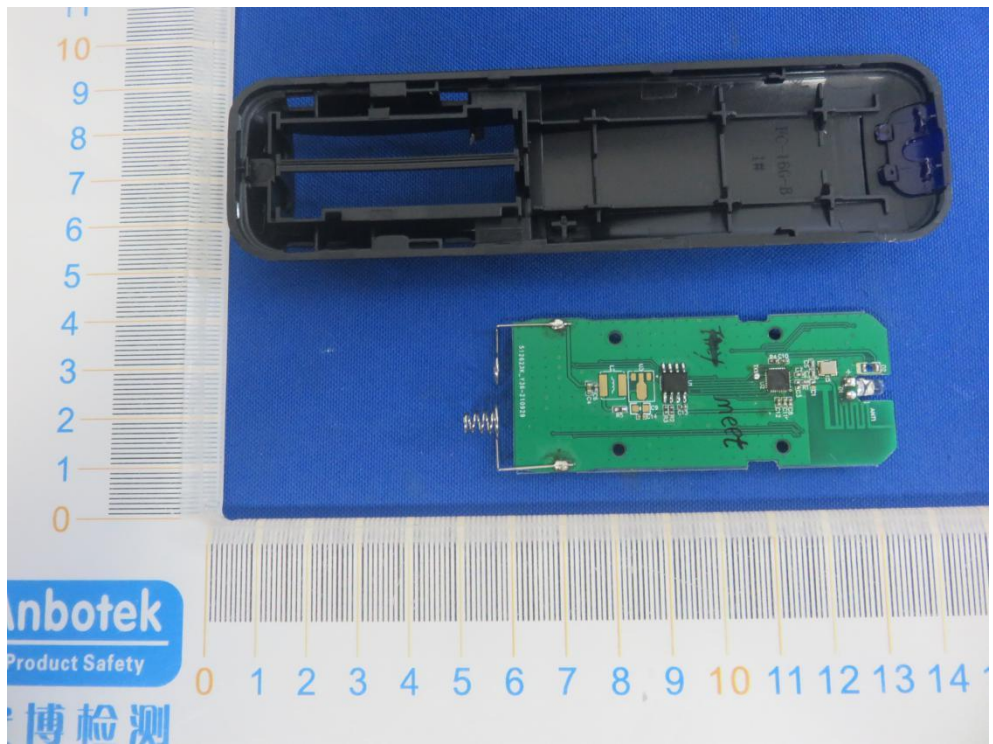

FCC ID: 2A3JCORB-2109-CT

TX Remote control ANT