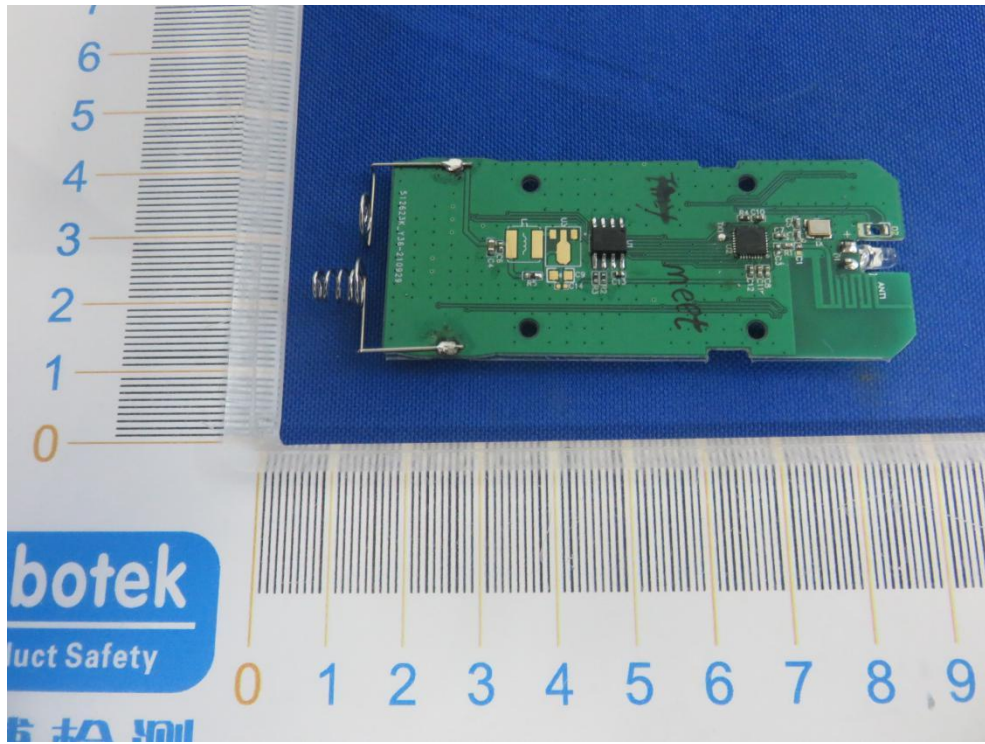

FCC ID: 2A3JCORB-2109-CT

TX Remote control ANT