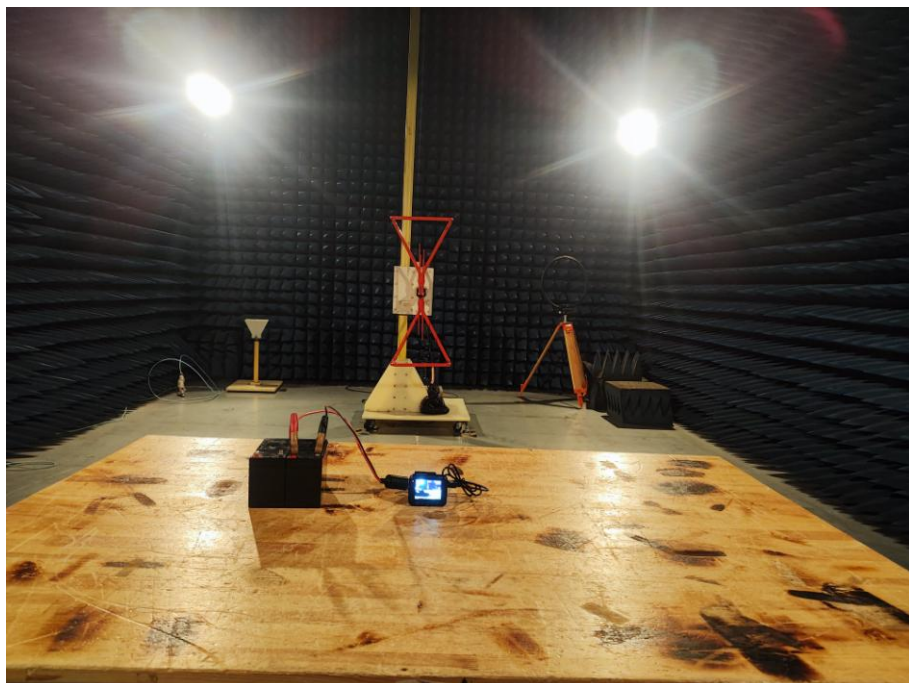

RE TEST SETUP

RE TEST SETUP

Model No.: R2-4K PRO

CE TEST SETUP