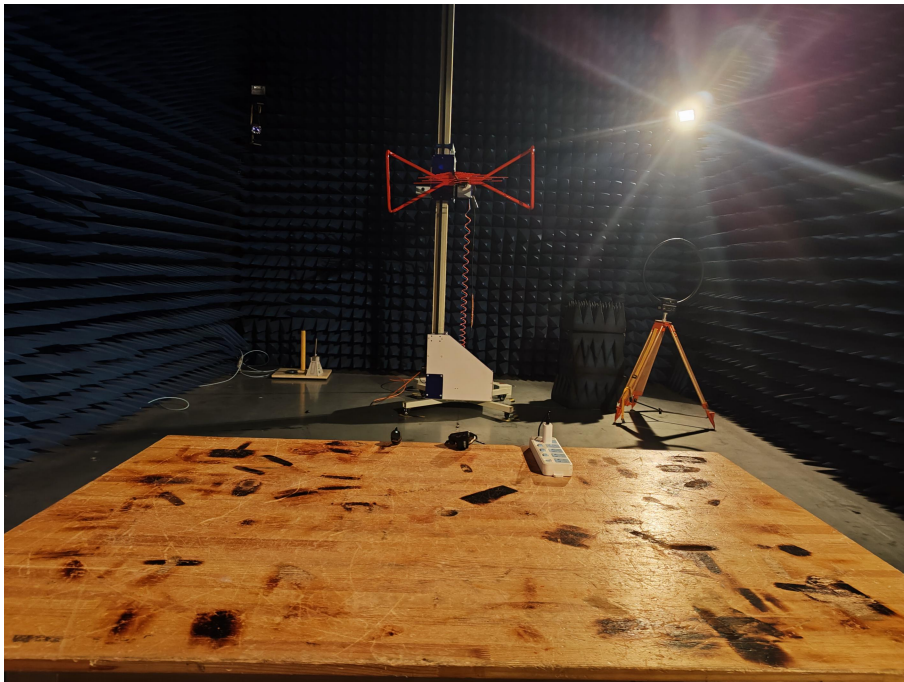

Model No.: ROVE R2-4K DUAL

CE TEST SETUP

RE TEST SETUP

Model No.: ROVE R2-4K DUAL

RE TEST SETUP