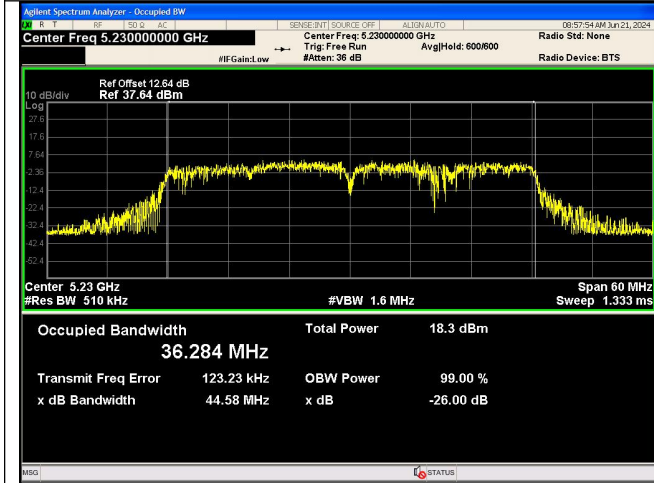

IEEE 802.11ac Channel 46 40MHz Antenna 0