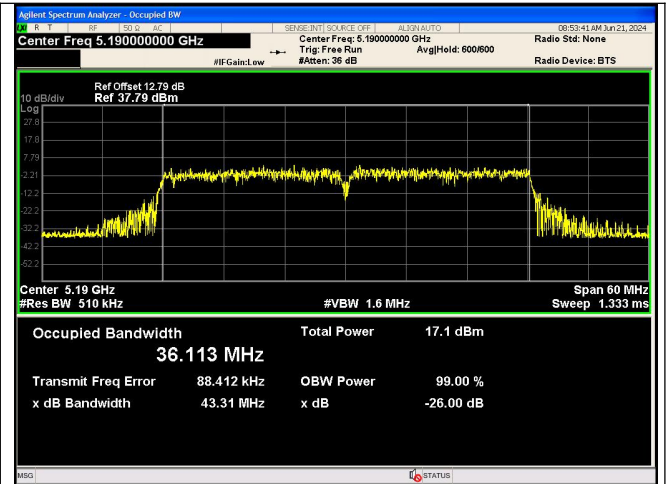

IEEE 802.11ac Channel 38 40MHz Antenna 0