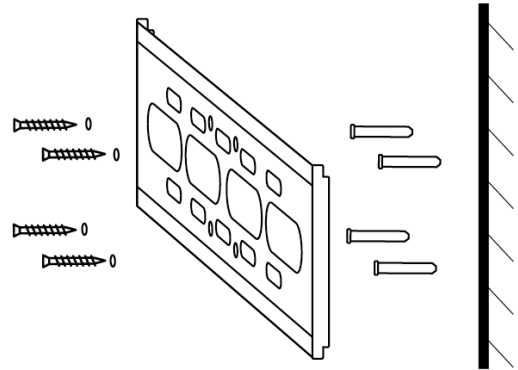

Drill Bit

Blanket

Standard Installation Method :

We recommend that you use this installation method

- ① Take out vimbod, connect the power cord and adapter, and plug in the power cord.
- ② The mirror is placed against the wall and can be powered on.

Tips1

The adapter is fixed in the polyethylene foam.

Tips2

The magnet lens cover sticker can be attached to the front of it.

Tips 2

Tips 3

Tips3

Before using vimbod, please tear off the camera position sticker on the mirror.

Wall Installation Method:

You can install the mirror on the wall by yourself with Bracket & Screws

- ① Stick a pencil in the wall according to the wall mounting plate installation-draw points on the holes and drill them into place hole. The bottom of the mirror must be less than 35cm from the ground.

- ② Put the expansion pipe into the installation hole of the wall. Self-tapping screws fix the wall mounting plate to the wall through the gasket.

- ③ **a.** Take out the four large screws in the central screw hole on the back of the mirror.
b. Use round head screw and gasket to set the mirror. Fixed on the installation board, according to their own needs or not to add high cushion.