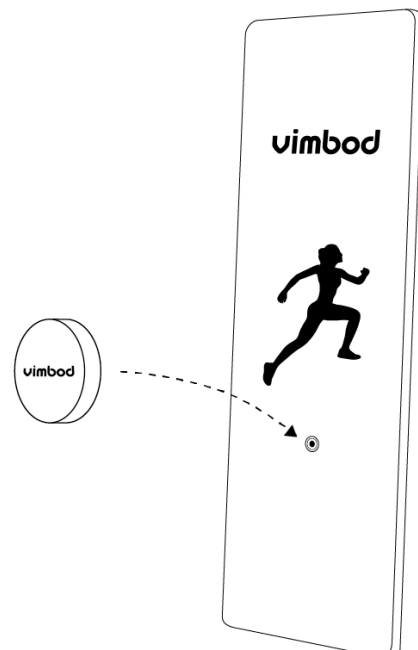

Double click Power On/Off.

You can check the WiFi of vimbod connection

How To Use Turn On vimbod:

Scan QR code to download app (automatically identify Android / IOS system), and register for use

How To Use Body Composition Scale :

- Install the battery
- According to vimbod guidelines, stand barefoot on the body fat scale

How To Use Smart Watch:

- Turn on smart watch.
- After starting the vimbod course, the Smart Watch will automatically connect with the mirror to monitor the real-time heart rate.

How To Use Magnet lens cover:

When vimbod is not used, Magnet lens cover can be placed on the mirror lens position.

Special Instructions:

When you don't use vimbod, the camera will not work when it is turned off and will not collect any information. Please rest assured to use it.