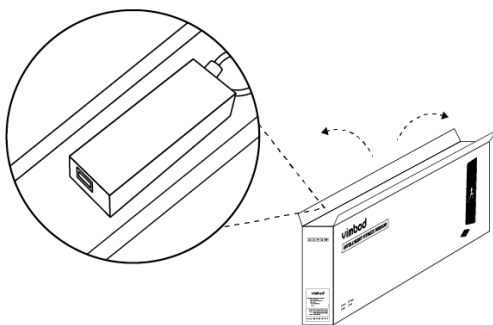

1x

Magnet lens cover

Installation Tools :

Tape Measure

Pencil

Level

Hammer

Drill

Drill Bit

Blanket

Standard Installation Method :

We recommend that you use this installation method

- ① Take out vimbod, connect the power cord and adapter, and plug in the power cord.
- ② The mirror is placed against the wall and can be powered on.

Tips1

The adapter is fixed in the polyethylene foam.

Tips2

The magnet lens cover sticker can be attached to the front of it.

Tips 2

Tips 3

Tips3

Before using vimbod, please tear off the camera position sticker on the mirror.

Wall Installation Method:

You can install the mirror on the wall by yourself with Bracket & Screws

- ① Stick a pencil in the wall according to the wall mounting plate installation-draw points on the holes and drill them into place hole. The bottom of the mirror must be less than 35cm from the ground.