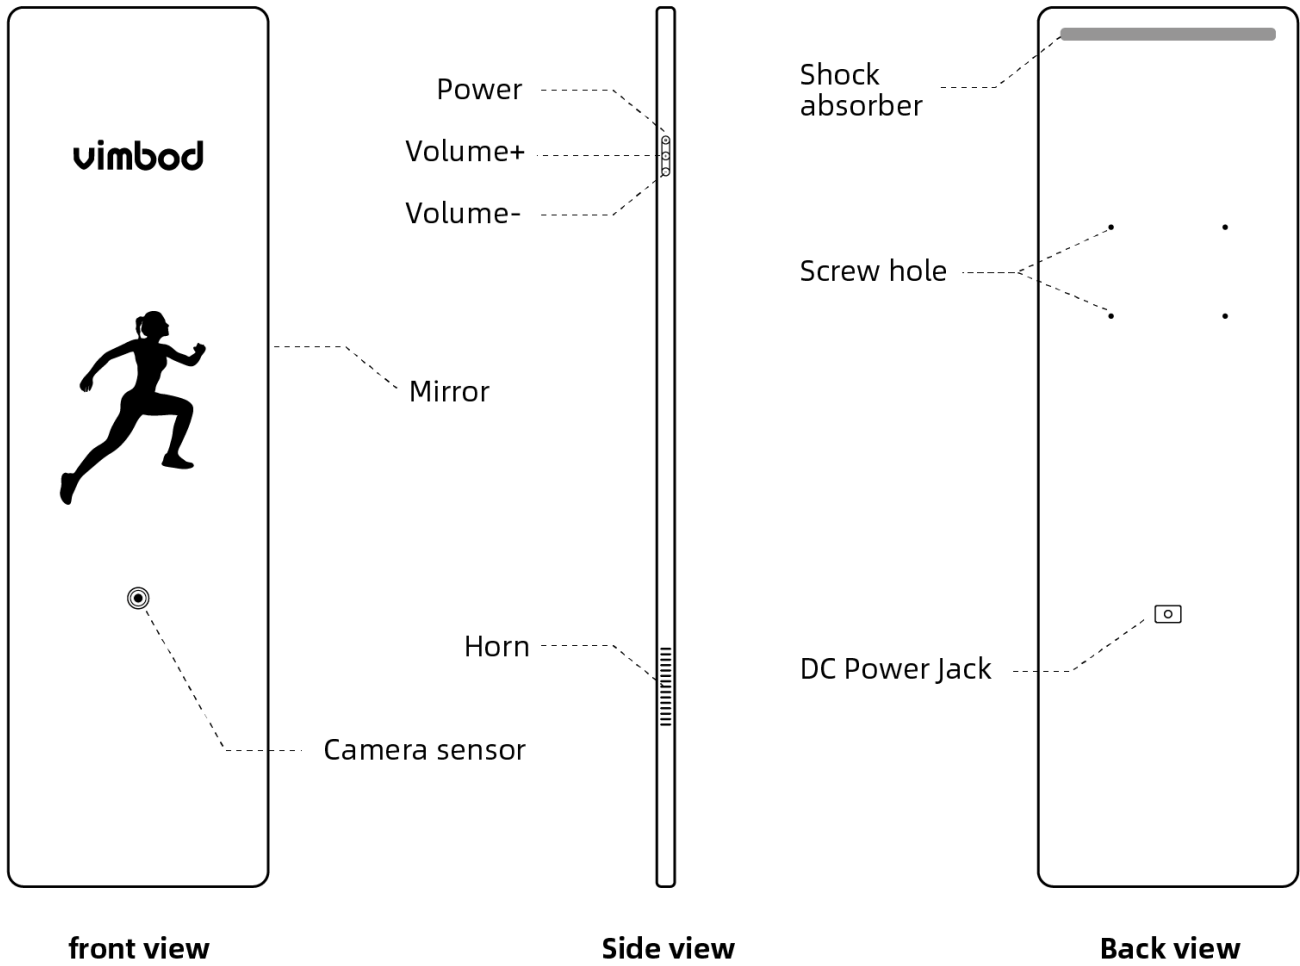

Instructions for use:

Power On/Off

Sleep Mode/Wake-up Mode

Volume Adjusting

Reset Network:

Press Power On/Off and Volume+ at the same time.

Reset device network, you can set WiFi by app