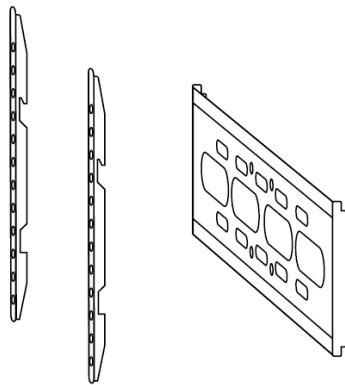

vimbod

Intelligent Fitness Mirror

Installation & Usage Instructions

Product List

1x

Vimbod Intelligent fitness mirror

1x

Body Composition Scale

4x

2x

1x

Bracket & Screws

4x

Self-tapping screws

4x

Expansion pipe

Wall Installation Method:

You can install the mirror on the wall by yourself with Bracket & Screws

- ① Stick a pencil in the wall according to the wall mounting plate installation-draw points on the holes and drill them into place hole. The bottom of the mirror must be less than 35cm from the ground.

- ② Put the expansion pipe into the installation hole of the wall. Self-tapping screws fix the wall mounting plate to the wall through the gasket.

- ③ **a.** Take out the four large screws in the central screw hole on the back of the mirror.
b. Use round head screw and gasket to set the mirror. Fixed on the installation board, according to their own needs or not to add high cushion.