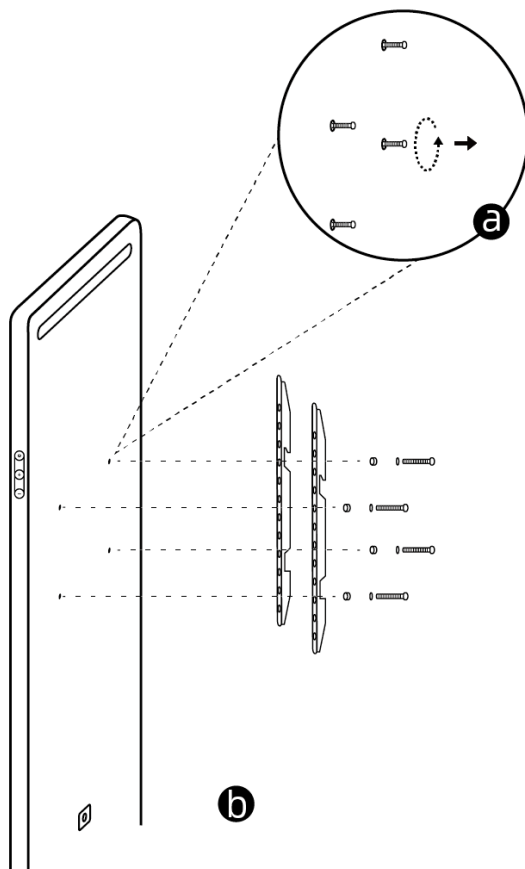

Tips1

The adapter is fixed in the polyethylene foam.

Tips2

The magnet lens cover sticker can be attached to the front of it.

Tips 2

Tips 3

Tips3

Before using vimbod, please tear off the camera position sticker on the mirror.

Wall Installation Method:

You can install the mirror on the wall by yourself with Bracket & Screws

- ① Stick a pencil in the wall according to the wall mounting plate installation-draw points on the holes and drill them into place hole. The bottom of the mirror must be less than 35cm from the ground.

- ② Put the expansion pipe into the installation hole of the wall. Self-tapping screws fix the wall mounting plate to the wall through the gasket.

- ③ **a.** Take out the four large screws in the central screw hole on the back of the mirror.
b. Use round head screw and gasket to set the mirror. Fixed on the installation board, according to their own needs or not to add high cushion.