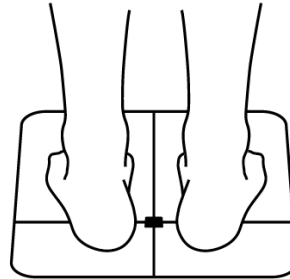

Wall Installation Method:

You can install the mirror on the wall by yourself with Bracket & Screws

- ① Stick a pencil in the wall according to the wall mounting plate installation-draw points on the holes and drill them into place hole. The bottom of the mirror must be less than 35cm from the ground.

Double click Power On/Off.

You can check the WiFi of vimbod connection

How To Use Turn On vimbod:

Scan QR code to download app (automatically identify Android / IOS system), and register for use

How To Use Body Composition Scale :

- Install the battery
- According to vimbod guidelines, stand barefoot on the body fat scale

How To Use Smart Watch:

- Turn on smart watch.
- After starting the vimbod course, the Smart Watch will automatically connect with the mirror to monitor the real-time heart rate.