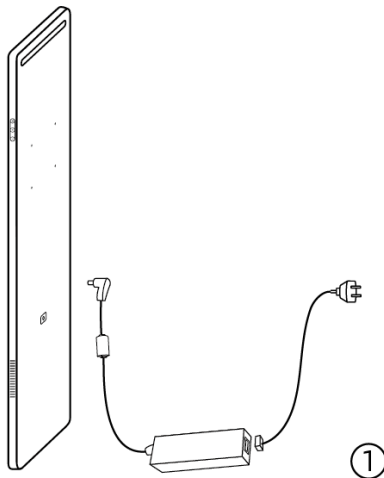

Drill Bit

Blanket

Standard Installation Method :

We recommend that you use this installation method

- ① Take out vimbod, connect the power cord and adapter, and plug in the power cord.
- ② The mirror is placed against the wall and can be powered on.

Tips1

The adapter is fixed in the polyethylene foam.

Tips2

The magnet lens cover sticker can be attached to the front of it.

Tips 2

Tips 3

Tips3

Before using vimbod, please tear off the camera position sticker on the mirror.