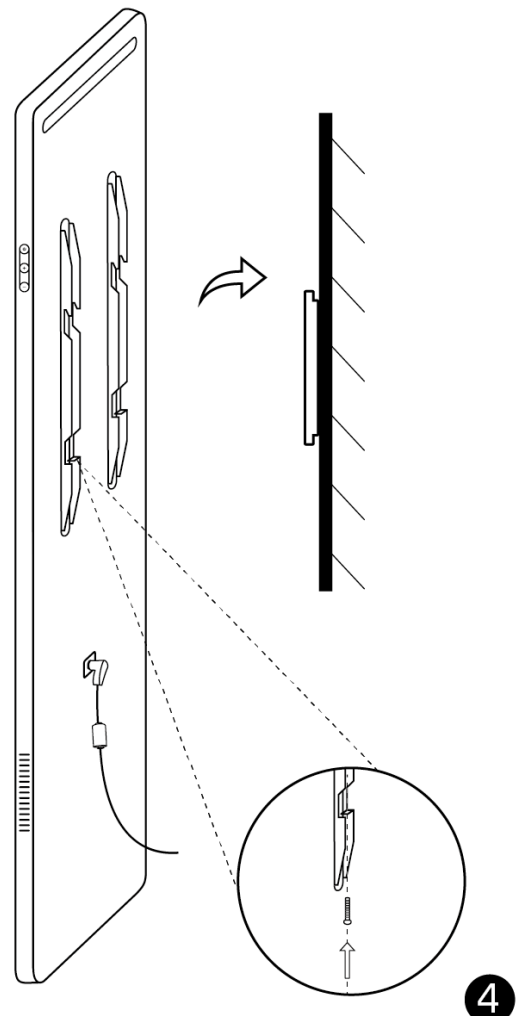

Tips1

The adapter is fixed in the polyethylene foam.

Tips2

The magnet lens cover sticker can be attached to the front of it.

Tips 2

Tips 3

Tips3

Before using vimbod, please tear off the camera position sticker on the mirror.

Wall Installation Method:

You can install the mirror on the wall by yourself with Bracket & Screws

- ① Stick a pencil in the wall according to the wall mounting plate installation-draw points on the holes and drill them into place hole. The bottom of the mirror must be less than 35cm from the ground.

- ② Put the expansion pipe into the installation hole of the wall. Self-tapping screws fix the wall mounting plate to the wall through the gasket.

- ③ **a.** Take out the four large screws in the central screw hole on the back of the mirror.
b. Use round head screw and gasket to set the mirror. Fixed on the installation board, according to their own needs or not to add high cushion.

- ④ Lock the mirror set on the hook. Hang it on the wall mounting plate. Fix the safety screw finished the installation.

USAGE CAUTIONS :

Please read the installation instructions carefully before usage