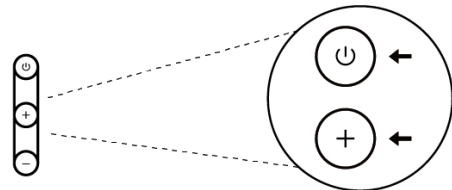

Instructions for use:

Power On/Off

Sleep Mode/Wake-up Mode

Volume Adjusting

Reset Network:

Press Power On/Off and Volume+ at the same time.

Reset device network, you can set WiFi by app

Confirm current network:

Double click Power On/Off.

You can check the WiFi of vimbod connection

How To Use Turn On vimbod:

Scan QR code to download app (automatically identify Android / IOS system), and register for use

How To Use Body Composition Scale :