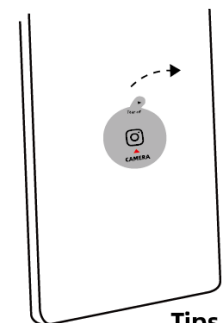

Tips1

The adapter is fixed in the polyethylene foam.

Tips2

The magnet lens cover sticker can be attached to the front of it.

Tips 2

Tips 3

Tips3

Before using vimbod, please tear off the camera position sticker on the mirror.

Wall Installation Method:

You can install the mirror on the wall by yourself with Bracket & Screws

- ① Stick a pencil in the wall according to the wall mounting plate installation-draw points on the holes and drill them into place hole. The bottom of the mirror must be less than 35cm from the ground.