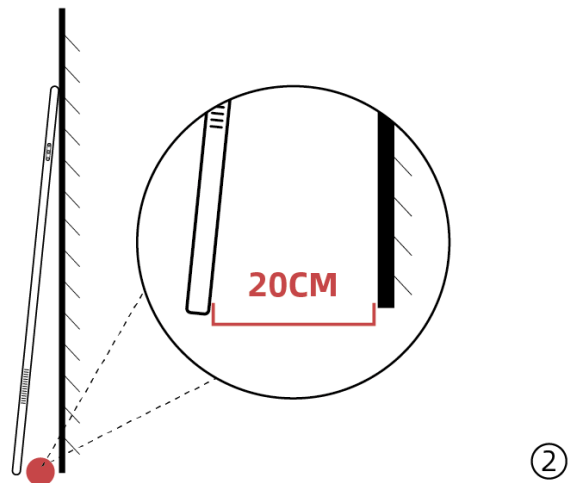

Drill Bit

Blanket

Standard Installation Method :

We recommend that you use this installation method

- ① Take out vimbod, connect the power cord and adapter, and plug in the power cord.
- ② The mirror is placed against the wall and can be powered on.

Wall Installation Method:

You can install the mirror on the wall by yourself with Bracket & Screws

- ① Stick a pencil in the wall according to the wall mounting plate installation-draw points on the holes and drill them into place hole. The bottom of the mirror must be less than 35cm from the ground.