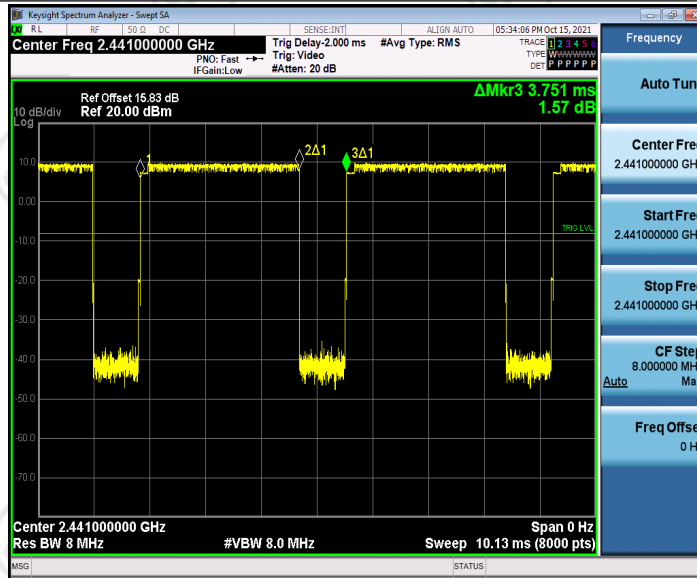

AppendixI: DutyCycle

Test Result

Test Mode	Antenna	Channel	TransmissionDuration [ms]	Transmission Period [ms]	Duty Cycle [%]	Limit	Verdict
DH5	Ant1	2402	2.89	3.75	76.96	---	PASS
		2441	2.89	3.75	76.93	---	PASS
		2480	2.89	3.75	76.96	---	PASS
2DH5	Ant1	2402	2.89	3.75	77.03	---	PASS
		2441	2.89	3.75	77.00	---	PASS
		2480	2.89	3.75	77.00	---	PASS
3DH5	Ant1	2402	2.89	3.75	77.07	---	PASS
		2441	2.89	3.75	77.07	---	PASS
		2480	2.89	3.75	77.07	---	PASS

Test Graphs

2DH5_Ant1_2402

2DH5_Ant1_2441

2DH5_Ant1_2480

*** End of Report ***