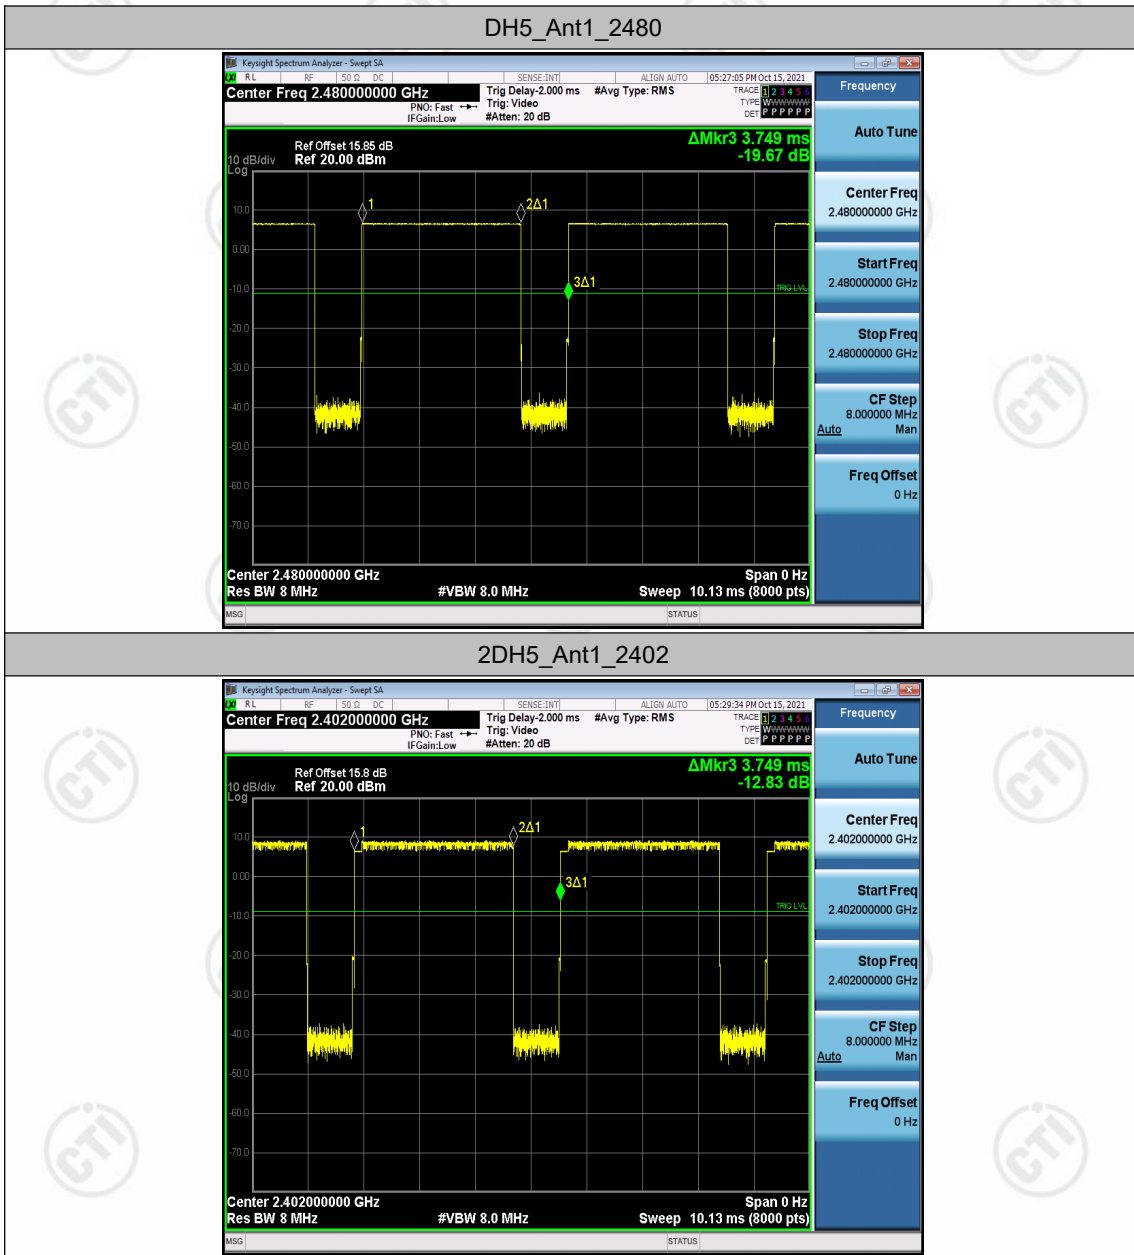

AppendixI: DutyCycle

Test Result

Test Mode	Antenna	Channel	TransmissionDuration [ms]	Transmission Period [ms]	Duty Cycle [%]	Limit	Verdict
DH5	Ant1	2402	2.89	3.75	76.96	---	PASS
		2441	2.89	3.75	76.93	---	PASS
		2480	2.89	3.75	76.96	---	PASS
2DH5	Ant1	2402	2.89	3.75	77.03	---	PASS
		2441	2.89	3.75	77.00	---	PASS
		2480	2.89	3.75	77.00	---	PASS
3DH5	Ant1	2402	2.89	3.75	77.07	---	PASS
		2441	2.89	3.75	77.07	---	PASS
		2480	2.89	3.75	77.07	---	PASS

Test Graphs

2DH5_Ant1_2402

2DH5_Ant1_2441

2DH5_Ant1_2480

*** End of Report ***