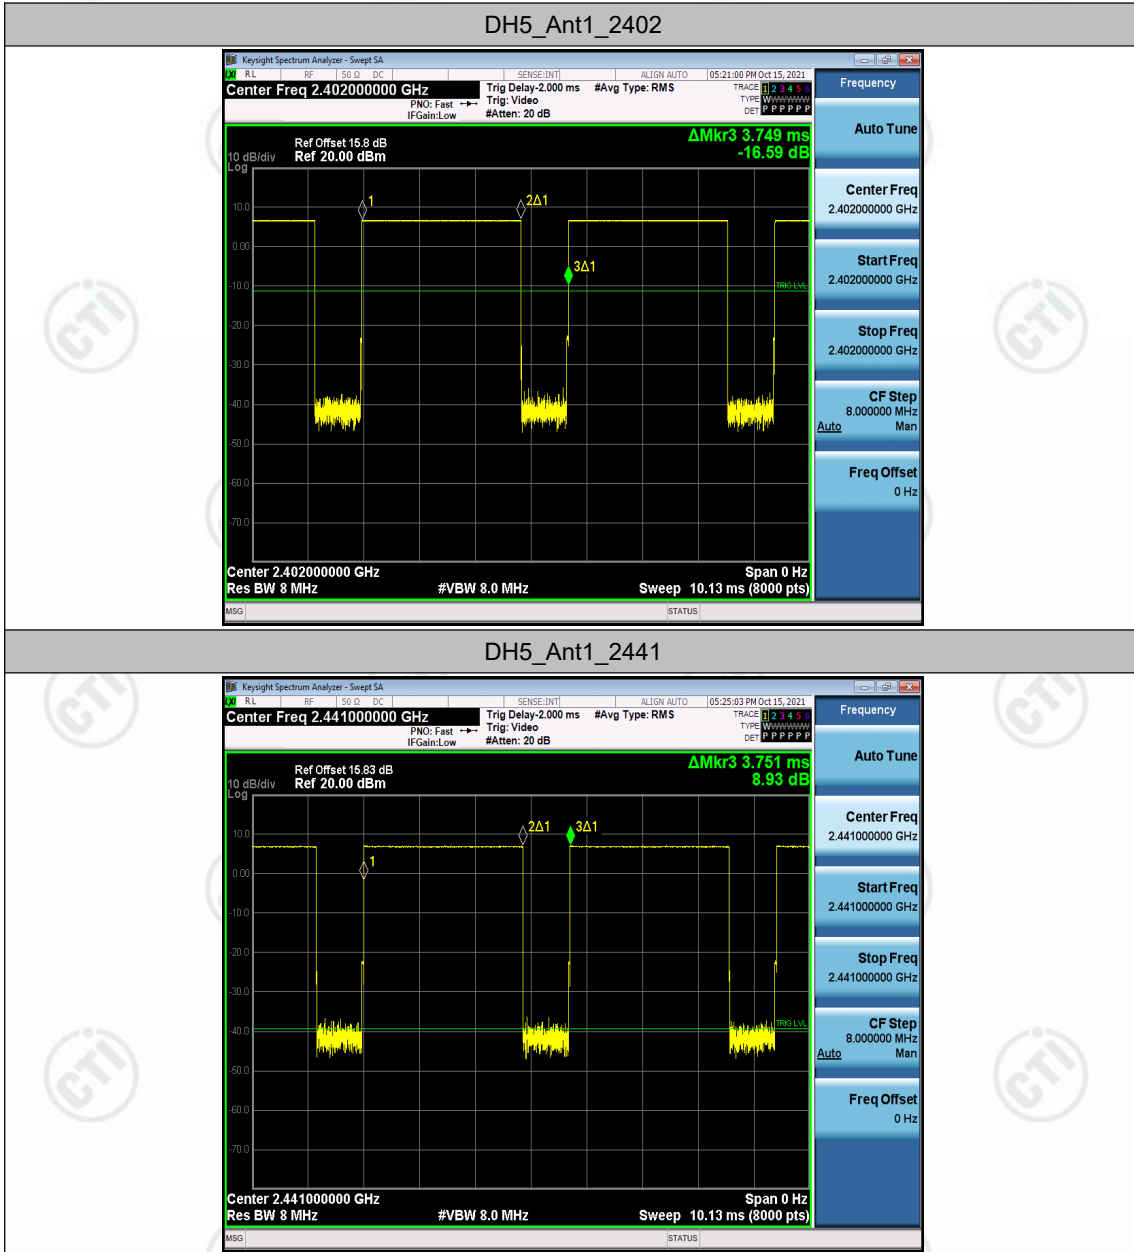

AppendixI: DutyCycle

Test Result

Test Mode	Antenna	Channel	TransmissionDuration [ms]	Transmission Period [ms]	Duty Cycle [%]	Limit	Verdict
DH5	Ant1	2402	2.89	3.75	76.96	---	PASS
		2441	2.89	3.75	76.93	---	PASS
		2480	2.89	3.75	76.96	---	PASS
2DH5	Ant1	2402	2.89	3.75	77.03	---	PASS
		2441	2.89	3.75	77.00	---	PASS
		2480	2.89	3.75	77.00	---	PASS
3DH5	Ant1	2402	2.89	3.75	77.07	---	PASS
		2441	2.89	3.75	77.07	---	PASS
		2480	2.89	3.75	77.07	---	PASS

Test Graphs

2DH5_Ant1_2402

2DH5_Ant1_2441

2DH5_Ant1_2480

*** End of Report ***