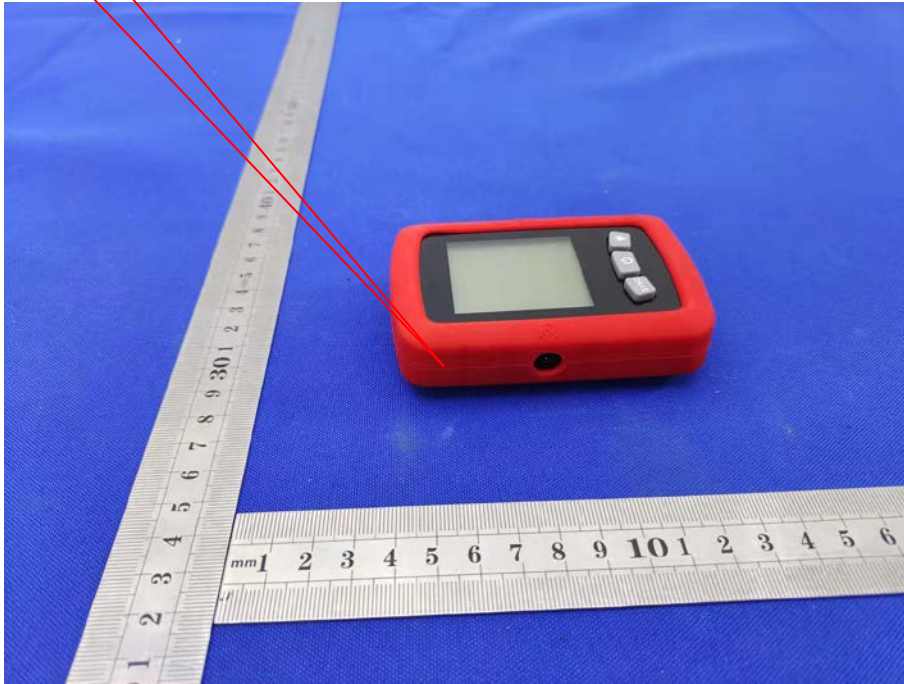

Label  
Location

Model: DT-108A  
FCC ID: 2A3IC-DT-108A