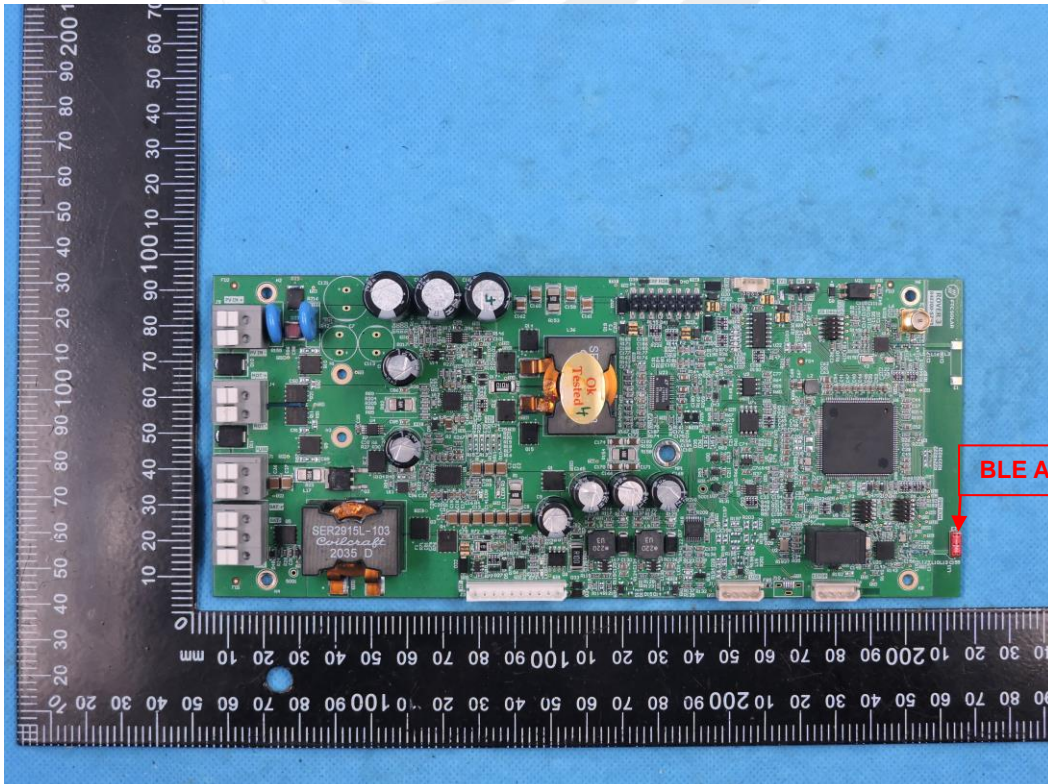

### APPENDIX-PHOTOGRAPHS OF EUT CONSTRUCTIONAL DETAILS

Model: 840300-Voyager Controller

Photo 1

Photo 2

Photo 3

Photo 4

Photo 5

Photo 6