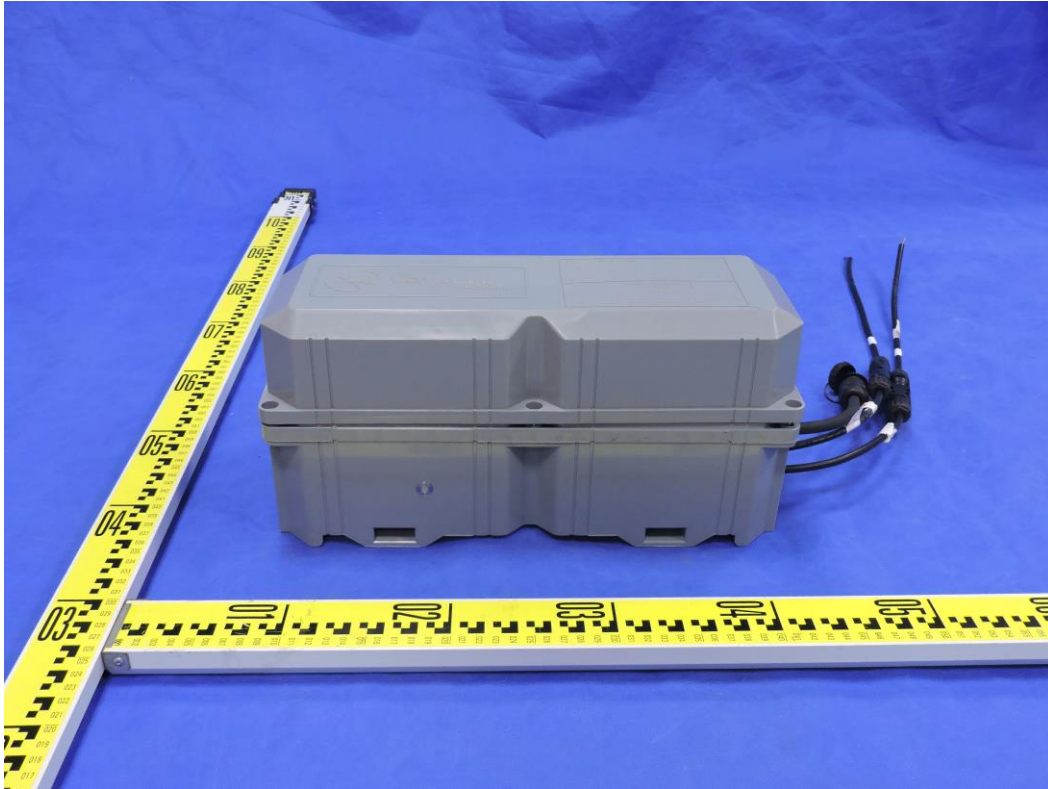

APPENDIX-PHOTOGRAPHS OF EUT CONSTRUCTIONAL DETAILS

Model: 840300-Voyager Controller

Photo 1

Photo 2

Photo 3

Photo 4

Photo 5

Photo 6