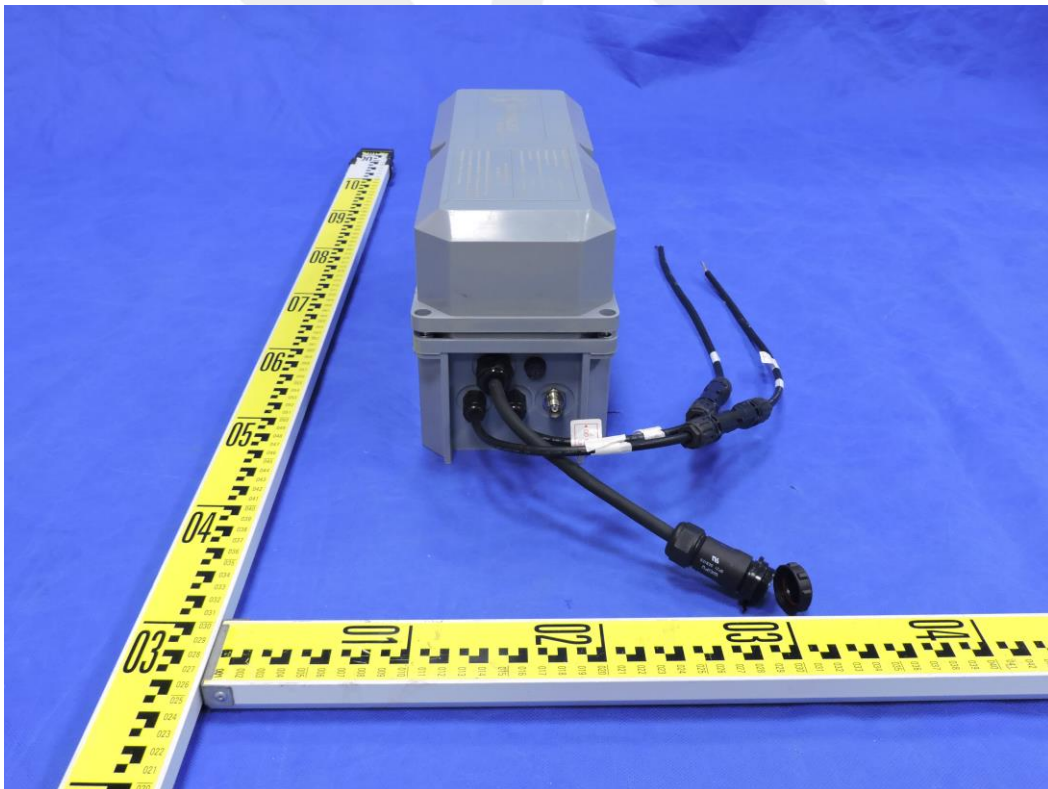

APPENDIX-PHOTOGRAPHS OF EUT CONSTRUCTIONAL DETAILS

Model: 840300-Voyager Controller

Photo 1

Photo 2

Photo 3

Photo 4

Photo 5

Photo 6