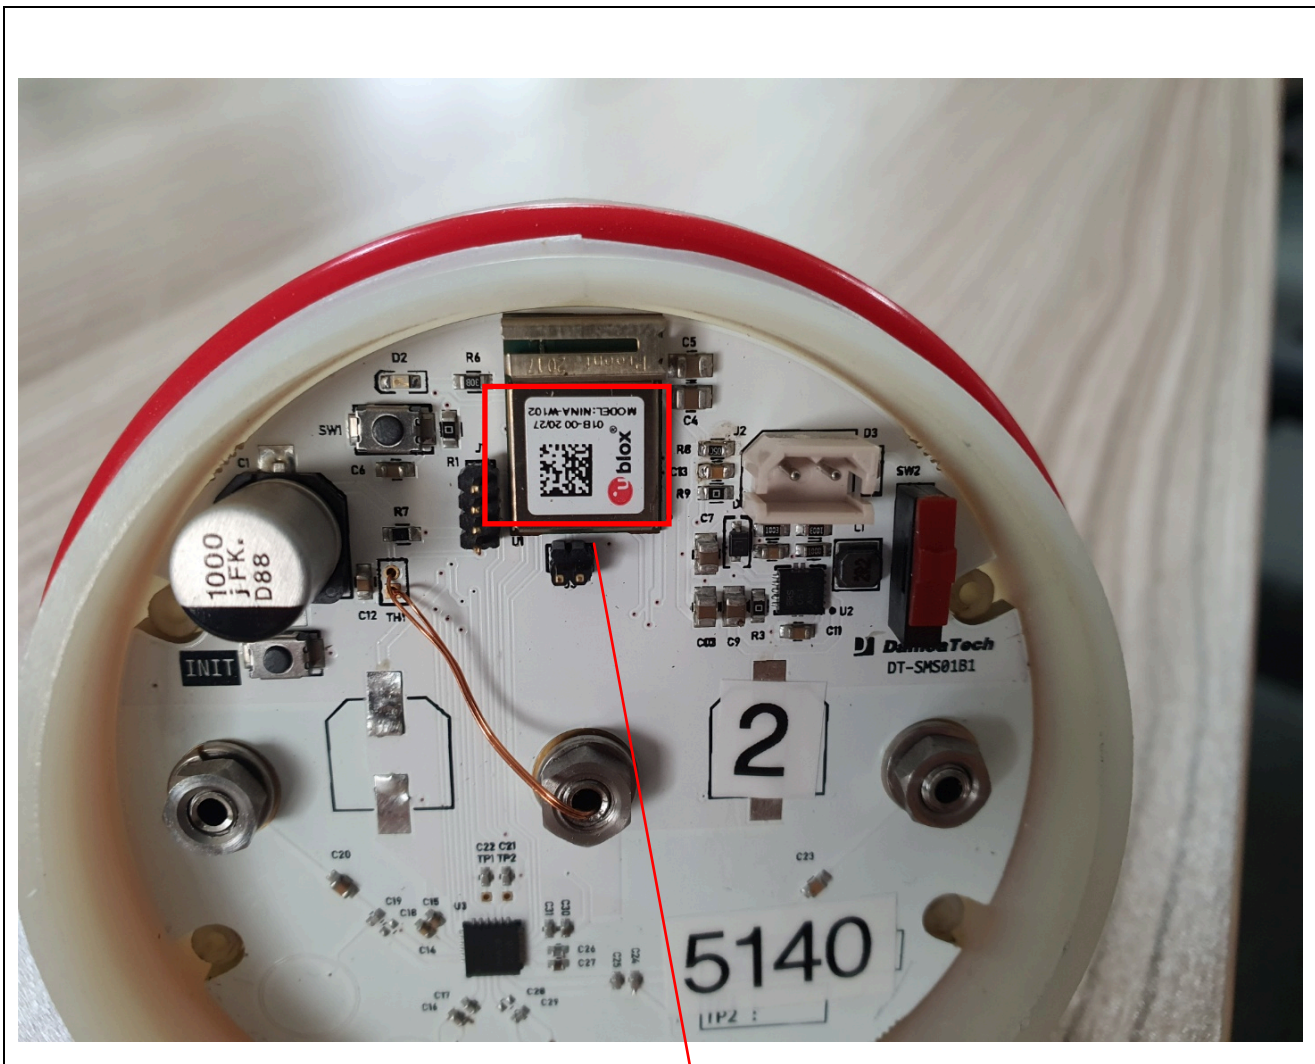

SAMPLE LABEL & LOCATION

DamoaTech Co.,Ltd.
Model : DT-SMS01B
FCC ID : 2A3I8DT-SMS01B
Made in Korea