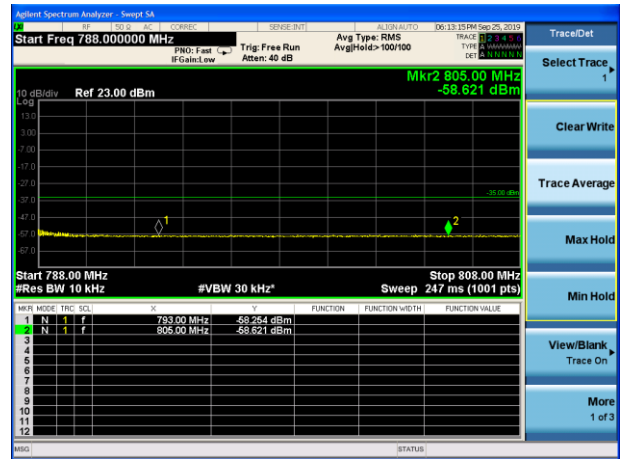

LTE Band 13 16QAM 5MHz CH-Low, 100%RB

LTE Band 13 16QAM 5MHz CH- High, 100%RB

LTE Band 13 16QAM 10MHz CH-Low, 1 RB

LTE Band 13 16QAM 10MHz CH-High, 1 RB

LTE Band 13 16QAM 10MHz CH-Low, 100%RB

LTE Band 13 16QAM 10MHz CH- High, 100%RB

LTE Band 13 QPSK 5MHz CH-Low, 1 RB (763MHz ~775MHz)

LTE Band 13 QPSK 5MHz CH-Low, 1 RB (793MHz ~805MHz)

LTE Band 13 QPSK 5MHz CH-Low, 100%RB (763MHz ~775MHz)

LTE Band 13 QPSK 5MHz CH-Low, 100%RB (793MHz ~805MHz)

LTE Band 13 QPSK 10MHz CH-Low, 1 RB (763MHz ~775MHz)

LTE Band 13 QPSK 10MHz CH-Low, 1 RB (793MHz ~805MHz)

LTE Band 13 QPSK 10MHz CH-Low, 100%RB (763MHz ~775MHz)

LTE Band 13 QPSK 10MHz CH-Low, 100%RB (793MHz ~805MHz)