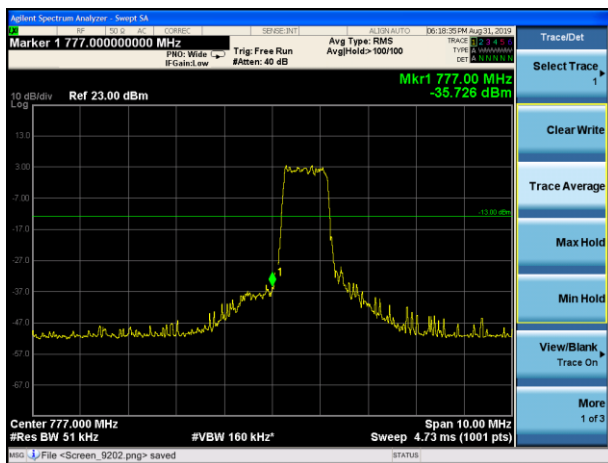

LTE Band 13 16QAM 5MHz CH-Low, 100%RB

LTE Band 13 16QAM 5MHz CH- High, 100%RB

LTE Band 13 16QAM 10MHz CH-Low, 1 RB

LTE Band 13 16QAM 10MHz CH-High, 1 RB

LTE Band 13 16QAM 10MHz CH-Low, 100%RB

LTE Band 13 16QAM 10MHz CH- High, 100%RB

LTE Band 13 QPSK 5MHz CH-Low, 1 RB (763MHz ~775MHz)

LTE Band 13 QPSK 5MHz CH-Low, 1 RB (793MHz ~805MHz)

LTE Band 13 QPSK 5MHz CH-Low, 100%RB (763MHz ~775MHz)

LTE Band 13 QPSK 5MHz CH-Low, 100%RB (793MHz ~805MHz)