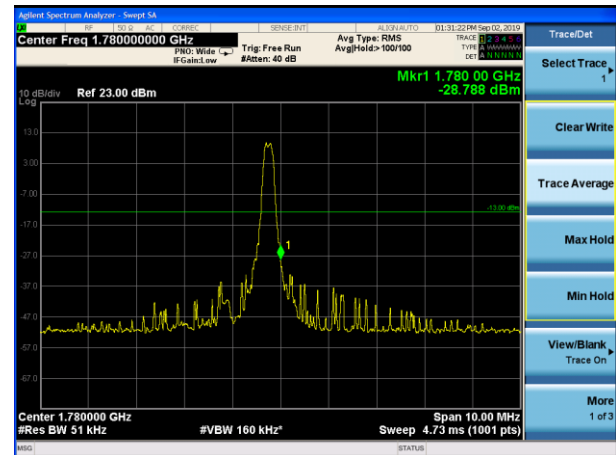

LTE Band 13 16QAM 5MHz CH-Low, 1 RB (763MHz ~775MHz)

LTE Band 13 16QAM 5MHz CH-Low, 1 RB (793MHz ~805MHz)

LTE Band 13 16QAM 5MHz CH-Low, 100%RB (763MHz ~775MHz)

LTE Band 13 16QAM 5MHz CH-Low, 100%RB (793MHz ~805MHz)

LTE Band 13 16QAM 10MHz CH-Low, 1 RB (763MHz ~775MHz)

LTE Band 13 16QAM 10MHz CH-Low, 1 RB (793MHz ~805MHz)

LTE Band 13 16QAM 10MHz CH-Low, 100%RB (763MHz ~775MHz)

LTE Band 13 16QAM 10MHz CH-Low, 100%RB (793MHz ~805MHz)

LTE Band 66 QPSK 1.4MHz CH-Low, 1 RB

LTE Band 66 QPSK 1.4MHz CH-High, 1 RB

LTE Band 66 QPSK 1.4MHz CH-Low, 100%RB

LTE Band 66 QPSK 1.4MHz CH-High, 100%RB

LTE Band 66 QPSK 3MHz CH-Low, 1 RB

LTE Band 66 QPSK 3MHz CH-High, 1 RB