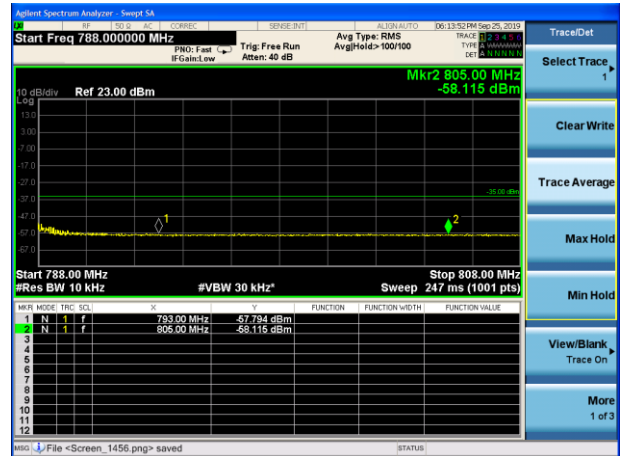

LTE Band 13 16QAM 5MHz CH-Low, 100%RB

LTE Band 13 16QAM 5MHz CH- High, 100%RB

LTE Band 13 16QAM 10MHz CH-Low, 1 RB

LTE Band 13 16QAM 10MHz CH-High, 1 RB

LTE Band 13 16QAM 10MHz CH-Low, 100%RB

LTE Band 13 16QAM 10MHz CH- High, 100%RB

LTE Band 13 QPSK 5MHz CH-Low, 1 RB (763MHz ~775MHz)

LTE Band 13 QPSK 5MHz CH-Low, 1 RB (793MHz ~805MHz)

LTE Band 13 QPSK 5MHz CH-Low, 100%RB (763MHz ~775MHz)

LTE Band 13 QPSK 5MHz CH-Low, 100%RB (793MHz ~805MHz)

LTE Band 13 QPSK 10MHz CH-Low, 1 RB (763MHz ~775MHz)

LTE Band 13 QPSK 10MHz CH-Low, 1 RB (793MHz ~805MHz)

LTE Band 13 QPSK 10MHz CH-Low, 100%RB (763MHz ~775MHz)

LTE Band 13 QPSK 10MHz CH-Low, 100%RB (793MHz ~805MHz)

LTE Band 13 16QAM 5MHz CH-Low, 1 RB (763MHz ~775MHz)

LTE Band 13 16QAM 5MHz CH-Low, 1 RB (793MHz ~805MHz)

LTE Band 13 16QAM 5MHz CH-Low, 100%RB (763MHz ~775MHz)

LTE Band 13 16QAM 5MHz CH-Low, 100%RB (793MHz ~805MHz)