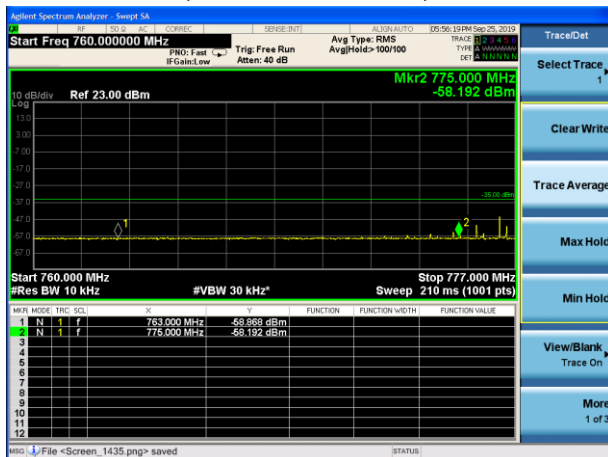

LTE Band 13 16QAM 5MHz CH-Low, 100%RB

LTE Band 13 16QAM 5MHz CH- High, 100%RB

LTE Band 13 16QAM 10MHz CH-Low, 1 RB

LTE Band 13 16QAM 10MHz CH-High, 1 RB

LTE Band 13 16QAM 10MHz CH-Low, 100%RB

LTE Band 13 16QAM 10MHz CH- High, 100%RB

LTE Band 13 QPSK 5MHz CH-Low, 1 RB (763MHz ~775MHz)

LTE Band 13 QPSK 5MHz CH-Low, 1 RB (793MHz ~805MHz)

LTE Band 13 QPSK 5MHz CH-Low, 100%RB (763MHz ~775MHz)

LTE Band 13 QPSK 5MHz CH-Low, 100%RB (793MHz ~805MHz)

LTE Band 13 QPSK 10MHz CH-Low, 1 RB (763MHz ~775MHz)

LTE Band 13 QPSK 10MHz CH-Low, 1 RB (793MHz ~805MHz)

LTE Band 13 QPSK 10MHz CH-Low, 100%RB (763MHz ~775MHz)

LTE Band 13 QPSK 10MHz CH-Low, 100%RB (793MHz ~805MHz)

LTE Band 13 16QAM 5MHz CH-Low, 1 RB (763MHz ~775MHz)

LTE Band 13 16QAM 5MHz CH-Low, 1 RB (793MHz ~805MHz)

LTE Band 13 16QAM 5MHz CH-Low, 100%RB (763MHz ~775MHz)

LTE Band 13 16QAM 5MHz CH-Low, 100%RB (793MHz ~805MHz)