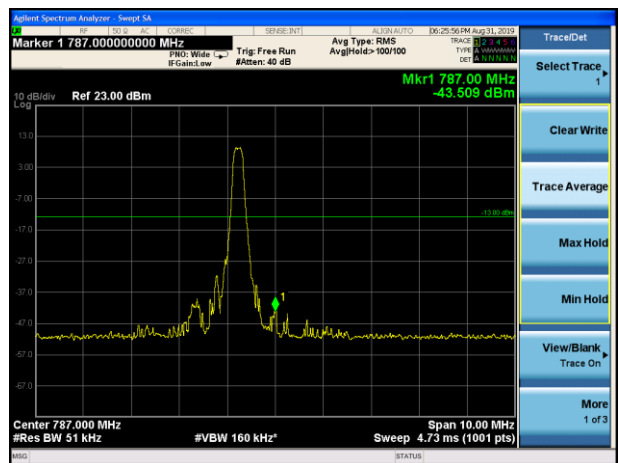

LTE Band 13 16QAM 5MHz CH-Low, 100%RB

LTE Band 13 16QAM 5MHz CH- High, 100%RB

LTE Band 13 16QAM 10MHz CH-Low, 1 RB

LTE Band 13 16QAM 10MHz CH-High, 1 RB

LTE Band 13 16QAM 10MHz CH-Low, 100%RB

LTE Band 13 16QAM 10MHz CH- High, 100%RB

LTE Band 13 QPSK 5MHz CH-Low, 1 RB (763MHz ~775MHz)

LTE Band 13 QPSK 5MHz CH-Low, 1 RB (793MHz ~805MHz)

LTE Band 13 QPSK 5MHz CH-Low, 100%RB (763MHz ~775MHz)

LTE Band 13 QPSK 5MHz CH-Low, 100%RB (793MHz ~805MHz)

LTE Band 13 QPSK 10MHz CH-Low, 1 RB (763MHz ~775MHz)

LTE Band 13 QPSK 10MHz CH-Low, 1 RB (793MHz ~805MHz)

LTE Band 13 QPSK 10MHz CH-Low, 100%RB (763MHz ~775MHz)

LTE Band 13 QPSK 10MHz CH-Low, 100%RB (793MHz ~805MHz)