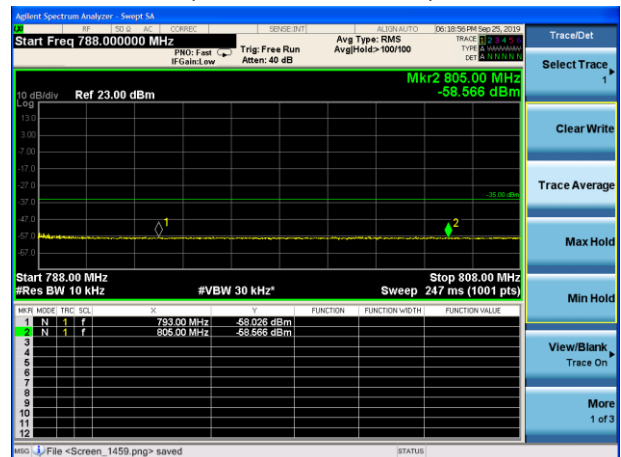

LTE Band 13 16QAM 5MHz CH-Low, 100%RB

LTE Band 13 16QAM 5MHz CH- High, 100%RB

LTE Band 13 16QAM 10MHz CH-Low, 1 RB

LTE Band 13 16QAM 10MHz CH-High, 1 RB

LTE Band 13 16QAM 10MHz CH-Low, 100%RB

LTE Band 13 16QAM 10MHz CH- High, 100%RB

LTE Band 13 QPSK 5MHz CH-Low, 1 RB (763MHz ~775MHz)

LTE Band 13 QPSK 5MHz CH-Low, 1 RB (793MHz ~805MHz)

LTE Band 13 QPSK 5MHz CH-Low, 100%RB (763MHz ~775MHz)

LTE Band 13 QPSK 5MHz CH-Low, 100%RB (793MHz ~805MHz)

LTE Band 13 QPSK 10MHz CH-Low, 1 RB (763MHz ~775MHz)

LTE Band 13 QPSK 10MHz CH-Low, 1 RB (793MHz ~805MHz)

LTE Band 13 QPSK 10MHz CH-Low, 100%RB (763MHz ~775MHz)

LTE Band 13 QPSK 10MHz CH-Low, 100%RB (793MHz ~805MHz)

LTE Band 13 16QAM 5MHz CH-Low, 1 RB (763MHz ~775MHz)

LTE Band 13 16QAM 5MHz CH-Low, 1 RB (793MHz ~805MHz)

LTE Band 13 16QAM 5MHz CH-Low, 100%RB (763MHz ~775MHz)

LTE Band 13 16QAM 5MHz CH-Low, 100%RB (793MHz ~805MHz)