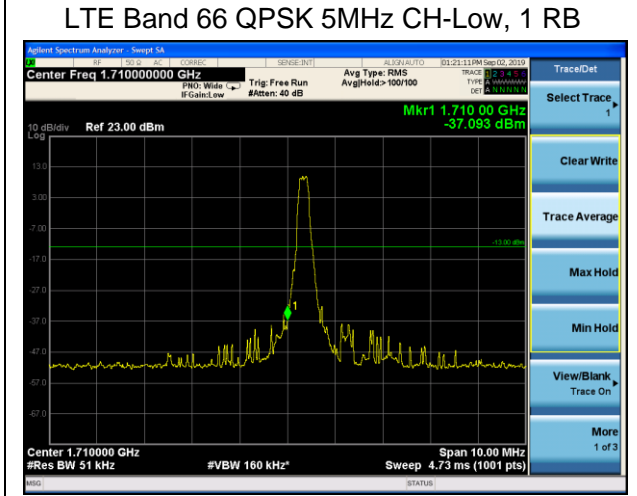

LTE Band 13 16QAM 10MHz CH-Low, 1 RB (763MHz ~775MHz)

LTE Band 13 16QAM 10MHz CH-Low, 1 RB (793MHz ~805MHz)

LTE Band 13 16QAM 10MHz CH-Low, 100%RB (763MHz ~775MHz)

LTE Band 13 16QAM 10MHz CH-Low, 100%RB (793MHz ~805MHz)

LTE Band 66 QPSK 1.4MHz CH-Low, 1 RB

LTE Band 66 QPSK 1.4MHz CH-High, 1 RB

LTE Band 66 QPSK 1.4MHz CH-Low, 100%RB

LTE Band 66 QPSK 1.4MHz CH-High, 100%RB

LTE Band 66 QPSK 3MHz CH-Low, 1 RB

LTE Band 66 QPSK 3MHz CH-High, 1 RB

LTE Band 66 QPSK 10MHz CH-Low, 1 RB

LTE Band 66 QPSK 10MHz CH-High, 1 RB

LTE Band 66 QPSK 10MHz CH-Low, 100%RB

LTE Band 66 QPSK 10MHz CH-High, 100%RB

LTE Band 66 QPSK 15MHz CH-Low, 1 RB

LTE Band 66 QPSK 15MHz CH-High, 1 RB