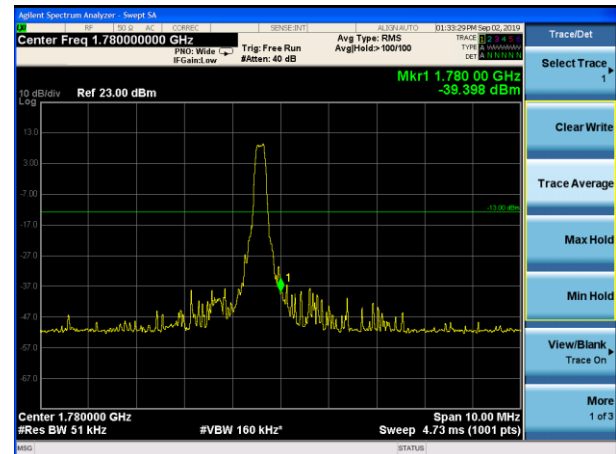

LTE Band 13 16QAM 10MHz CH-Low, 1 RB (763MHz ~775MHz)

LTE Band 13 16QAM 10MHz CH-Low, 1 RB (793MHz ~805MHz)

LTE Band 13 16QAM 10MHz CH-Low, 100%RB (763MHz ~775MHz)

LTE Band 13 16QAM 10MHz CH-Low, 100%RB (793MHz ~805MHz)

LTE Band 66 QPSK 1.4MHz CH-Low, 1 RB

LTE Band 66 QPSK 1.4MHz CH-High, 1 RB

LTE Band 66 QPSK 1.4MHz CH-Low, 100%RB

LTE Band 66 QPSK 1.4MHz CH-High, 100%RB

LTE Band 66 QPSK 3MHz CH-Low, 1 RB

LTE Band 66 QPSK 3MHz CH-High, 1 RB

LTE Band 66 QPSK 10MHz CH-Low, 1 RB

LTE Band 66 QPSK 10MHz CH-High, 1 RB

LTE Band 66 QPSK 10MHz CH-Low, 100%RB

LTE Band 66 QPSK 10MHz CH-High, 100%RB

LTE Band 66 QPSK 15MHz CH-Low, 1 RB

LTE Band 66 QPSK 15MHz CH-High, 1 RB