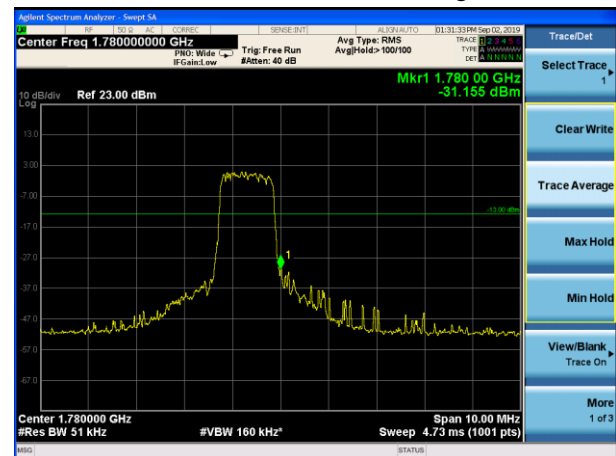

LTE Band 66 QPSK 1.4MHz CH-Low, 1 RB

LTE Band 66 QPSK 1.4MHz CH-High, 1 RB

LTE Band 66 QPSK 1.4MHz CH-Low, 100%RB

LTE Band 66 QPSK 1.4MHz CH-High, 100%RB

LTE Band 66 QPSK 3MHz CH-Low, 1 RB

LTE Band 66 QPSK 3MHz CH-High, 1 RB

LTE Band 66 QPSK 10MHz CH-Low, 1 RB

LTE Band 66 QPSK 10MHz CH-High, 1 RB

LTE Band 66 QPSK 10MHz CH-Low, 100%RB

LTE Band 66 QPSK 10MHz CH-High, 100%RB

LTE Band 66 QPSK 15MHz CH-Low, 1 RB

LTE Band 66 QPSK 15MHz CH-High, 1 RB