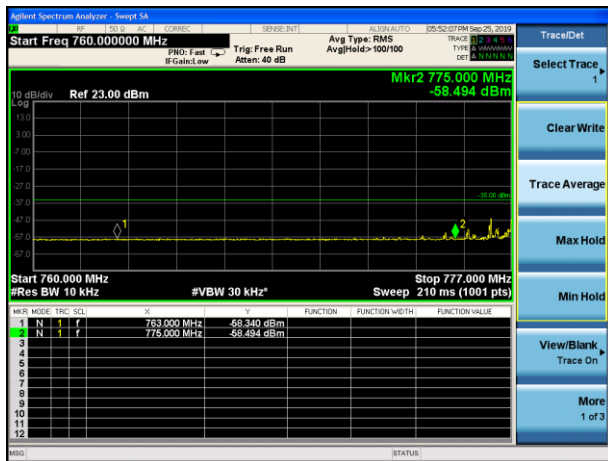

LTE Band 13 16QAM 5MHz CH-Low, 100%RB

LTE Band 13 16QAM 5MHz CH- High, 100%RB

LTE Band 13 16QAM 10MHz CH-Low, 1 RB

LTE Band 13 16QAM 10MHz CH-High, 1 RB

LTE Band 13 16QAM 10MHz CH-Low, 100%RB

LTE Band 13 16QAM 10MHz CH- High, 100%RB

LTE Band 13 QPSK 5MHz CH-Low, 1 RB (763MHz ~775MHz)

LTE Band 13 QPSK 5MHz CH-Low, 1 RB (793MHz ~805MHz)

LTE Band 13 QPSK 5MHz CH-Low, 100%RB (763MHz ~775MHz)

LTE Band 13 QPSK 5MHz CH-Low, 100%RB (793MHz ~805MHz)

LTE Band 13 QPSK 10MHz CH-Low, 1 RB (763MHz ~775MHz)

LTE Band 13 QPSK 10MHz CH-Low, 1 RB (793MHz ~805MHz)

LTE Band 13 QPSK 10MHz CH-Low, 100%RB (763MHz ~775MHz)

LTE Band 13 QPSK 10MHz CH-Low, 100%RB (793MHz ~805MHz)