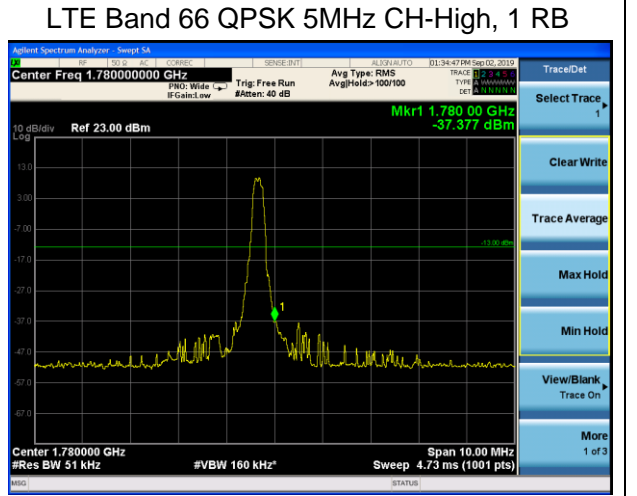

LTE Band 13 16QAM 10MHz CH-Low, 1 RB (763MHz ~775MHz)

LTE Band 13 16QAM 10MHz CH-Low, 1 RB (793MHz ~805MHz)

LTE Band 13 16QAM 10MHz CH-Low, 100%RB (763MHz ~775MHz)

LTE Band 13 16QAM 10MHz CH-Low, 100%RB (793MHz ~805MHz)

LTE Band 66 QPSK 1.4MHz CH-Low, 1 RB

LTE Band 66 QPSK 1.4MHz CH-High, 1 RB

LTE Band 66 QPSK 1.4MHz CH-Low, 100%RB

LTE Band 66 QPSK 1.4MHz CH-High, 100%RB

LTE Band 66 QPSK 3MHz CH-Low, 1 RB

LTE Band 66 QPSK 3MHz CH-High, 1 RB

LTE Band 66 QPSK 10MHz CH-Low, 1 RB

LTE Band 66 QPSK 10MHz CH-High, 1 RB

LTE Band 66 QPSK 10MHz CH-Low, 100%RB

LTE Band 66 QPSK 10MHz CH-High, 100%RB

LTE Band 66 QPSK 15MHz CH-Low, 1 RB

LTE Band 66 QPSK 15MHz CH-High, 1 RB