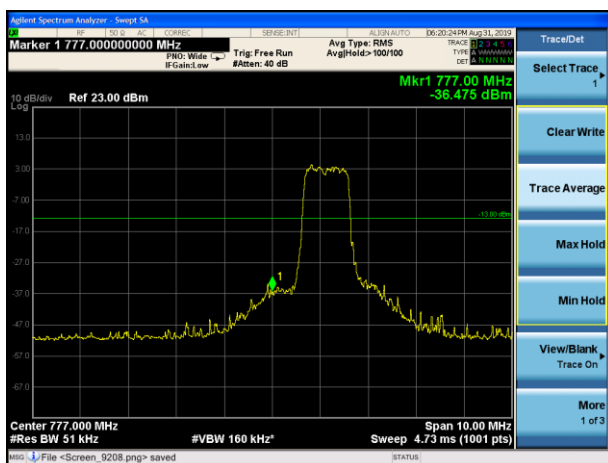

LTE Band 13 16QAM 5MHz CH-Low, 100%RB

LTE Band 13 16QAM 5MHz CH- High, 100%RB

LTE Band 13 16QAM 10MHz CH-Low, 1 RB

LTE Band 13 16QAM 10MHz CH-High, 1 RB

LTE Band 13 16QAM 10MHz CH-Low, 100%RB

LTE Band 13 16QAM 10MHz CH- High, 100%RB

LTE Band 13 QPSK 5MHz CH-Low, 1 RB (763MHz ~775MHz)

LTE Band 13 QPSK 5MHz CH-Low, 1 RB (793MHz ~805MHz)

LTE Band 13 QPSK 5MHz CH-Low, 100%RB (763MHz ~775MHz)

LTE Band 13 QPSK 5MHz CH-Low, 100%RB (793MHz ~805MHz)

LTE Band 13 QPSK 10MHz CH-Low, 1 RB (763MHz ~775MHz)

LTE Band 13 QPSK 10MHz CH-Low, 1 RB (793MHz ~805MHz)

LTE Band 13 QPSK 10MHz CH-Low, 100%RB (763MHz ~775MHz)

LTE Band 13 QPSK 10MHz CH-Low, 100%RB (793MHz ~805MHz)