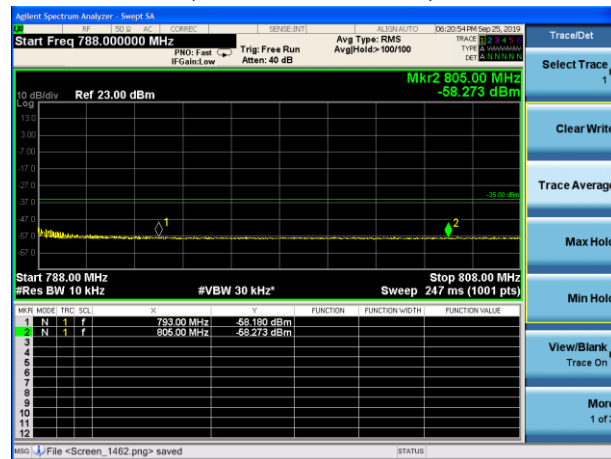

LTE Band 13 16QAM 5MHz CH-Low, 1 RB (763MHz ~775MHz)

LTE Band 13 16QAM 5MHz CH-Low, 1 RB (793MHz ~805MHz)

LTE Band 13 16QAM 5MHz CH-Low, 100%RB (763MHz ~775MHz)

LTE Band 13 16QAM 5MHz CH-Low, 100%RB (793MHz ~805MHz)

LTE Band 13 16QAM 10MHz CH-Low, 1 RB (763MHz ~775MHz)

LTE Band 13 16QAM 10MHz CH-Low, 1 RB (793MHz ~805MHz)

LTE Band 13 16QAM 10MHz CH-Low, 100%RB (763MHz ~775MHz)

LTE Band 13 16QAM 10MHz CH-Low, 100%RB (793MHz ~805MHz)

LTE Band 66 QPSK 1.4MHz CH-Low, 1 RB

LTE Band 66 QPSK 1.4MHz CH-High, 1 RB

LTE Band 66 QPSK 1.4MHz CH-Low, 100%RB

LTE Band 66 QPSK 1.4MHz CH-High, 100%RB

LTE Band 66 QPSK 3MHz CH-Low, 1 RB

LTE Band 66 QPSK 3MHz CH-High, 1 RB