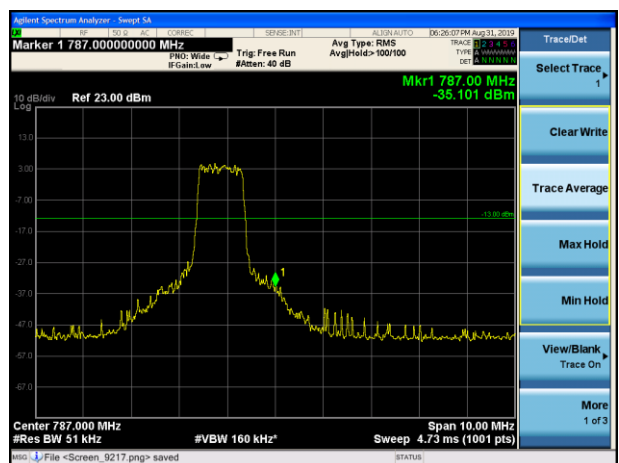

LTE Band 13 16QAM 5MHz CH-Low, 100%RB

LTE Band 13 16QAM 5MHz CH- High, 100%RB

LTE Band 13 16QAM 10MHz CH-Low, 1 RB

LTE Band 13 16QAM 10MHz CH-High, 1 RB

LTE Band 13 16QAM 10MHz CH-Low, 100%RB

LTE Band 13 16QAM 10MHz CH- High, 100%RB

LTE Band 13 QPSK 5MHz CH-Low, 1 RB (763MHz ~775MHz)

LTE Band 13 QPSK 5MHz CH-Low, 1 RB (793MHz ~805MHz)

LTE Band 13 QPSK 5MHz CH-Low, 100%RB (763MHz ~775MHz)

LTE Band 13 QPSK 5MHz CH-Low, 100%RB (793MHz ~805MHz)