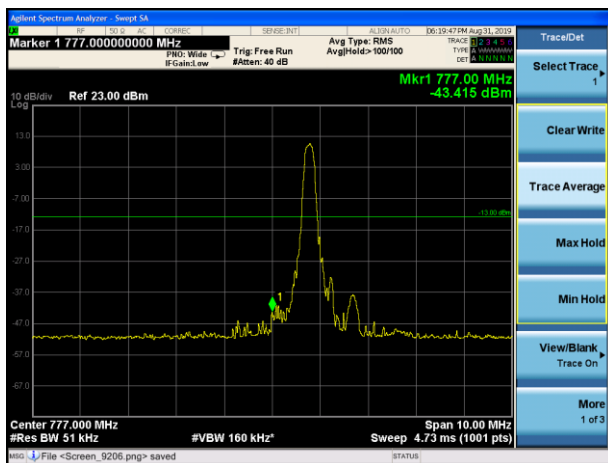

LTE Band 13 16QAM 5MHz CH-Low, 100%RB

LTE Band 13 16QAM 5MHz CH- High, 100%RB

LTE Band 13 16QAM 10MHz CH-Low, 1 RB

LTE Band 13 16QAM 10MHz CH-High, 1 RB

LTE Band 13 16QAM 10MHz CH-Low, 100%RB

LTE Band 13 16QAM 10MHz CH- High, 100%RB

LTE Band 13 QPSK 5MHz CH-Low, 1 RB (763MHz ~775MHz)

LTE Band 13 QPSK 5MHz CH-Low, 1 RB (793MHz ~805MHz)

LTE Band 13 QPSK 5MHz CH-Low, 100%RB (763MHz ~775MHz)

LTE Band 13 QPSK 5MHz CH-Low, 100%RB (793MHz ~805MHz)

LTE Band 13 QPSK 10MHz CH-Low, 1 RB (763MHz ~775MHz)

LTE Band 13 QPSK 10MHz CH-Low, 1 RB (793MHz ~805MHz)

LTE Band 13 QPSK 10MHz CH-Low, 100%RB (763MHz ~775MHz)

LTE Band 13 QPSK 10MHz CH-Low, 100%RB (793MHz ~805MHz)