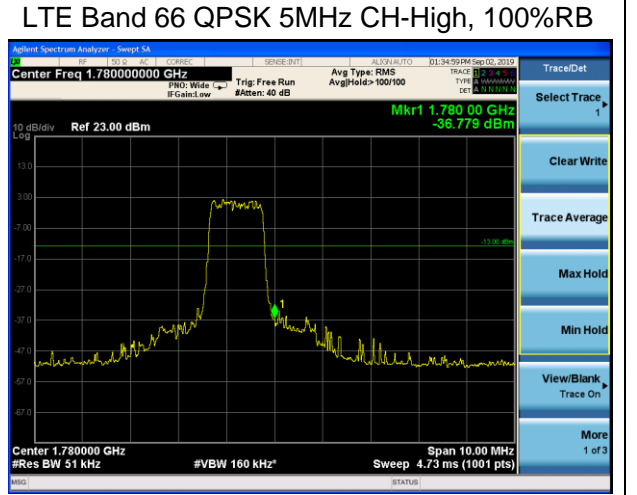

LTE Band 13 16QAM 10MHz CH-Low, 1 RB (763MHz ~775MHz)

LTE Band 13 16QAM 10MHz CH-Low, 1 RB (793MHz ~805MHz)

LTE Band 13 16QAM 10MHz CH-Low, 100%RB (763MHz ~775MHz)

LTE Band 13 16QAM 10MHz CH-Low, 100%RB (793MHz ~805MHz)

LTE Band 66 QPSK 1.4MHz CH-Low, 1 RB

LTE Band 66 QPSK 1.4MHz CH-High, 1 RB

LTE Band 66 QPSK 1.4MHz CH-Low, 100%RB

LTE Band 66 QPSK 1.4MHz CH-High, 100%RB

LTE Band 66 QPSK 3MHz CH-Low, 1 RB

LTE Band 66 QPSK 3MHz CH-High, 1 RB

LTE Band 66 QPSK 10MHz CH-Low, 1 RB

LTE Band 66 QPSK 10MHz CH-High, 1 RB

LTE Band 66 QPSK 10MHz CH-Low, 100%RB

LTE Band 66 QPSK 10MHz CH-High, 100%RB

LTE Band 66 QPSK 15MHz CH-Low, 1 RB

LTE Band 66 QPSK 15MHz CH-High, 1 RB