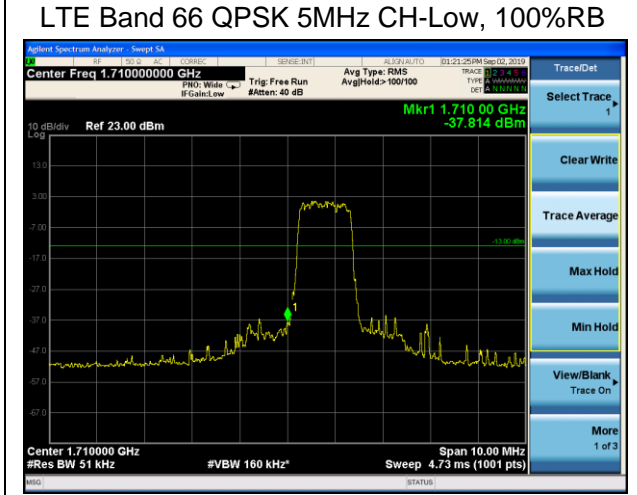

LTE Band 13 16QAM 10MHz CH-Low, 1 RB (763MHz ~775MHz)

LTE Band 13 16QAM 10MHz CH-Low, 1 RB (793MHz ~805MHz)

LTE Band 13 16QAM 10MHz CH-Low, 100%RB (763MHz ~775MHz)

LTE Band 13 16QAM 10MHz CH-Low, 100%RB (793MHz ~805MHz)

LTE Band 66 QPSK 1.4MHz CH-Low, 1 RB

LTE Band 66 QPSK 1.4MHz CH-High, 1 RB

LTE Band 66 QPSK 1.4MHz CH-Low, 100%RB

LTE Band 66 QPSK 1.4MHz CH-High, 100%RB

LTE Band 66 QPSK 3MHz CH-Low, 1 RB

LTE Band 66 QPSK 3MHz CH-High, 1 RB

LTE Band 66 QPSK 10MHz CH-Low, 1 RB

LTE Band 66 QPSK 10MHz CH-High, 1 RB

LTE Band 66 QPSK 10MHz CH-Low, 100%RB

LTE Band 66 QPSK 10MHz CH-High, 100%RB

LTE Band 66 QPSK 15MHz CH-Low, 1 RB

LTE Band 66 QPSK 15MHz CH-High, 1 RB