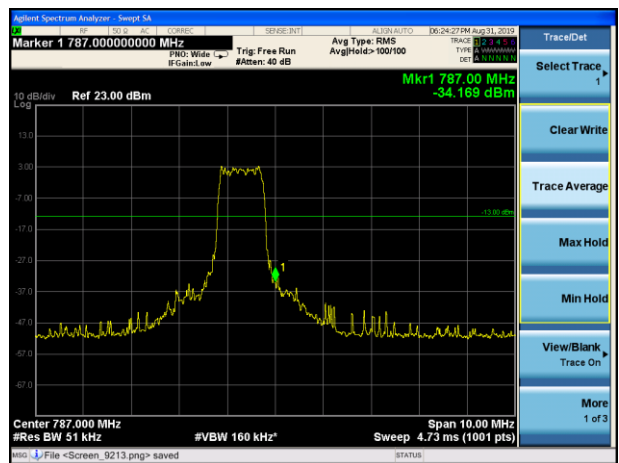

LTE Band 13 16QAM 5MHz CH-Low, 100%RB

LTE Band 13 16QAM 5MHz CH- High, 100%RB

LTE Band 13 16QAM 10MHz CH-Low, 1 RB

LTE Band 13 16QAM 10MHz CH-High, 1 RB

LTE Band 13 16QAM 10MHz CH-Low, 100%RB

LTE Band 13 16QAM 10MHz CH- High, 100%RB

LTE Band 13 QPSK 5MHz CH-Low, 1 RB (763MHz ~775MHz)

LTE Band 13 QPSK 5MHz CH-Low, 1 RB (793MHz ~805MHz)

LTE Band 13 QPSK 5MHz CH-Low, 100%RB (763MHz ~775MHz)

LTE Band 13 QPSK 5MHz CH-Low, 100%RB (793MHz ~805MHz)

LTE Band 13 QPSK 10MHz CH-Low, 1 RB (763MHz ~775MHz)

LTE Band 13 QPSK 10MHz CH-Low, 1 RB (793MHz ~805MHz)

LTE Band 13 QPSK 10MHz CH-Low, 100%RB (763MHz ~775MHz)

LTE Band 13 QPSK 10MHz CH-Low, 100%RB (793MHz ~805MHz)