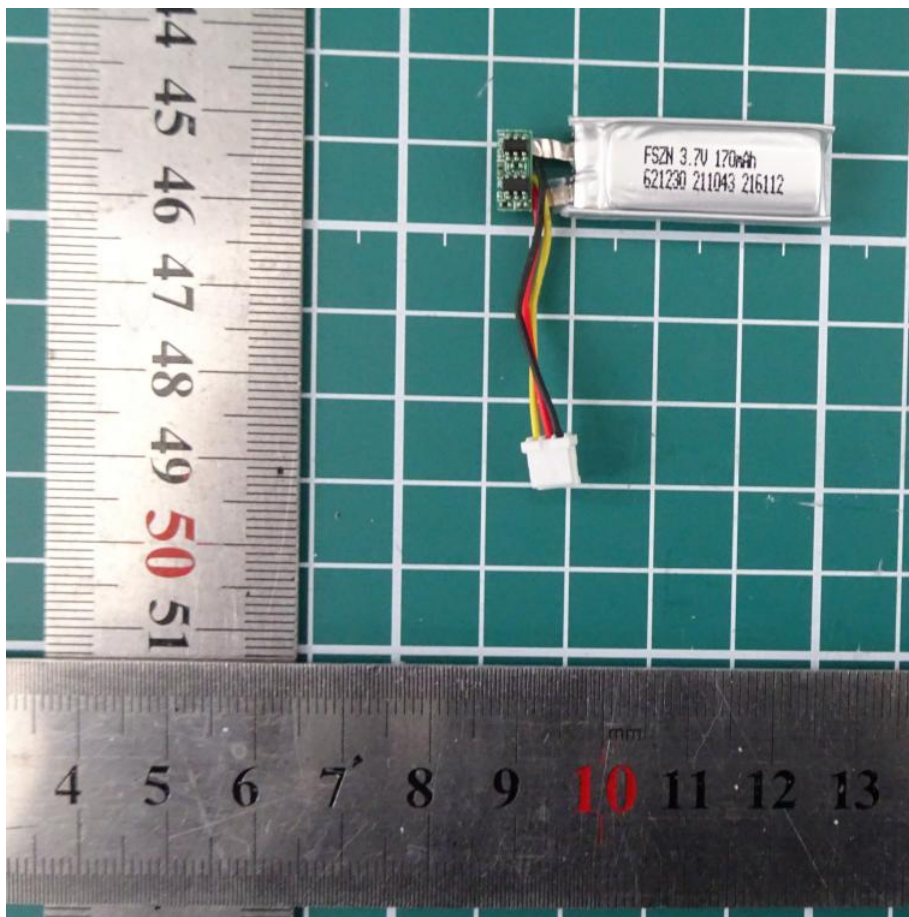

Internal Photo	
Company:	UAB TELTONIKA TELEMATICS
FCC ID/IC:	2A3HUFMM13A/28804-FMM13A

Internal Photo	
Company:	UAB TELTONIKA TELEMATICS
FCC ID/IC:	2A3HUFMM13A/28804-FMM13A

Internal Photo	
Company:	UAB TELTONIKA TELEMATICS
FCC ID/IC:	2A3HUFMM13A/28804-FMM13A

Internal Photo	
Company:	UAB TELTONIKA TELEMATICS
FCC ID/IC:	2A3HUFMM13A/28804-FMM13A