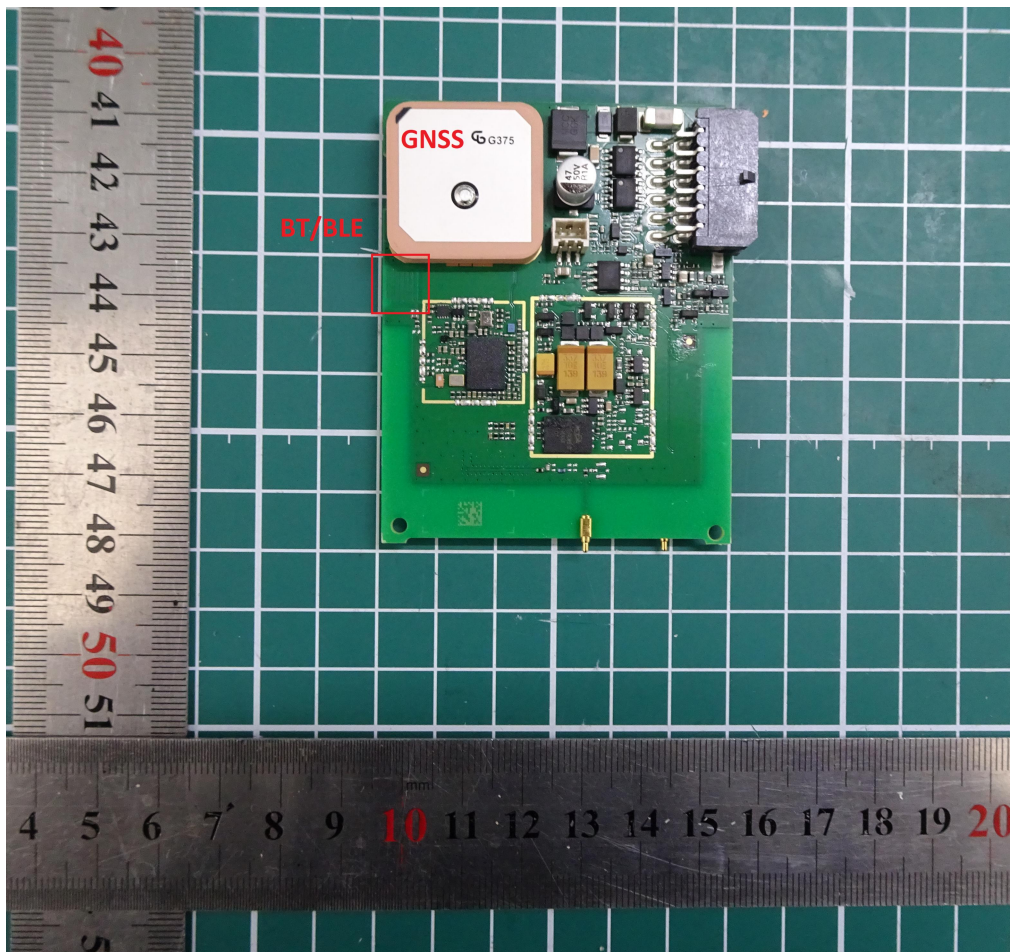

Internal Photo	
Company:	UAB TELTONIKA TELEMATICS
FCC ID/IC:	2A3HUFMM13A/28804-FMM13A

Internal Photo	
Company:	UAB TELTONIKA TELEMATICS
FCC ID/IC:	2A3HUFMM13A/28804-FMM13A

Internal Photo	
Company:	UAB TELTONIKA TELEMATICS
FCC ID/IC:	2A3HUFMM13A/28804-FMM13A

Internal Photo	
Company:	UAB TELTONIKA TELEMATICS
FCC ID/IC:	2A3HUFMM13A/28804-FMM13A