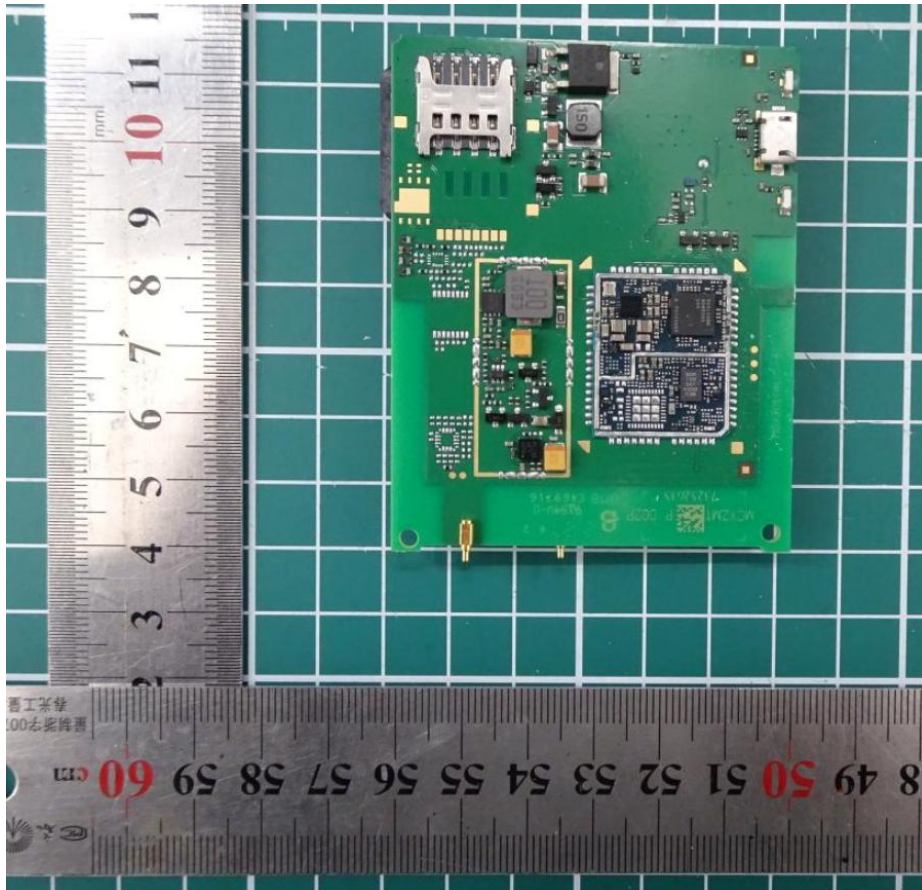

Internal Photo	
Company:	UAB TELTONIKA TELEMATICS
FCC ID/IC:	2A3HUFMM13A/28804-FMM13A

Internal Photo	
Company:	UAB TELTONIKA TELEMATICS
FCC ID/IC:	2A3HUFMM13A/28804-FMM13A

Internal Photo	
Company:	UAB TELTONIKA TELEMATICS
FCC ID/IC:	2A3HUFMM13A/28804-FMM13A

Internal Photo	
Company:	UAB TELTONIKA TELEMATICS
FCC ID/IC:	2A3HUFMM13A/28804-FMM13A