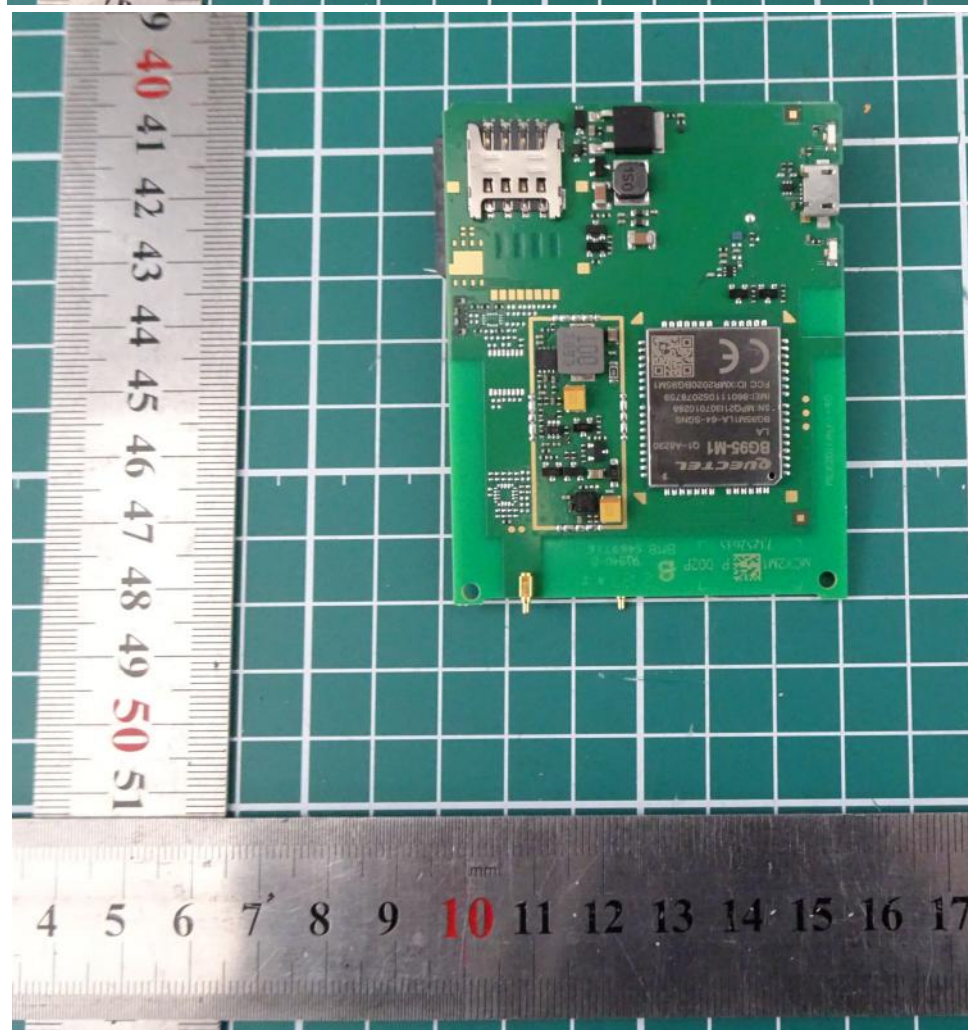

Internal Photo	
Company:	UAB TELTONIKA TELEMATICS
FCC ID/IC:	2A3HUFMM13A/28804-FMM13A

Internal Photo	
Company:	UAB TELTONIKA TELEMATICS
FCC ID/IC:	2A3HUFMM13A/28804-FMM13A

Internal Photo	
Company:	UAB TELTONIKA TELEMATICS
FCC ID/IC:	2A3HUFMM13A/28804-FMM13A

Internal Photo	
Company:	UAB TELTONIKA TELEMATICS
FCC ID/IC:	2A3HUFMM13A/28804-FMM13A