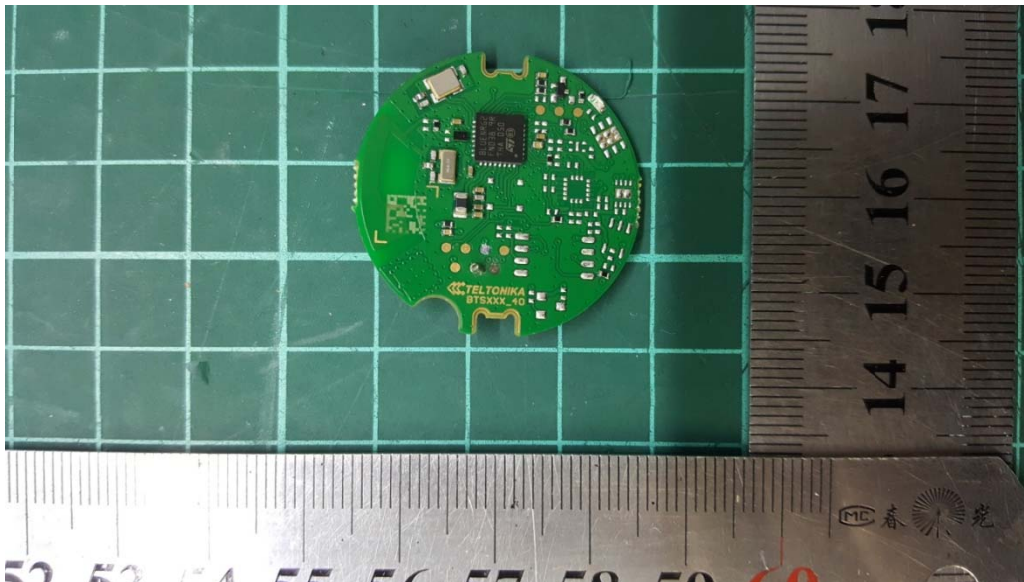

Internal photo

Battery Model:CR2450

Battery Model:CR2450X

Mode:BTSID1

Mode: BTSMP1