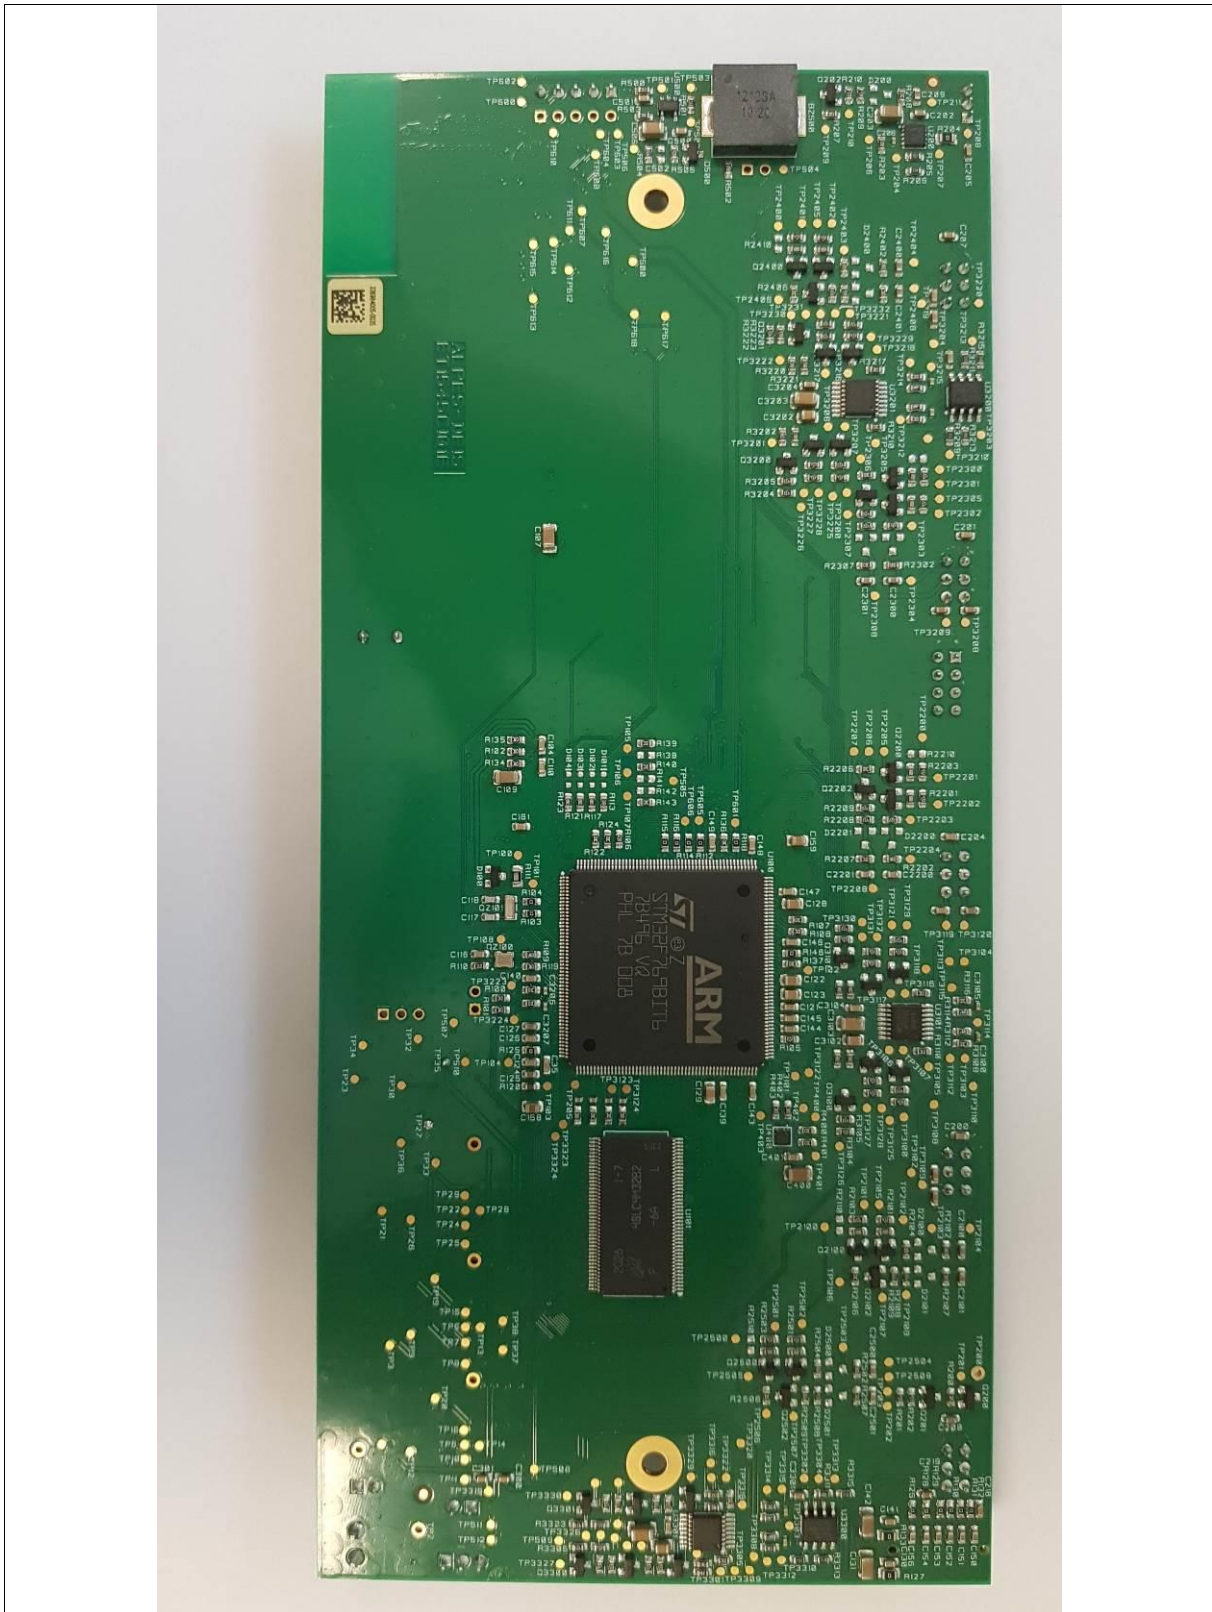

artiris

Technical Documentation

Device Internal Photos

Trademark :	COMPOZ
Manufacturer :	ARTIRIS SAS
Model :	Compoz5
FCC ID :	2A3HA-COMPOZ5
IC :	27857-COMPOZ5

Publication History

Version	Date	Modification description
01	October 29, 2021	Creation of the document

Electronic Card Recto View (Main)

Electronic Card Verso View (Main)

(WIFI & BT) Radio module View (Main)

(NFC) Electronic Card Recto View

(NFC) Electronic Card Verso View

Screen Recto View

Screen Verso View

Motor View