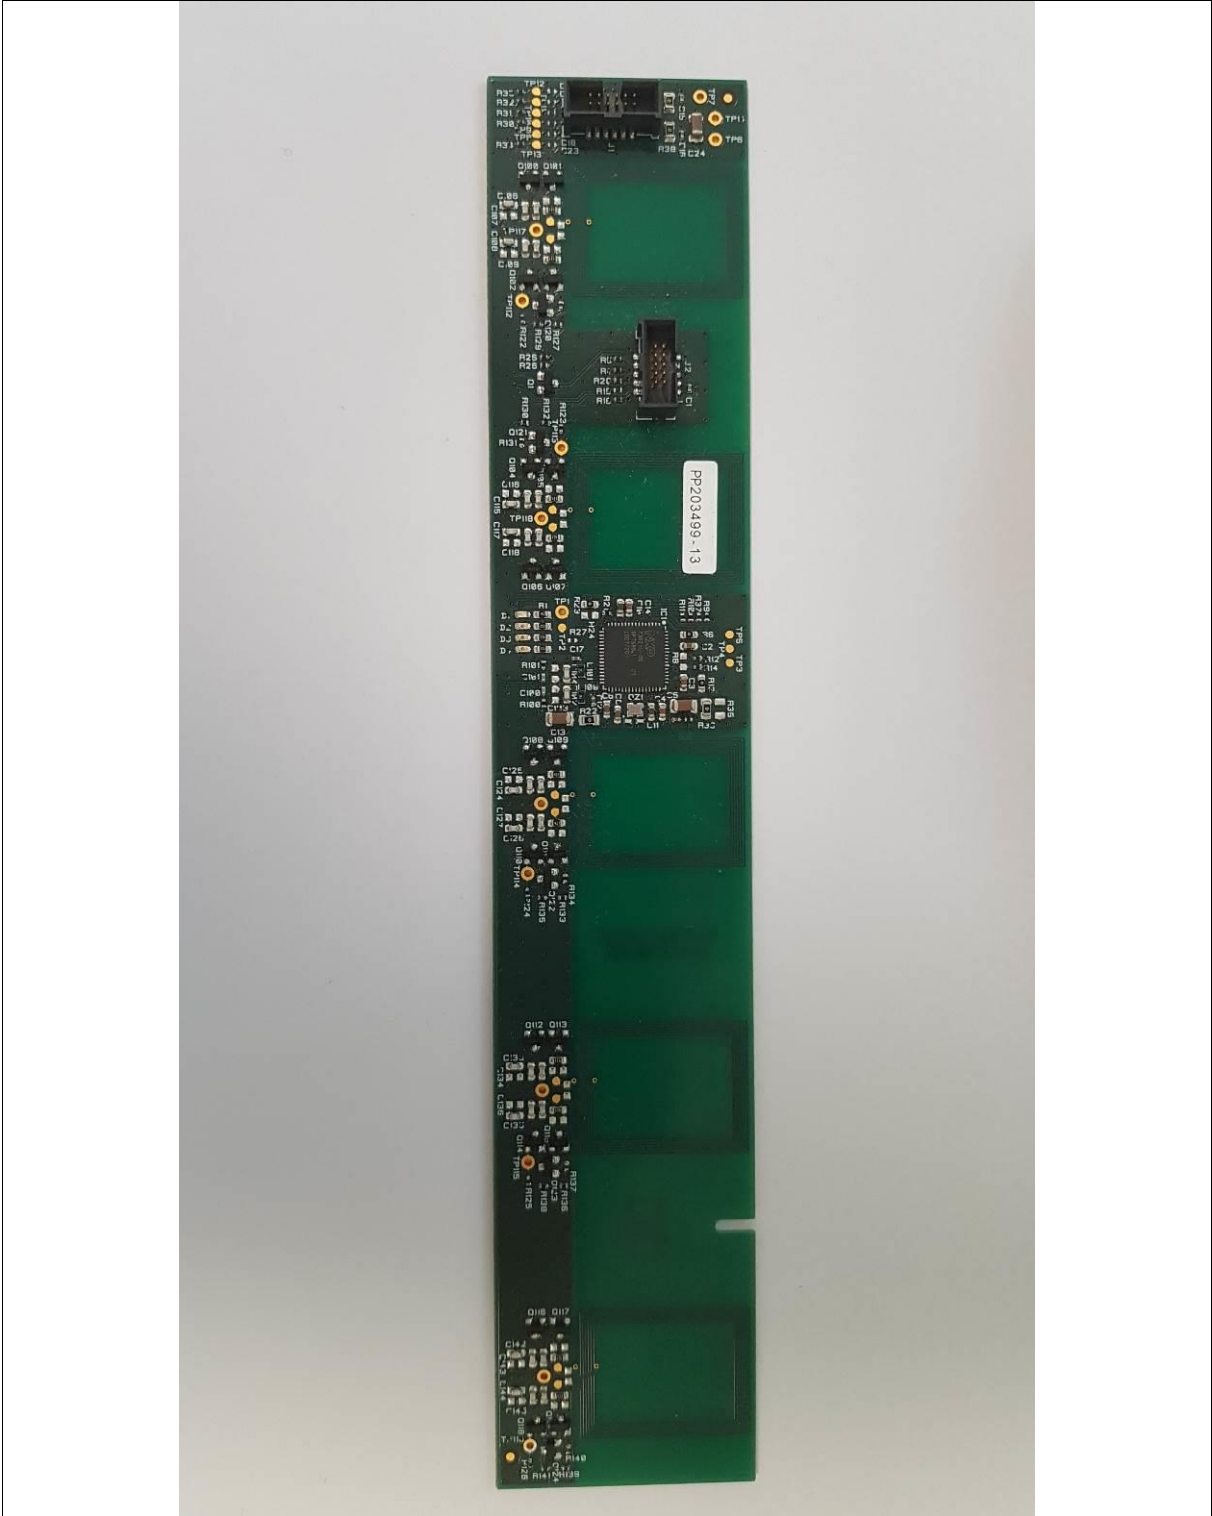

artiris

Technical Documentation

Device Internal Photos

Trademark :	COMPOZ
Manufacturer :	ARTIRIS SAS
Model :	Compoz5
FCC ID :	2A3HA-COMPOZ5
IC :	27857-COMPOZ5

Publication History

Version	Date	Modification description
01	October 29, 2021	Creation of the document

Electronic Card Recto View (Main)

Electronic Card Verso View (Main)

(WIFI & BT) Radio module View (Main)

(NFC) Electronic Card Recto View

(NFC) Electronic Card Verso View

Screen Recto View

Screen Verso View

Motor View