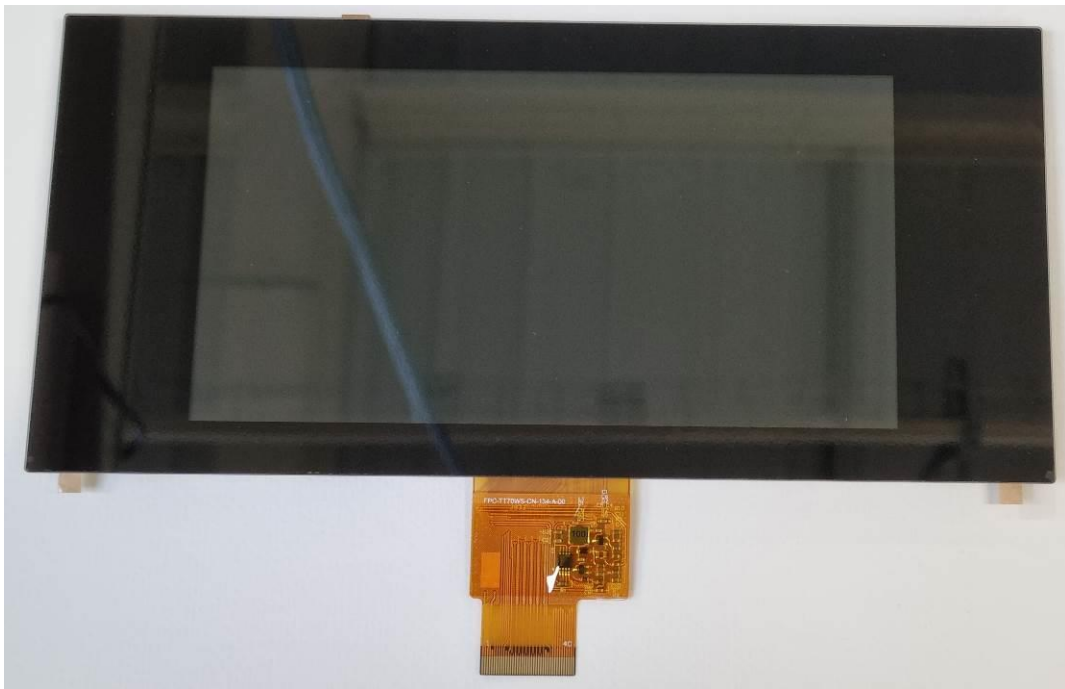

artiris

Technical Documentation

Device Internal Photos

Trademark :	COMPOZ
Manufacturer :	ARTIRIS SAS
Model :	Compoz5
FCC ID :	2A3HA-COMPOZ5
IC :	27857-COMPOZ5

Publication History

Version	Date	Modification description
01	October 29, 2021	Creation of the document

Electronic Card Recto View (Main)

Electronic Card Verso View (Main)

(WIFI & BT) Radio module View (Main)

(NFC) Electronic Card Recto View

(NFC) Electronic Card Verso View

Screen Recto View

Screen Verso View

Motor View