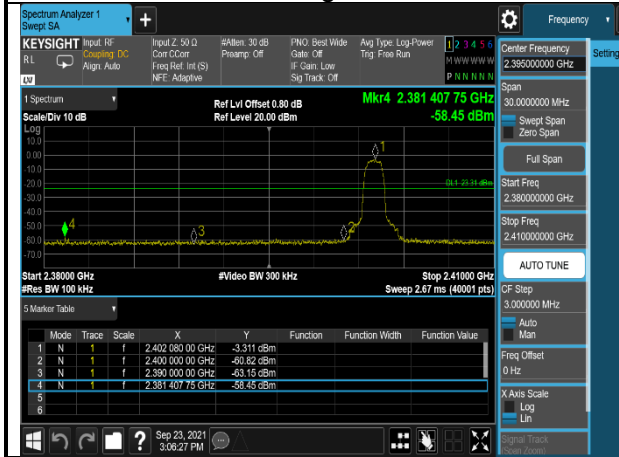

8DPSK,2402MHz,3DH5,Plot 3,2410MHz~100 00MHz