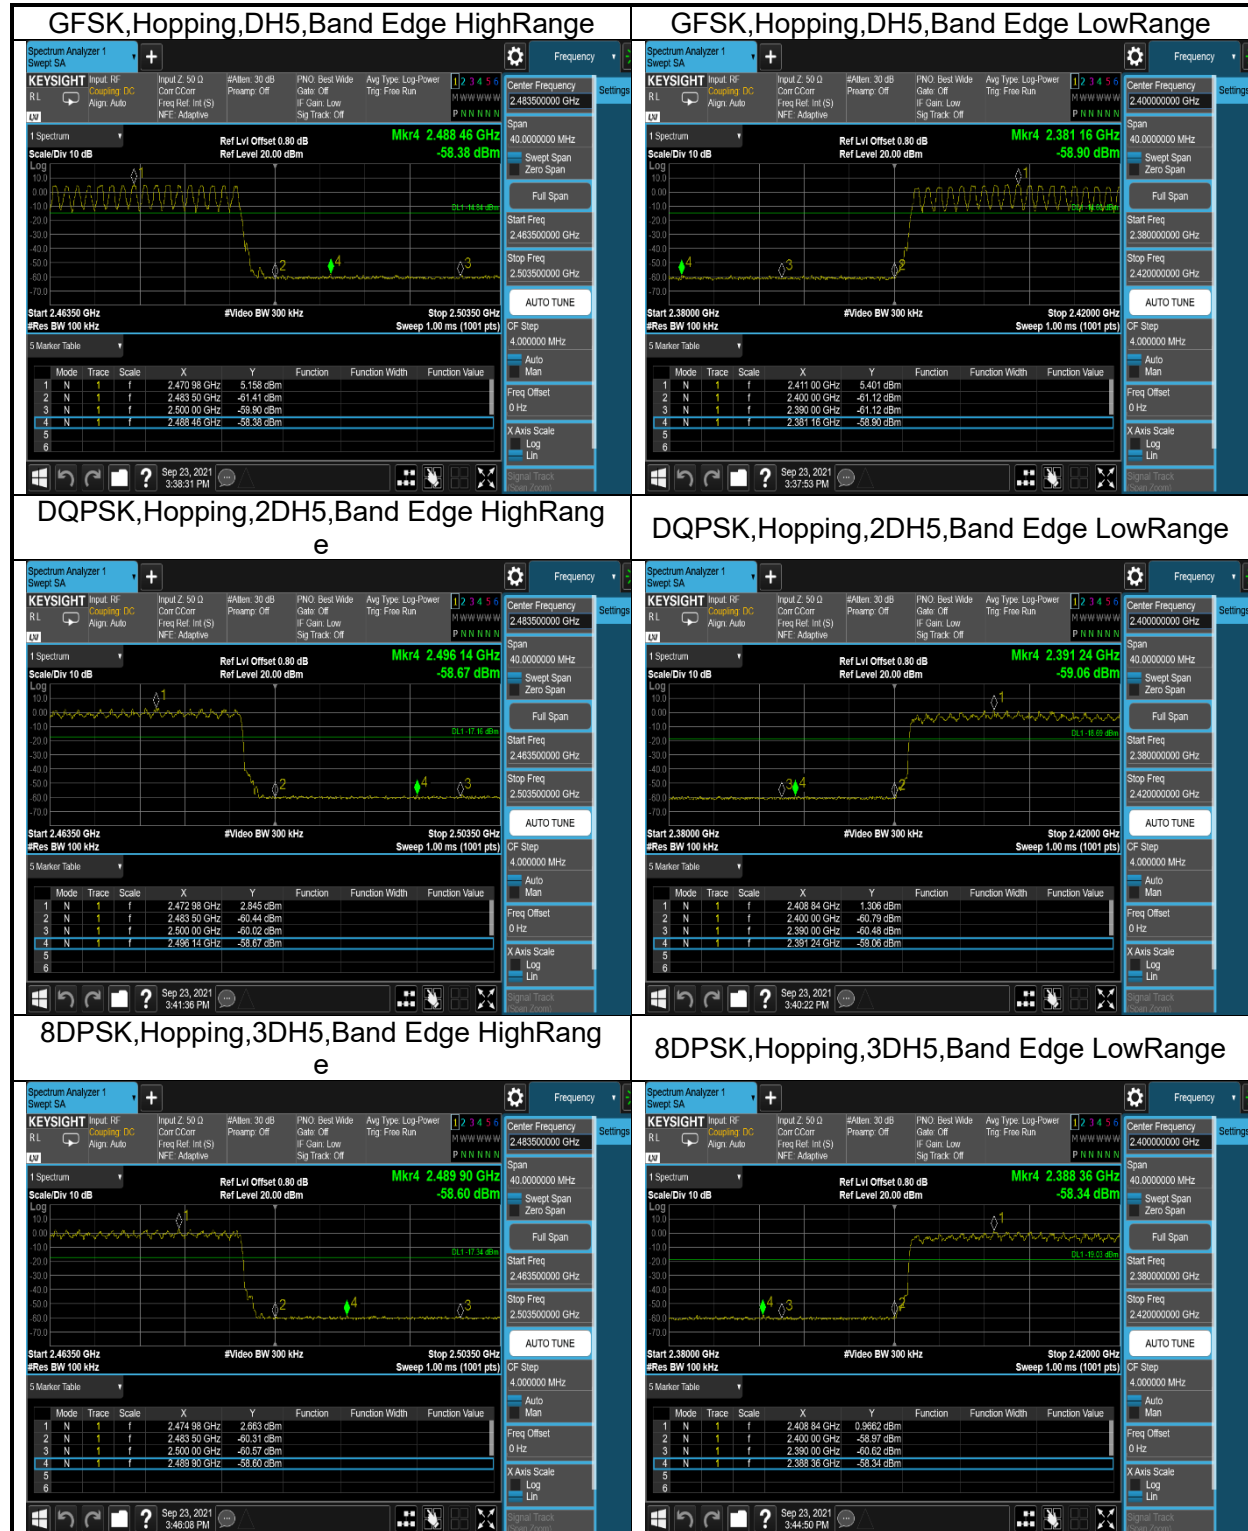

## TEST REPORT

**TEST REPORT**

5. Band Edge - Hopping on mode

5.1 Test Data

BT Frequency Band Edges-Conducted						
Mode	Test Range (MHz)	Packet Type	Hopping Mode	Band Edge (dBm)	Limit	Result
GFSK	2380~2420	DH5	Hopping On	-58.90	-14.599	Pass
GFSK	2463.5~2503.5	DH5	Hopping On	-58.38	-14.842	Pass
DQPSK	2380~2420	2DH5	Hopping On	-59.06	-18.694	Pass
DQPSK	2463.5~2503.5	2DH5	Hopping On	-58.27	-17.155	Pass
8DPSK	2380~2420	3DH5	Hopping On	-58.34	-19.034	Pass
8DPSK	2463.5~2503.5	3DH5	Hopping On	-58.60	-17.337	Pass

## TEST REPORT

### 5.2 Test Plots