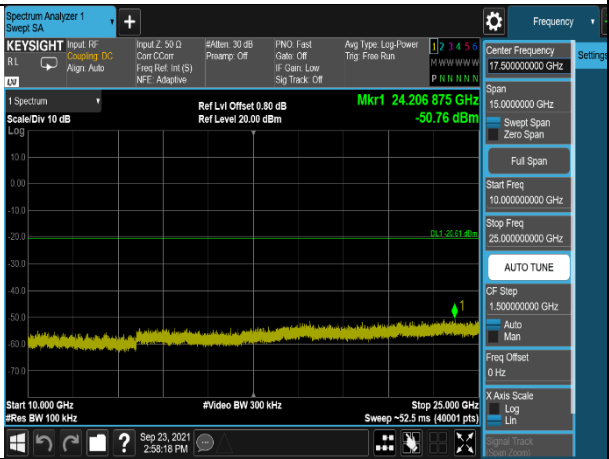

## TEST REPORT

DQPSK,2441MHz,2DH5,Plot 3,2500MHz~10000MHz

DQPSK,2441MHz,2DH5,Plot 4,10000MHz~25000MHz

DQPSK,2480MHz,2DH5,Plot 1,Band Edge

DQPSK,2480MHz,2DH5,Plot 2,0.009MHz~2475MHz

DQPSK,2480MHz,2DH5,Plot 3,2505MHz~10000MHz

DQPSK,2480MHz,2DH5,Plot 4,10000MHz~25000MHz