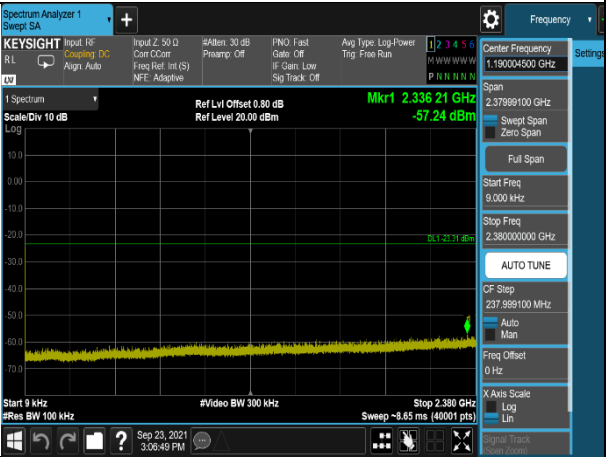

## TEST REPORT

8DPSK,2402MHz,3DH5,Plot 1,Band Edge

8DPSK,2402MHz,3DH5,Plot 2,0.009MHz~23 80MHz

8DPSK,2402MHz,3DH5,Plot 3,2410MHz~100 00MHz

8DPSK,2402MHz,3DH5,Plot 4,10000MHz~25 000MHz

8DPSK,2441MHz,3DH5,Plot 1,Band Edge