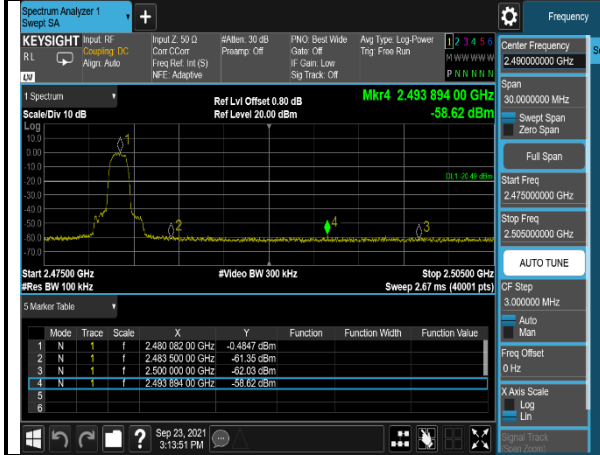

8DPSK,2441MHz,3DH5,Plot 2,0.009MHz~23 00MHz

**TEST REPORT**

8DPSK,2441MHz,3DH5,Plot 3,2500MHz~10000MHz

8DPSK,2441MHz,3DH5,Plot 4,10000MHz~25000MHz

8DPSK,2480MHz,3DH5,Plot 1,Band Edge

8DPSK,2480MHz,3DH5,Plot 2,0.009MHz~2475MHz

8DPSK,2480MHz,3DH5,Plot 3,2505MHz~10000MHz

8DPSK,2480MHz,3DH5,Plot 4,10000MHz~25000MHz