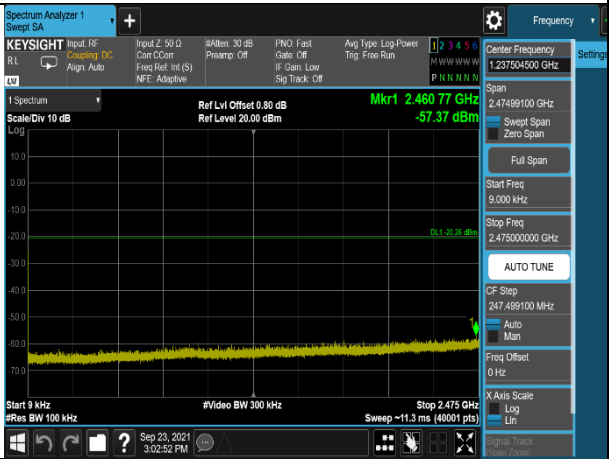

## TEST REPORT

DQPSK,2441MHz,2DH5,Plot 3,2500MHz~10000MHz

DQPSK,2441MHz,2DH5,Plot 4,10000MHz~25000MHz

DQPSK,2480MHz,2DH5,Plot 1,Band Edge

DQPSK,2480MHz,2DH5,Plot 2,0.009MHz~2475MHz

DQPSK,2480MHz,2DH5,Plot 3,2505MHz~10000MHz

DQPSK,2480MHz,2DH5,Plot 4,10000MHz~25000MHz