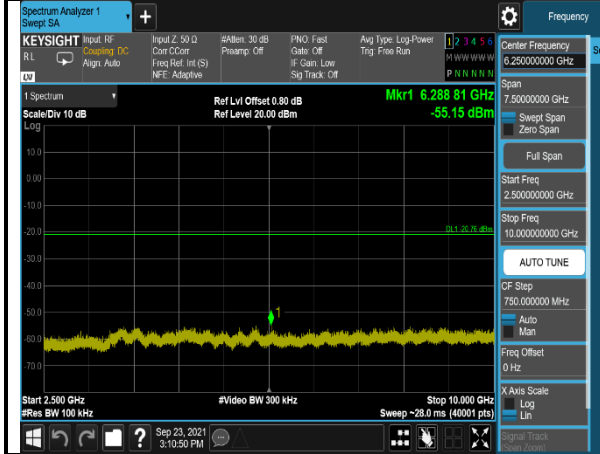

8DPSK,2480MHz,3DH5,Plot 1,Band Edge