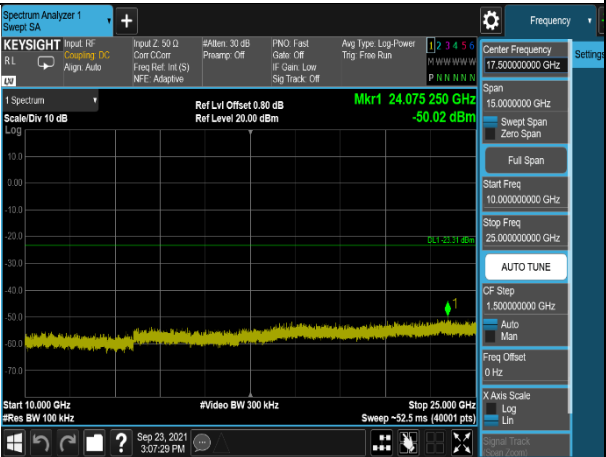

## TEST REPORT

8DPSK,2402MHz,3DH5,Plot 1,Band Edge

8DPSK,2402MHz,3DH5,Plot 2,0.009MHz~23 80MHz

8DPSK,2402MHz,3DH5,Plot 3,2410MHz~100 00MHz

8DPSK,2402MHz,3DH5,Plot 4,10000MHz~25 000MHz

8DPSK,2441MHz,3DH5,Plot 1,Band Edge