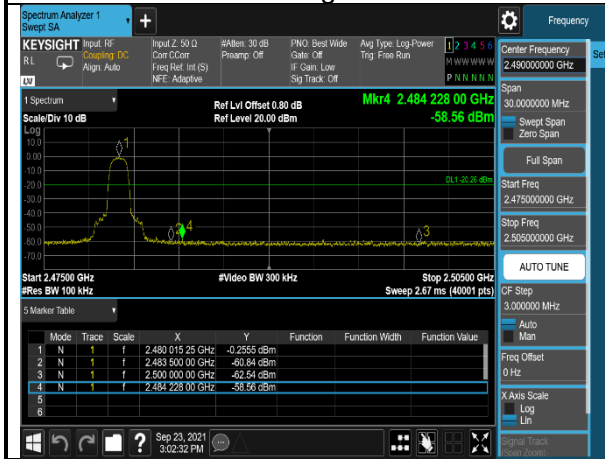

## TEST REPORT

DQPSK,2441MHz,2DH5,Plot 3,2500MHz~10000MHz

DQPSK,2441MHz,2DH5,Plot 4,10000MHz~25000MHz

DQPSK,2480MHz,2DH5,Plot 1,Band Edge

DQPSK,2480MHz,2DH5,Plot 2,0.009MHz~2475MHz

DQPSK,2480MHz,2DH5,Plot 3,2505MHz~10000MHz

DQPSK,2480MHz,2DH5,Plot 4,10000MHz~25000MHz