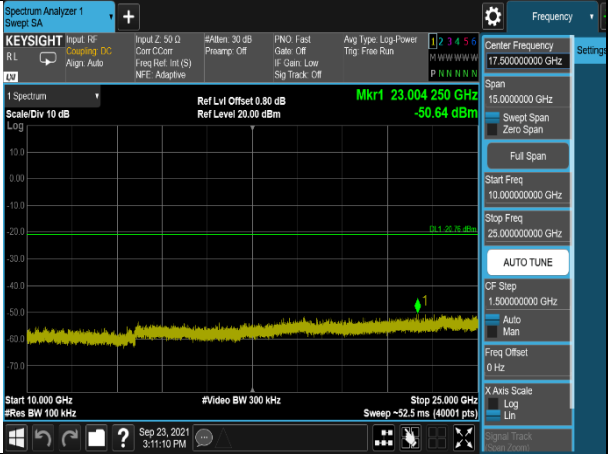

8DPSK,2441MHz,3DH5,Plot 2,0.009MHz~23 00MHz

**TEST REPORT**

8DPSK,2441MHz,3DH5,Plot 3,2500MHz~10000MHz

8DPSK,2441MHz,3DH5,Plot 4,10000MHz~25000MHz

8DPSK,2480MHz,3DH5,Plot 1,Band Edge

8DPSK,2480MHz,3DH5,Plot 2,0.009MHz~2475MHz