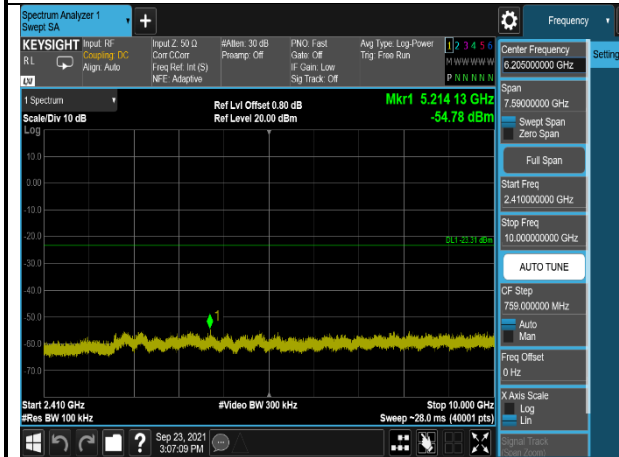

DQPSK,2480MHz,2DH5,Plot 4,10000MHz~25000MHz

## TEST REPORT

8DPSK,2402MHz,3DH5,Plot 1,Band Edge

8DPSK,2402MHz,3DH5,Plot 2,0.009MHz~23 80MHz

8DPSK,2402MHz,3DH5,Plot 3,2410MHz~100 00MHz

8DPSK,2402MHz,3DH5,Plot 4,10000MHz~25 000MHz

8DPSK,2441MHz,3DH5,Plot 1,Band Edge