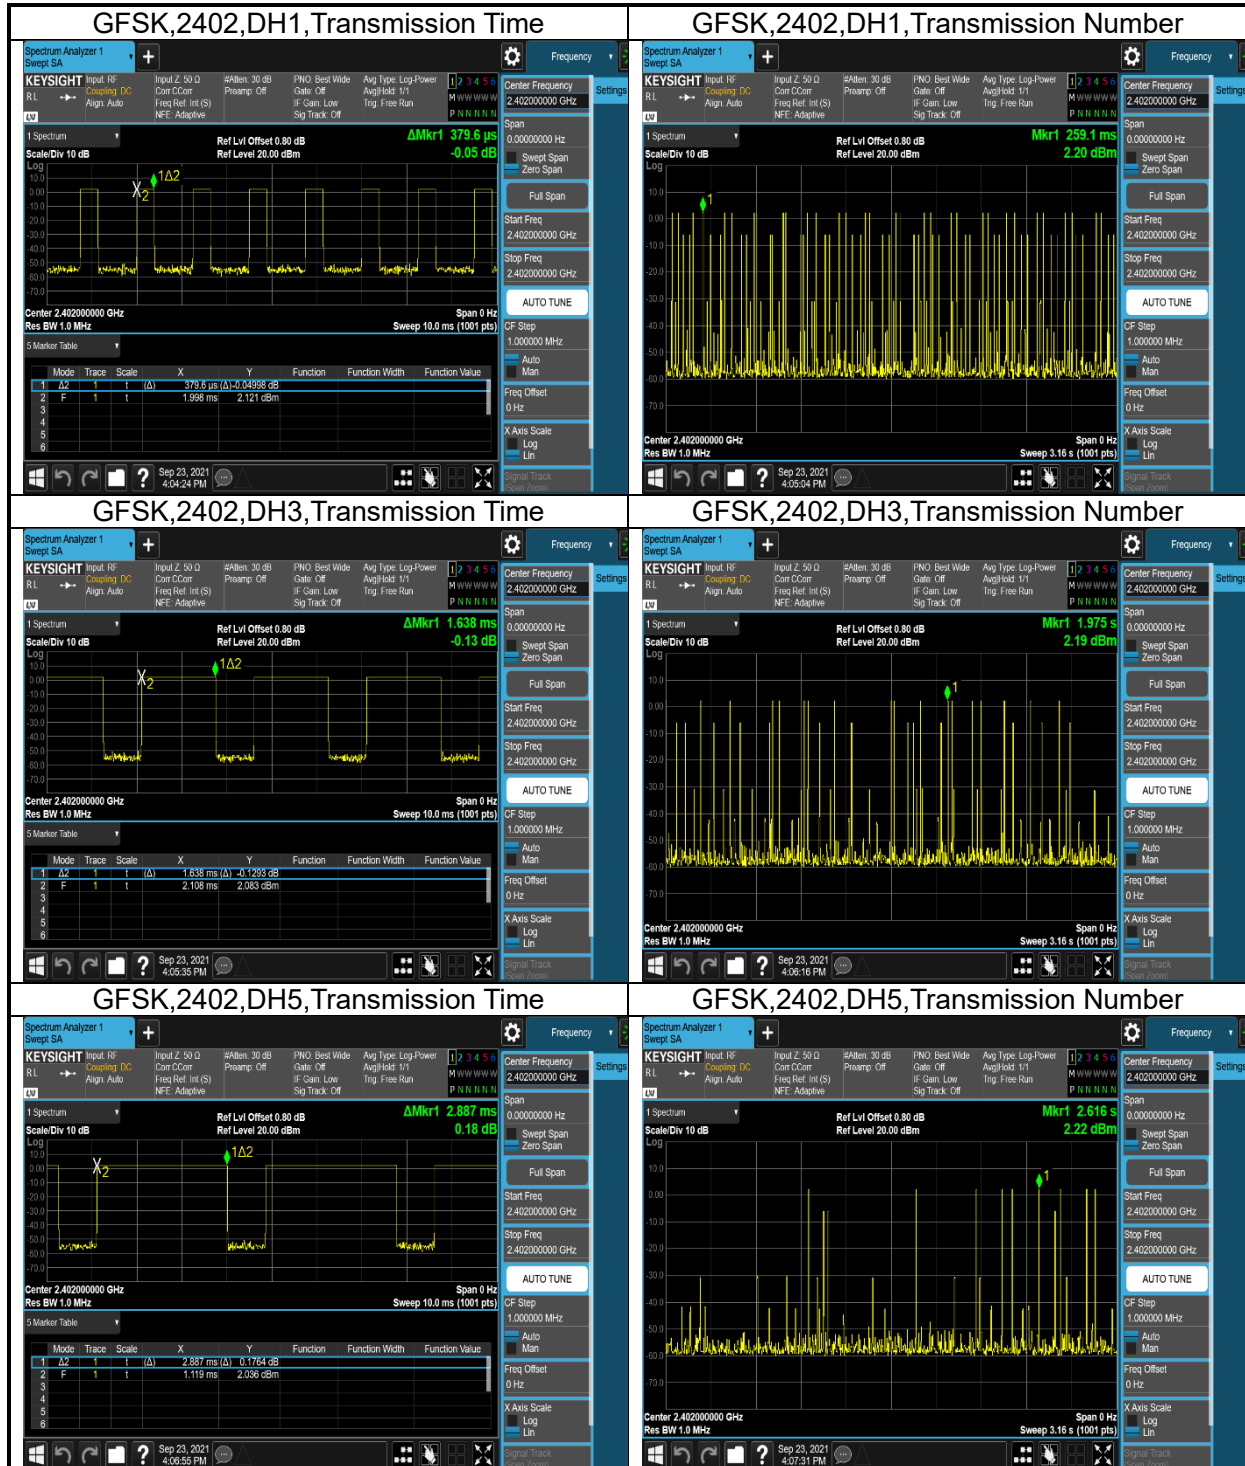

### 5.2 Test Plots

#### 7.2 Test Plots

**TEST REPORT**

8. Dwell time

8.1 Test Data

BT Dwell Time						
Mode	Test Frequency (MHz)	Packet Type	Transmission Time (ms)	Number	Dwell Time (ms)	Result
GFSK	2402	DH1	0.380	320	121.48	Pass
GFSK	2402	DH3	1.638	180	294.91	Pass
GFSK	2402	DH5	2.887	90	259.84	Pass

## TEST REPORT

### 8.2 Test Plots

\*\*\*\*\* END \*\*\*\*\*