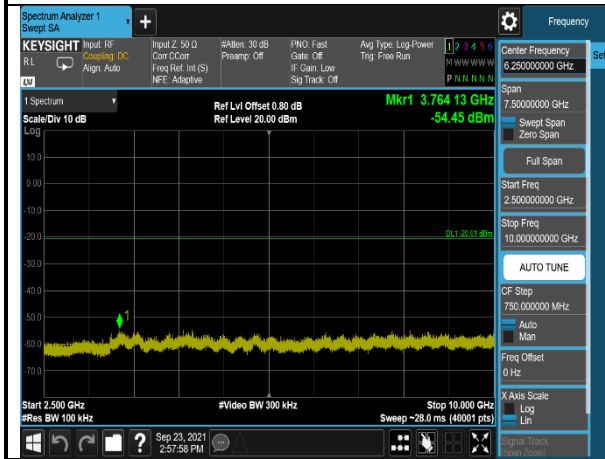

## TEST REPORT

DQPSK,2441MHz,2DH5,Plot 3,2500MHz~10000MHz

DQPSK,2441MHz,2DH5,Plot 4,10000MHz~25000MHz

DQPSK,2480MHz,2DH5,Plot 1,Band Edge

DQPSK,2480MHz,2DH5,Plot 2,0.009MHz~2475MHz

DQPSK,2480MHz,2DH5,Plot 3,2505MHz~10000MHz

DQPSK,2480MHz,2DH5,Plot 4,10000MHz~25000MHz