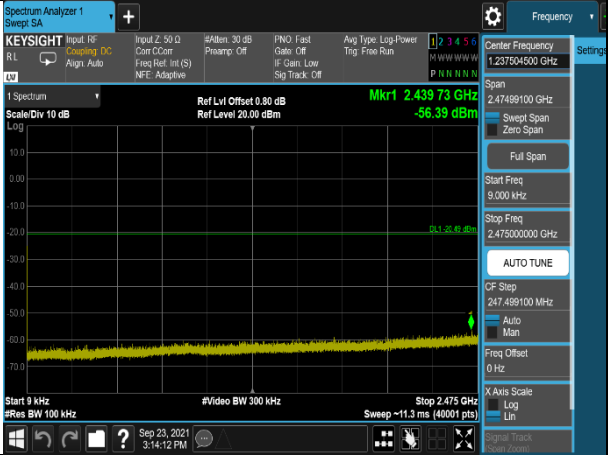

8DPSK,2480MHz,3DH5,Plot 4,10000MHz~25000MHz