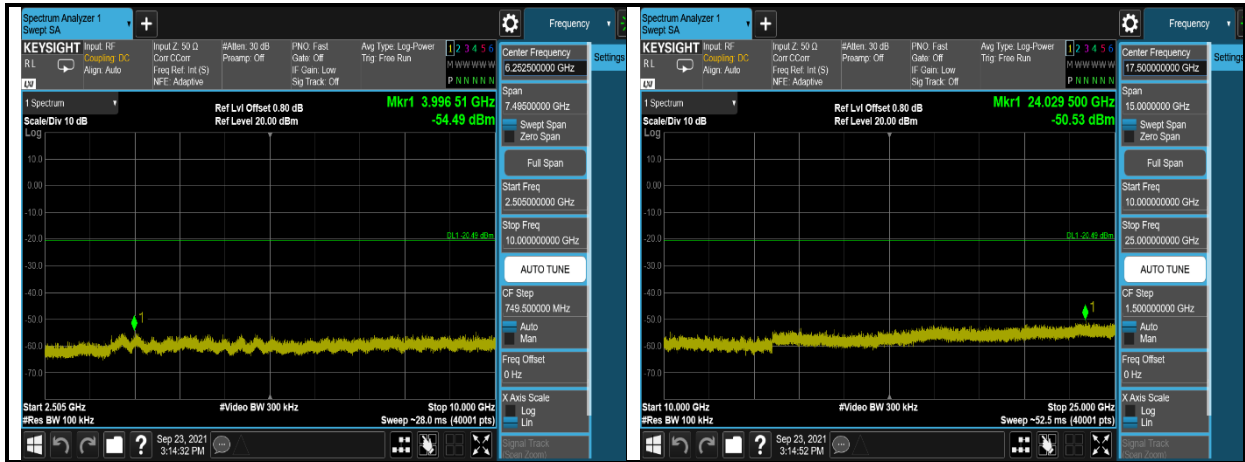

TEST REPORT