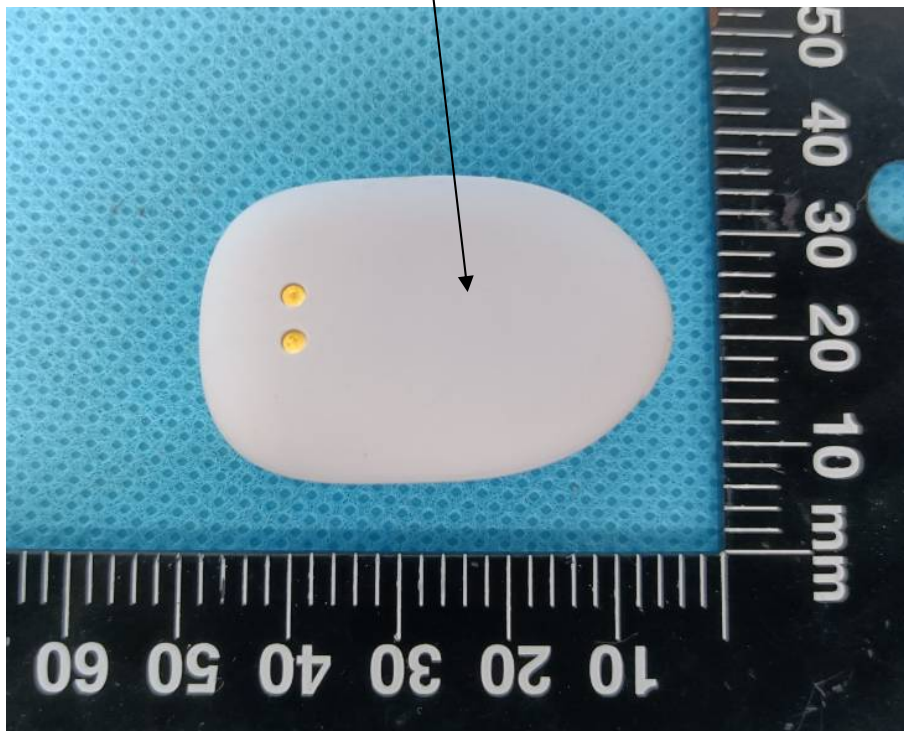

FCC ID LABELING AND LOCATION

FCC ID Label

Bed Wetting Alarm
Model NO.: BJQ
FCC ID: 2A3GS-BJQ

FCC ID Label Location

The label shown shall be permanently affixed at a conspicuous location on the device and be readily visible to the user at the time purchase (Labeling requirements per 2.925)