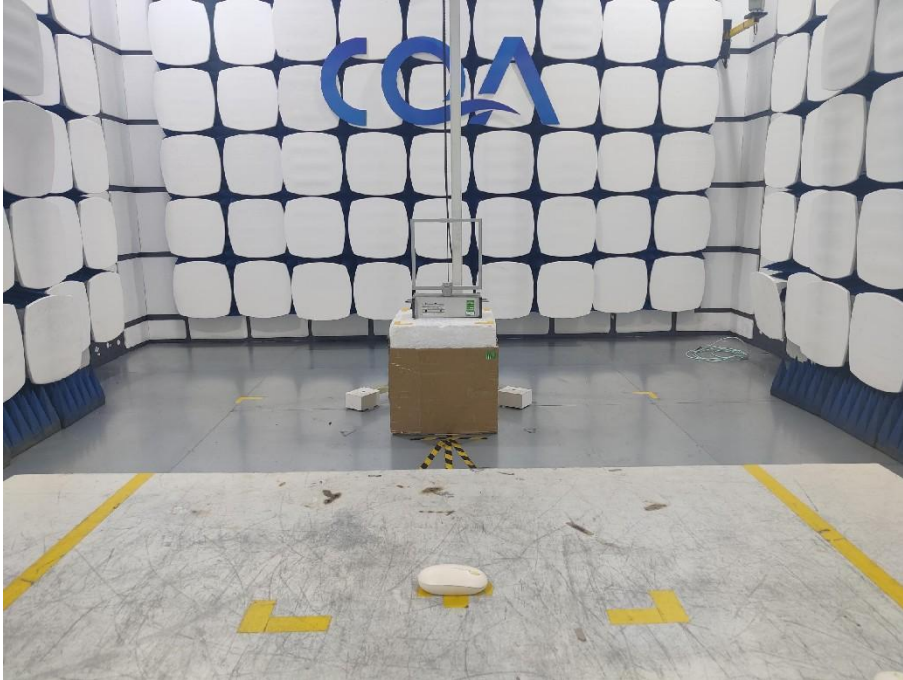

1 Photographs - EUT Test Setup

1.1 Radiated Spurious Emission

9kHz~30MHz:

30MHz~1GHz:

Above 1GHz: