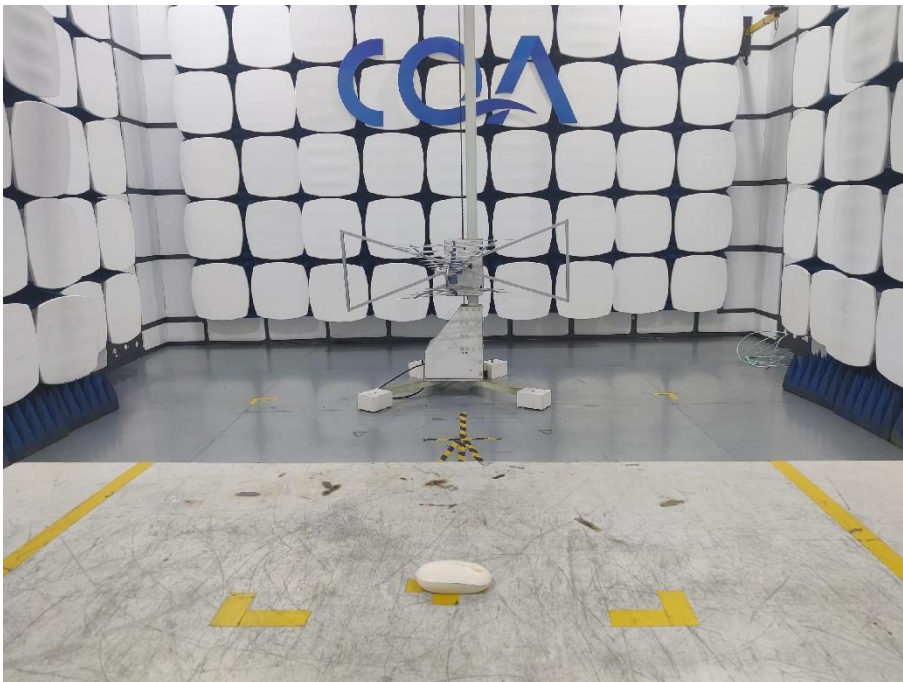

1 Photographs - EUT Test Setup

1.1 Radiated Spurious Emission

9kHz~30MHz:

30MHz~1GHz:

Above 1GHz: