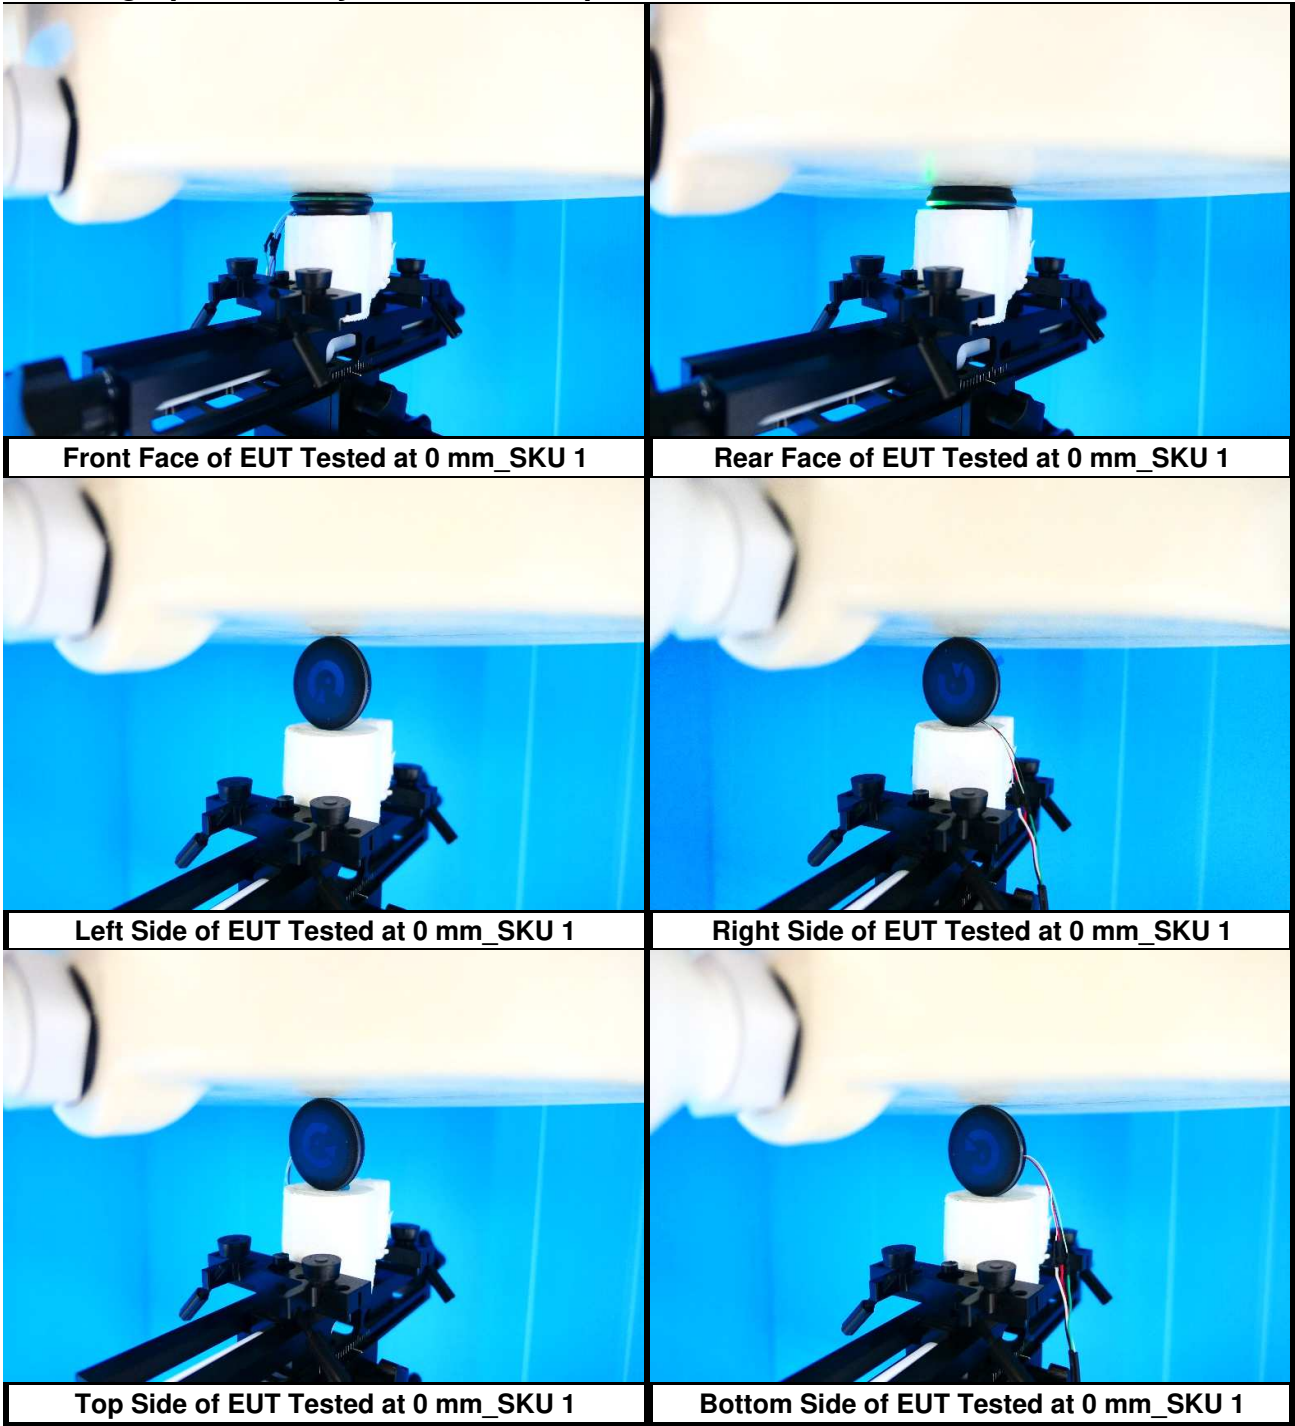

## **Photographs of EUT Setup and Antenna Location**

The photographs of EUT and setup for SAR testing are shown as follows.

**<Photographs of Body SAR Test Setup>**

**<Photographs of Body SAR Test Setup>**

**Front Face of EUT Tested at 0 mm\_SKU 2**

**Front Face of EUT Tested at 0 mm\_SKU 1 w/ Host**