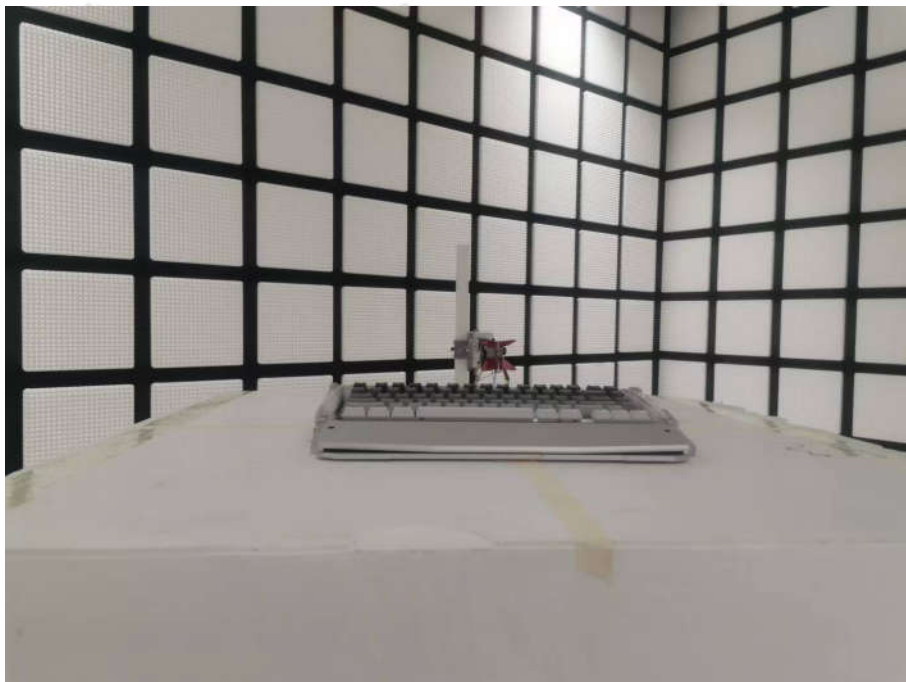

8 PHOTOGRAPHS OF TEST SETUP

Test Model No.: DR001

Radiated spurious emission Test Setup-1(Below 1GHz)

Radiated spurious emission Test Setup-2(Above 1GHz)

**Radiated spurious emission Test Setup-3(Above 1GHz)
There are absorbing materials under the ground.**

AC Power Line Conducted Emission