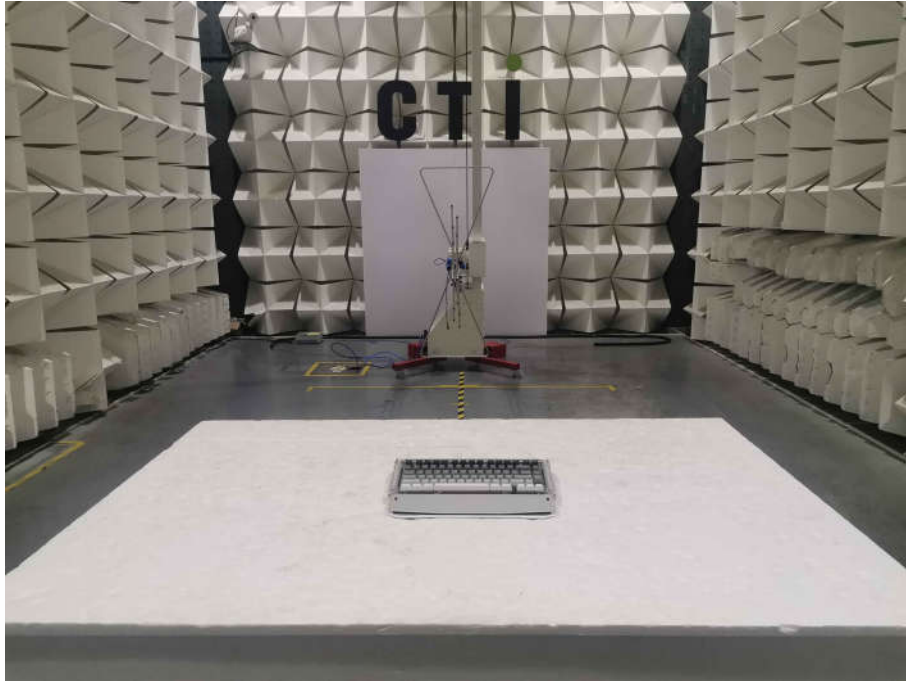

8 PHOTOGRAPHS OF TEST SETUP

Test Model No.: DR001

Radiated spurious emission Test Setup-1(Below 1GHz)

Radiated spurious emission Test Setup-2(Above 1GHz)

**Radiated spurious emission Test Setup-3(Above 1GHz)
There are absorbing materials under the ground.**

AC Power Line Conducted Emission