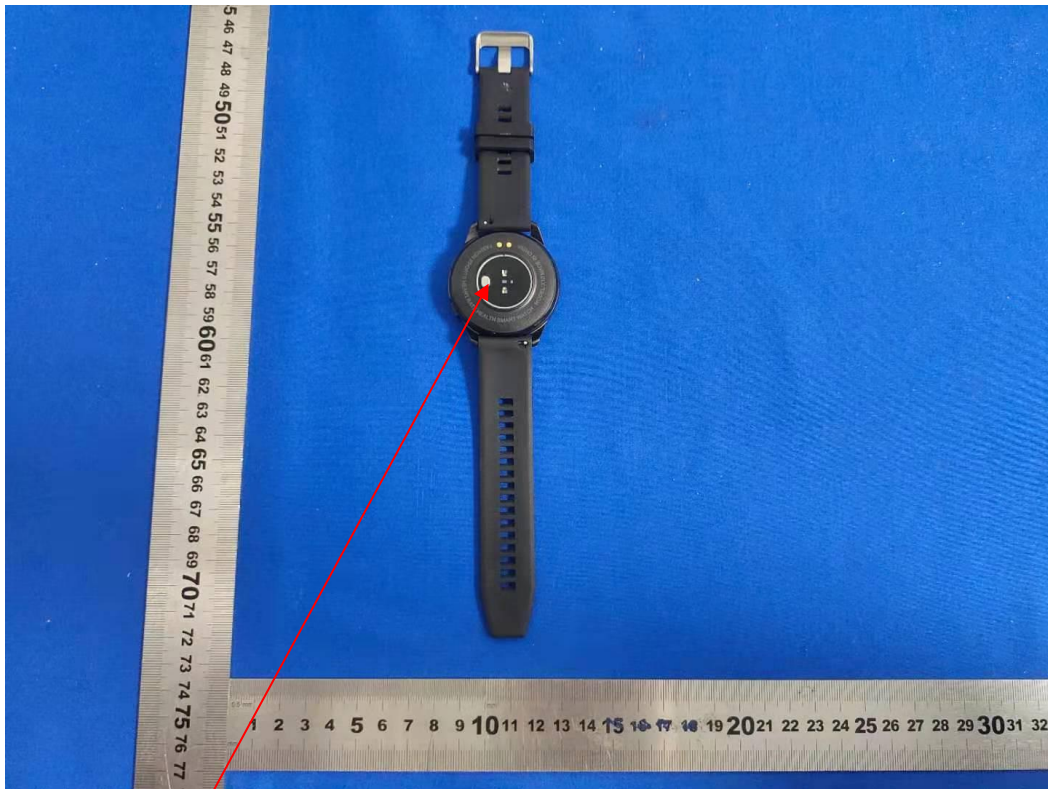

Label and Label Location

FCC ID: 2A3FS-X10

L*W: 20mm*17mm

white font on a Black label