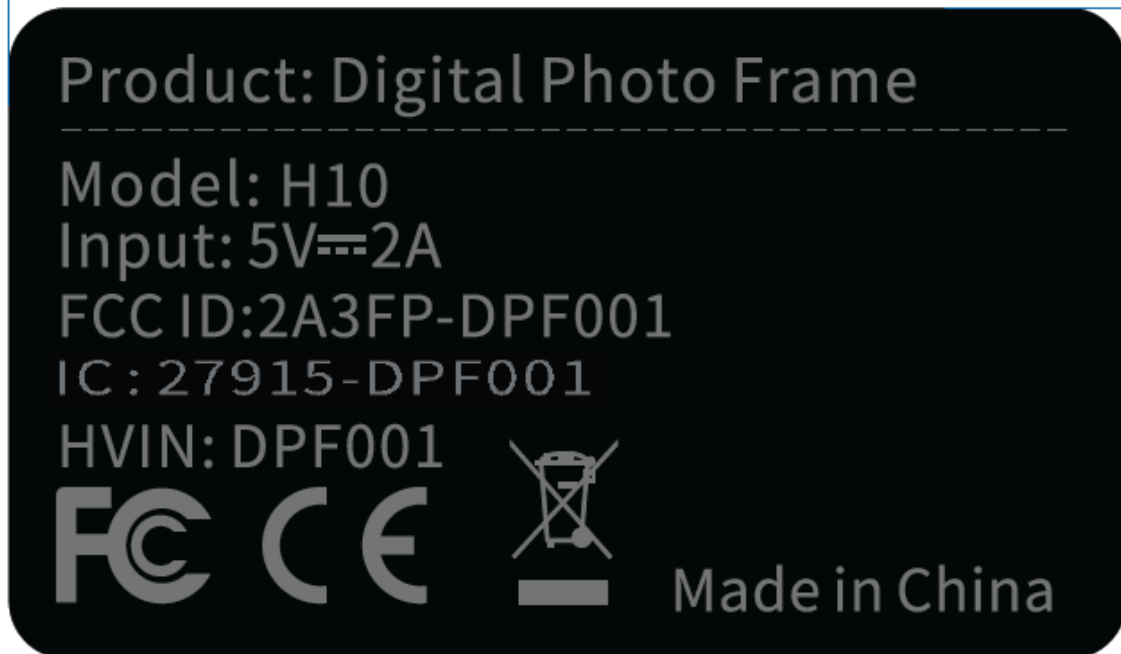

EXHIBIT A - FCC ID LABEL AND LOCATION

FCC ID Label

FCC ID Label Location Information

The label shown shall be permanently affixed at a conspicuous location on the device and be readily visible to the user at the time purchase (Labeling requirements per 2.925)