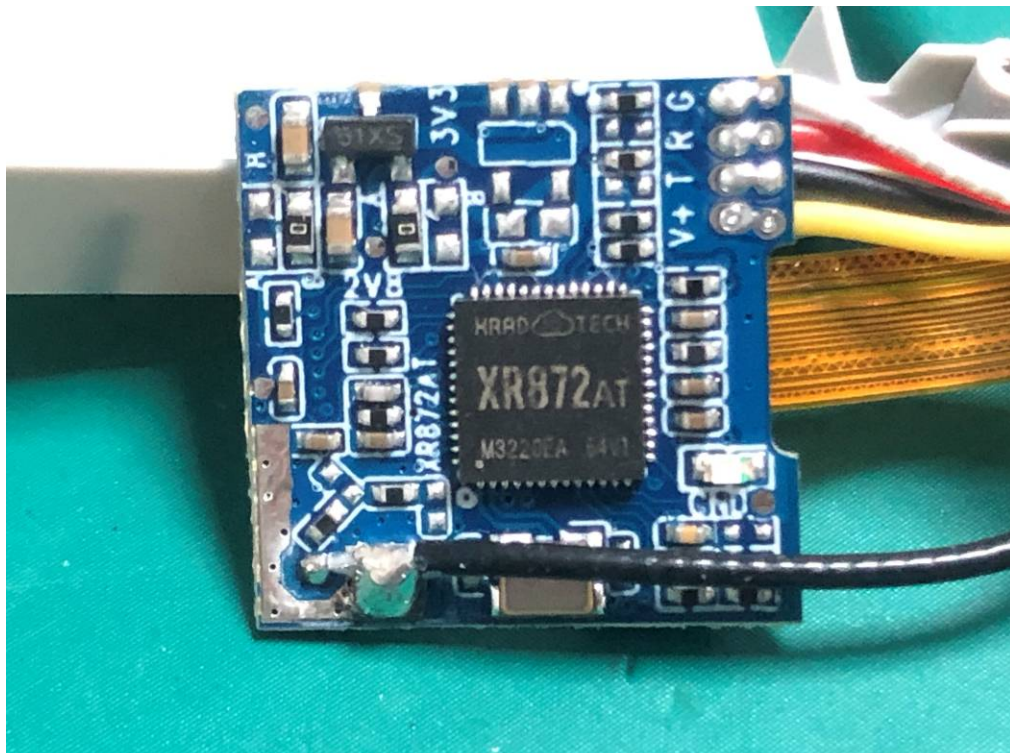

Internal photos

Wi-Fi Antenna

2.4G RX only