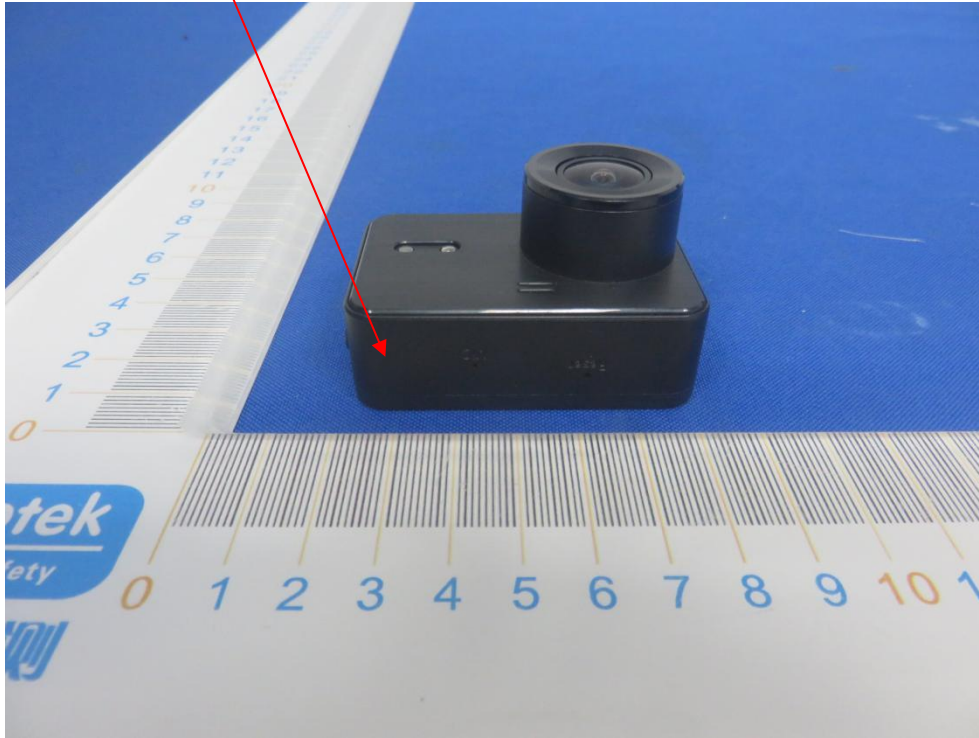

Label Location On EUT

Label

**Product Name: Dash Camera**  
**Model No.: UOKIER DC02**  
**FCC ID: 2A3FK-DC02**