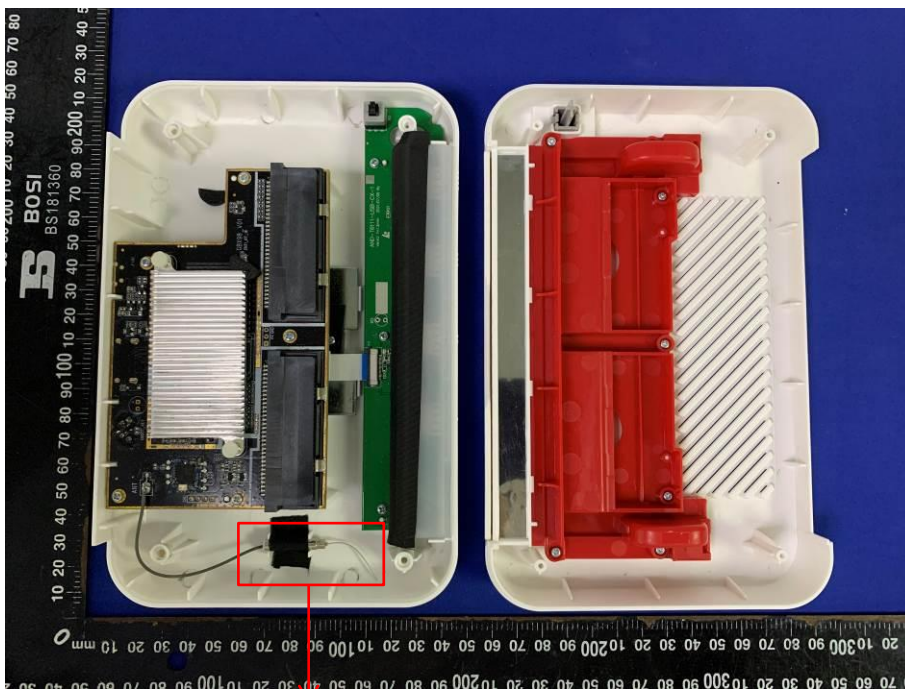

CTC Laboratories, Inc.

1-2/F., Building 2, Jiaquan Building, Guanlan High-Tech Park, Shenzhen, Guangdong, China
Tel: +86-755-27521059 Fax: +86-755-27521011 Http://www.sz-ctc.org.cn

Internal Photographs

WIFI ANT