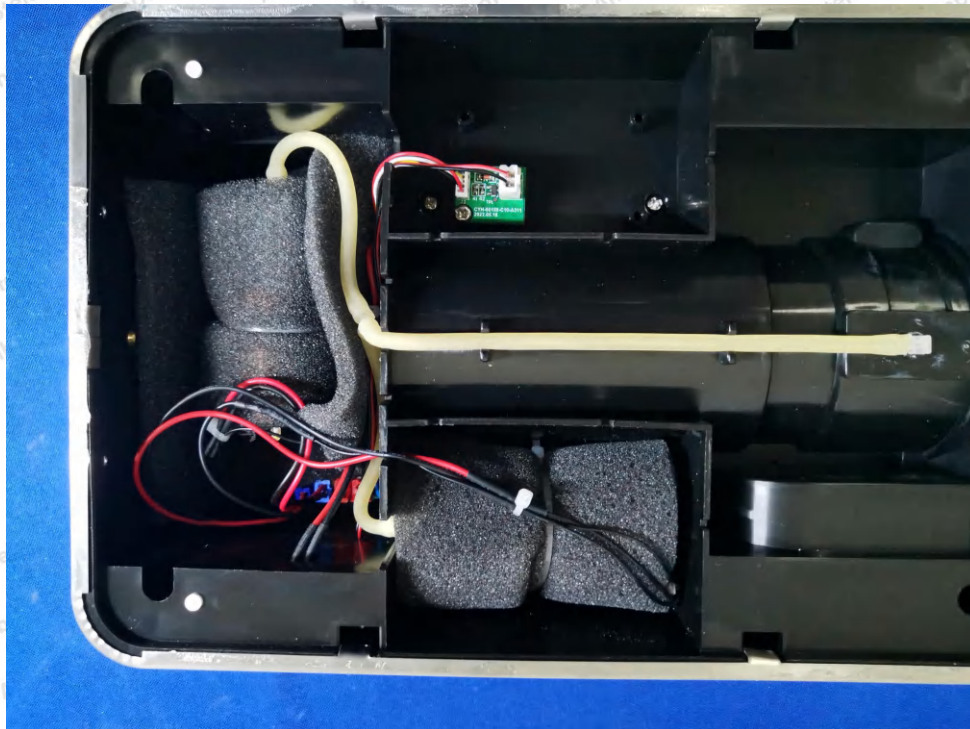

Internal Photograph