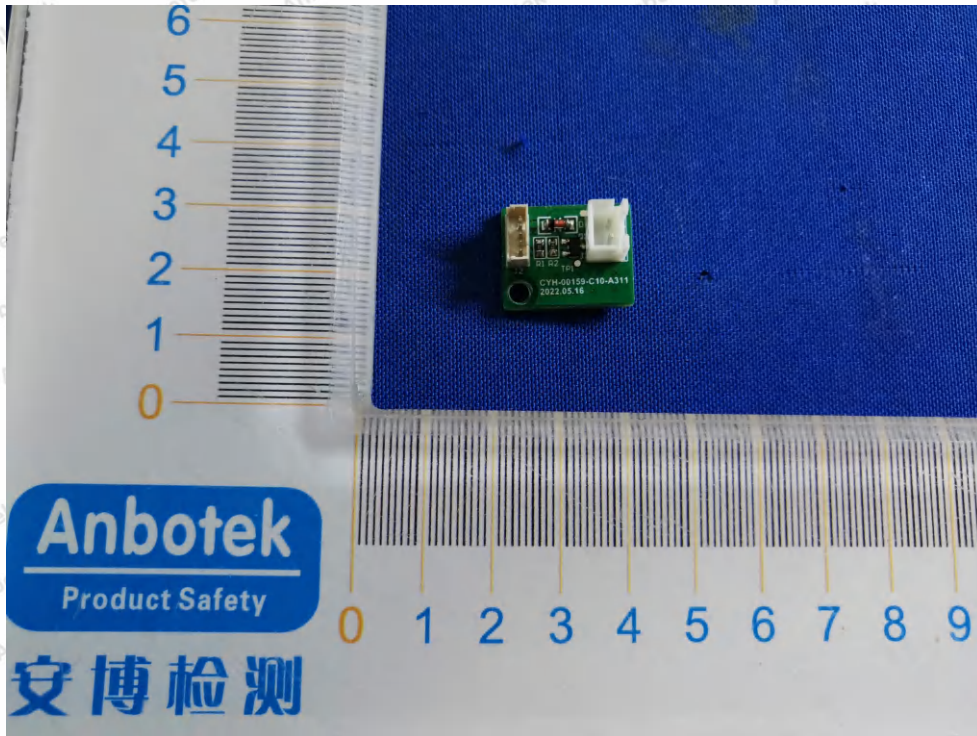

Code: AB-RF-05-b

Hotline
400-003-0500
www.anbotek.com.cn

Anbotek

Product Safety

Anbotek

Product Safety

安博检测

Anbotek