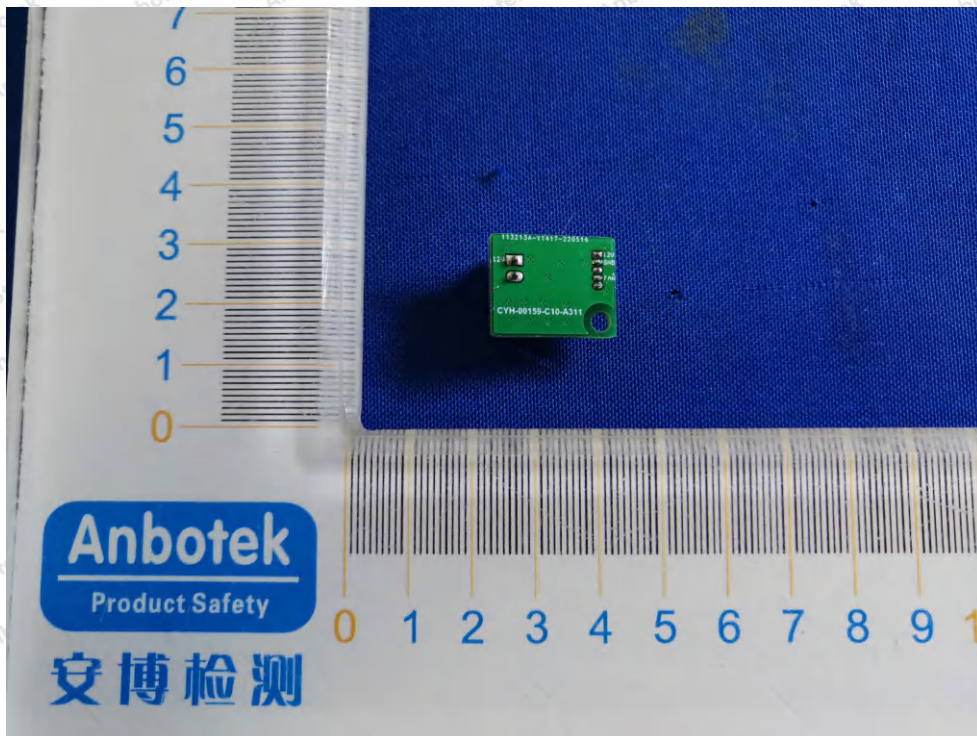

Code: AB-RF-05-b

Hotline
400-003-0500
www.anbotek.com.cn

Anbotek

Product Safety

Anbotek

Product Safety

安博检测

Anbotek