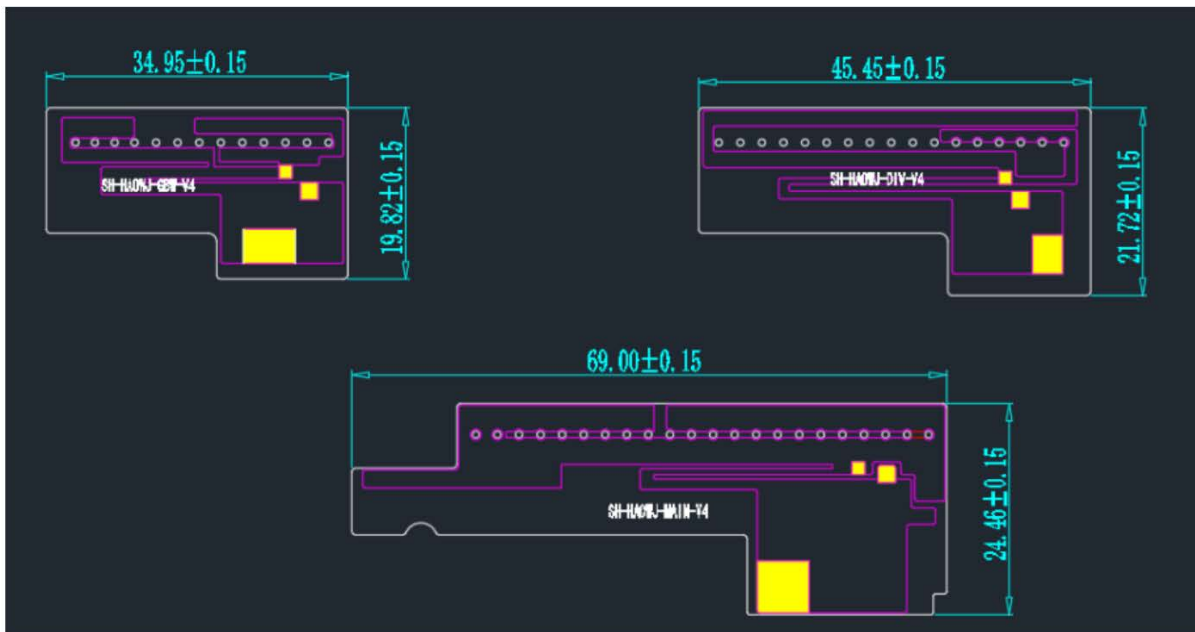

# Antenna Specification

Antenna type: PIFA Antenna

Model: ENT-GWB-V3

Manufacturer: Shenzhen 3Good Wireless Communication Co., Ltd

Band: WIFI2.4G/5G/BT, 2400MHz~2500MHz&5150MHz~ 5850MHz

1. Picture1 -Antenna position and size