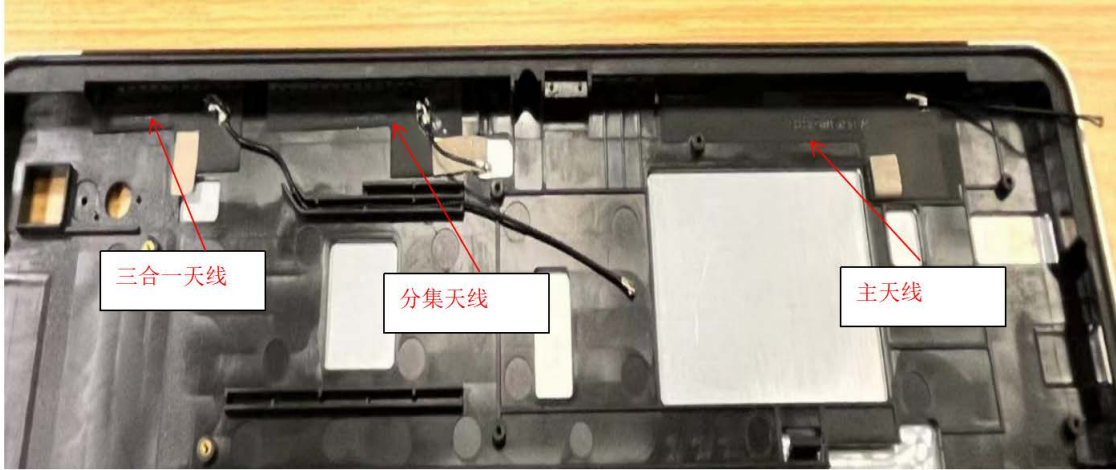

# Antenna Specification

Antenna type: PIFA Antenna

Model: ENT-GWB-V3

Manufacturer: Shenzhen 3Good Wireless Communication Co., Ltd

Band: WIFI2.4G/5G/BT, 2400MHz~2500MHz&5150MHz~ 5850MHz

1. Picture1 -Antenna position and size