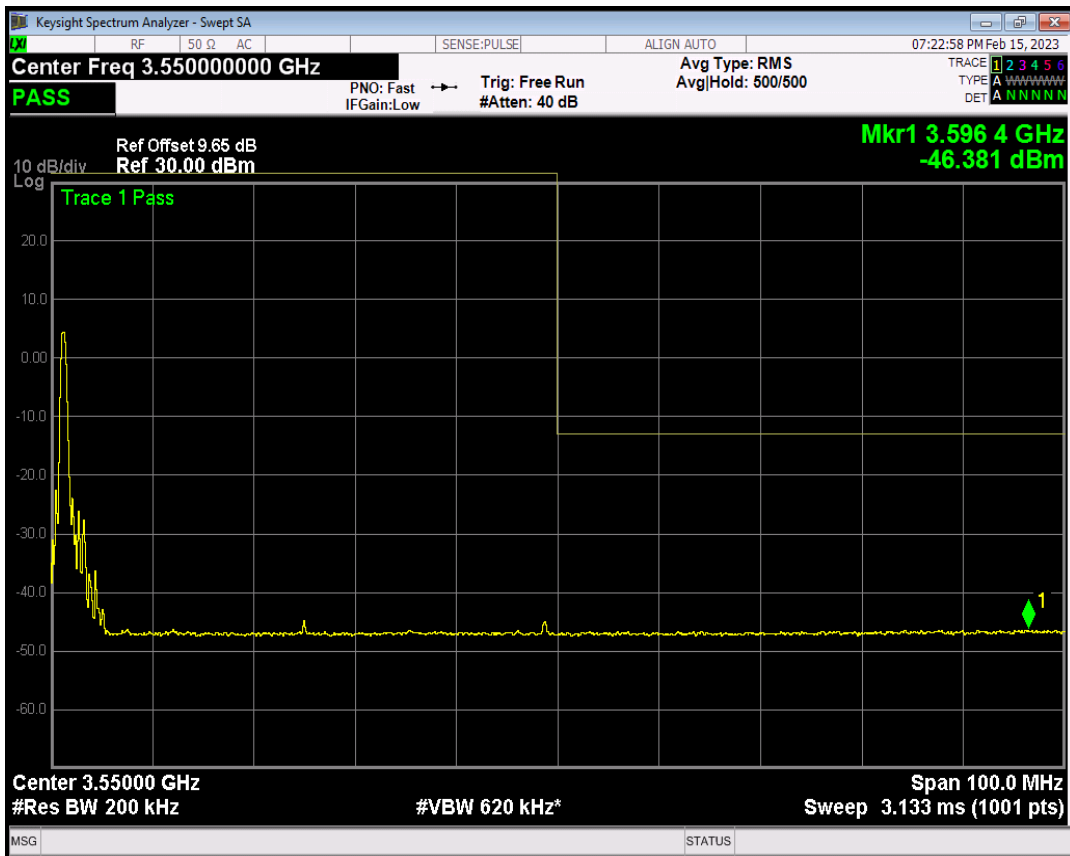

n77(3450-3550) SCS=30kHz CP_QPSK BW=50MHz Channel=635000 RB=1 @132