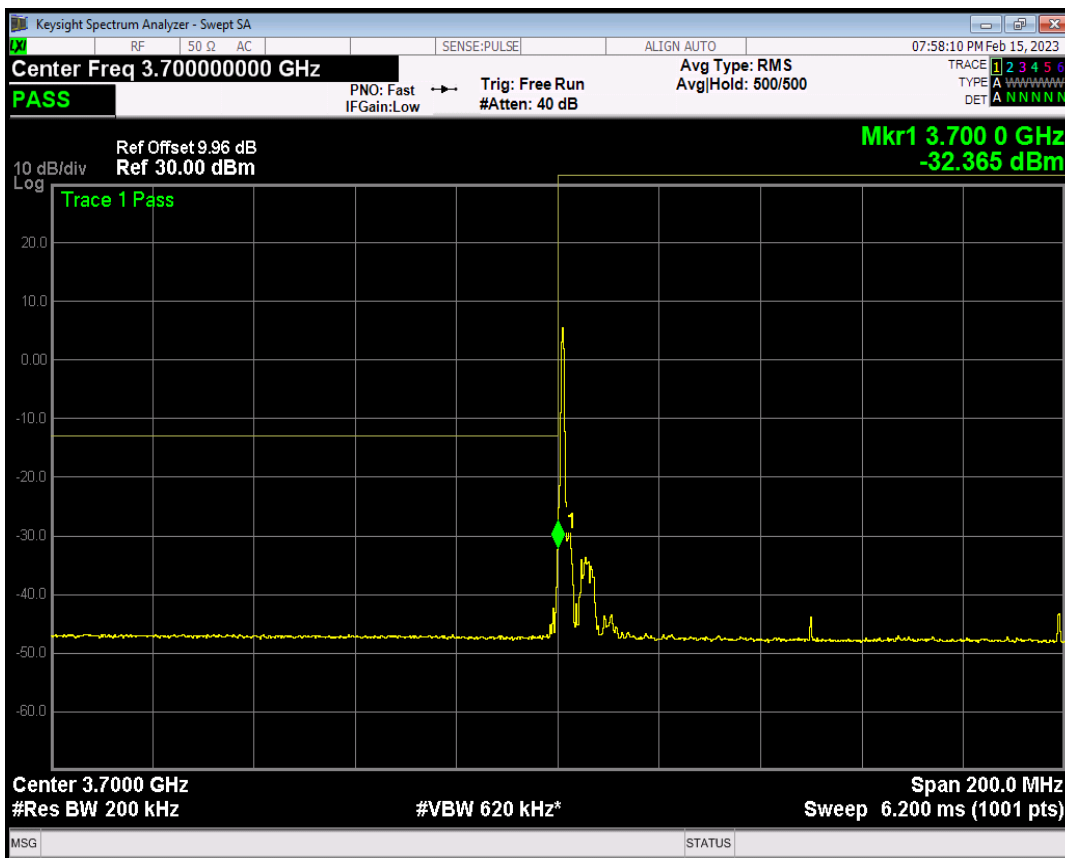

n77(3700-3980) SCS=30kHz CP_QPSK BW=100MHz Channel=650000 RB=1 @272