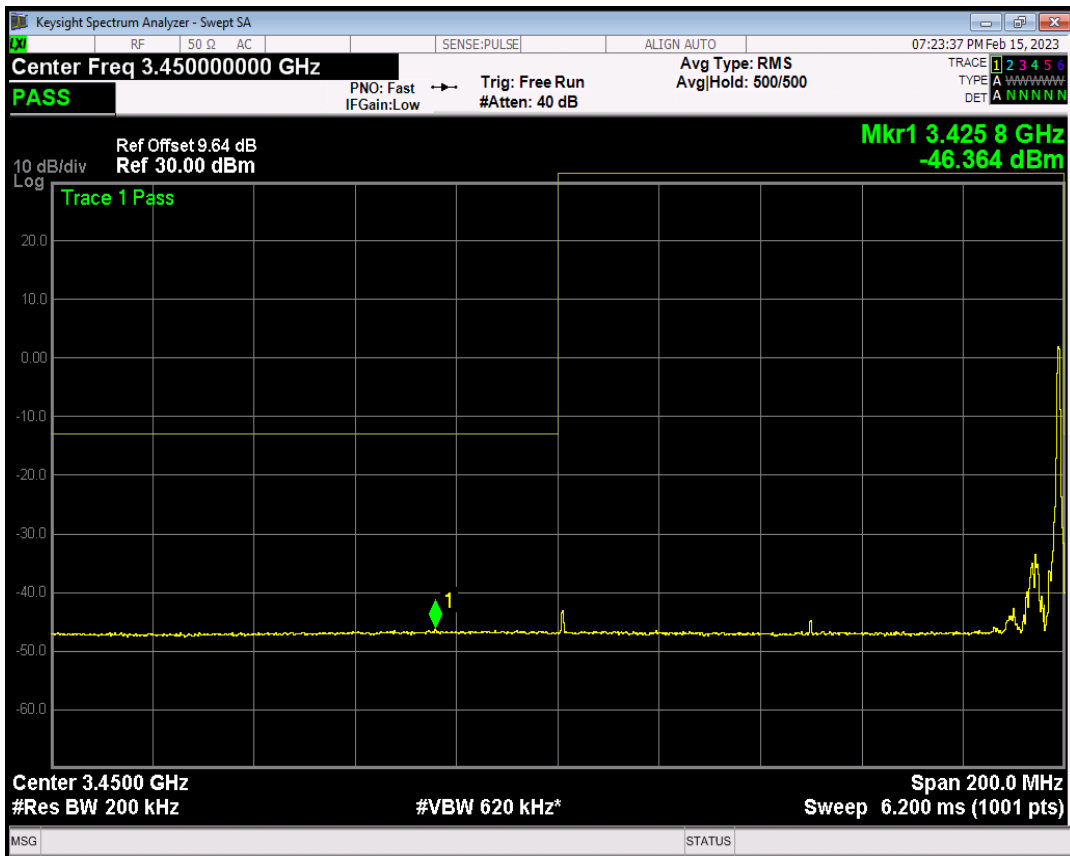

n77(3450-3550) SCS=30kHz CP_QPSK BW=100MHz Channel=633334 RB=1@272