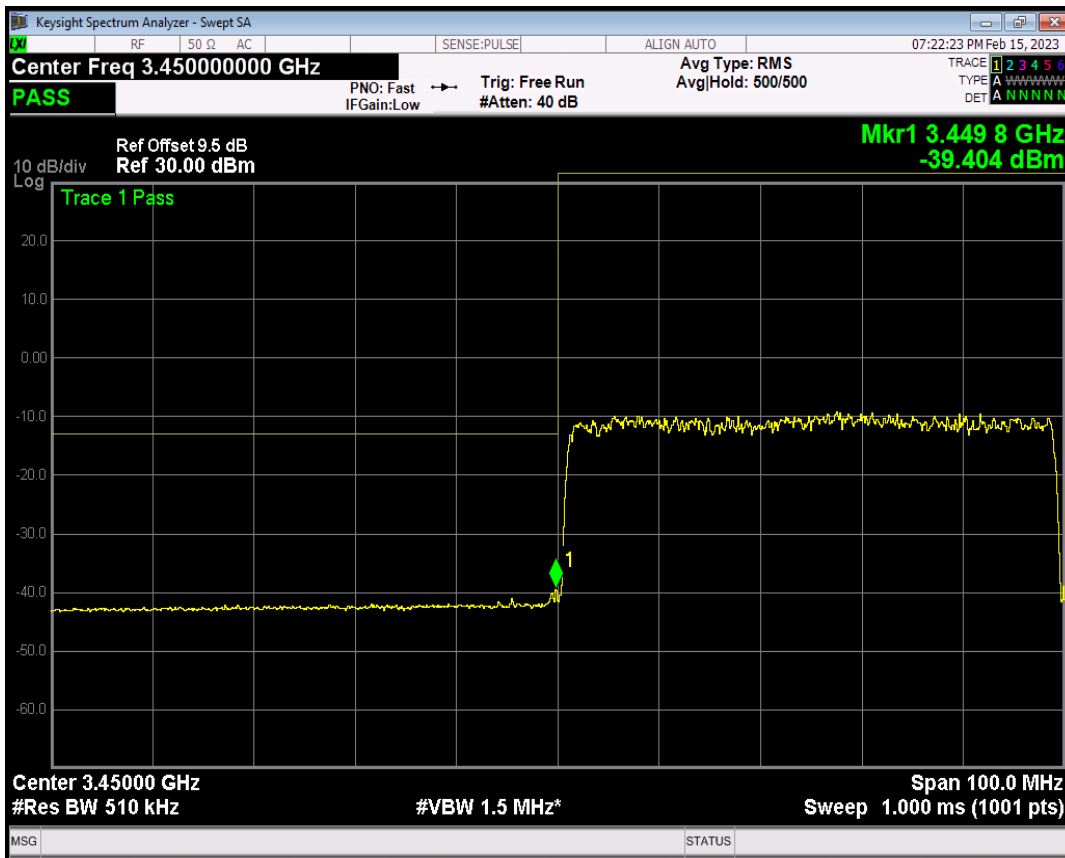

n77(3450-3550) SCS=30kHz CP_QPSK BW=50MHz Channel=631668 RB=133@0