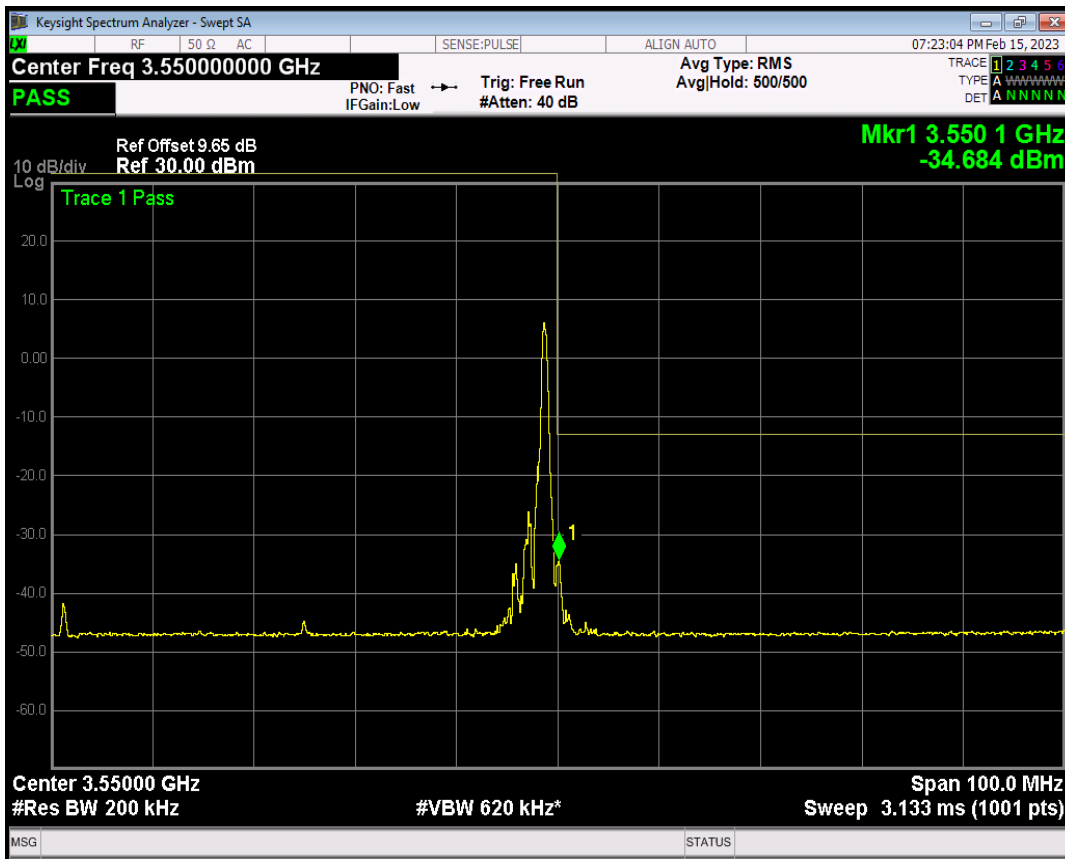

n77(3700-3980) SCS=30kHz CP_QPSK BW=100MHz Channel=650000 RB=1 @0