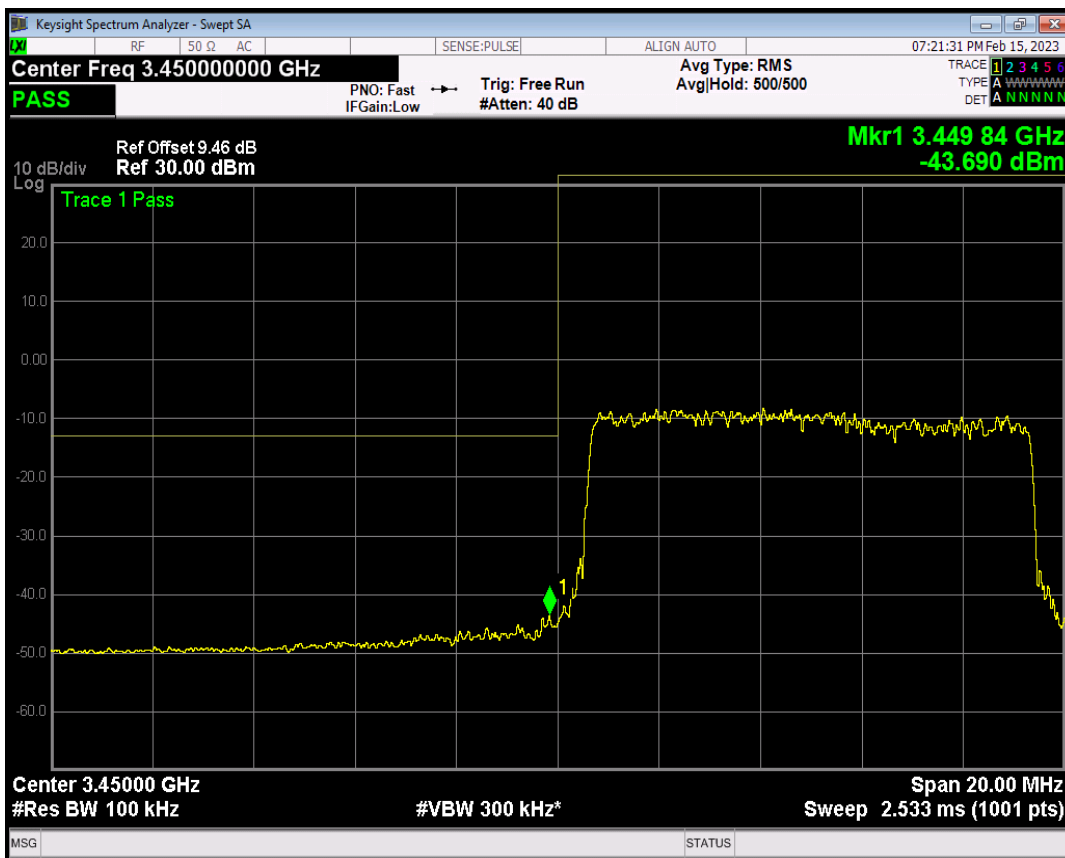

n77(3450-3550) SCS=30kHz CP_QPSK BW=10MHz Channel=630334 RB=24@0