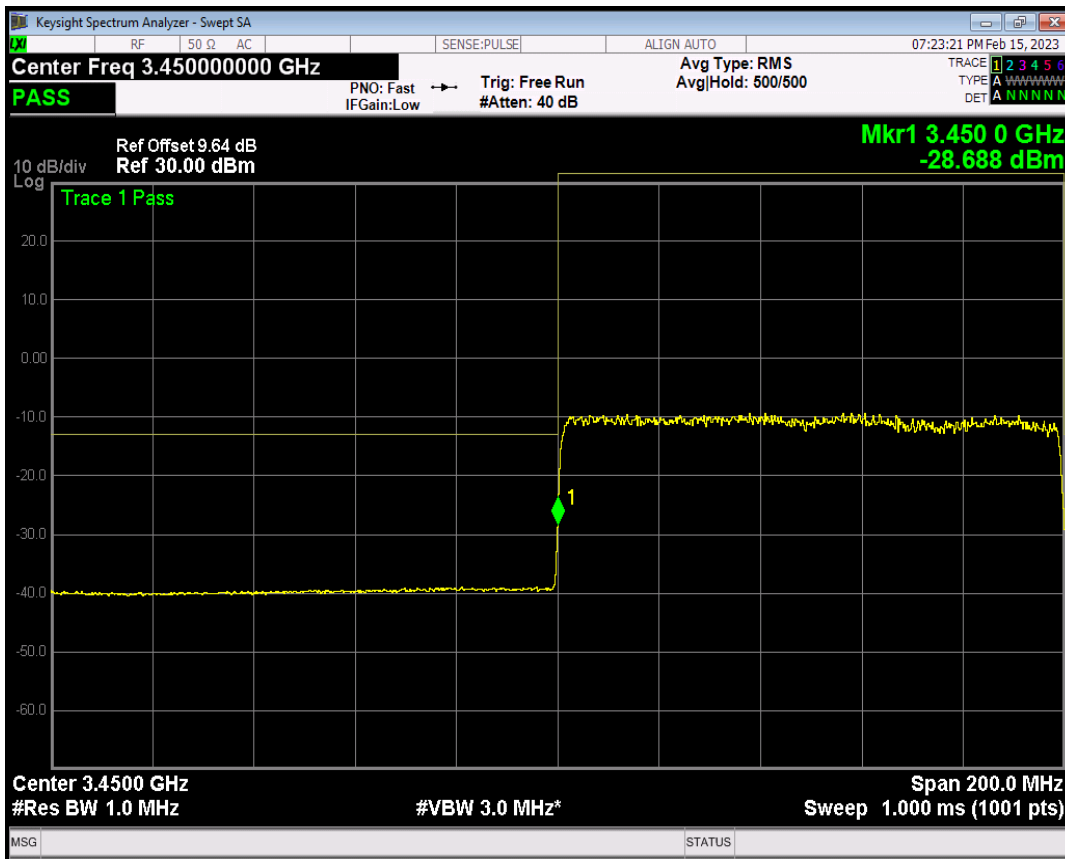

n77(3450-3550) SCS=30kHz CP_QPSK BW=100MHz Channel=633334 RB=273@0