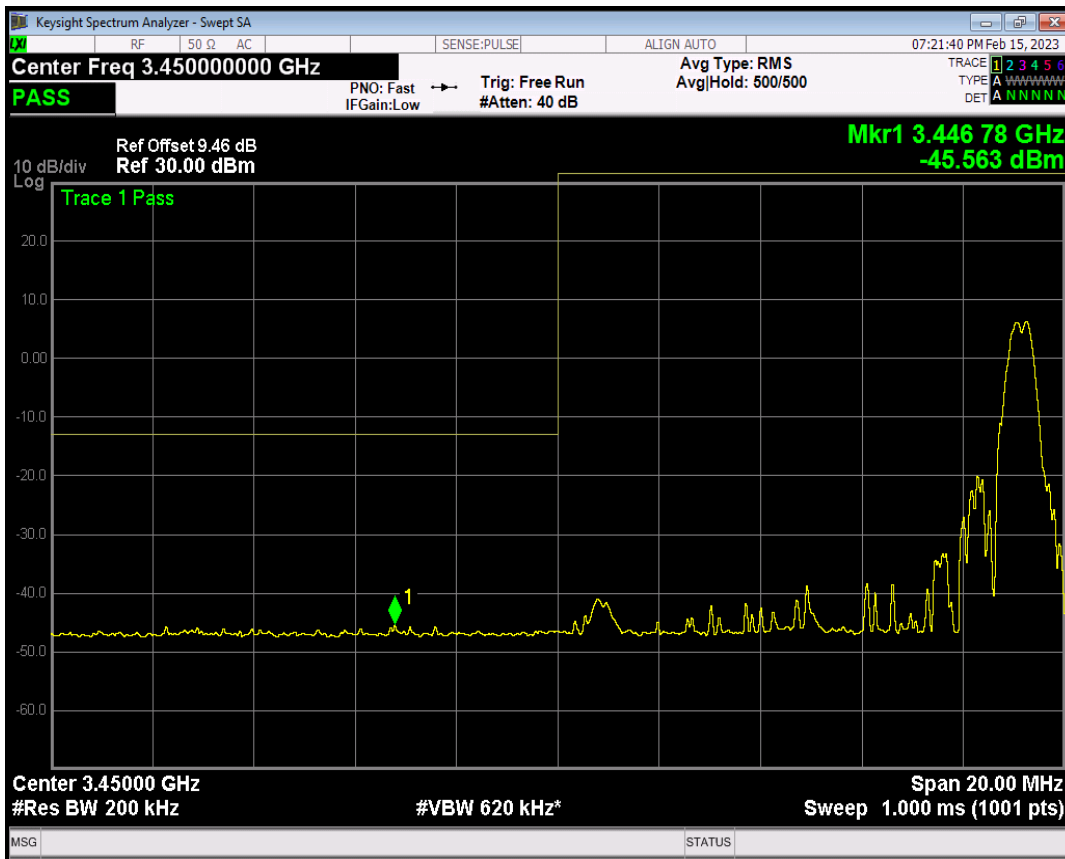

n77(3450-3550) SCS=30kHz CP_QPSK BW=100MHz Channel=633334 RB=1@272

n77(3450-3550) SCS=30kHz CP_QPSK BW=100MHz Channel=633334 RB=273@0

n77(3450-3550) SCS=30kHz CP_QPSK BW=10MHz Channel=630334 RB=1@0

n77(3450-3550) SCS=30kHz CP_QPSK BW=10MHz Channel=630334 RB=1@23