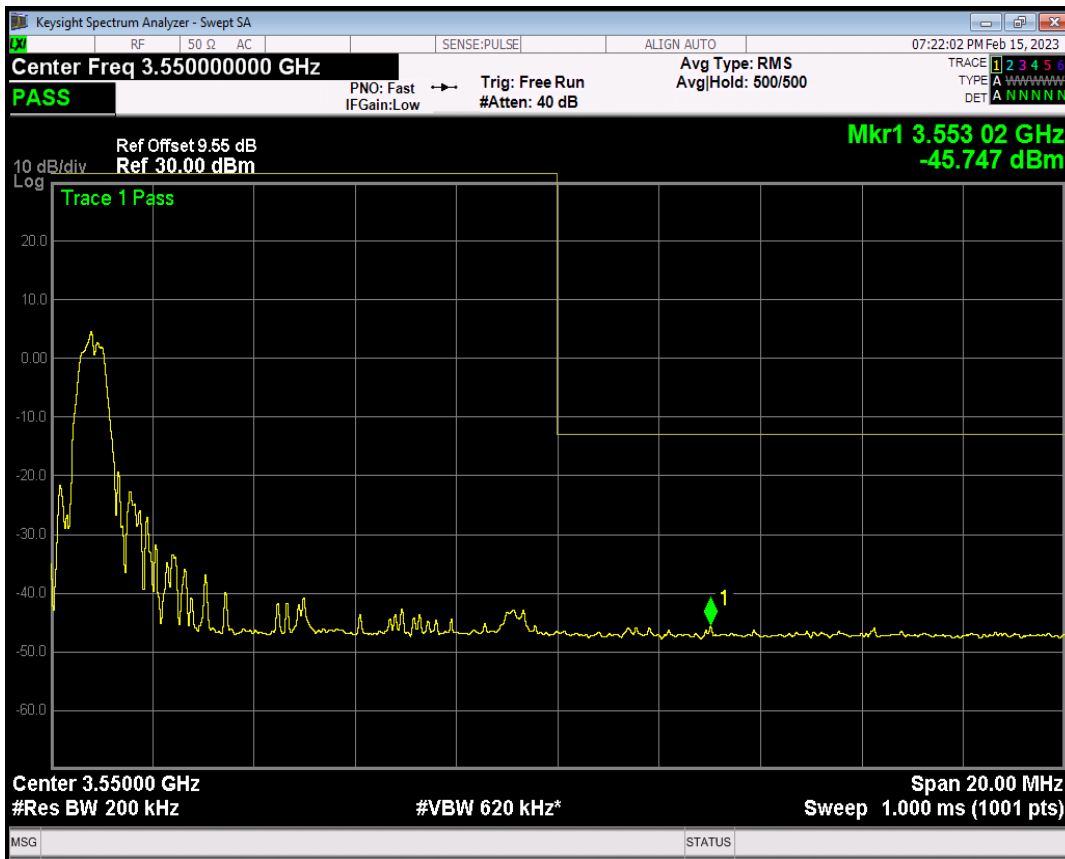

n77(3450-3550) SCS=30kHz CP_QPSK BW=10MHz Channel=636332 RB=1@0