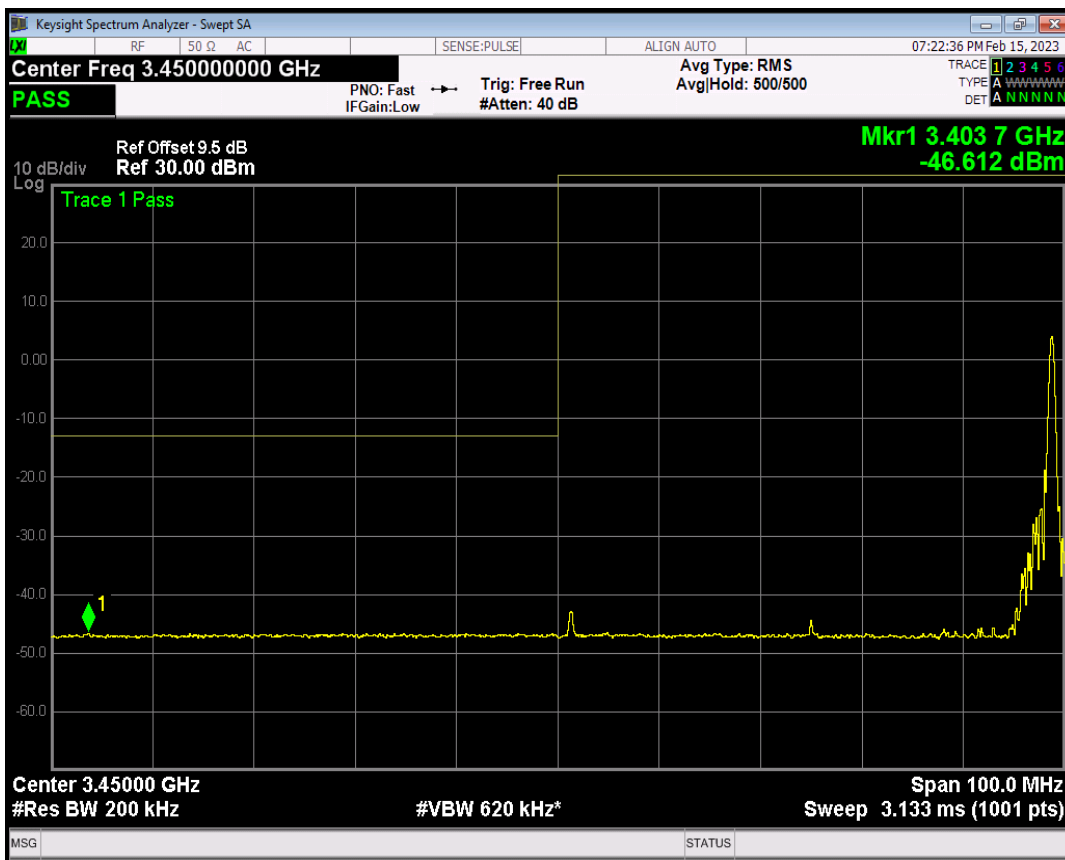

n77(3450-3550) SCS=30kHz CP_QPSK BW=50MHz Channel=631668 RB=1@132