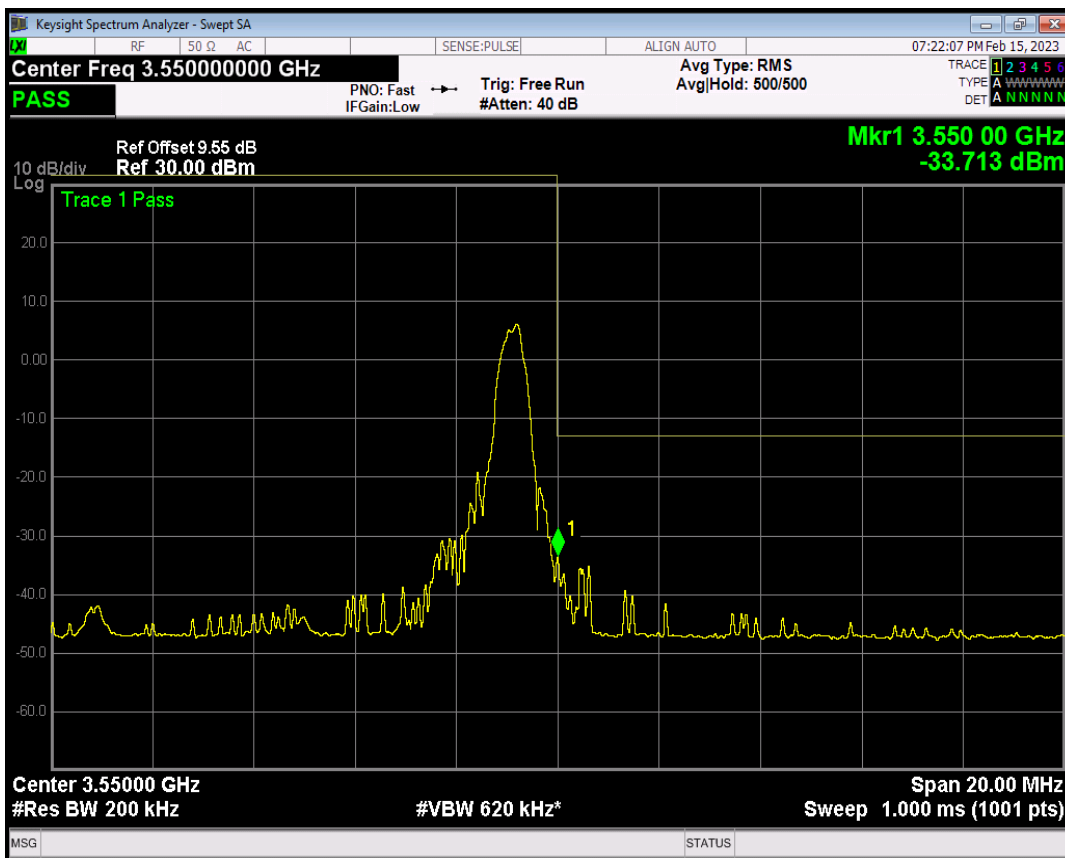

n77(3450-3550) SCS=30kHz CP_QPSK BW=10MHz Channel=636332 RB=1@23