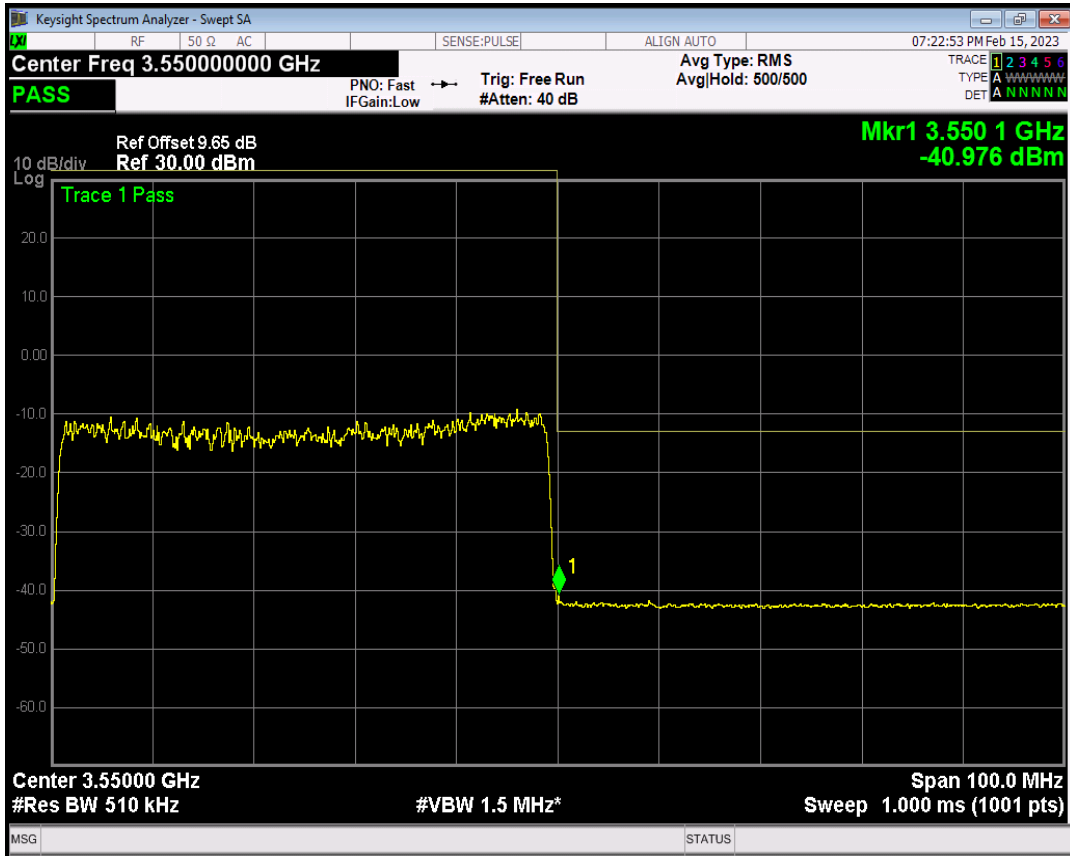

n77(3450-3550) SCS=30kHz CP_QPSK BW=50MHz Channel=631668 RB=133@0

n77(3450-3550) SCS=30kHz CP_QPSK BW=50MHz Channel=631668 RB=1@0

n77(3450-3550) SCS=30kHz CP_QPSK BW=50MHz Channel=631668 RB=1@132

n77(3450-3550) SCS=30kHz CP_QPSK BW=50MHz Channel=635000 RB=133@0