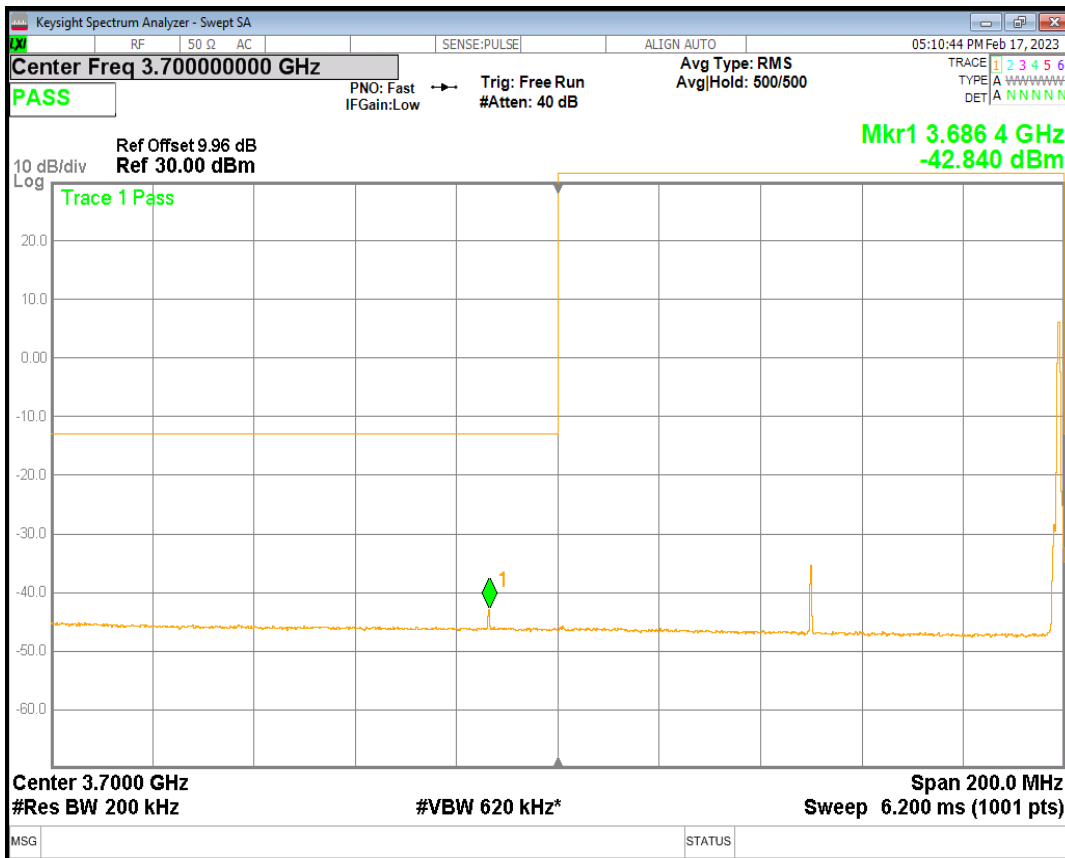

6 Out-of-band emissions for NR FR1