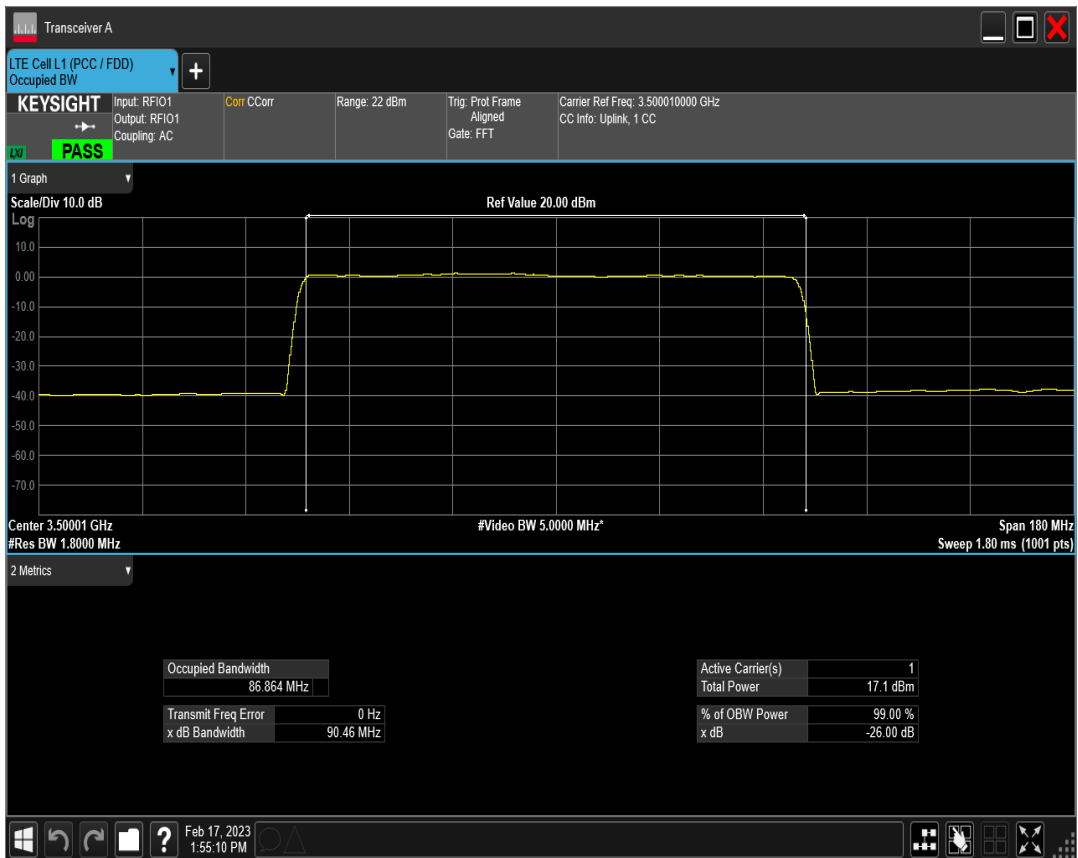

n78(3450-3550) SCS=30kHz DFT BPSK BW=90MHz Channel=633334 RB=240@0

n78(3450-3550) SCS=30kHz DFT QPSK BW=90MHz Channel=633334 RB=240@0

n78(3450-3550) SCS=30kHz DFT 16QAM BW=90MHz Channel=633334 RB=240@0

n78(3450-3550) SCS=30kHz DFT 64QAM BW=90MHz Channel=633334 RB=240@0