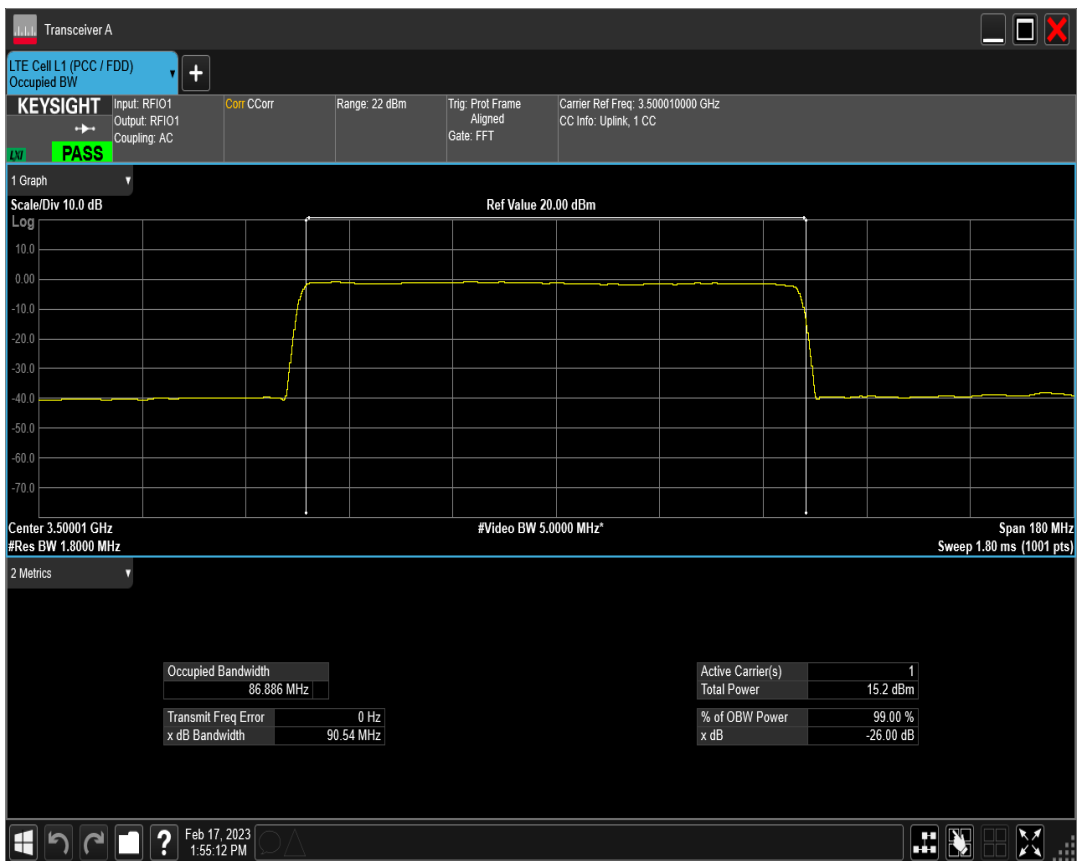

n78(3450-3550) SCS=30kHz DFT 256QAM BW=90MHz Channel=633334 RB=240@0