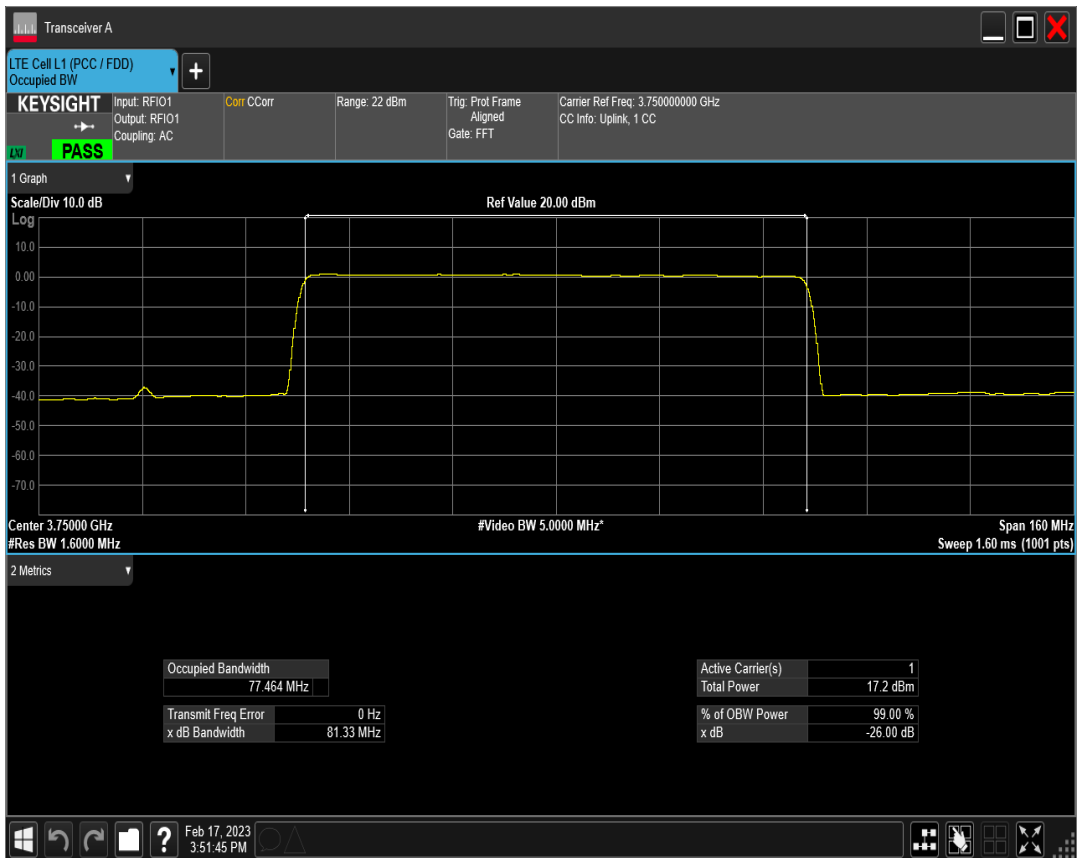

n78(3700-3800) SCS=30kHz DFT BPSK BW=80MHz Channel=650000 RB=216@0

n78(3700-3800) SCS=30kHz DFT QPSK BW=80MHz Channel=650000 RB=216@0

n78(3700-3800) SCS=30kHz DFT 16QAM BW=80MHz Channel=650000 RB=216@0

n78(3700-3800) SCS=30kHz DFT 64QAM BW=80MHz Channel=650000 RB=216@0

n78(3700-3800) SCS=30kHz DFT 256QAM BW=80MHz Channel=650000 RB=216@0

n78(3700-3800) SCS=30kHz DFT BPSK BW=90MHz Channel=650000 RB=240@0

n78(3700-3800) SCS=30kHz DFT QPSK BW=90MHz Channel=650000 RB=240@0