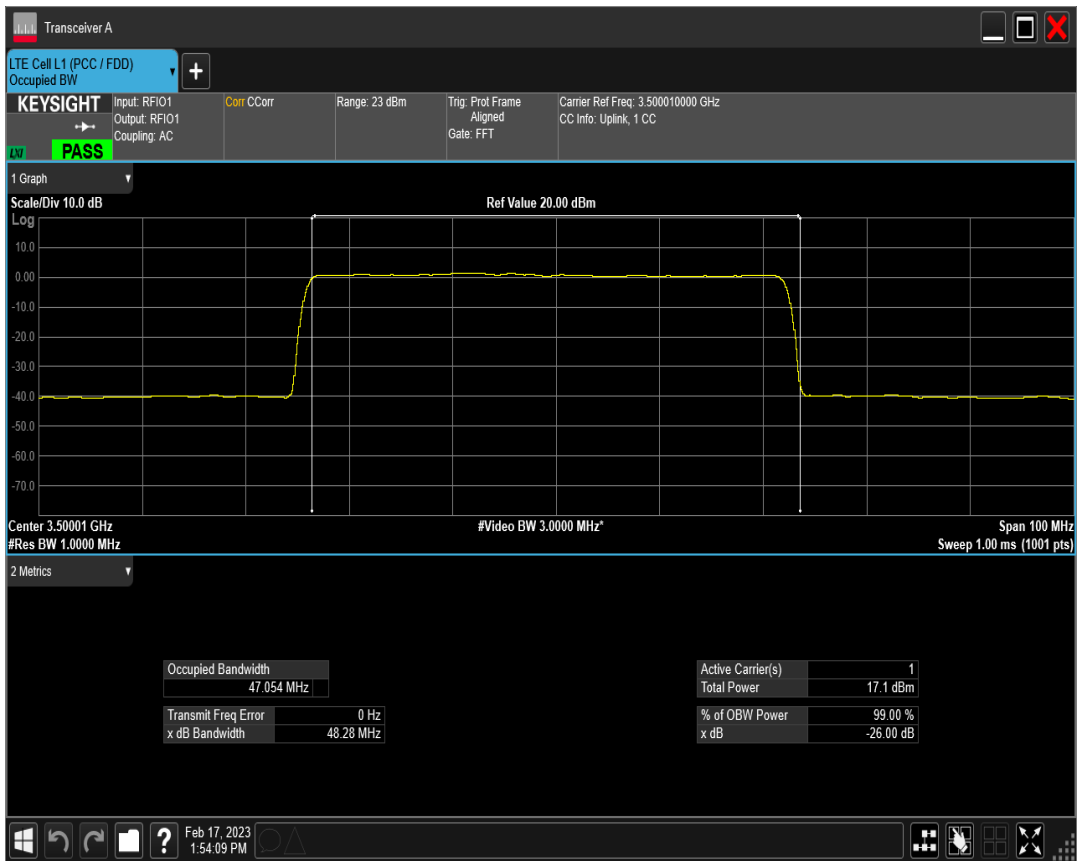

n78(3450-3550) SCS=30kHz DFT 64QAM BW=50MHz Channel=633334 RB=128@0