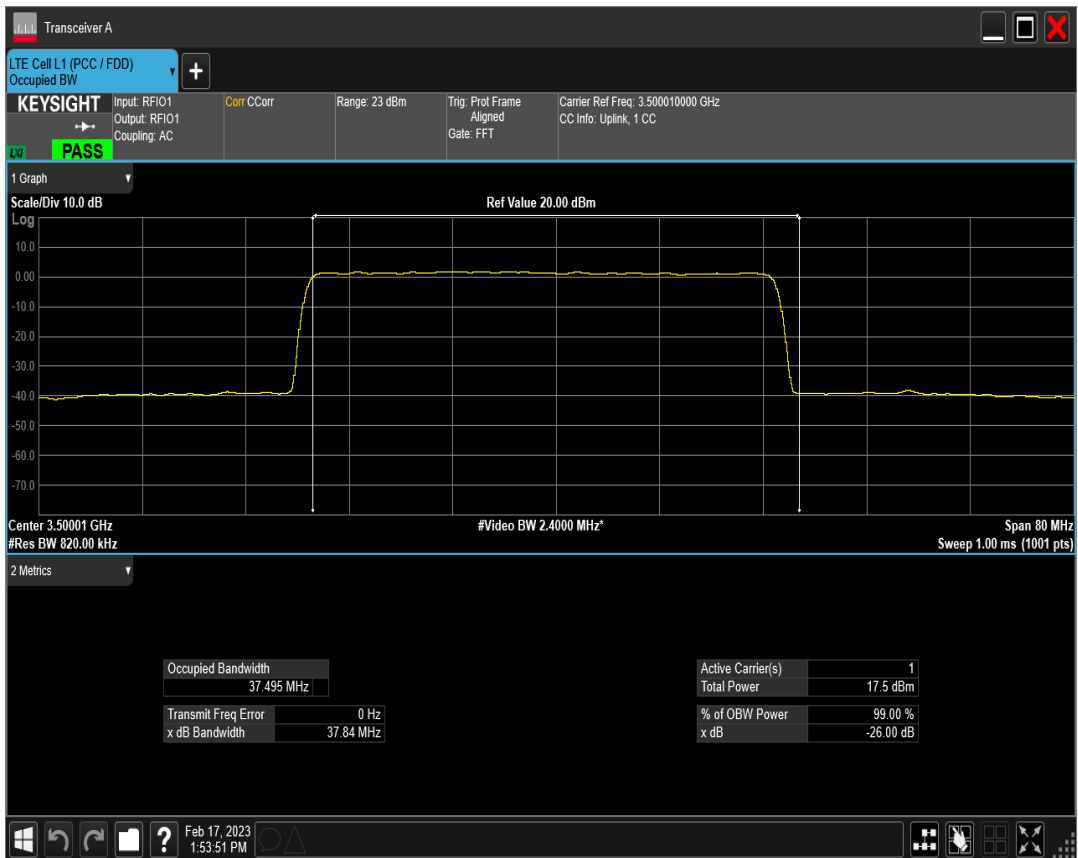

n78(3450-3550) SCS=30kHz DFT 64QAM BW=40MHz Channel=633334 RB=100@0