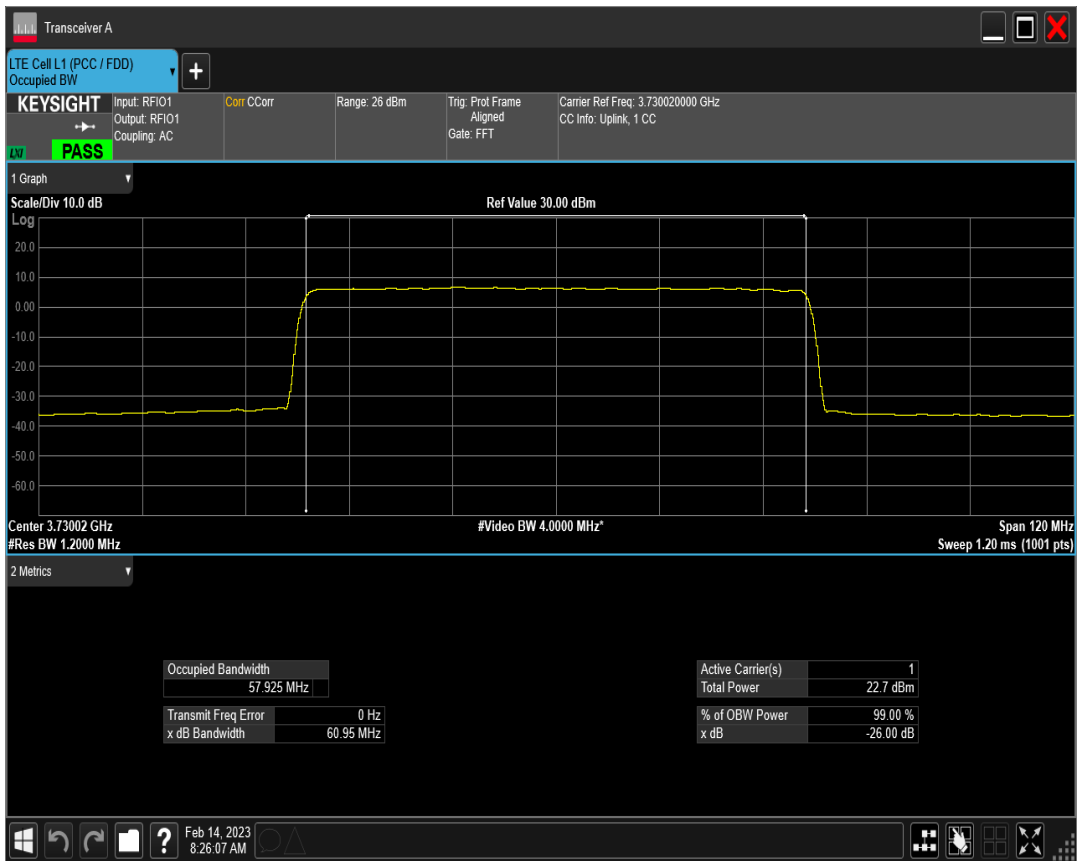

n77(3700-3980) SCS=30kHz DFT_QPSK BW=60MHz Channel=648668 RB=162@0