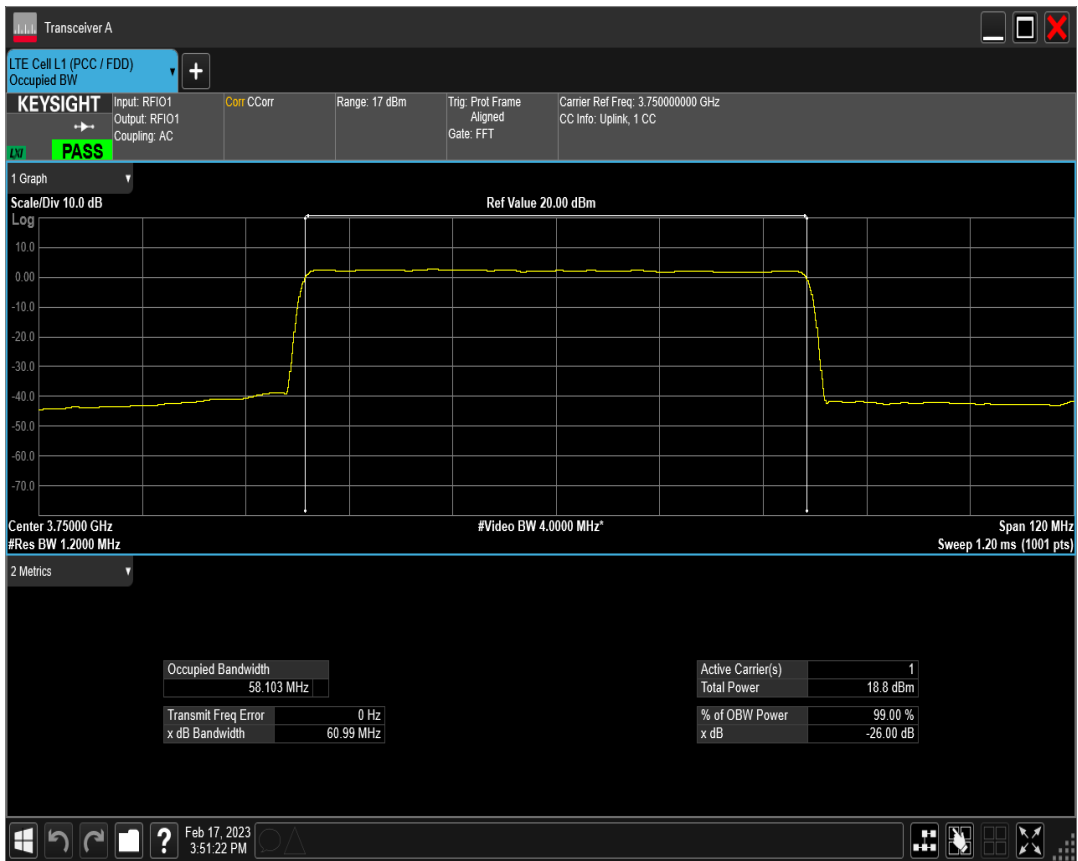

n78(3700-3800) SCS=30kHz DFT QPSK BW=50MHz Channel=650000 RB=128@0

n78(3700-3800) SCS=30kHz DFT 16QAM BW=50MHz Channel=650000 RB=128@0

n78(3700-3800) SCS=30kHz DFT 64QAM BW=50MHz Channel=650000 RB=128@0

n78(3700-3800) SCS=30kHz DFT 256QAM BW=50MHz Channel=650000 RB=128@0

n78(3700-3800) SCS=30kHz DFT BPSK BW=60MHz Channel=650000 RB=162@0

n78(3700-3800) SCS=30kHz DFT QPSK BW=60MHz Channel=650000 RB=162@0