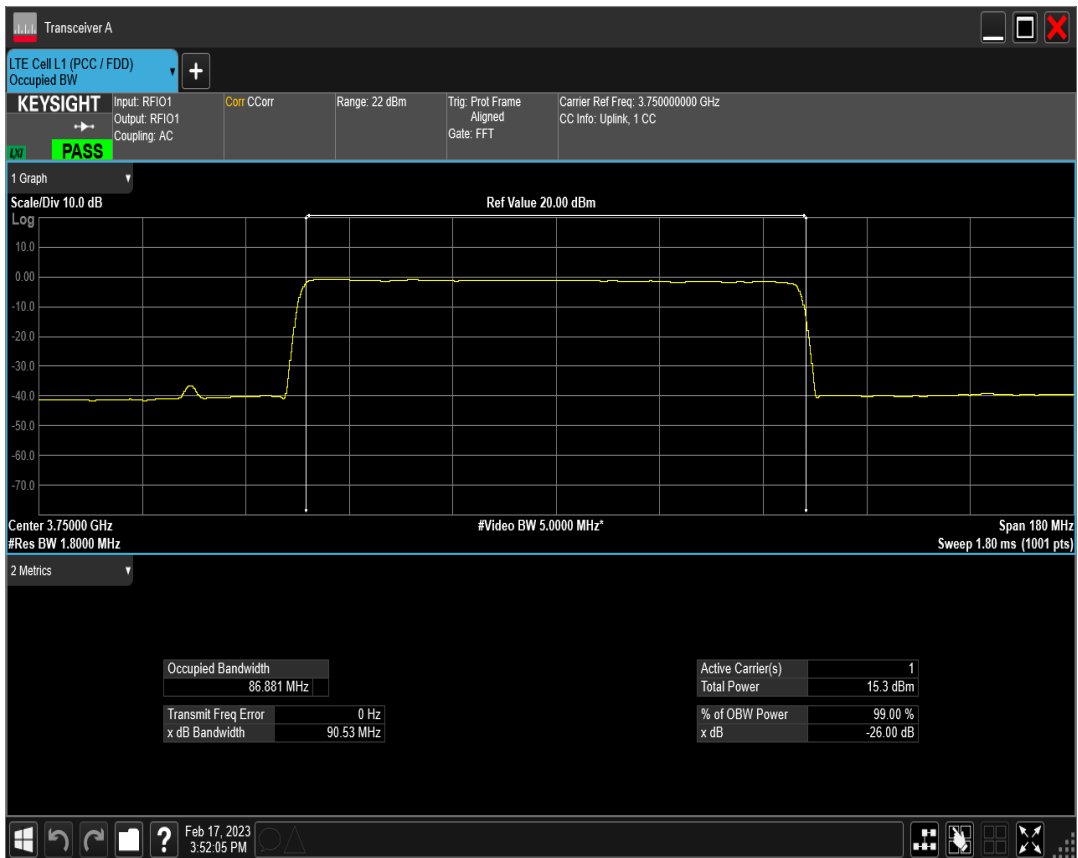

n78(3700-3800) SCS=30kHz DFT 256QAM BW=80MHz Channel=650000 RB=216@0

n78(3700-3800) SCS=30kHz DFT BPSK BW=90MHz Channel=650000 RB=240@0

n78(3700-3800) SCS=30kHz DFT QPSK BW=90MHz Channel=650000 RB=240@0

n78(3700-3800) SCS=30kHz DFT 16QAM BW=90MHz Channel=650000 RB=240@0

n78(3700-3800) SCS=30kHz DFT 64QAM BW=90MHz Channel=650000 RB=240@0

n78(3700-3800) SCS=30kHz DFT 256QAM BW=90MHz Channel=650000 RB=240@0