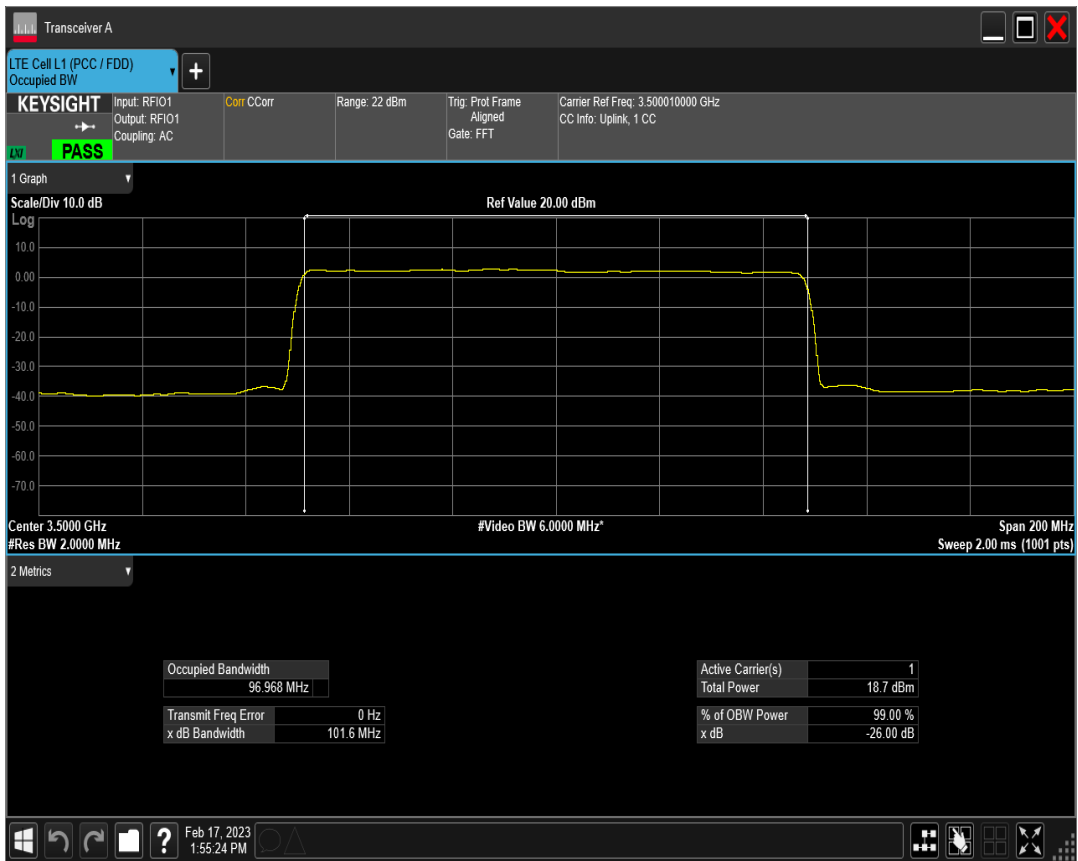

n78(3450-3550) SCS=30kHz DFT QPSK BW=100MHz Channel=633334 RB=270 @0