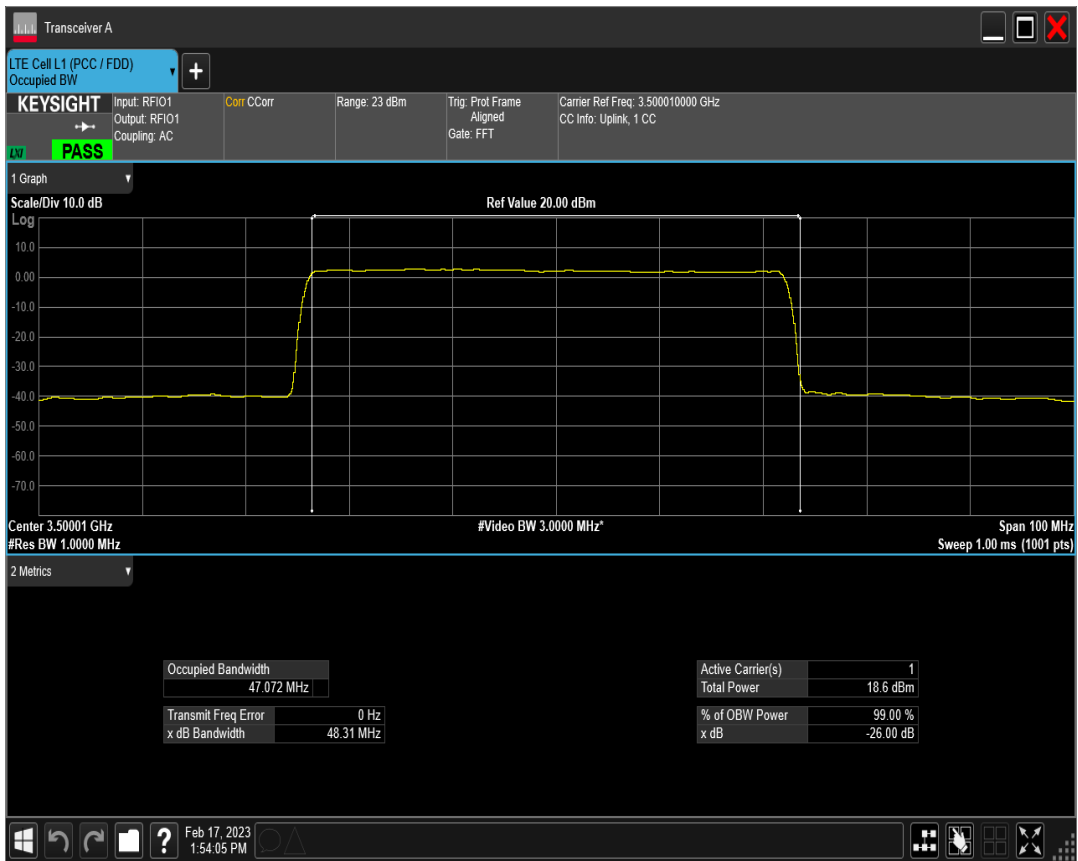

n78(3450-3550) SCS=30kHz DFT QPSK BW=50MHz Channel=633334 RB=128@0