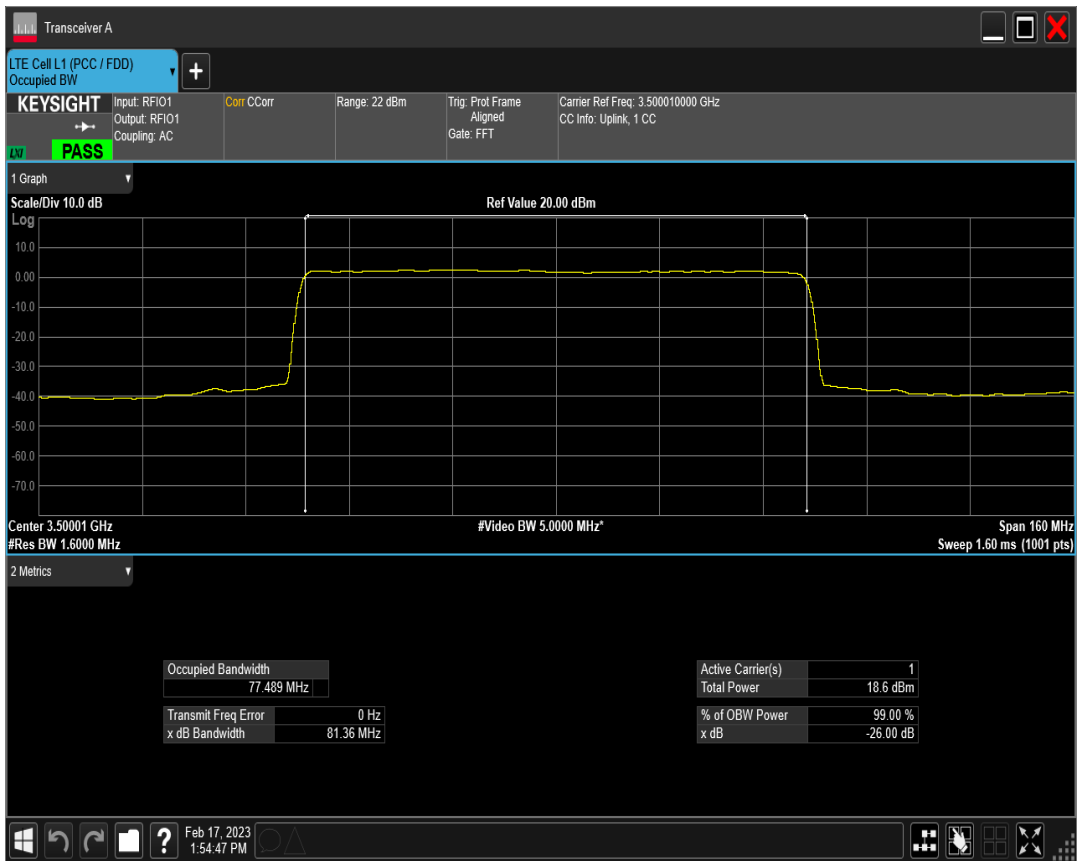

n78(3450-3550) SCS=30kHz DFT QPSK BW=80MHz Channel=633334 RB=216@0