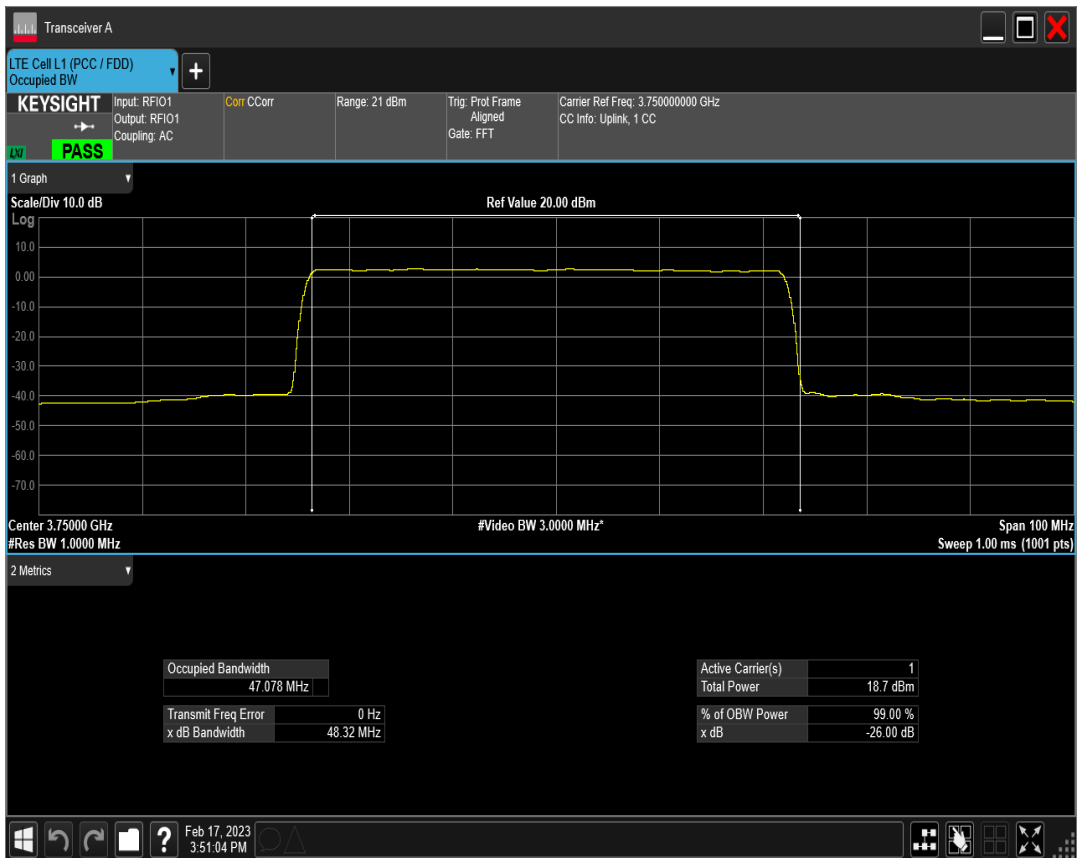

n78(3700-3800) SCS=30kHz DFT 64QAM BW=40MHz Channel=650000 RB=100@0

n78(3700-3800) SCS=30kHz DFT 256QAM BW=40MHz Channel=650000 RB=100@0

n78(3700-3800) SCS=30kHz DFT BPSK BW=50MHz Channel=650000 RB=128@0

n78(3700-3800) SCS=30kHz DFT QPSK BW=50MHz Channel=650000 RB=128@0

n78(3700-3800) SCS=30kHz DFT 16QAM BW=50MHz Channel=650000 RB=128@0

n78(3700-3800) SCS=30kHz DFT 64QAM BW=50MHz Channel=650000 RB=128@0