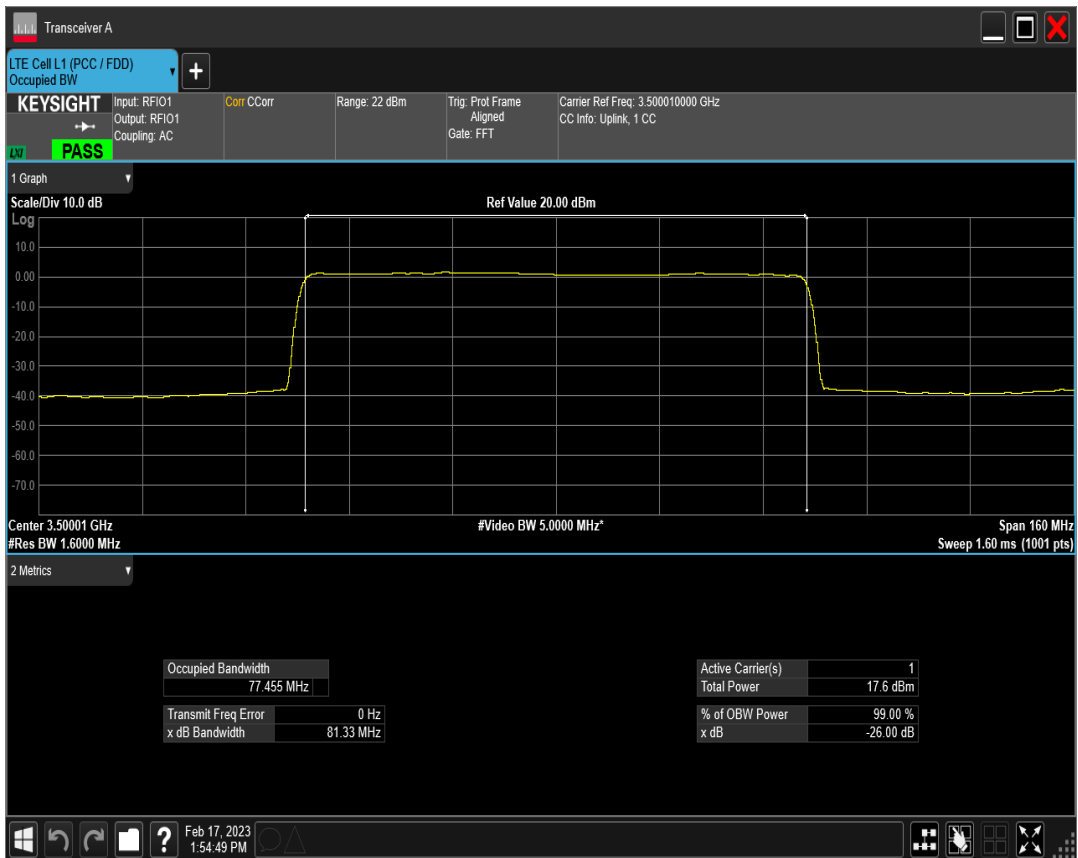

n78(3450-3550) SCS=30kHz DFT 16QAM BW=80MHz Channel=633334 RB=216@0