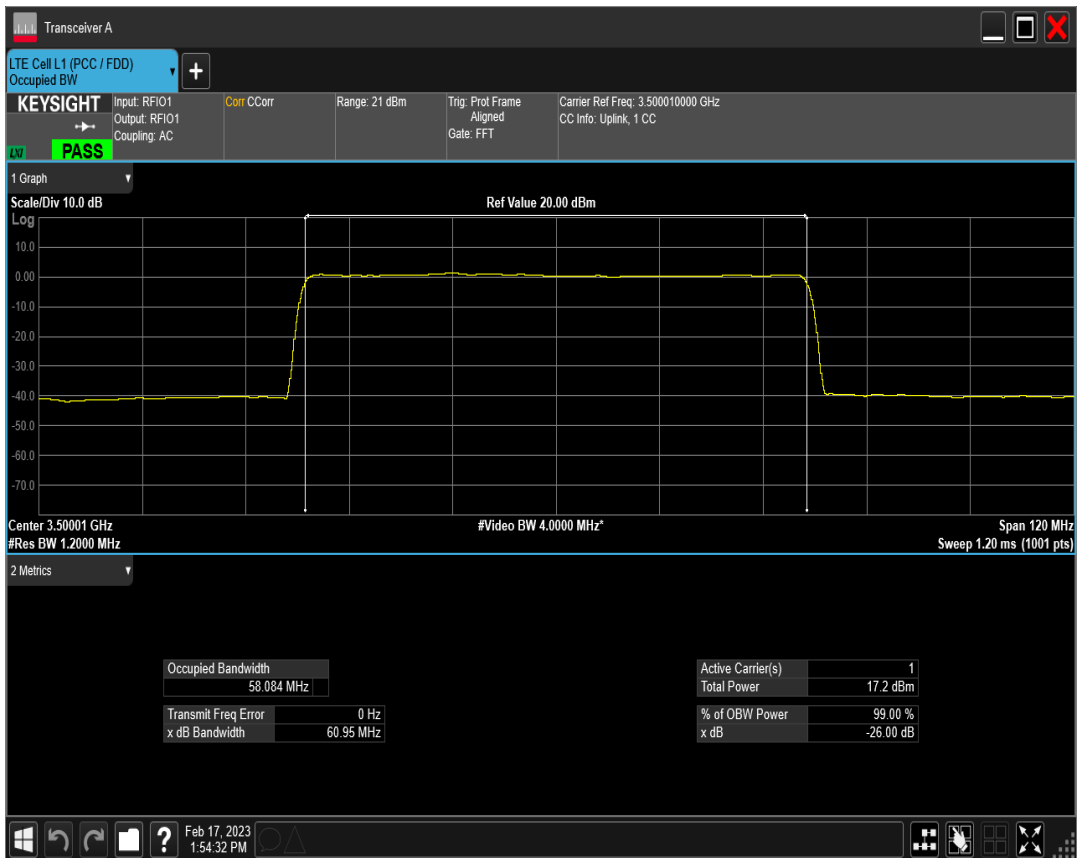

n78(3450-3550) SCS=30kHz DFT BPSK BW=60MHz Channel=633334 RB=162@0

n78(3450-3550) SCS=30kHz DFT QPSK BW=60MHz Channel=633334 RB=162@0

n78(3450-3550) SCS=30kHz DFT 16QAM BW=60MHz Channel=633334 RB=162@0

n78(3450-3550) SCS=30kHz DFT 64QAM BW=60MHz Channel=633334 RB=162@0