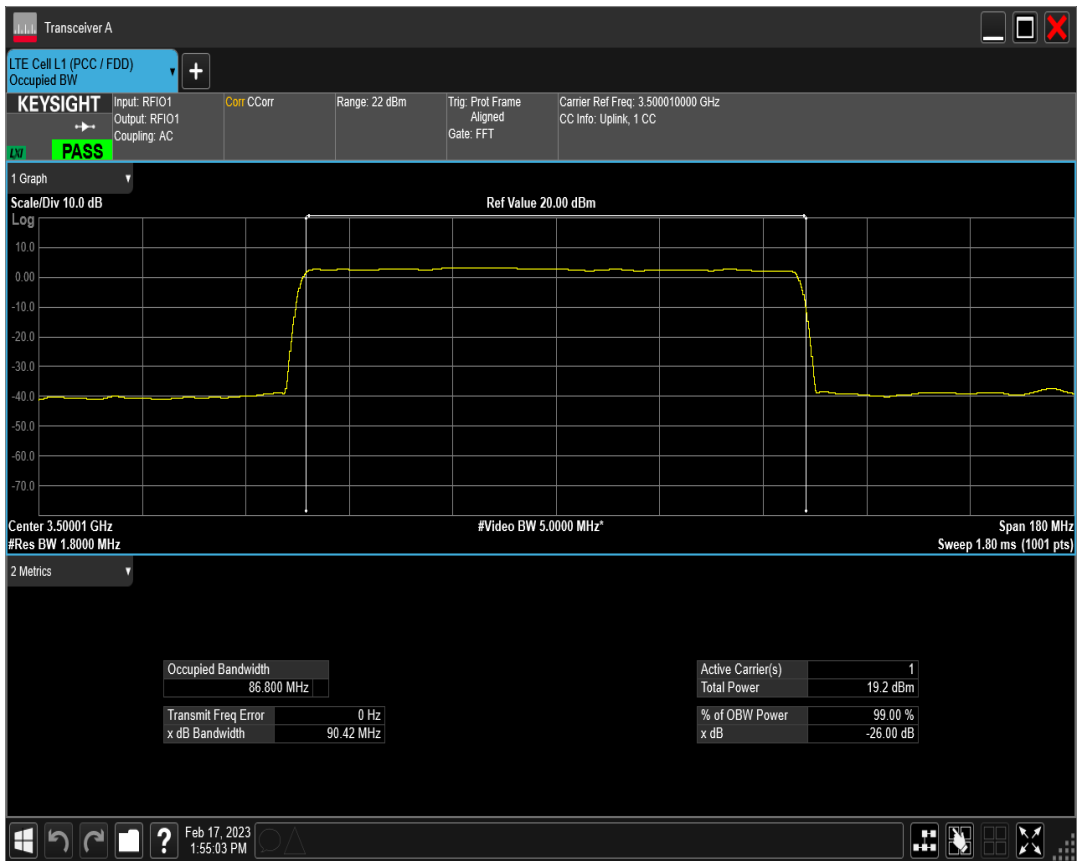

n78(3450-3550) SCS=30kHz DFT BPSK BW=90MHz Channel=633334 RB=240@0