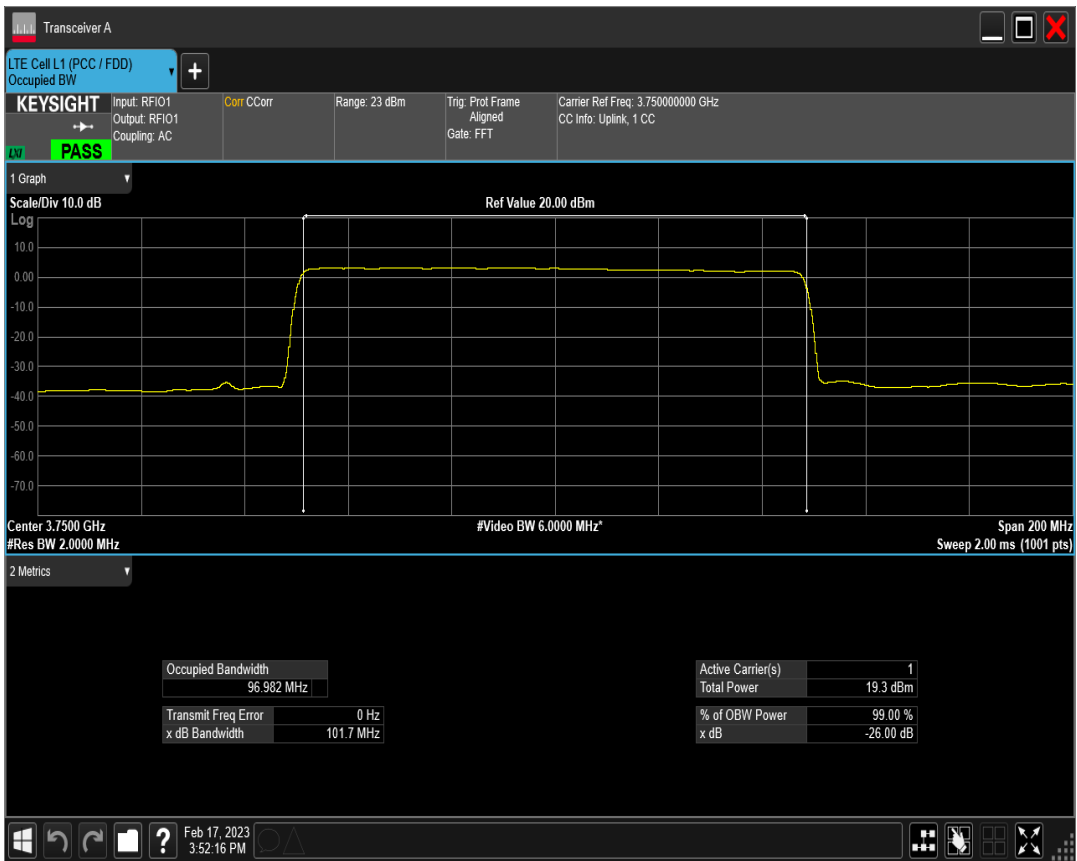

n78(3700-3800) SCS=30kHz DFT 256QAM BW=80MHz Channel=650000 RB=216@0

n78(3700-3800) SCS=30kHz DFT BPSK BW=90MHz Channel=650000 RB=240@0

n78(3700-3800) SCS=30kHz DFT QPSK BW=90MHz Channel=650000 RB=240@0

n78(3700-3800) SCS=30kHz DFT 16QAM BW=90MHz Channel=650000 RB=240@0

n78(3700-3800) SCS=30kHz DFT 64QAM BW=90MHz Channel=650000 RB=240@0

n78(3700-3800) SCS=30kHz DFT 256QAM BW=90MHz Channel=650000 RB=240@0

n78(3700-3800) SCS=30kHz DFT BPSK BW=100MHz Channel=650000 RB=270@0

n78(3700-3800) SCS=30kHz DFT QPSK BW=100MHz Channel=650000 RB=270@0

n78(3700-3800) SCS=30kHz DFT 16QAM BW=100MHz Channel=650000 RB=270@0