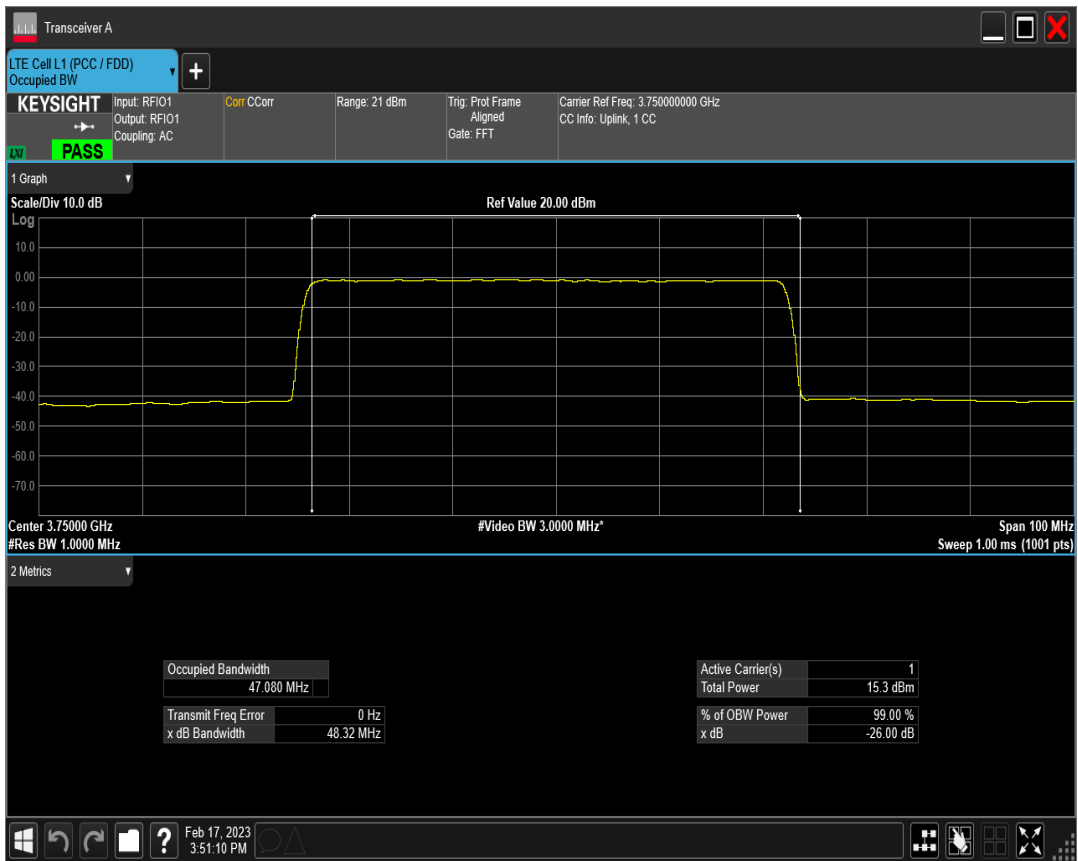

n78(3700-3800) SCS=30kHz DFT QPSK BW=50MHz Channel=650000 RB=128@0

n78(3700-3800) SCS=30kHz DFT 16QAM BW=50MHz Channel=650000 RB=128@0

n78(3700-3800) SCS=30kHz DFT 64QAM BW=50MHz Channel=650000 RB=128@0

n78(3700-3800) SCS=30kHz DFT 256QAM BW=50MHz Channel=650000 RB=128@0

n78(3700-3800) SCS=30kHz DFT BPSK BW=60MHz Channel=650000 RB=162@0

n78(3700-3800) SCS=30kHz DFT QPSK BW=60MHz Channel=650000 RB=162@0