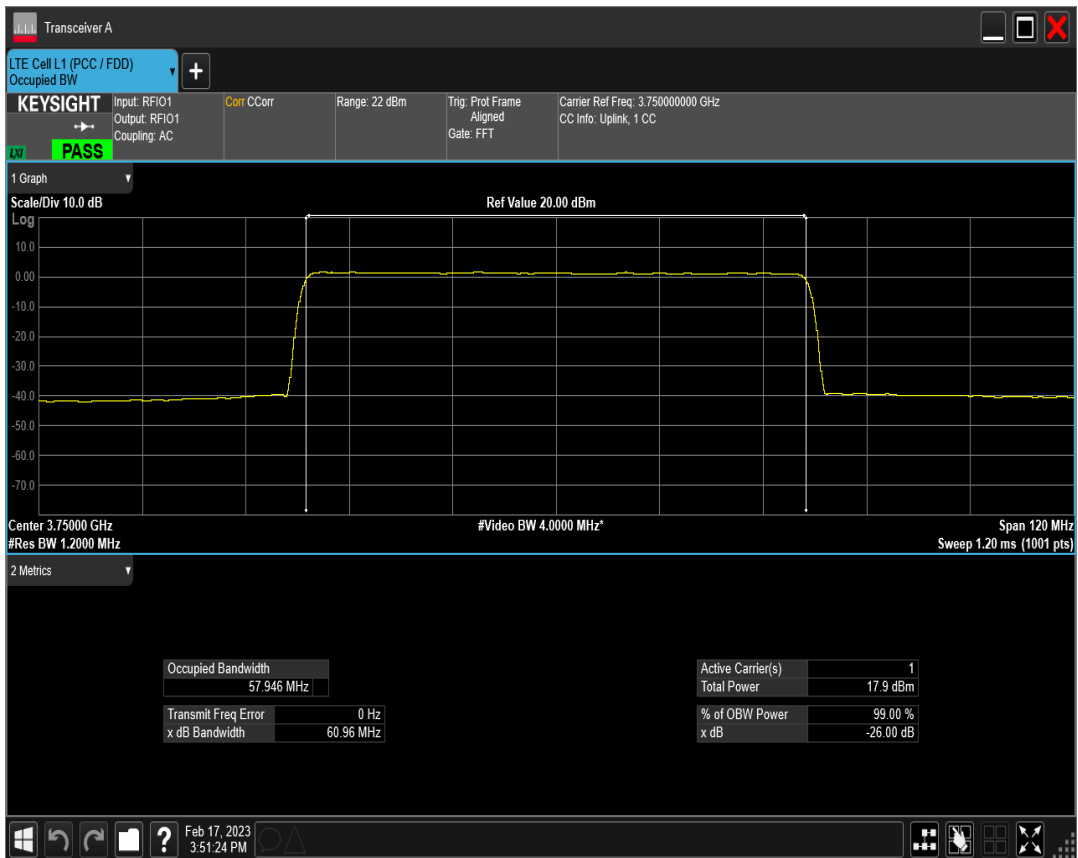

n78(3700-3800) SCS=30kHz DFT 256QAM BW=50MHz Channel=650000 RB=128@0

n78(3700-3800) SCS=30kHz DFT BPSK BW=60MHz Channel=650000 RB=162@0

n78(3700-3800) SCS=30kHz DFT QPSK BW=60MHz Channel=650000 RB=162@0

n78(3700-3800) SCS=30kHz DFT 16QAM BW=60MHz Channel=650000 RB=162@0

n78(3700-3800) SCS=30kHz DFT 64QAM BW=60MHz Channel=650000 RB=162@0

n78(3700-3800) SCS=30kHz DFT 256QAM BW=60MHz Channel=650000 RB=162@0