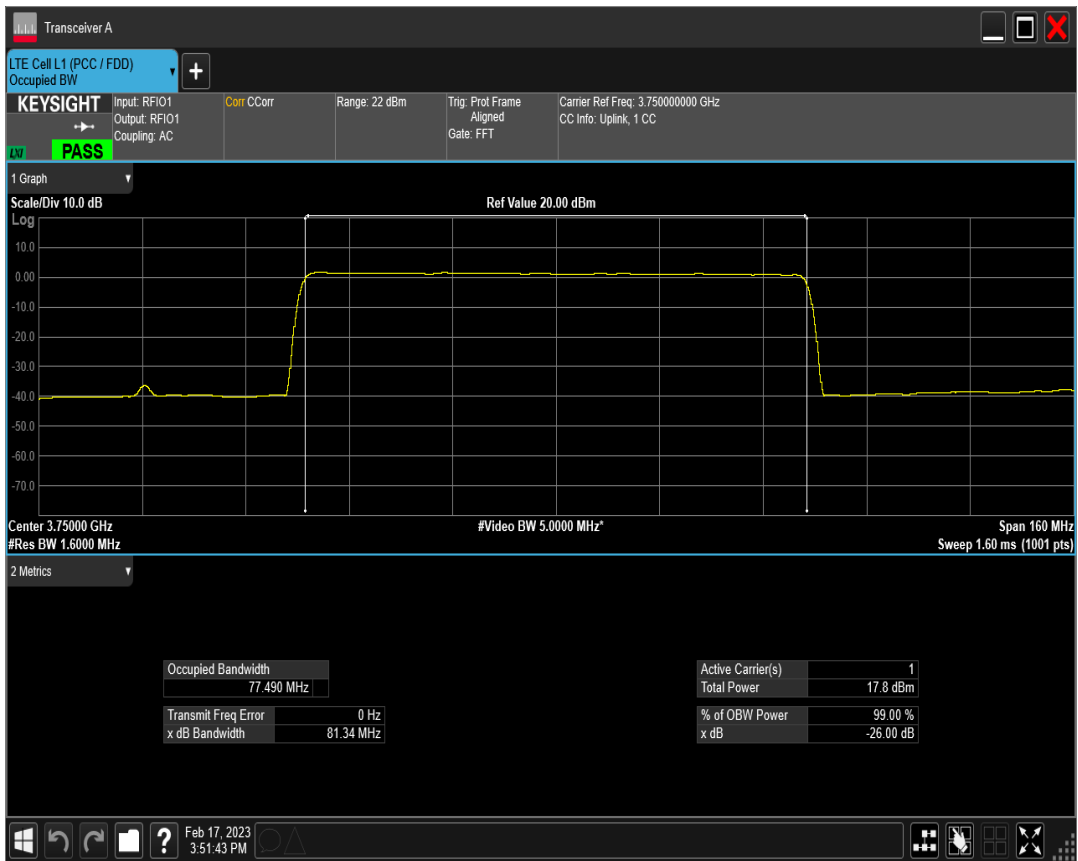

n78(3700-3800) SCS=30kHz DFT 256QAM BW=50MHz Channel=650000 RB=128@0

n78(3700-3800) SCS=30kHz DFT BPSK BW=60MHz Channel=650000 RB=162@0

n78(3700-3800) SCS=30kHz DFT QPSK BW=60MHz Channel=650000 RB=162@0

n78(3700-3800) SCS=30kHz DFT 16QAM BW=60MHz Channel=650000 RB=162@0

n78(3700-3800) SCS=30kHz DFT 64QAM BW=60MHz Channel=650000 RB=162@0

n78(3700-3800) SCS=30kHz DFT 256QAM BW=60MHz Channel=650000 RB=162@0

n78(3700-3800) SCS=30kHz DFT BPSK BW=80MHz Channel=650000 RB=216@0

n78(3700-3800) SCS=30kHz DFT QPSK BW=80MHz Channel=650000 RB=216@0

n78(3700-3800) SCS=30kHz DFT 16QAM BW=80MHz Channel=650000 RB=216@0

n78(3700-3800) SCS=30kHz DFT 64QAM BW=80MHz Channel=650000 RB=216@0