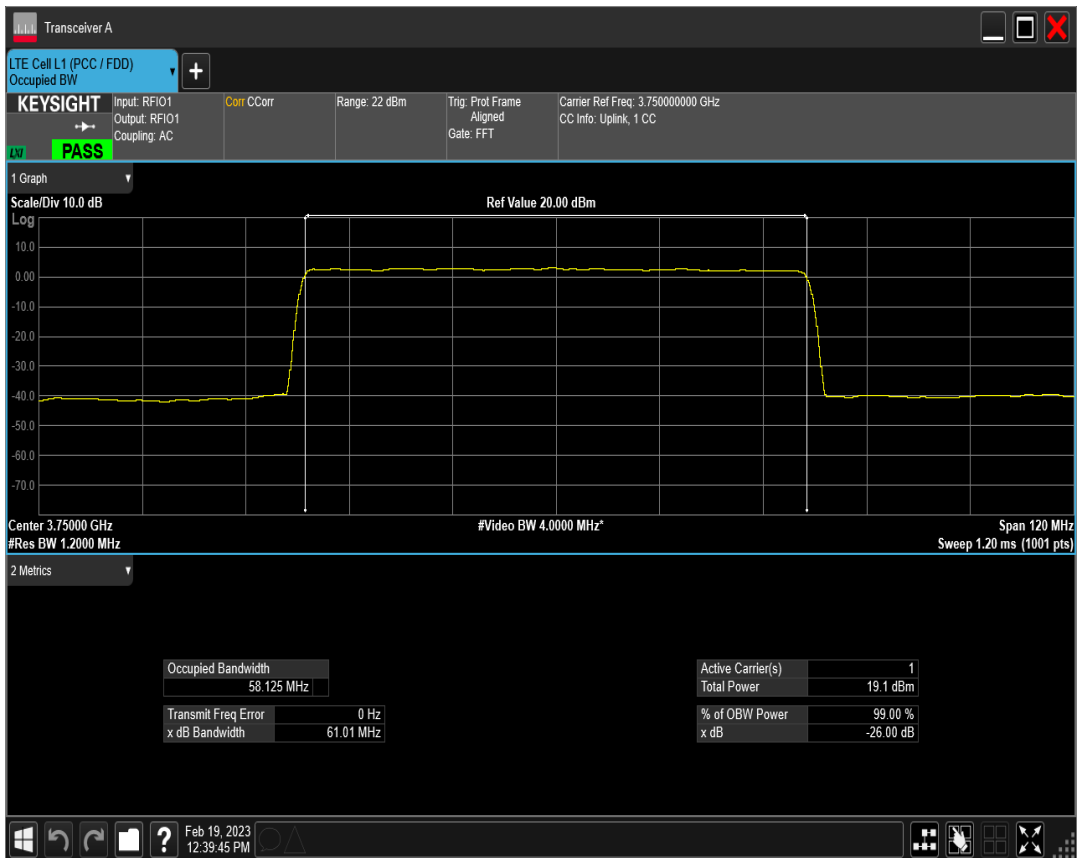

n78(3700-3800) SCS=30kHz DFT QPSK BW=50MHz Channel=650000 RB=128@0

n78(3700-3800) SCS=30kHz DFT 16QAM BW=50MHz Channel=650000 RB=128@0

n78(3700-3800) SCS=30kHz DFT 64QAM BW=50MHz Channel=650000 RB=128@0

n78(3700-3800) SCS=30kHz DFT 256QAM BW=50MHz Channel=650000 RB=128@0

n78(3700-3800) SCS=30kHz DFT BPSK BW=60MHz Channel=650000 RB=162@0

n78(3700-3800) SCS=30kHz DFT QPSK BW=60MHz Channel=650000 RB=162@0