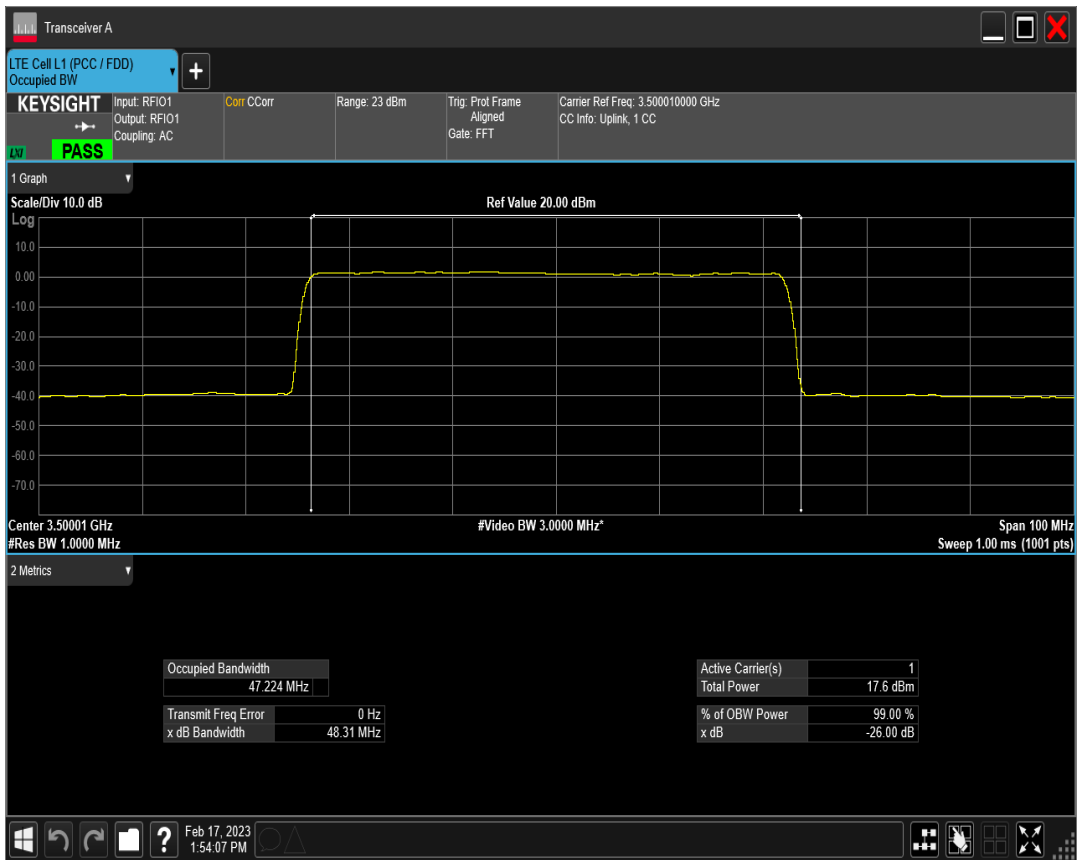

n78(3450-3550) SCS=30kHz DFT 16QAM BW=50MHz Channel=633334 RB=128@0