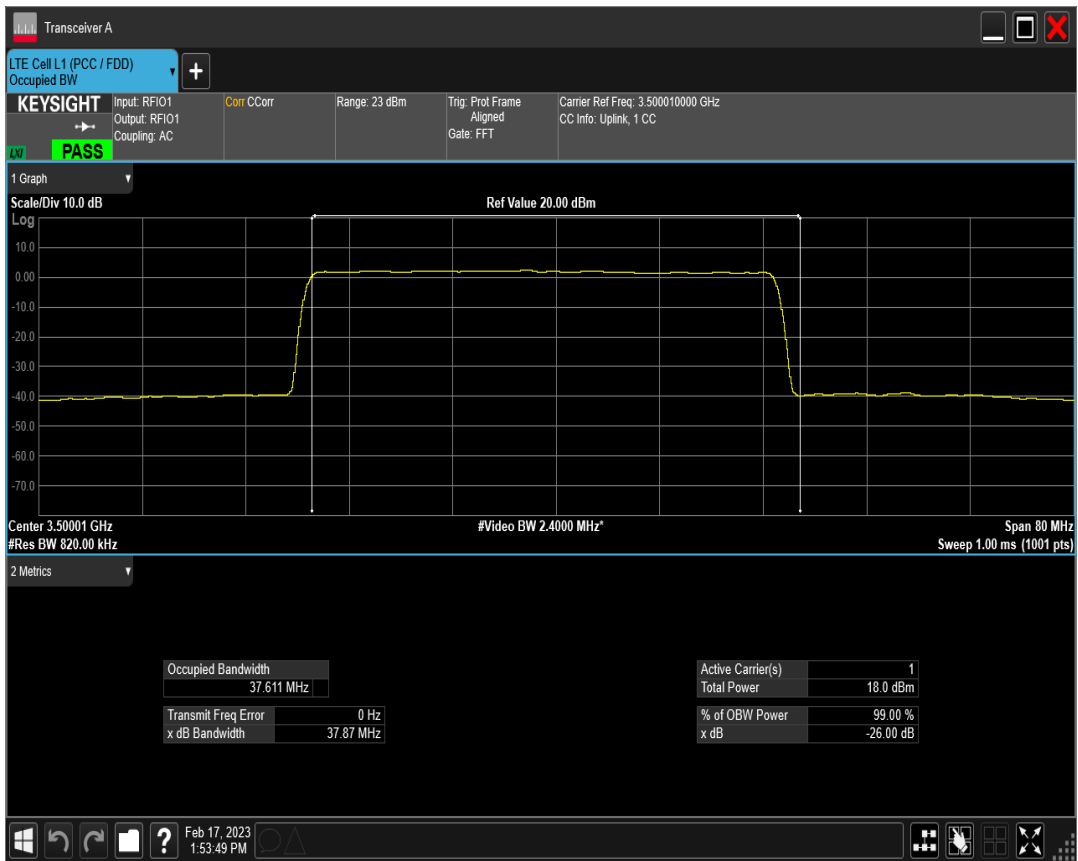

n78(3450-3550) SCS=30kHz DFT 16QAM BW=40MHz Channel=633334 RB=100@0