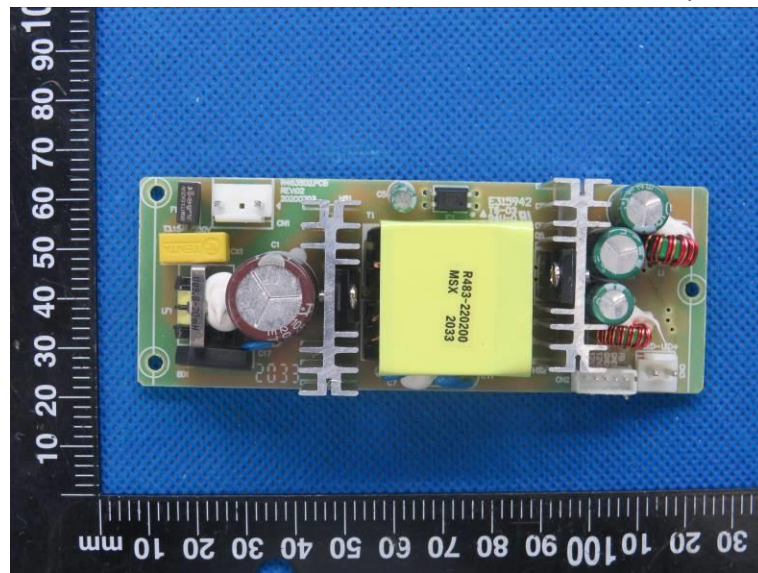

Product Name: PROJECTOR

Model No.: DP01

EUT Constructional Details

Internal Photo

-----End-----