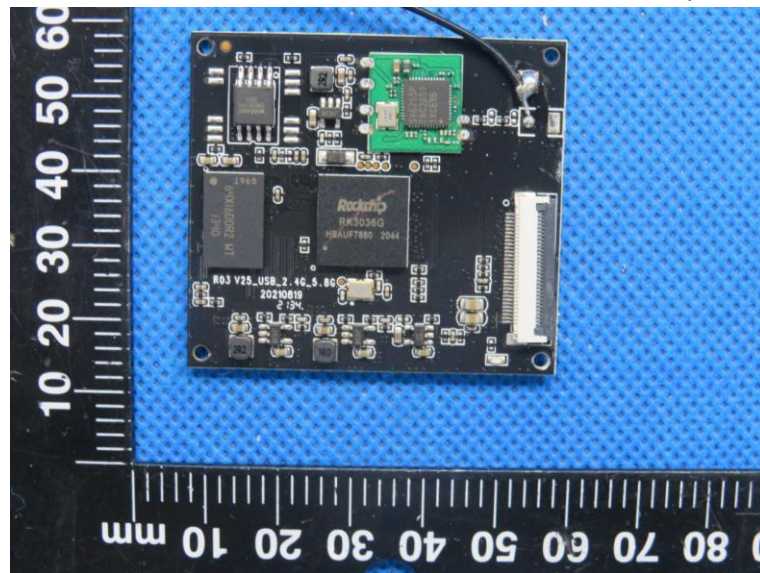

Product Name: PROJECTOR

Model No.: DP01

EUT Constructional Details

Internal Photo

-----End-----