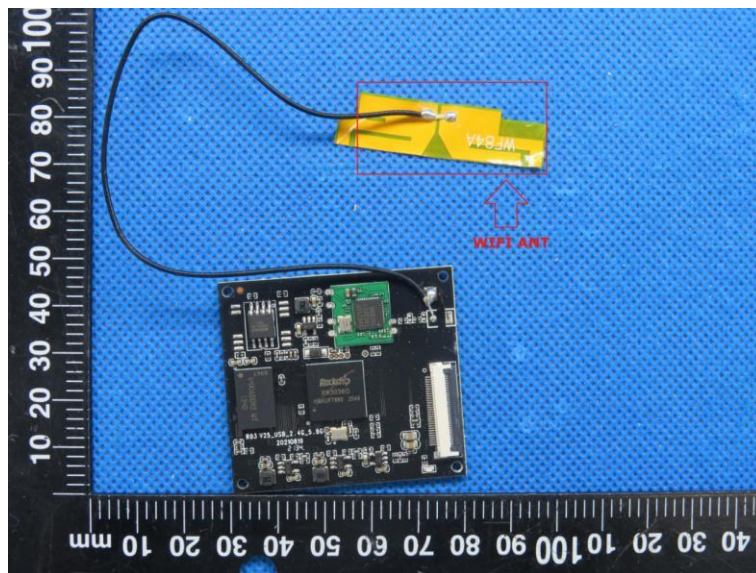

Product Name: PROJECTOR

Model No.: DP01

EUT Constructional Details

Internal Photo

-----End-----