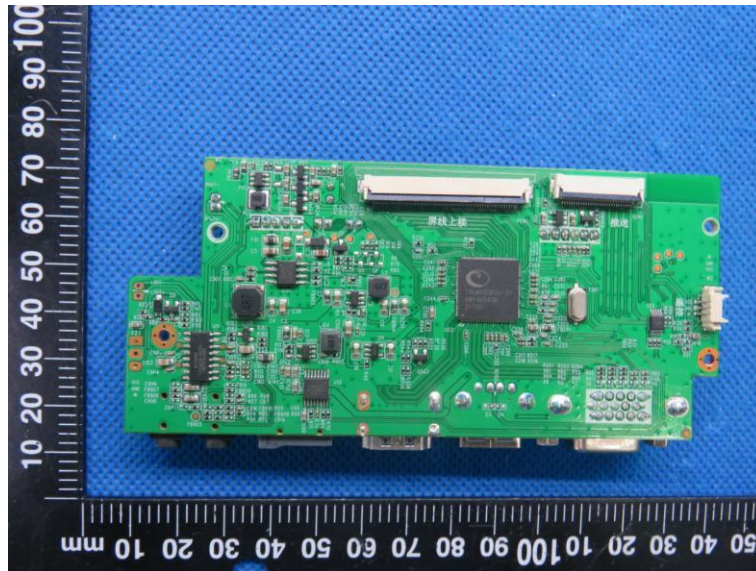

Product Name: PROJECTOR

Model No.: DP01

EUT Constructional Details

Internal Photo

-----End-----