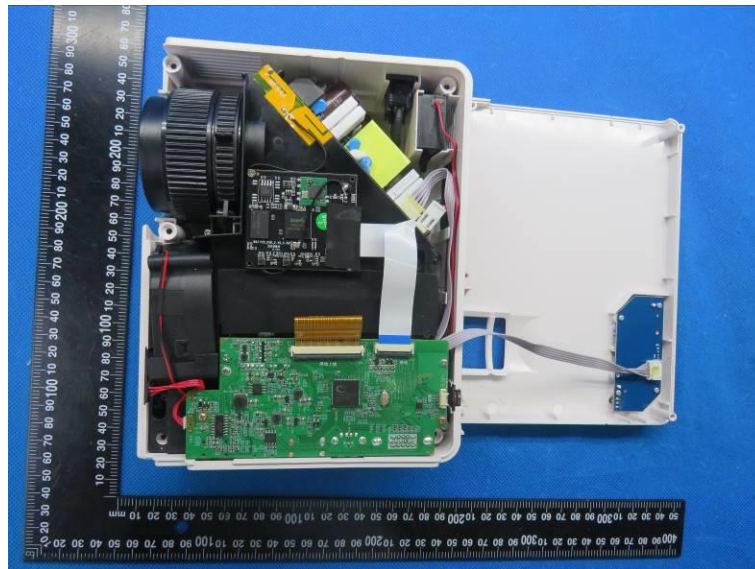

Product Name: PROJECTOR

Model No.: DP01

EUT Constructional Details

Internal Photo

-----End-----