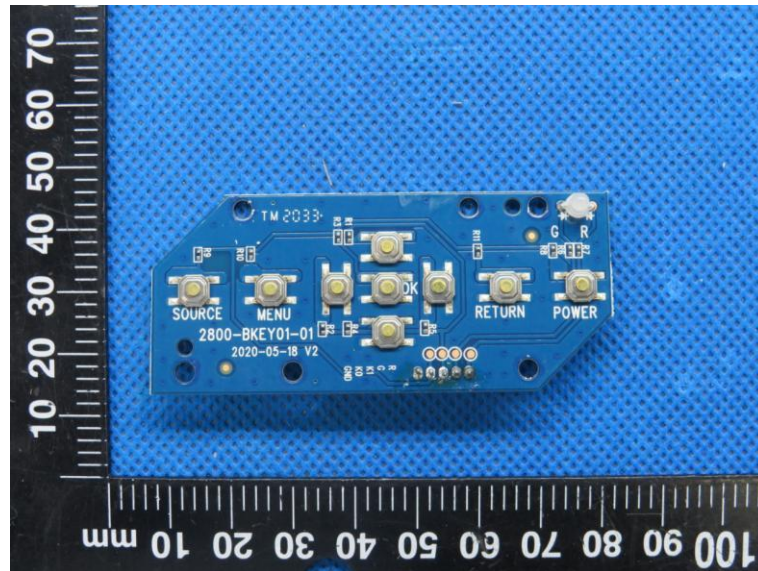

Product Name: PROJECTOR

Model No.: DP01

EUT Constructional Details

Internal Photo

-----End-----