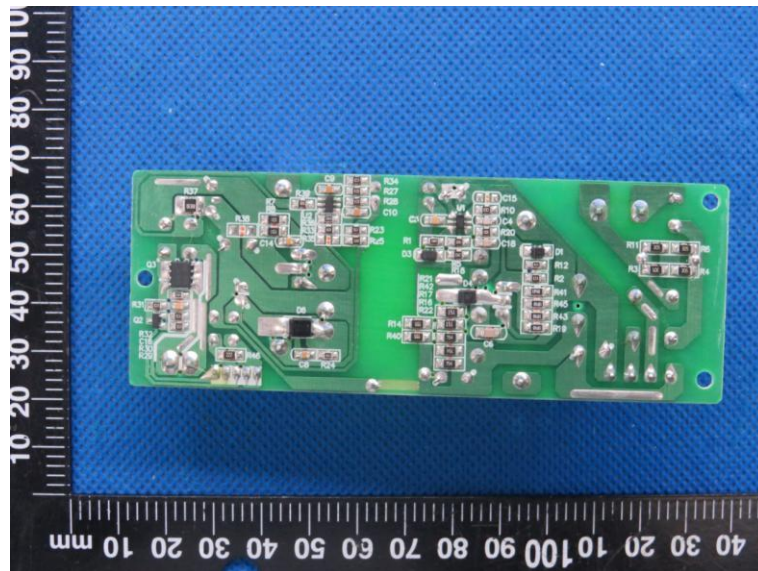

Product Name: PROJECTOR

Model No.: DP01

EUT Constructional Details

Internal Photo

-----End-----