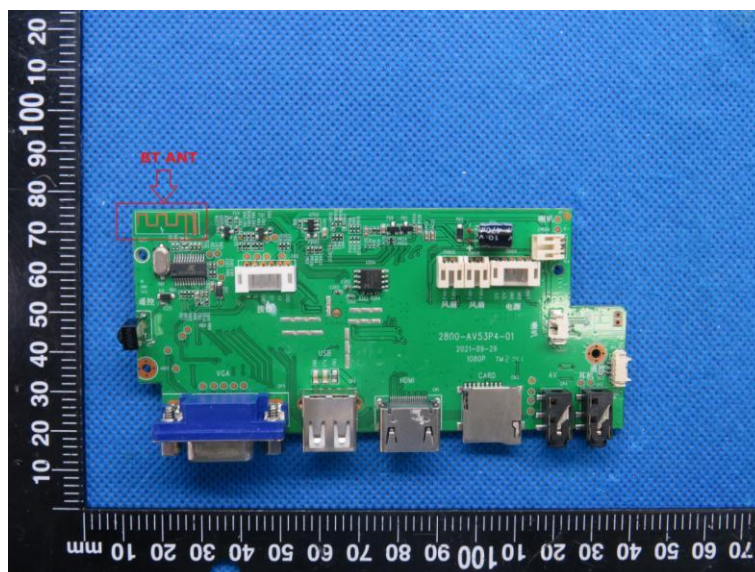

Product Name: PROJECTOR

Model No.: DP01

EUT Constructional Details

Internal Photo

-----End-----