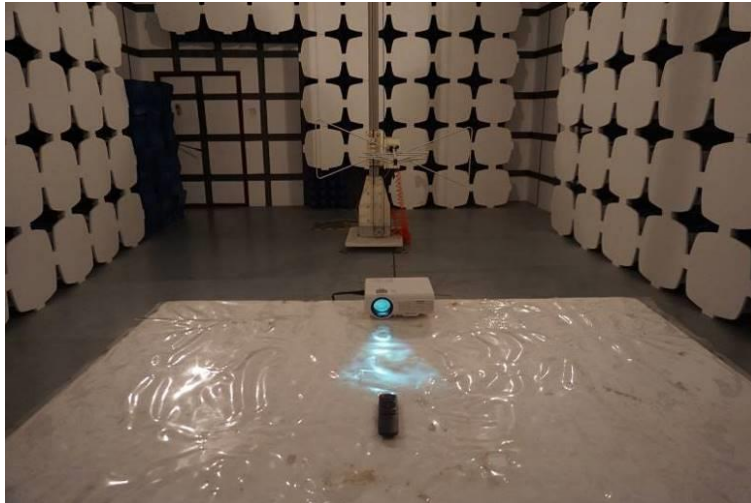

Product Name: PROJECTOR

Model No.: DP01

Test Setup Photo

Radiated Emission

Conducted Emission

-----End-----