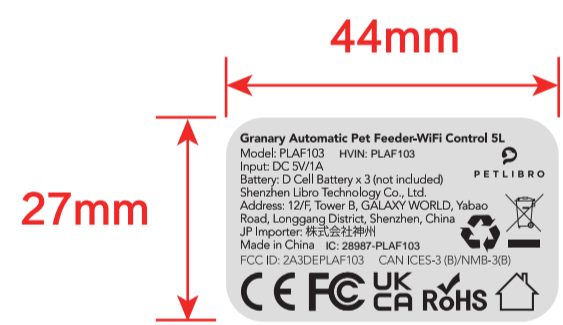

PLAF103-WIFI

SIZE: 44 x 27 mm, ± 1 mm