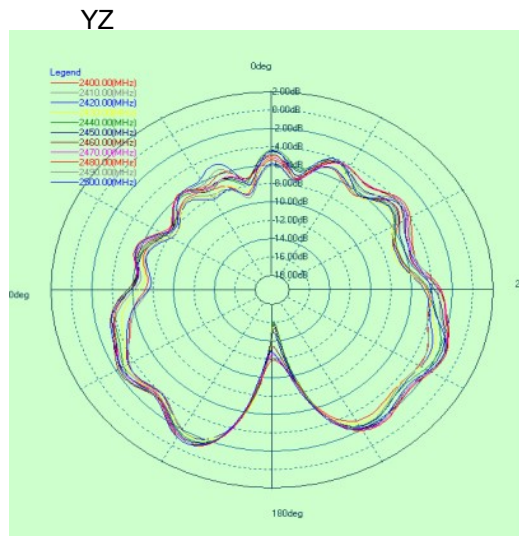

CUSTOMER NAME:	Tuya
PRODUCT NAME:	
Ren Feng P/N:	WBR3D
WRITED:	
DATE:	20190520
VERSIONS:	A

Frequency (MHz)	2400	2450	2500
Return Loss	-8.73	-11.76	-11.21
VSWR	2.16	1.71	1.77

Antenna Photo

Freq. (MHz)	Effi (%)	Gain (dBi)
2400	52.29	1.62
2410	52.17	1.71
2420	53.14	1.93
2430	54.16	1.98
2440	57.62	2.00
2450	59.64	2.17
2460	61.55	2.45
2470	60.64	2.38
2480	62.86	2.54
2490	59.85	2.30
2500	60.41	2.49