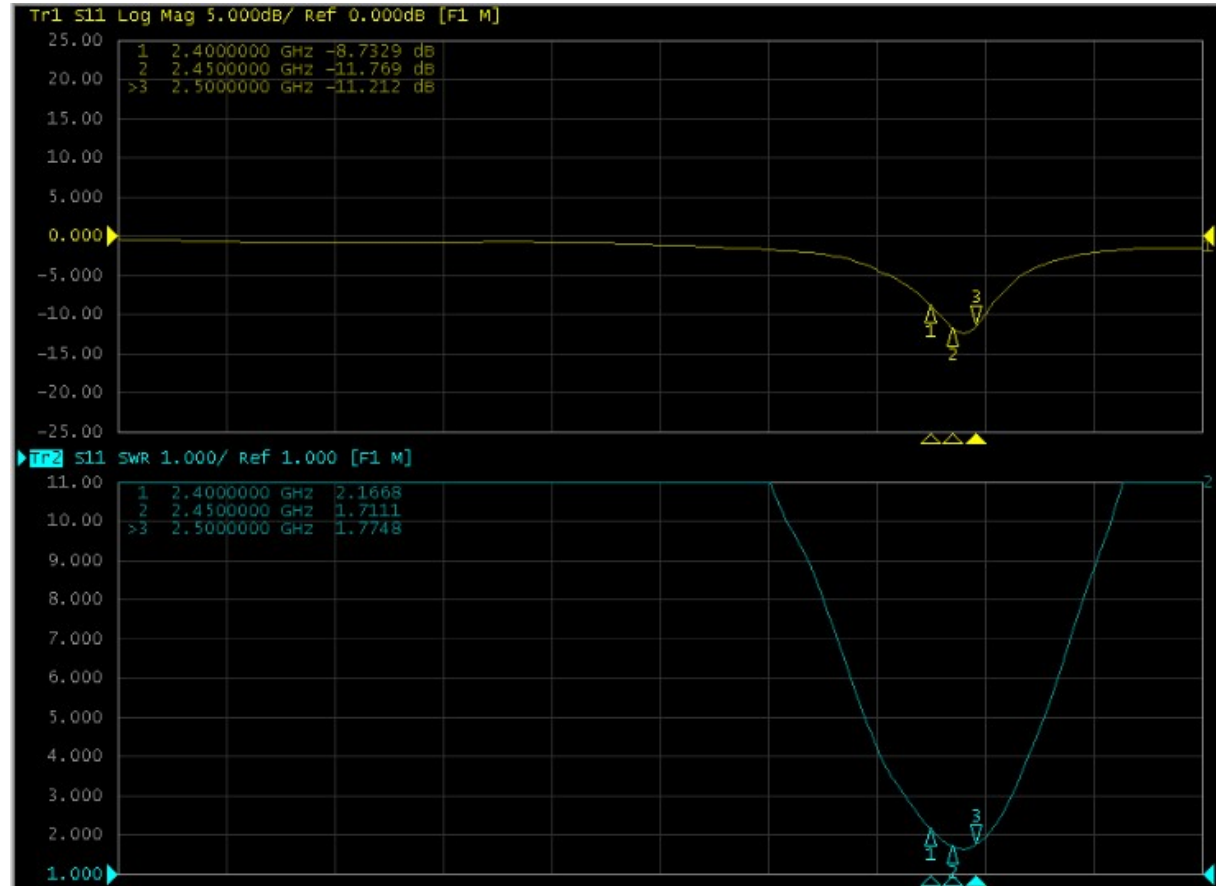

CUSTOMER NAME:	Tuya
PRODUCT NAME:	
Ren Feng P/N:	WBR3D
WRITED:	
DATE:	20190520
VERSIONS:	A

Frequency (MHz)	2400	2450	2500
Return Loss	-8.73	-11.76	-11.21
VSWR	2.16	1.71	1.77

Antenna Photo

Freq. (MHz)	Effi (%)	Gain (dBi)
2400	52.29	1.62
2410	52.17	1.71
2420	53.14	1.93
2430	54.16	1.98
2440	57.62	2.00
2450	59.64	2.17
2460	61.55	2.45
2470	60.64	2.38
2480	62.86	2.54
2490	59.85	2.30
2500	60.41	2.49