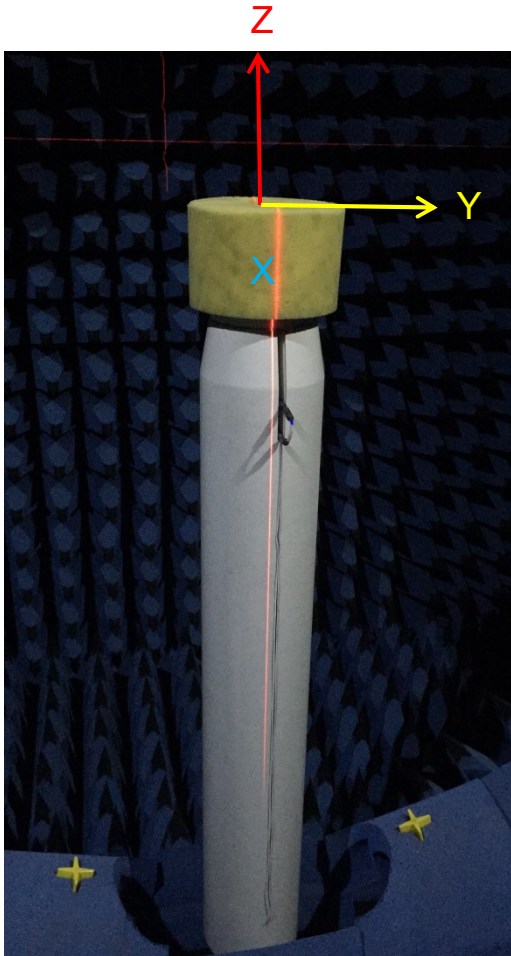

CUSTOMER NAME:	Tuya
PRODUCT NAME:	
Ren Feng P/N:	WBR3D
WRITED:	
DATE:	20190520
VERSIONS:	A

Frequency (MHz)	2400	2450	2500
Return Loss	-8.73	-11.76	-11.21
VSWR	2.16	1.71	1.77

Antenna Photo

Freq. (MHz)	Effi (%)	Gain (dBi)
2400	52.29	1.62
2410	52.17	1.71
2420	53.14	1.93
2430	54.16	1.98
2440	57.62	2.00
2450	59.64	2.17
2460	61.55	2.45
2470	60.64	2.38
2480	62.86	2.54
2490	59.85	2.30
2500	60.41	2.49