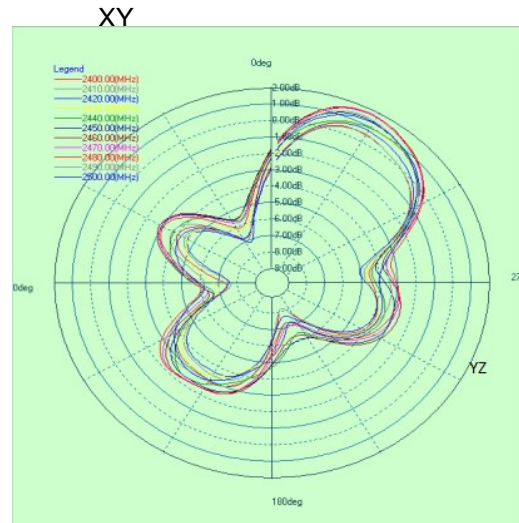

CUSTOMER NAME:	Tuya
PRODUCT NAME:	
Ren Feng P/N:	WBR3D
WRITED:	
DATE:	20190520
VERSIONS:	A

Frequency (MHz)	2400	2450	2500
Return Loss	-8.73	-11.76	-11.21
VSWR	2.16	1.71	1.77

Antenna Photo

Freq. (MHz)	Effi (%)	Gain (dBi)
2400	52.29	1.62
2410	52.17	1.71
2420	53.14	1.93
2430	54.16	1.98
2440	57.62	2.00
2450	59.64	2.17
2460	61.55	2.45
2470	60.64	2.38
2480	62.86	2.54
2490	59.85	2.30
2500	60.41	2.49