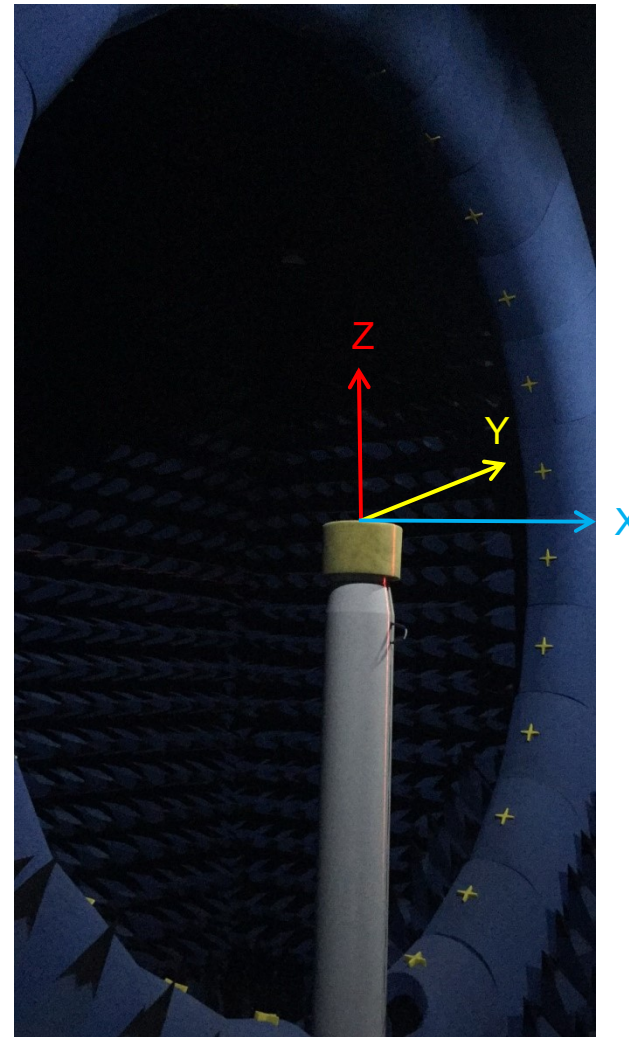

CUSTOMER NAME:	Tuya
PRODUCT NAME:	
Ren Feng P/N:	WBR3D
WRITED:	
DATE:	20190520
VERSIONS:	A

Frequency (MHz)	2400	2450	2500
Return Loss	-8.73	-11.76	-11.21
VSWR	2.16	1.71	1.77

Antenna Photo

Freq. (MHz)	Effi (%)	Gain (dBi)
2400	52.29	1.62
2410	52.17	1.71
2420	53.14	1.93
2430	54.16	1.98
2440	57.62	2.00
2450	59.64	2.17
2460	61.55	2.45
2470	60.64	2.38
2480	62.86	2.54
2490	59.85	2.30
2500	60.41	2.49