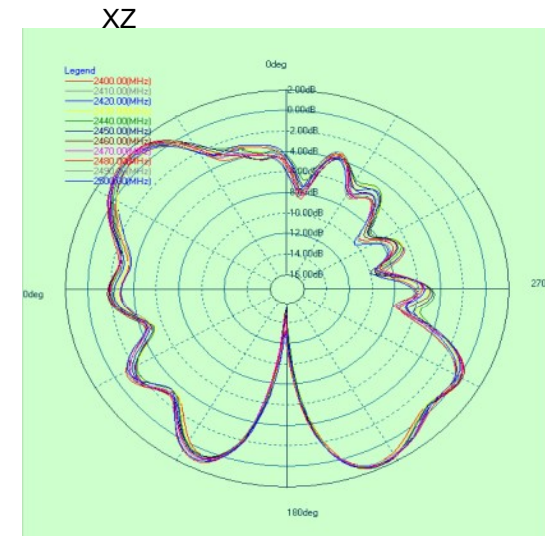

CUSTOMER NAME:	Tuya
PRODUCT NAME:	
Ren Feng P/N:	WBR3D
WRITED:	
DATE:	20190520
VERSIONS:	A

Frequency (MHz)	2400	2450	2500
Return Loss	-8.73	-11.76	-11.21
VSWR	2.16	1.71	1.77

Antenna Photo

Freq. (MHz)	Effi (%)	Gain (dBi)
2400	52.29	1.62
2410	52.17	1.71
2420	53.14	1.93
2430	54.16	1.98
2440	57.62	2.00
2450	59.64	2.17
2460	61.55	2.45
2470	60.64	2.38
2480	62.86	2.54
2490	59.85	2.30
2500	60.41	2.49