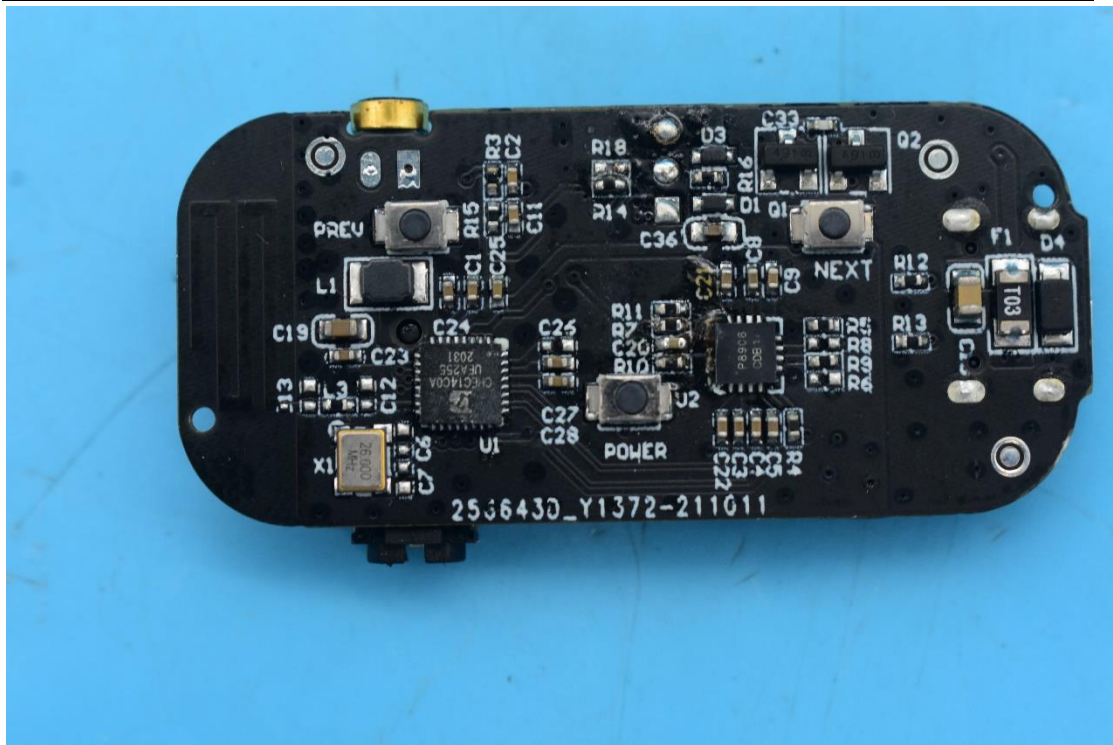

FCC ID:2A3DB-B9011, MODEL NAME:XF-B9011, SF-BT002,

B112

Internal Photos

1. EUT uncover view

2. Antenna view