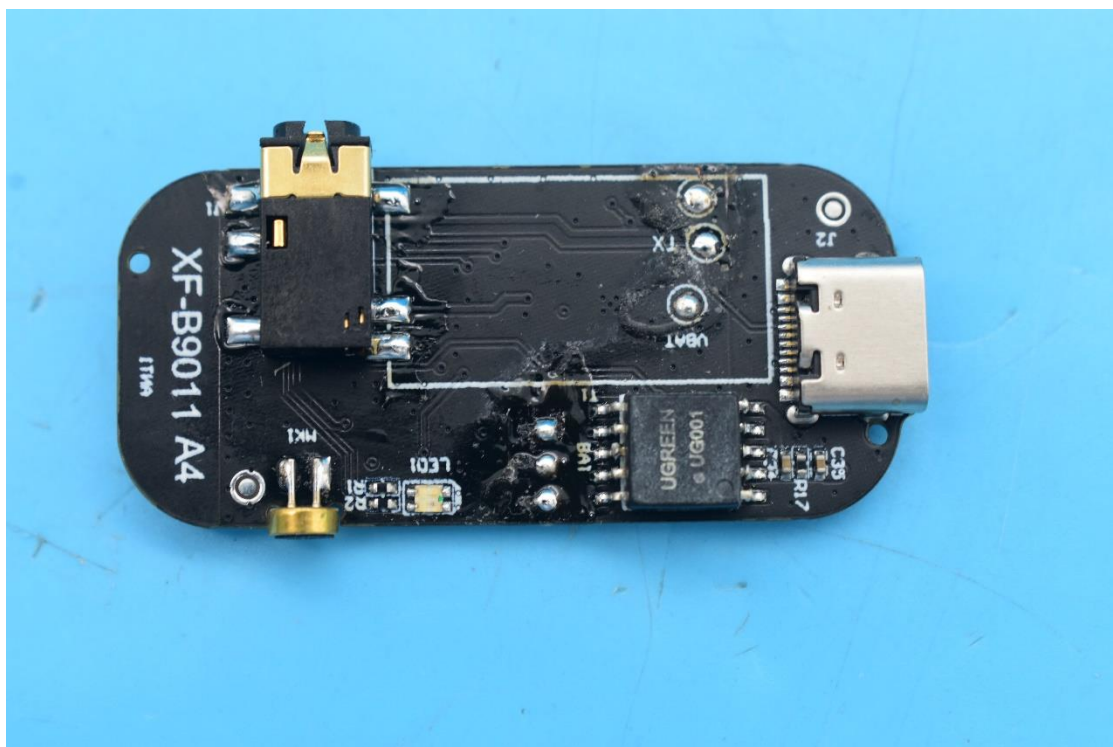

FCC ID:2A3DB-B9011, MODEL NAME:XF-B9011, SF-BT002,

B112

Internal Photos

1. EUT uncover view

2. Antenna view