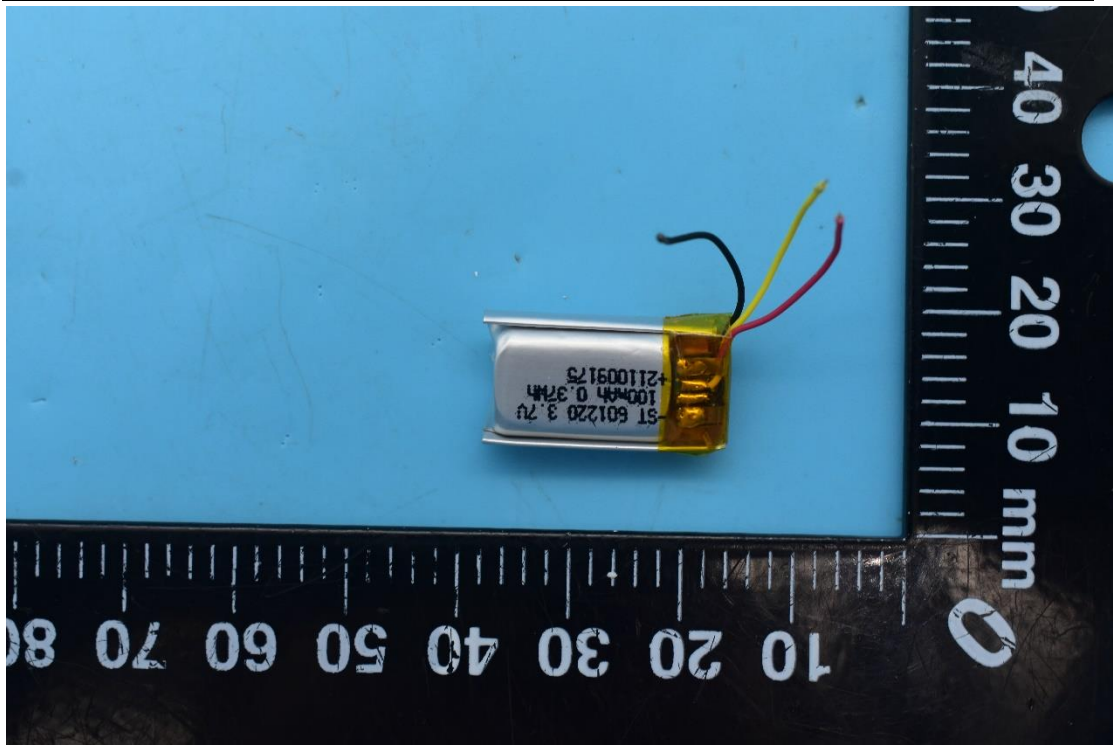

FCC ID:2A3DB-B9011, MODEL NAME:XF-B9011, SF-BT002,

B112

Internal Photos

1. EUT uncover view

2. Antenna view