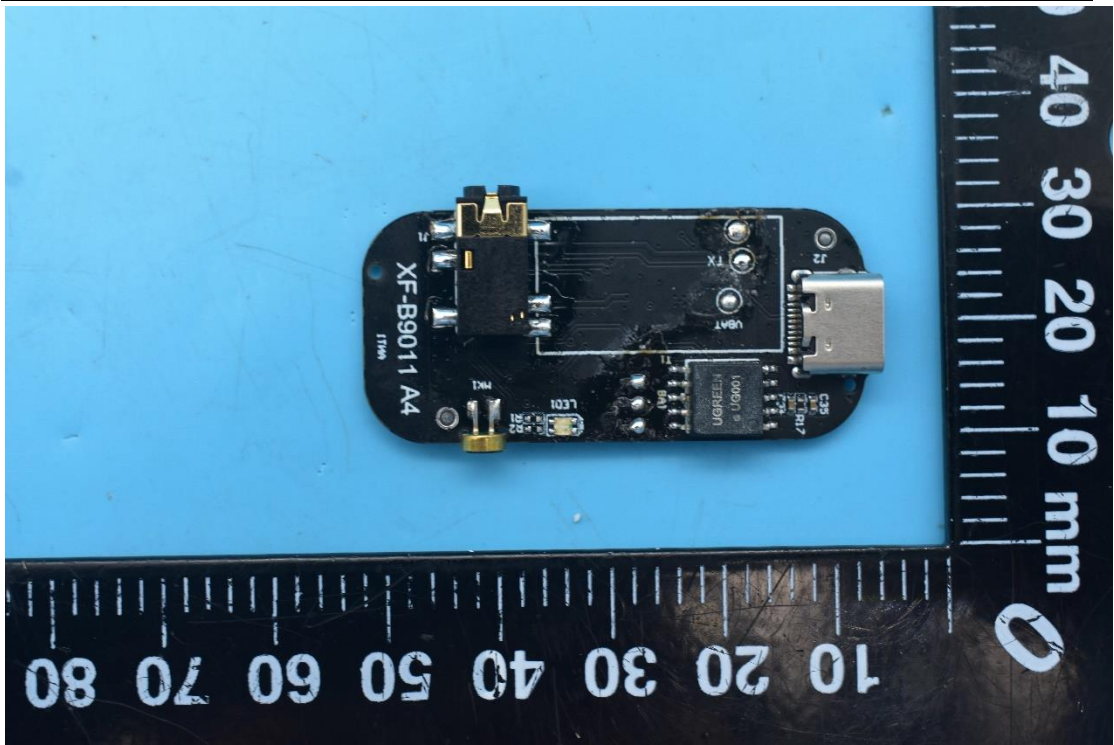

FCC ID:2A3DB-B9011, MODEL NAME:XF-B9011, SF-BT002,

B112

Internal Photos

1. EUT uncover view

2. Antenna view