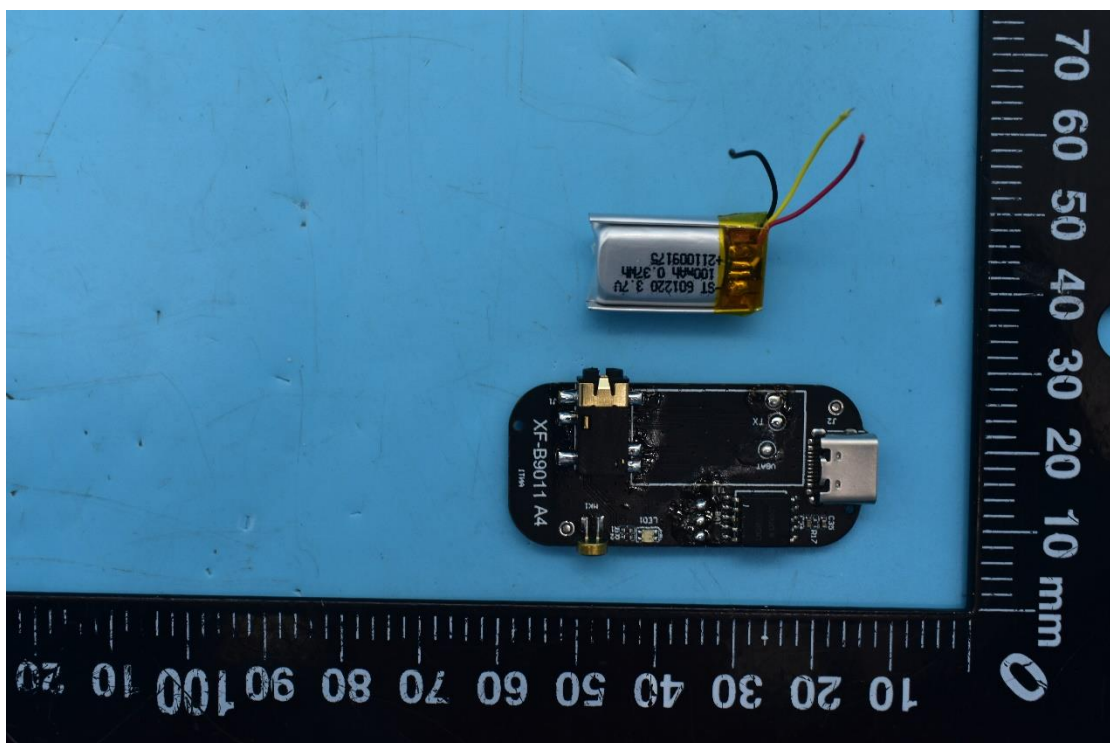

FCC ID:2A3DB-B9011, MODEL NAME:XF-B9011, SF-BT002,

B112

Internal Photos

1. EUT uncover view

2. Antenna view