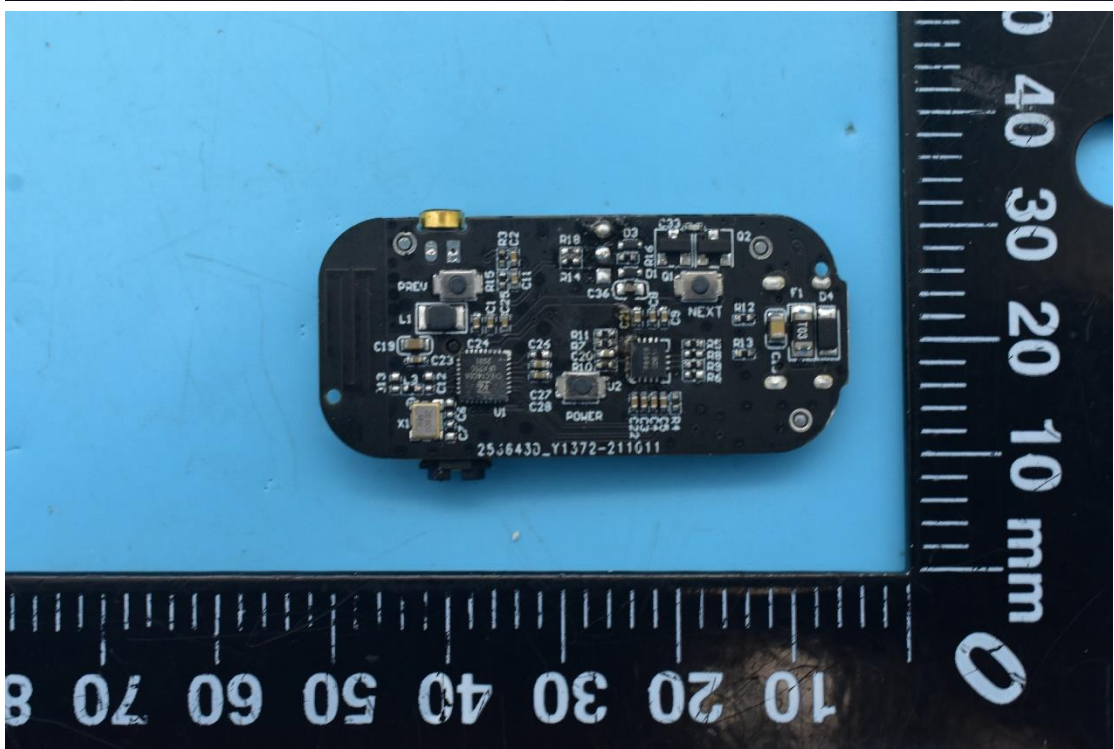

FCC ID:2A3DB-B9011, MODEL NAME:XF-B9011, SF-BT002,

B112

Internal Photos

1. EUT uncover view

2. Antenna view