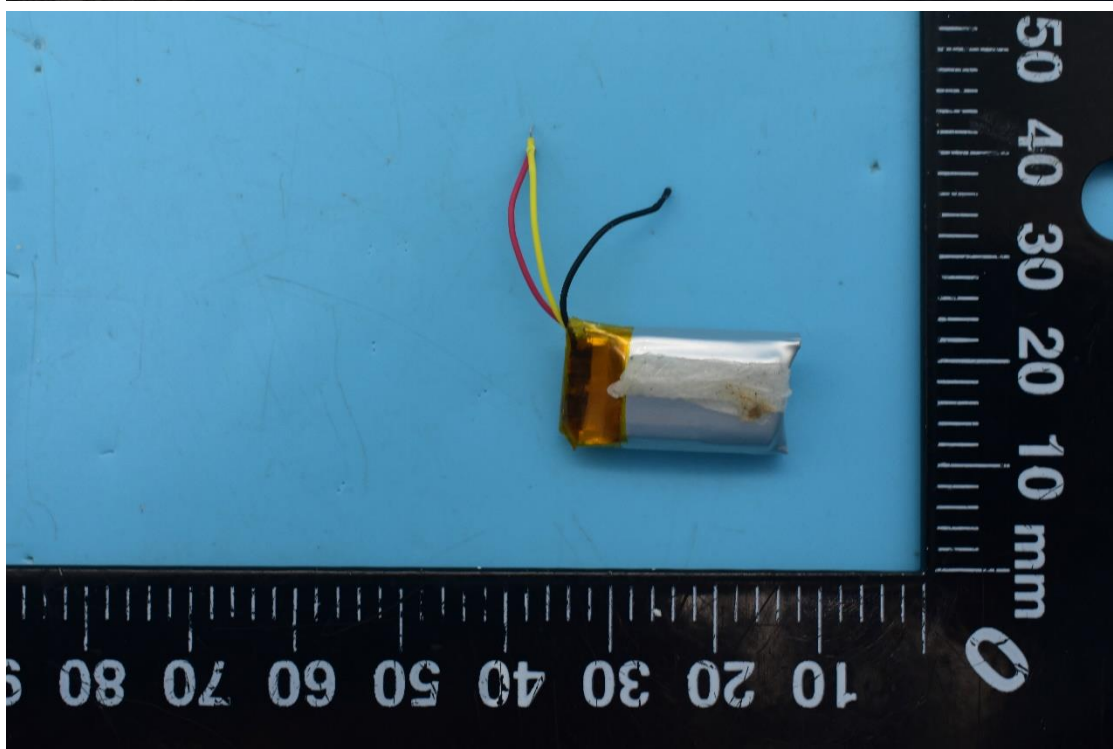

FCC ID:2A3DB-B9011, MODEL NAME:XF-B9011, SF-BT002,

B112

Internal Photos

1. EUT uncover view

2. Antenna view