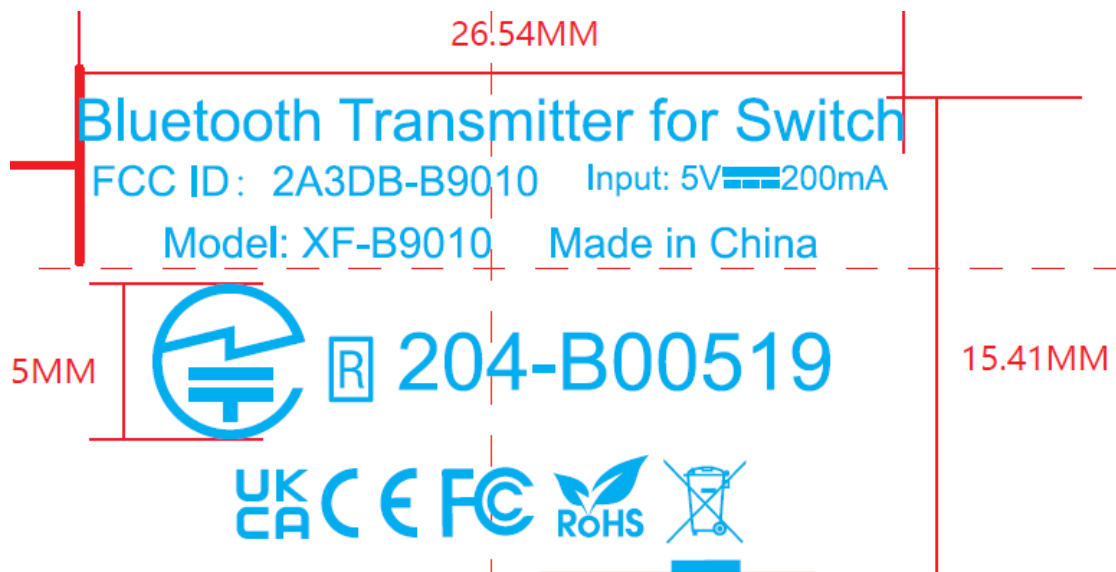

Label:

Material: PC

Location:  
In the back